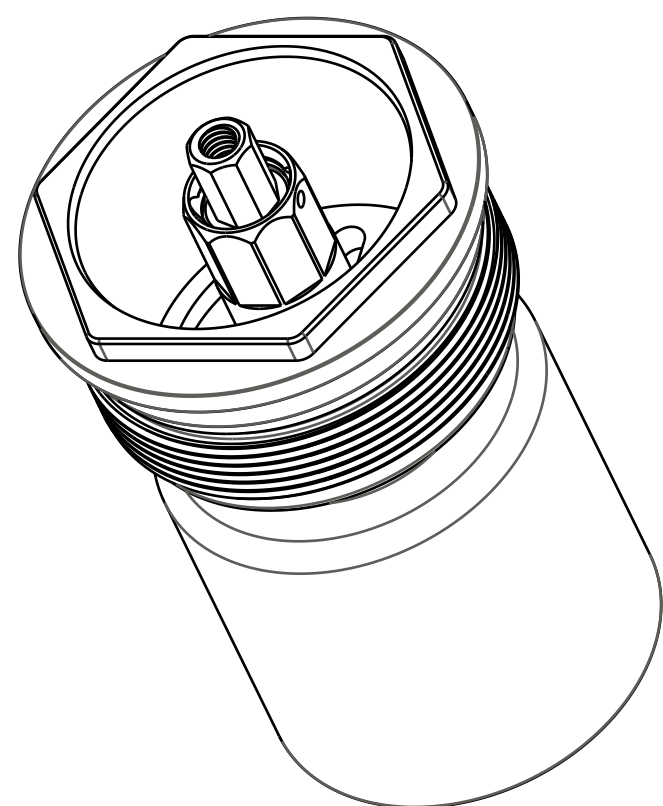

4

3

2

1

820-03-258-KIT
2017 FIT4 Lightweight Top Cap Parts

820-03-613-KIT
2020 FIT4 Compression Valving Assy, 8mm Shaft

029-03-024-A
Seals: O-Ring [(-024) .070 C.S. X 1.114 ID] Standard, N-70, Static

Body, Topcap, 34, 2020 FIT4, Black Ano