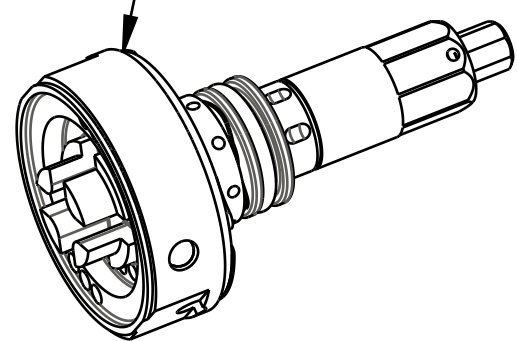

4

3

2

1

820-03-258-KIT
2017 FIT4 Lightweight Top Cap Parts

820-03-613-KIT
2020 FIT4 Compression Valving Assy, 8mm Shaft

029-03-024-A
Seals: O-Ring [(-024) .070 C.S. X 1.114 ID] Standard, N-70, Static

Body, Topcap, 34, 2020 FIT4, Black Ano