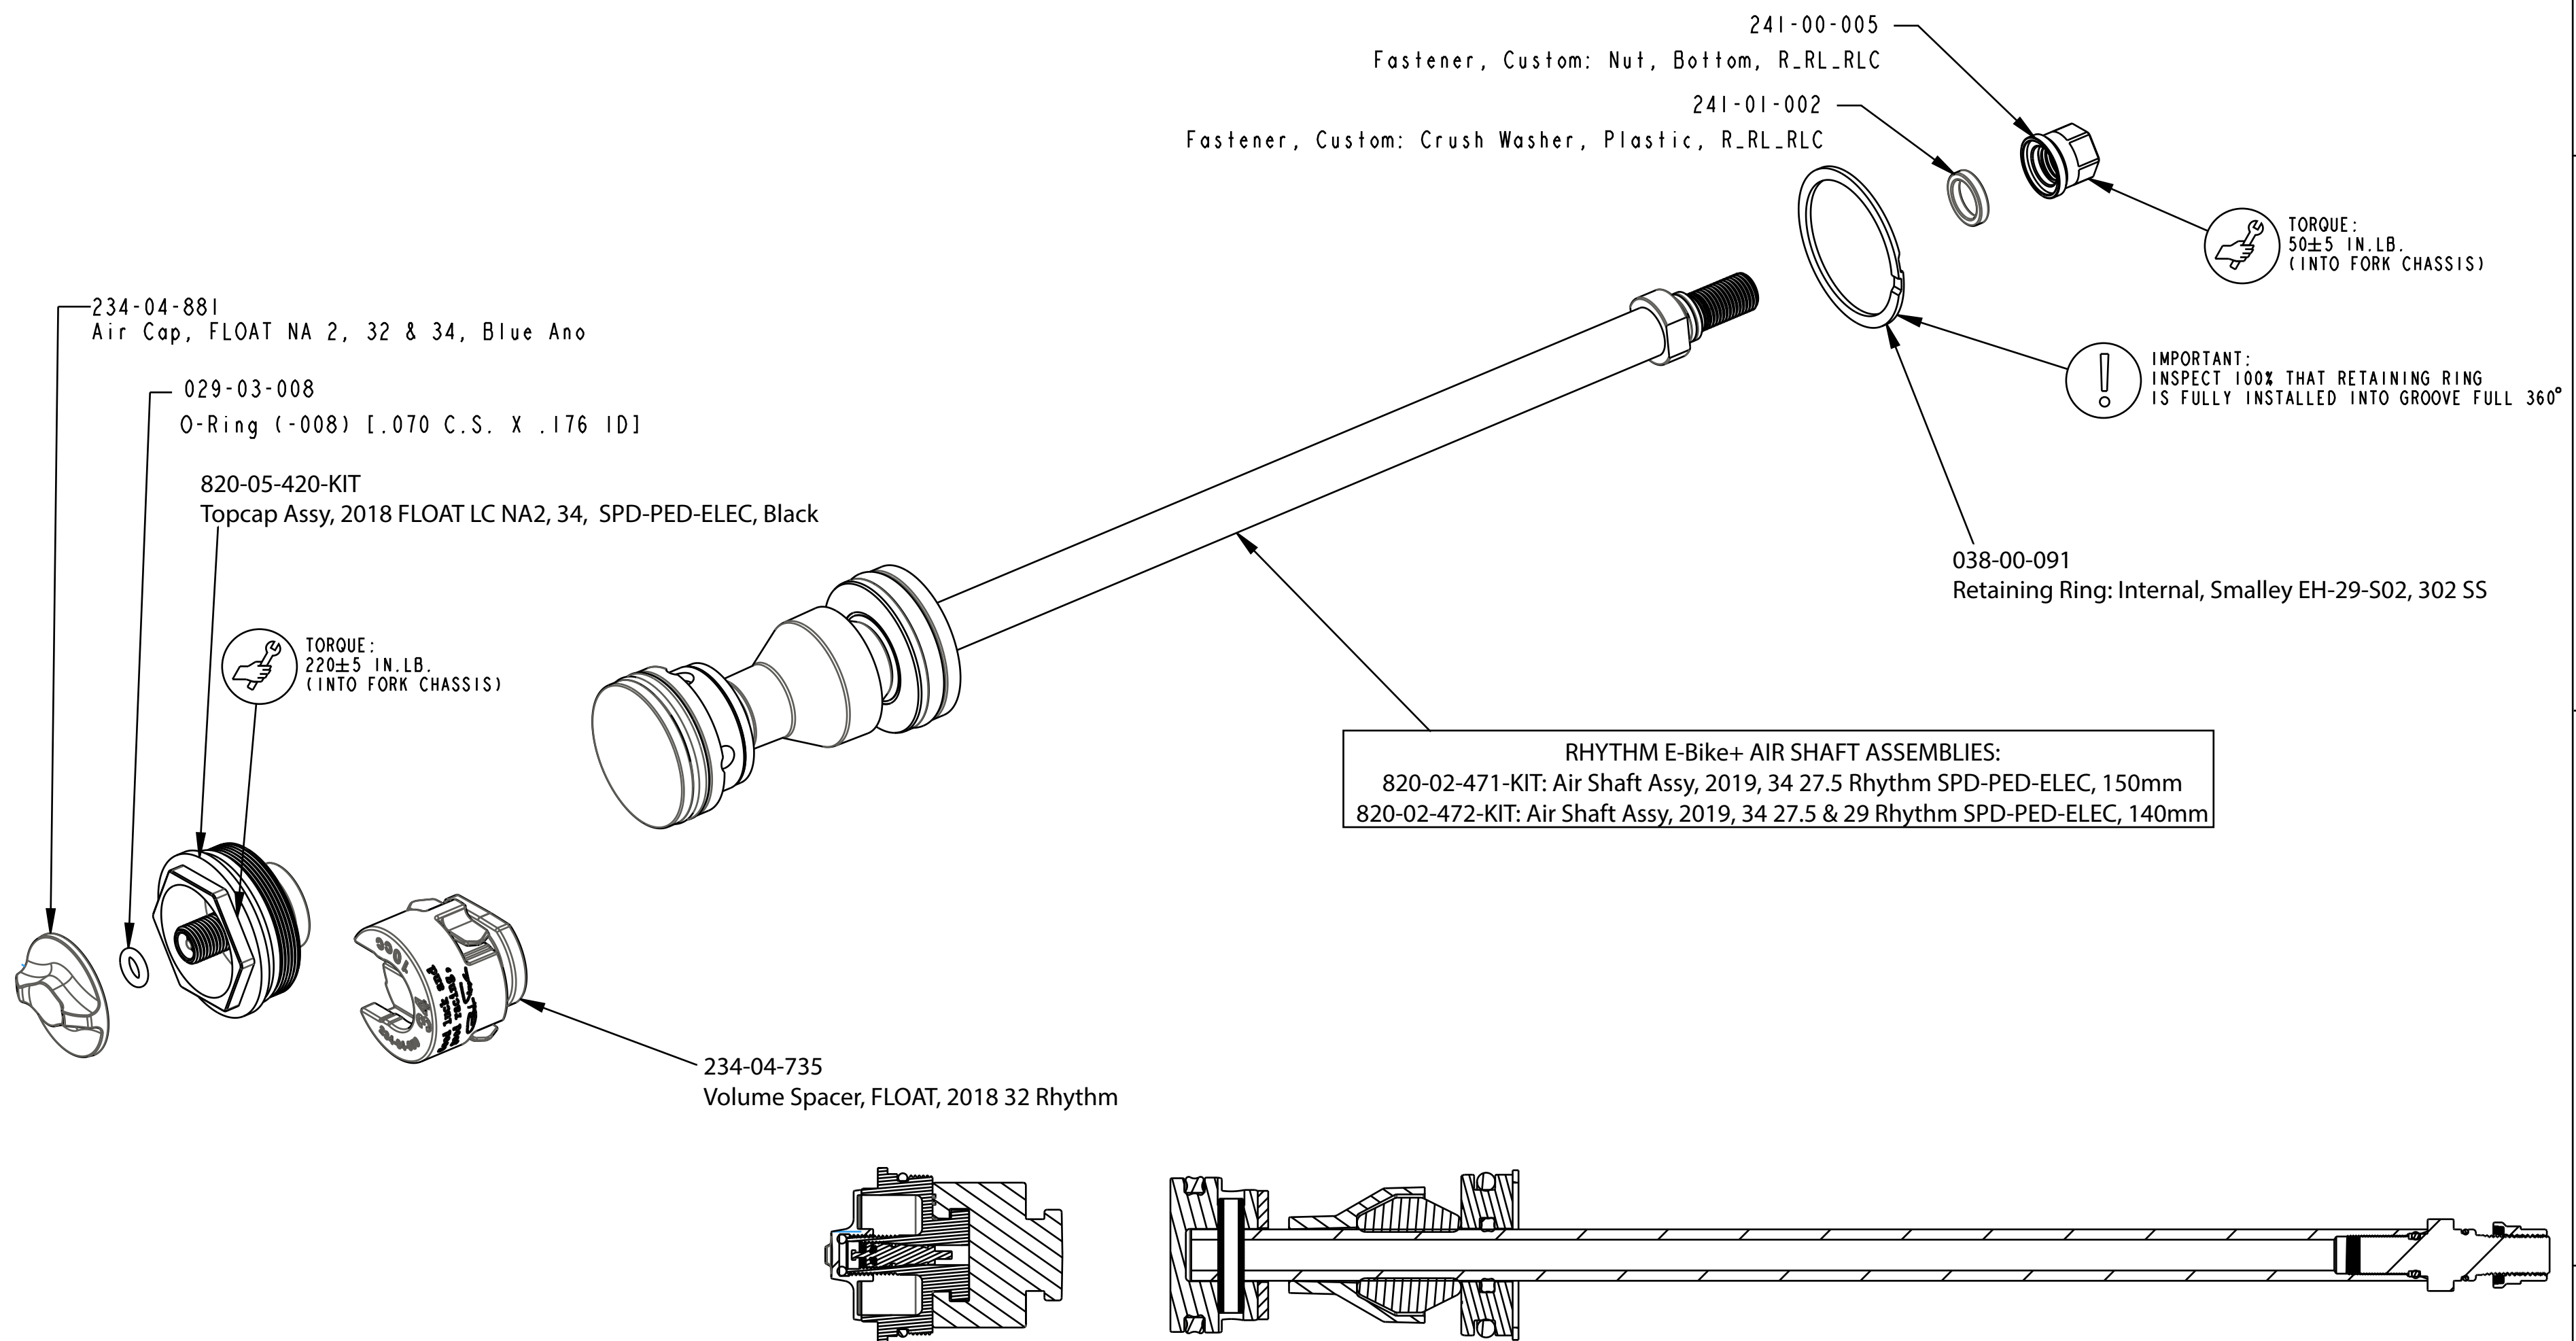

B

B

A

A

**RHYTHM E-Bike+ AIR SHAFT ASSEMBLIES:**  
 820-02-471-KIT: Air Shaft Assy, 2019, 34 27.5 Rhythm SPD-PED-ELEC, 150mm  
 820-02-472-KIT: Air Shaft Assy, 2019, 34 27.5 & 29 Rhythm SPD-PED-ELEC, 140mm