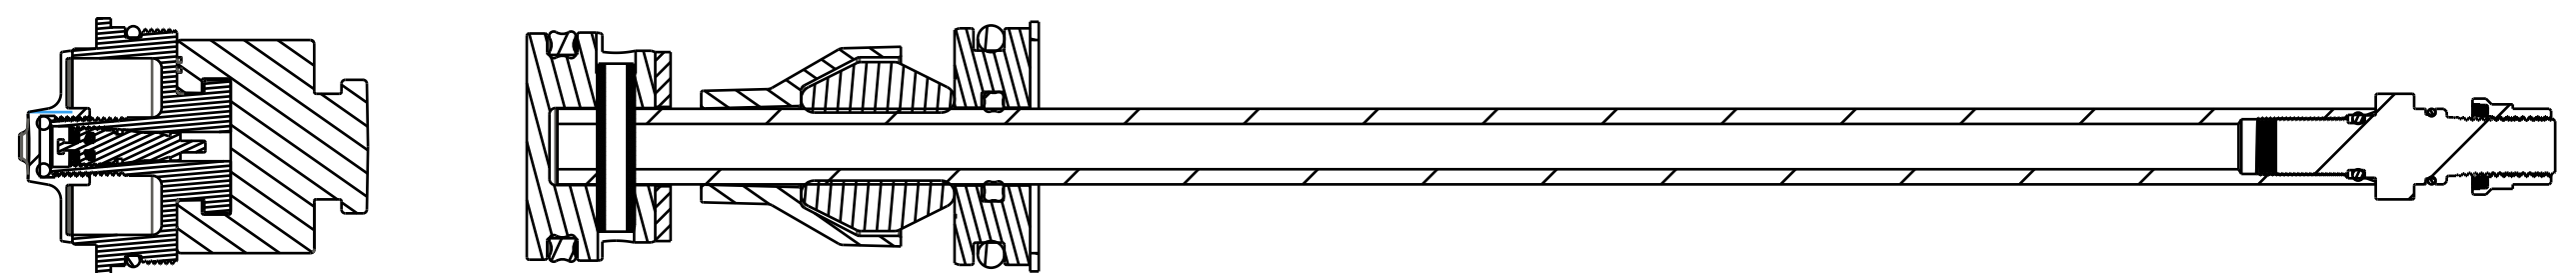

B

B

A

A

**RHYTHM E-Bike+ AIR SHAFT ASSEMBLIES:**  
 820-02-471-KIT: Air Shaft Assy, 2019, 34 27.5 Rhythm SPD-PED-ELEC, 150mm  
 820-02-472-KIT: Air Shaft Assy, 2019, 34 27.5 & 29 Rhythm SPD-PED-ELEC, 140mm