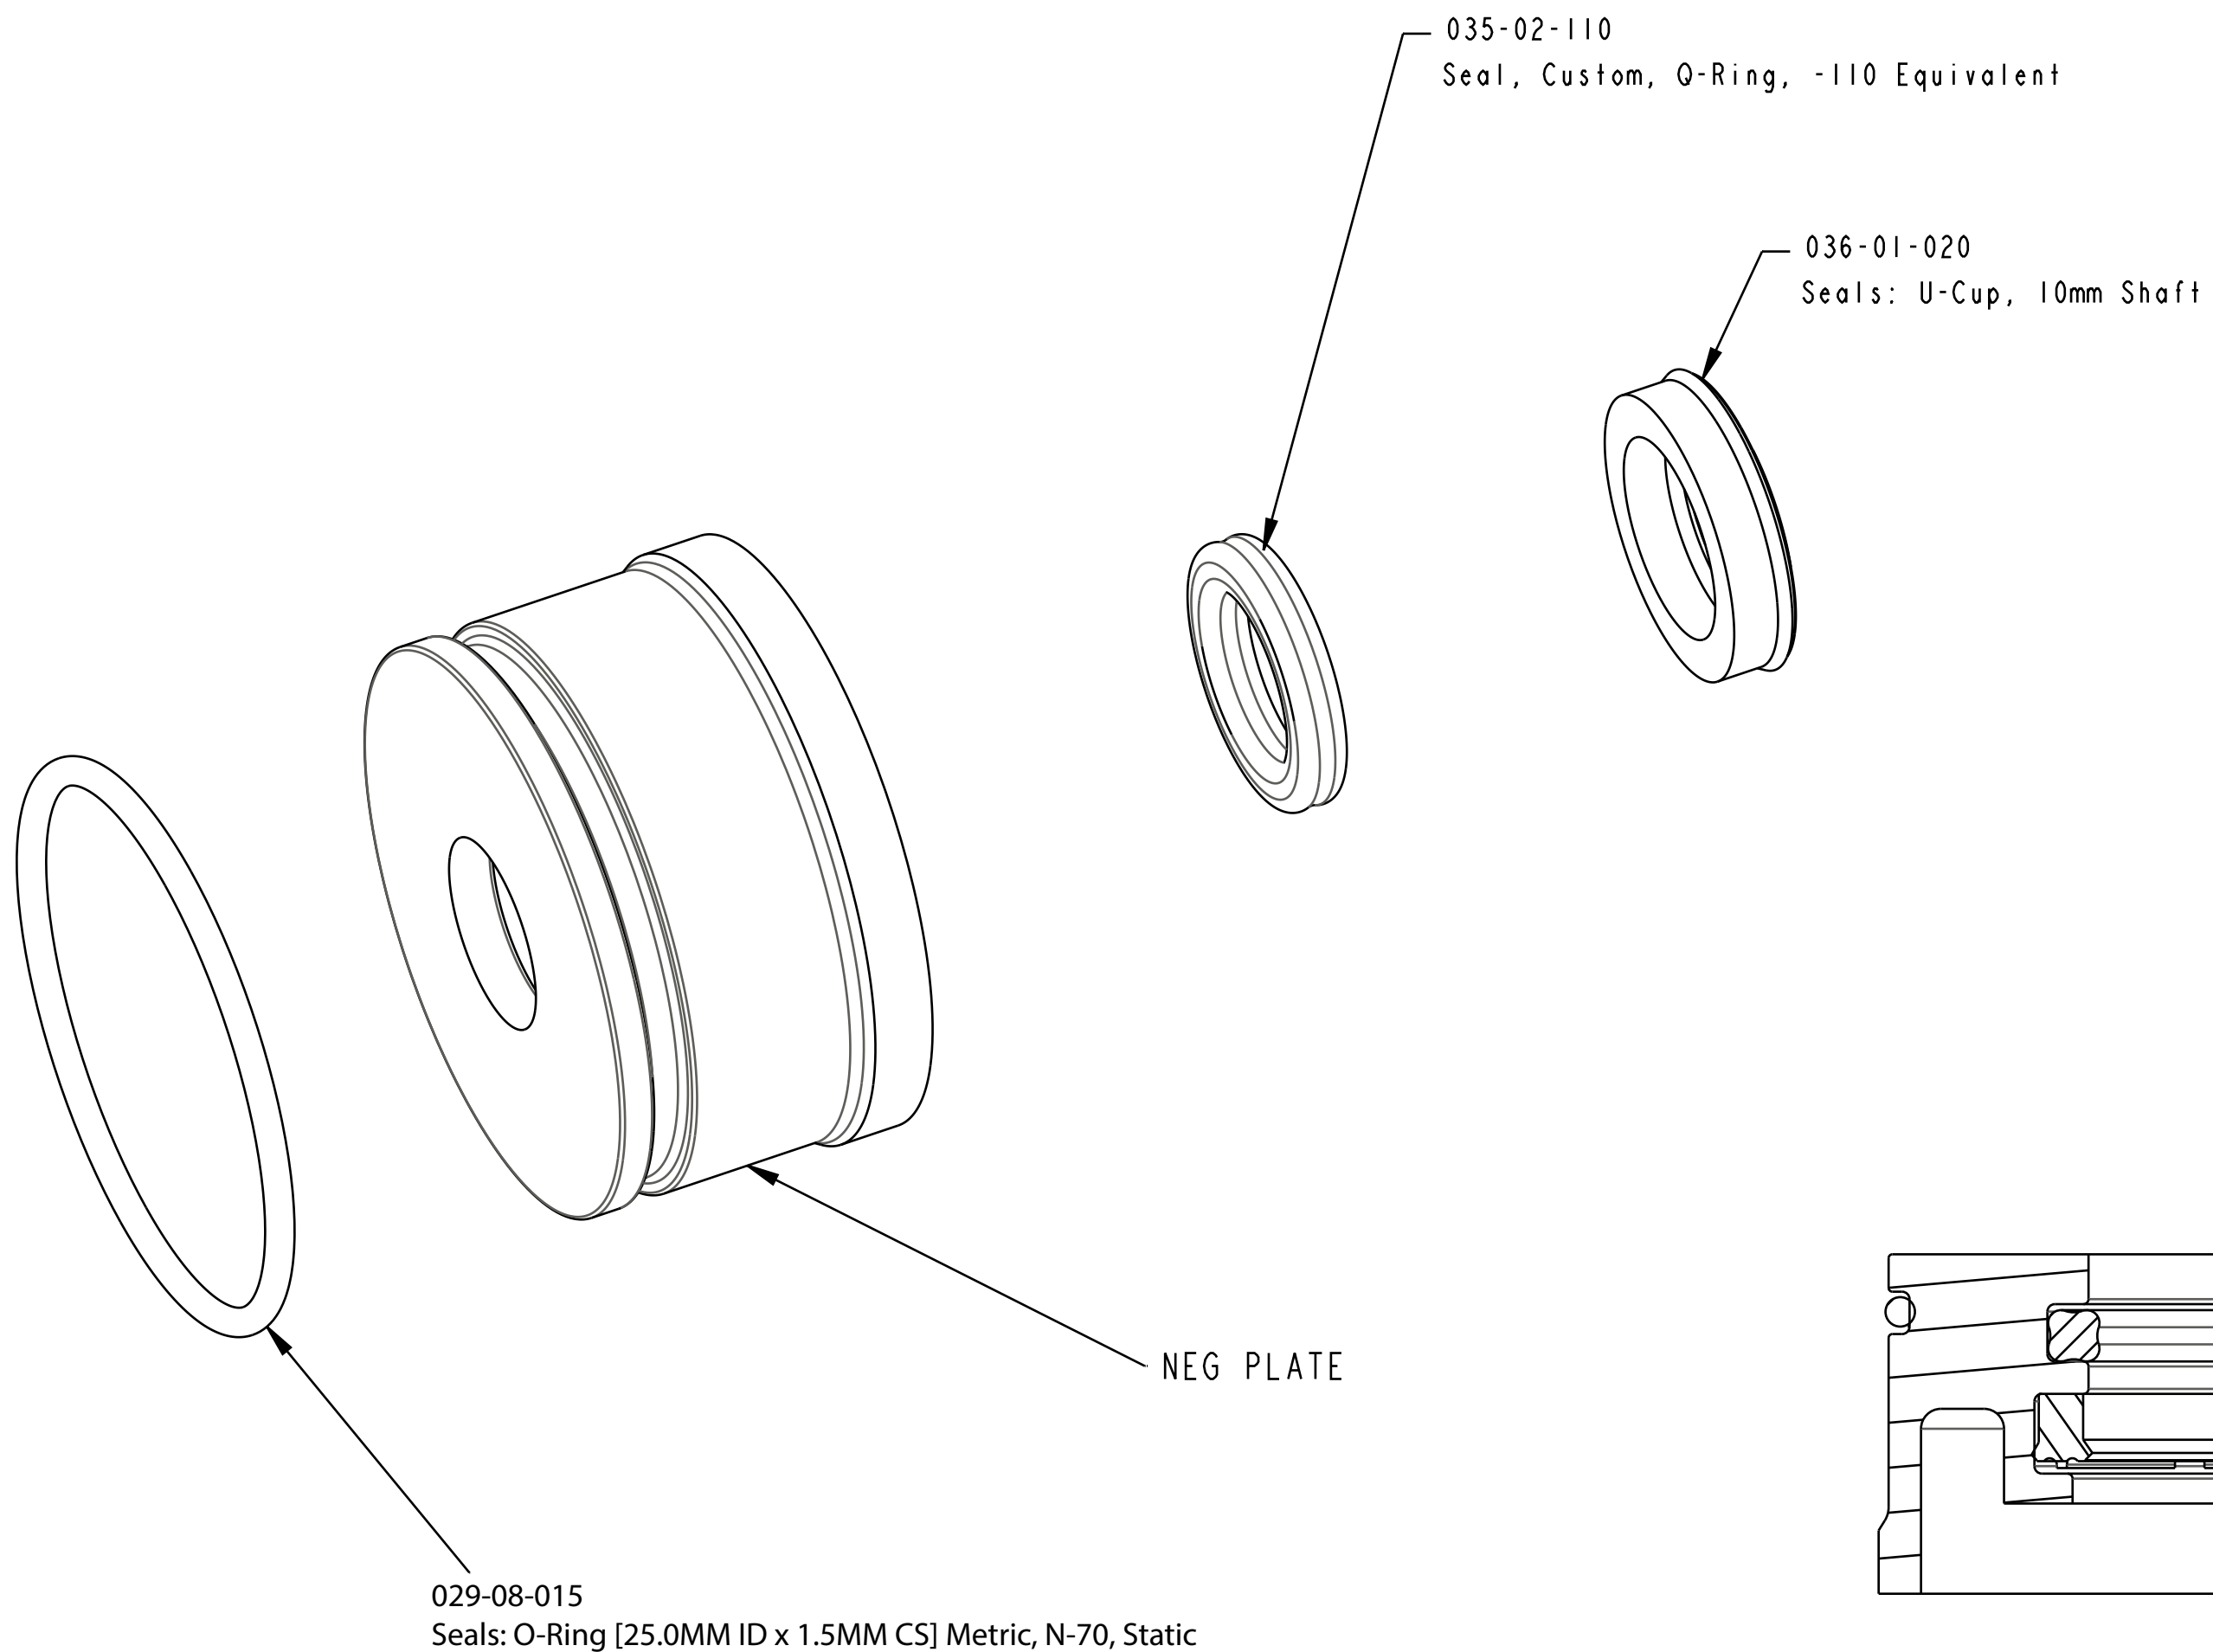

B

B

A

A

- PROPRIETARY -
 THIS DOCUMENT CONTAINS CONFIDENTIAL, PROPRIETARY INFORMATION
 THAT IS FOX PROPERTY. DO NOT DISCLOSE TO OR DUPLICATE
 FOR OTHERS EXCEPT AS AUTHORIZED BY FOX.

		FOX Factory, Inc.	Ph 831-768-1100
		130 Hangar Way, Watsonville, CA 95076 USA	Fax 831-768-9312
TITLE Neg Plate Subassemblies,			
2018 FLOAT NA2, 32, 1.110 Bore			
SIZE	DWG. NO.		
C			
PLOT SCALE 3.00:1		SHEET 1 OF 1	