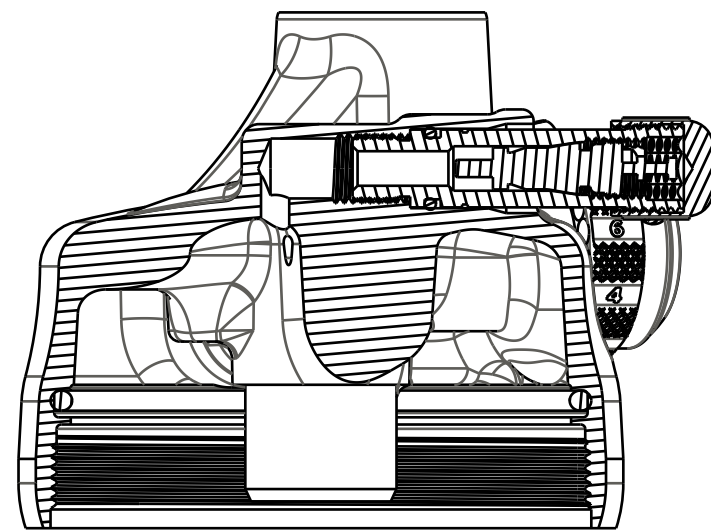

- PROPRIETARY -
THIS DOCUMENT CONTAINS CONFIDENTIAL, PROPRIETARY INFORMATION
THAT IS FOX PROPERTY. DO NOT DISCLOSE TO OR DUPLICATE
FOR OTHERS EXCEPT AS AUTHORIZED BY FOX.

FOX **FOX Factory, Inc.** Ph 831-768-1100
130 Hangar Way, Watsonville, CA 95076 USA Fax 831-768-9312

TITLE
Eyelet Assy: 2020, Trek 9mm
Thru Shaft, Reaktiv, LV, Trunnion

SIZE DWG. NO. **808-17-401-KIT**
C PLOT SCALE 1.5:1 SHEET 1 OF 1