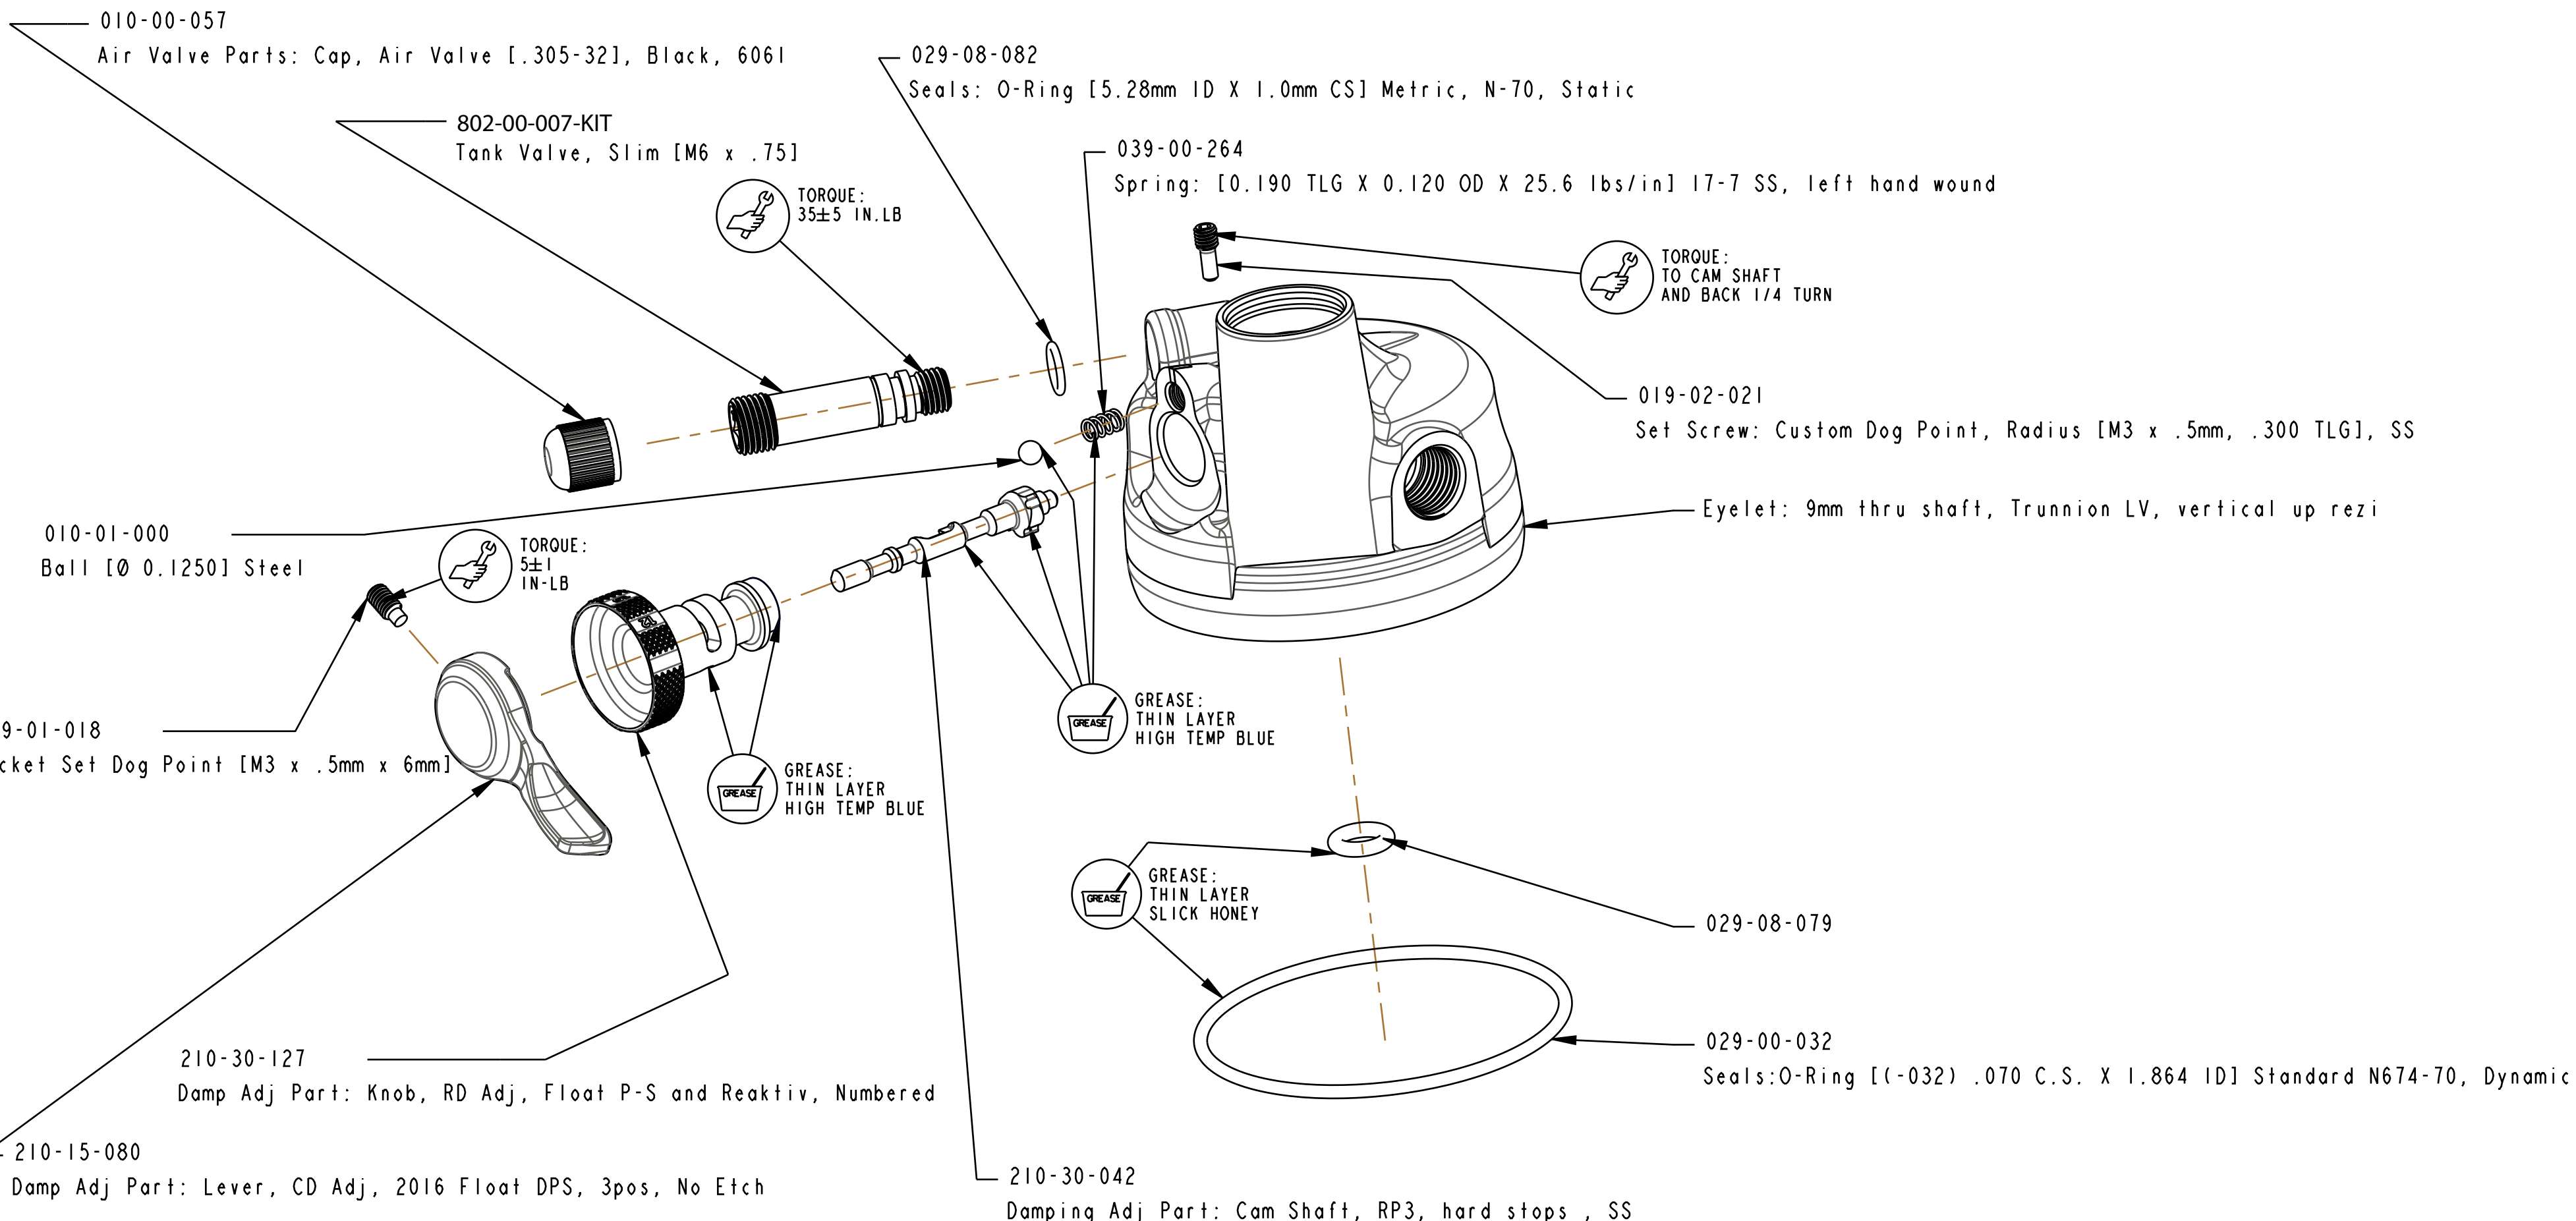

SECTION A-A

SECTION B-B

SECTION C-C

- PROPRIETARY -  
THIS DOCUMENT CONTAINS CONFIDENTIAL, PROPRIETARY INFORMATION  
THAT IS FOX PROPERTY. DO NOT DISCLOSE TO OR DUPLICATE  
FOR OTHERS EXCEPT AS AUTHORIZED BY FOX.

**FOX** **FOX Factory, Inc.** Ph 831-768-1100  
130 Hangar Way, Watsonville, CA 95076 USA Fax 831-768-9312

TITLE  
Eyelet Assy: 2020, Trek 9mm  
Thru Shaft, Reaktiv, LV, Trunnion

SIZE DWG. NO. **808-17-401-KIT**  
**C** PLOT SCALE 1.5:1 SHEET 1 OF 1