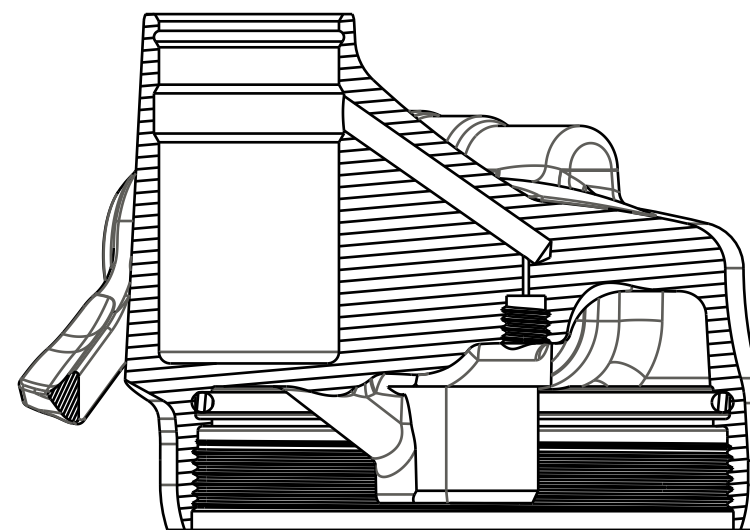

- PROPRIETARY -
THIS DOCUMENT CONTAINS CONFIDENTIAL, PROPRIETARY INFORMATION
THAT IS FOX PROPERTY. DO NOT DISCLOSE TO OR DUPLICATE
FOR OTHERS EXCEPT AS AUTHORIZED BY FOX.

FOX **FOX Factory, Inc.** Ph 831-768-1100
130 Hangar Way, Watsonville, CA 95076 USA Fax 831-768-9312

TITLE
Eyelet Assy: 2020, Trek 9mm
Thru Shaft, Reaktiv, LV, Trunnion

SIZE DWG. NO. **808-17-401-KIT**
C PLOT SCALE 1.5:1 SHEET 1 OF 1