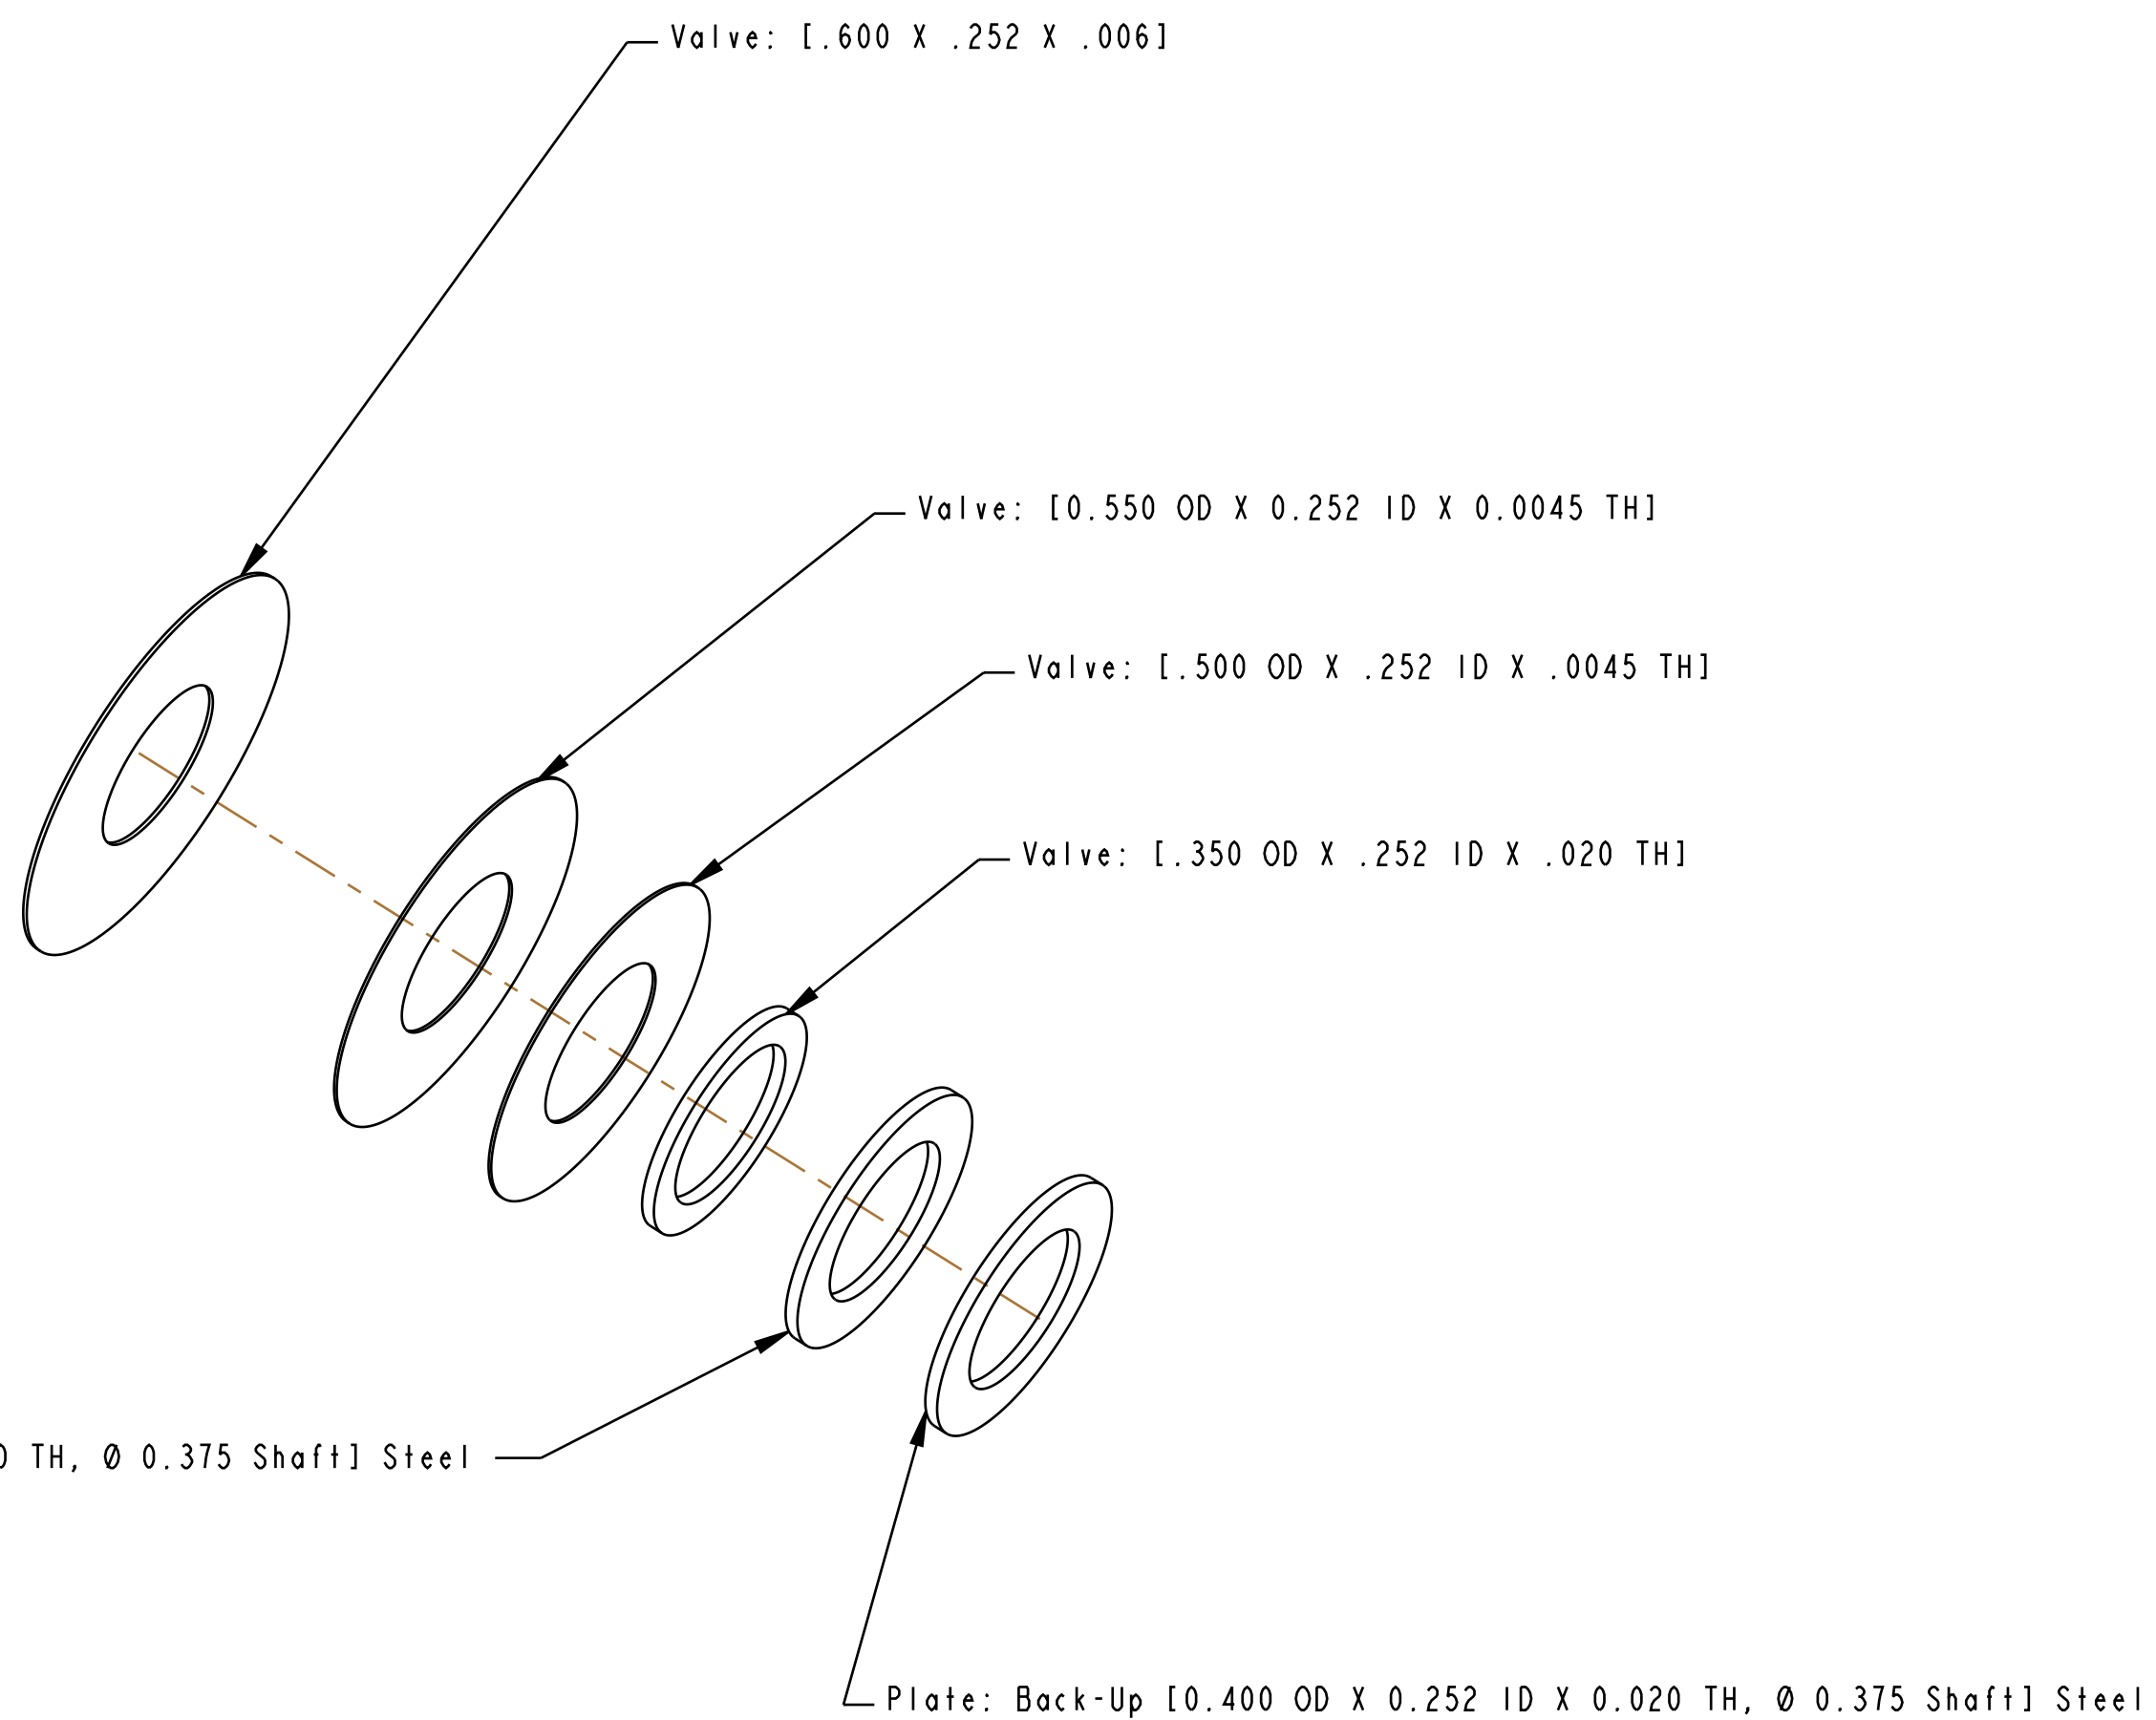

4

3

2

1

FOX **FOX Factory, Inc.** Ph 831-768-1100
130 Hangar Way, Watsonville, CA 95076 USA Fax 831-768-9312

TITLE
Valve Stack Assy: 2018 FLOAT
DPX2, RLA018

SIZE DWG. NO. **805-05-368-KIT**

PLOT SCALE 1:1:1 SHEET 1 OF 1