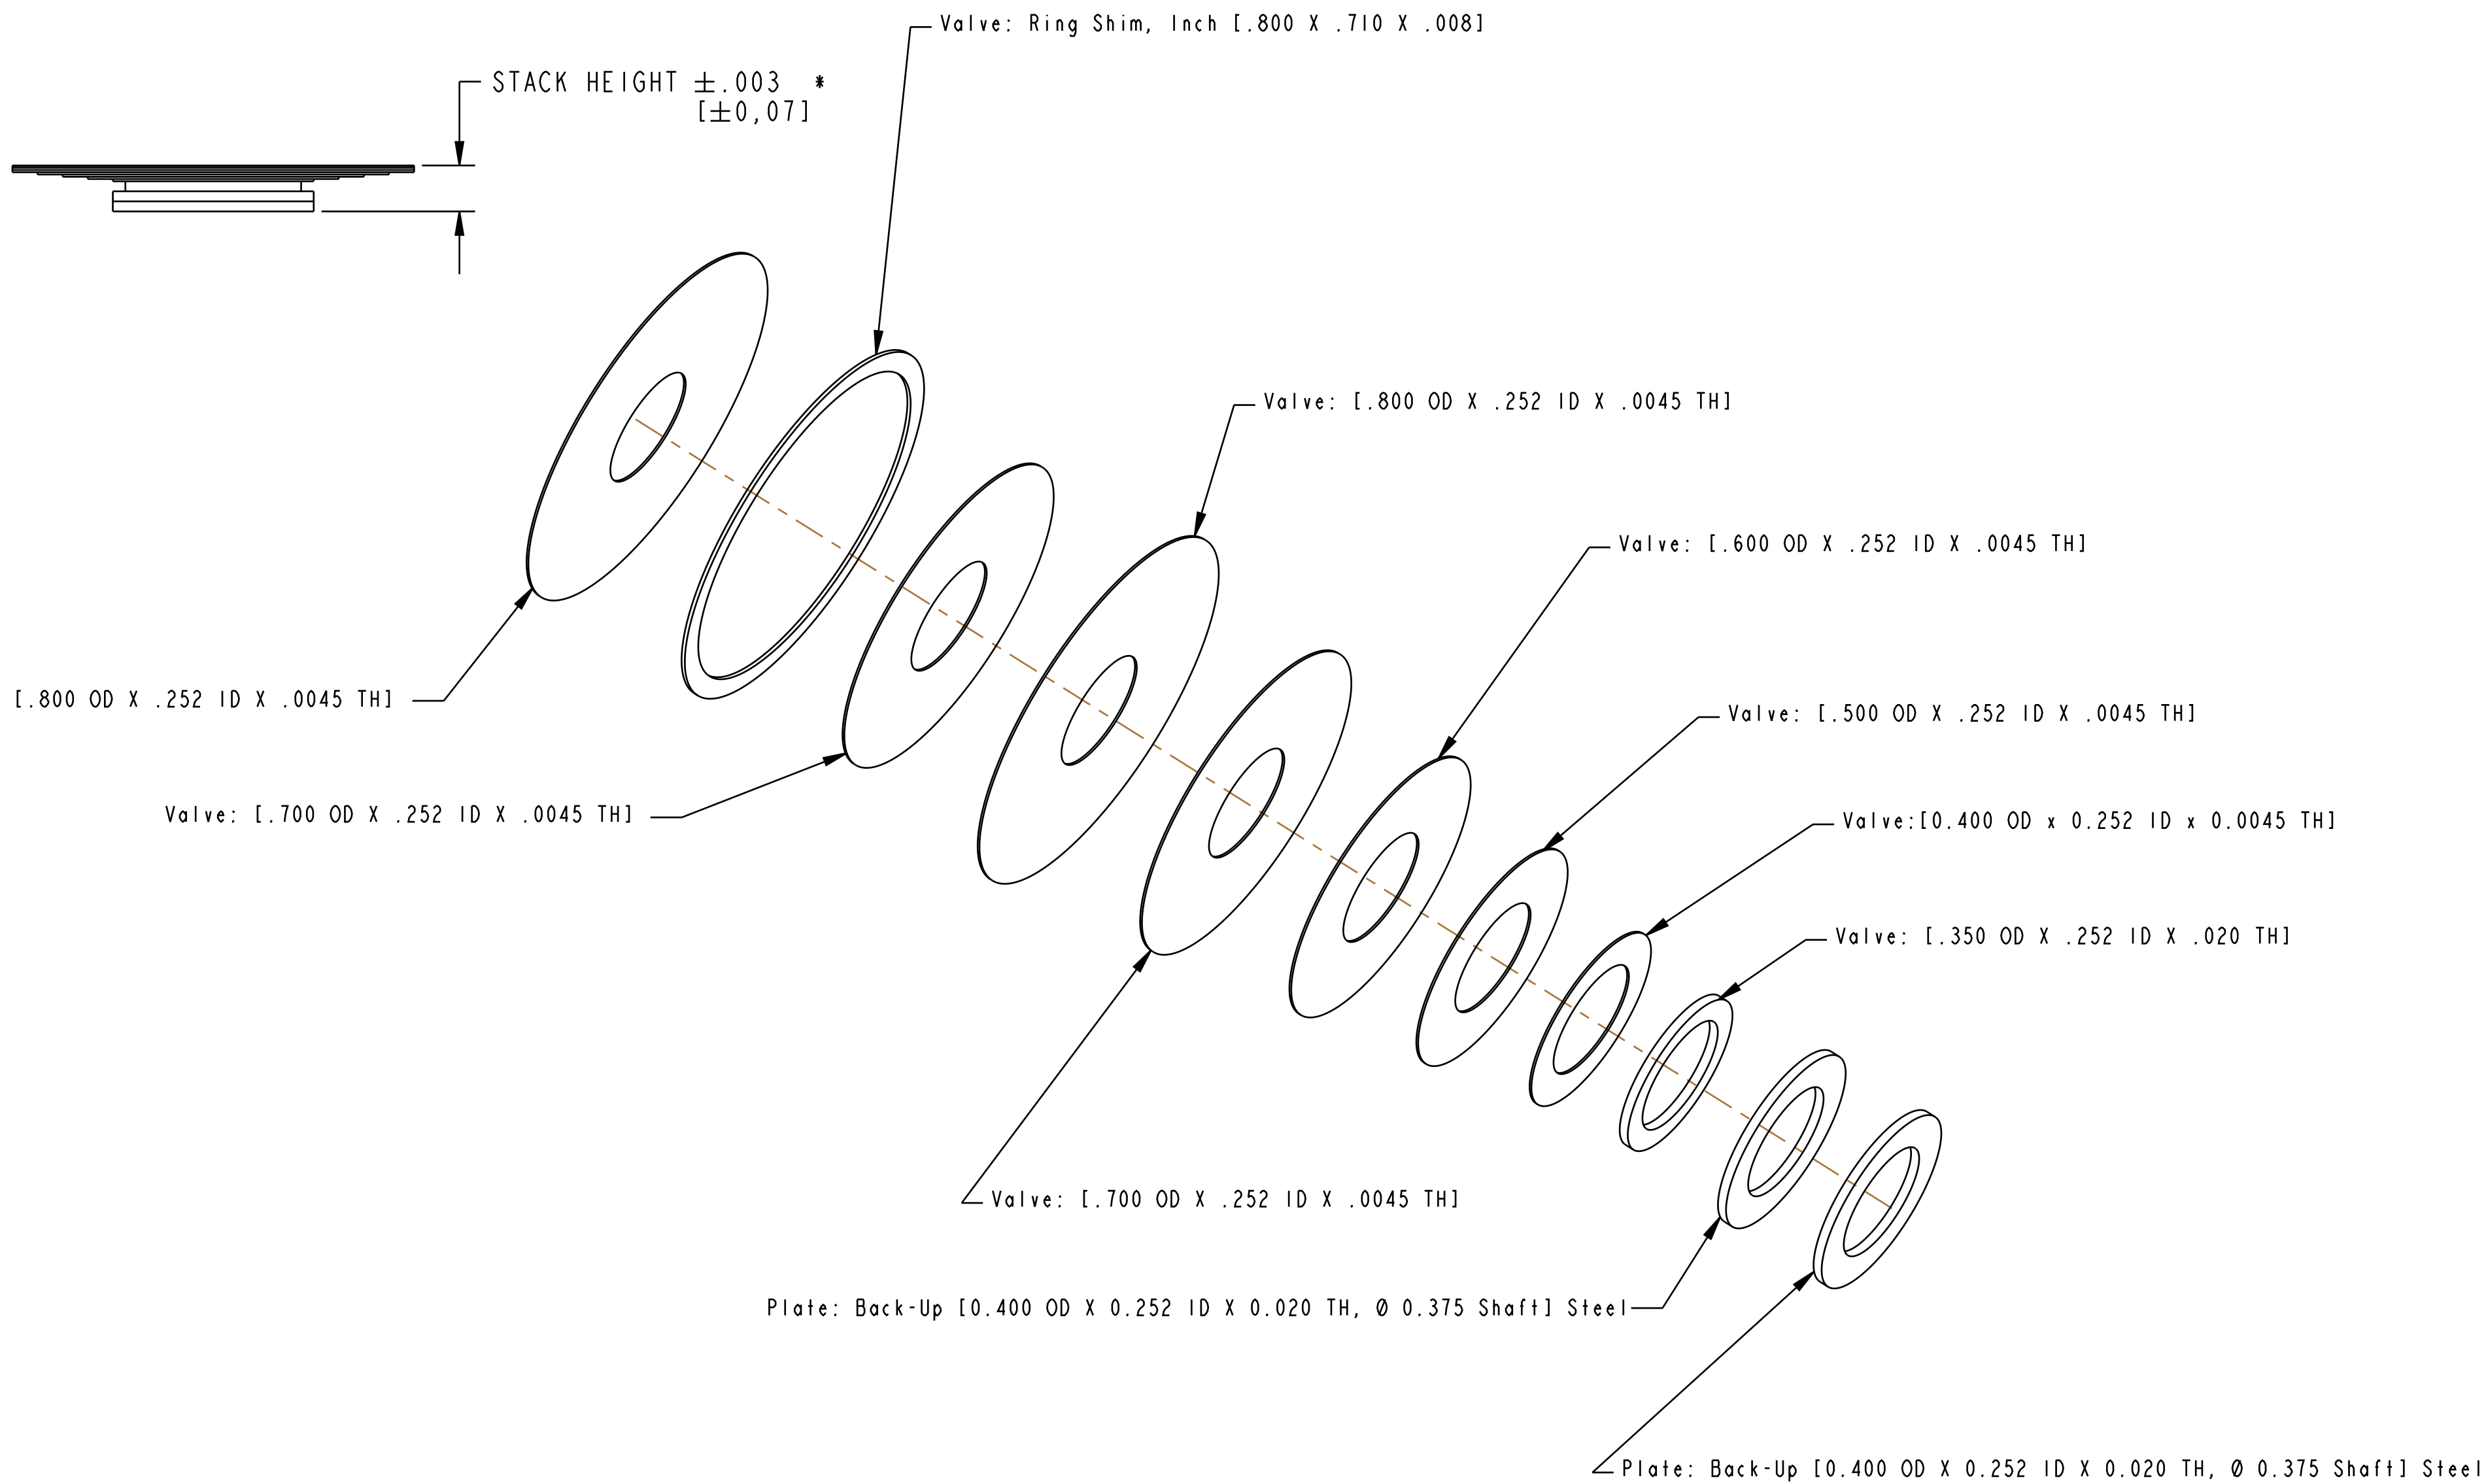

4

3

2

1

D

D

C

C

B

B

A

A

- PROPRIETARY -
THIS DOCUMENT CONTAINS CONFIDENTIAL, PROPRIETARY INFORMATION
THAT IS FOX PROPERTY. DO NOT DISCLOSE TO OR DUPLICATE
FOR OTHERS EXCEPT AS AUTHORIZED BY FOX.

		FOX Factory, Inc.	Ph 831-768-1100
		130 Hangar Way, Watsonville, CA 95076 USA	Fax 831-768-9312
TITLE	Valve Stack Assy: 2018 FLOAT DPX2 Compression Medium, CM		
SIZE	DWG. NO.	805-05-370-KIT	
C		PLOT SCALE 1:1:1	SHEET 1 OF 1