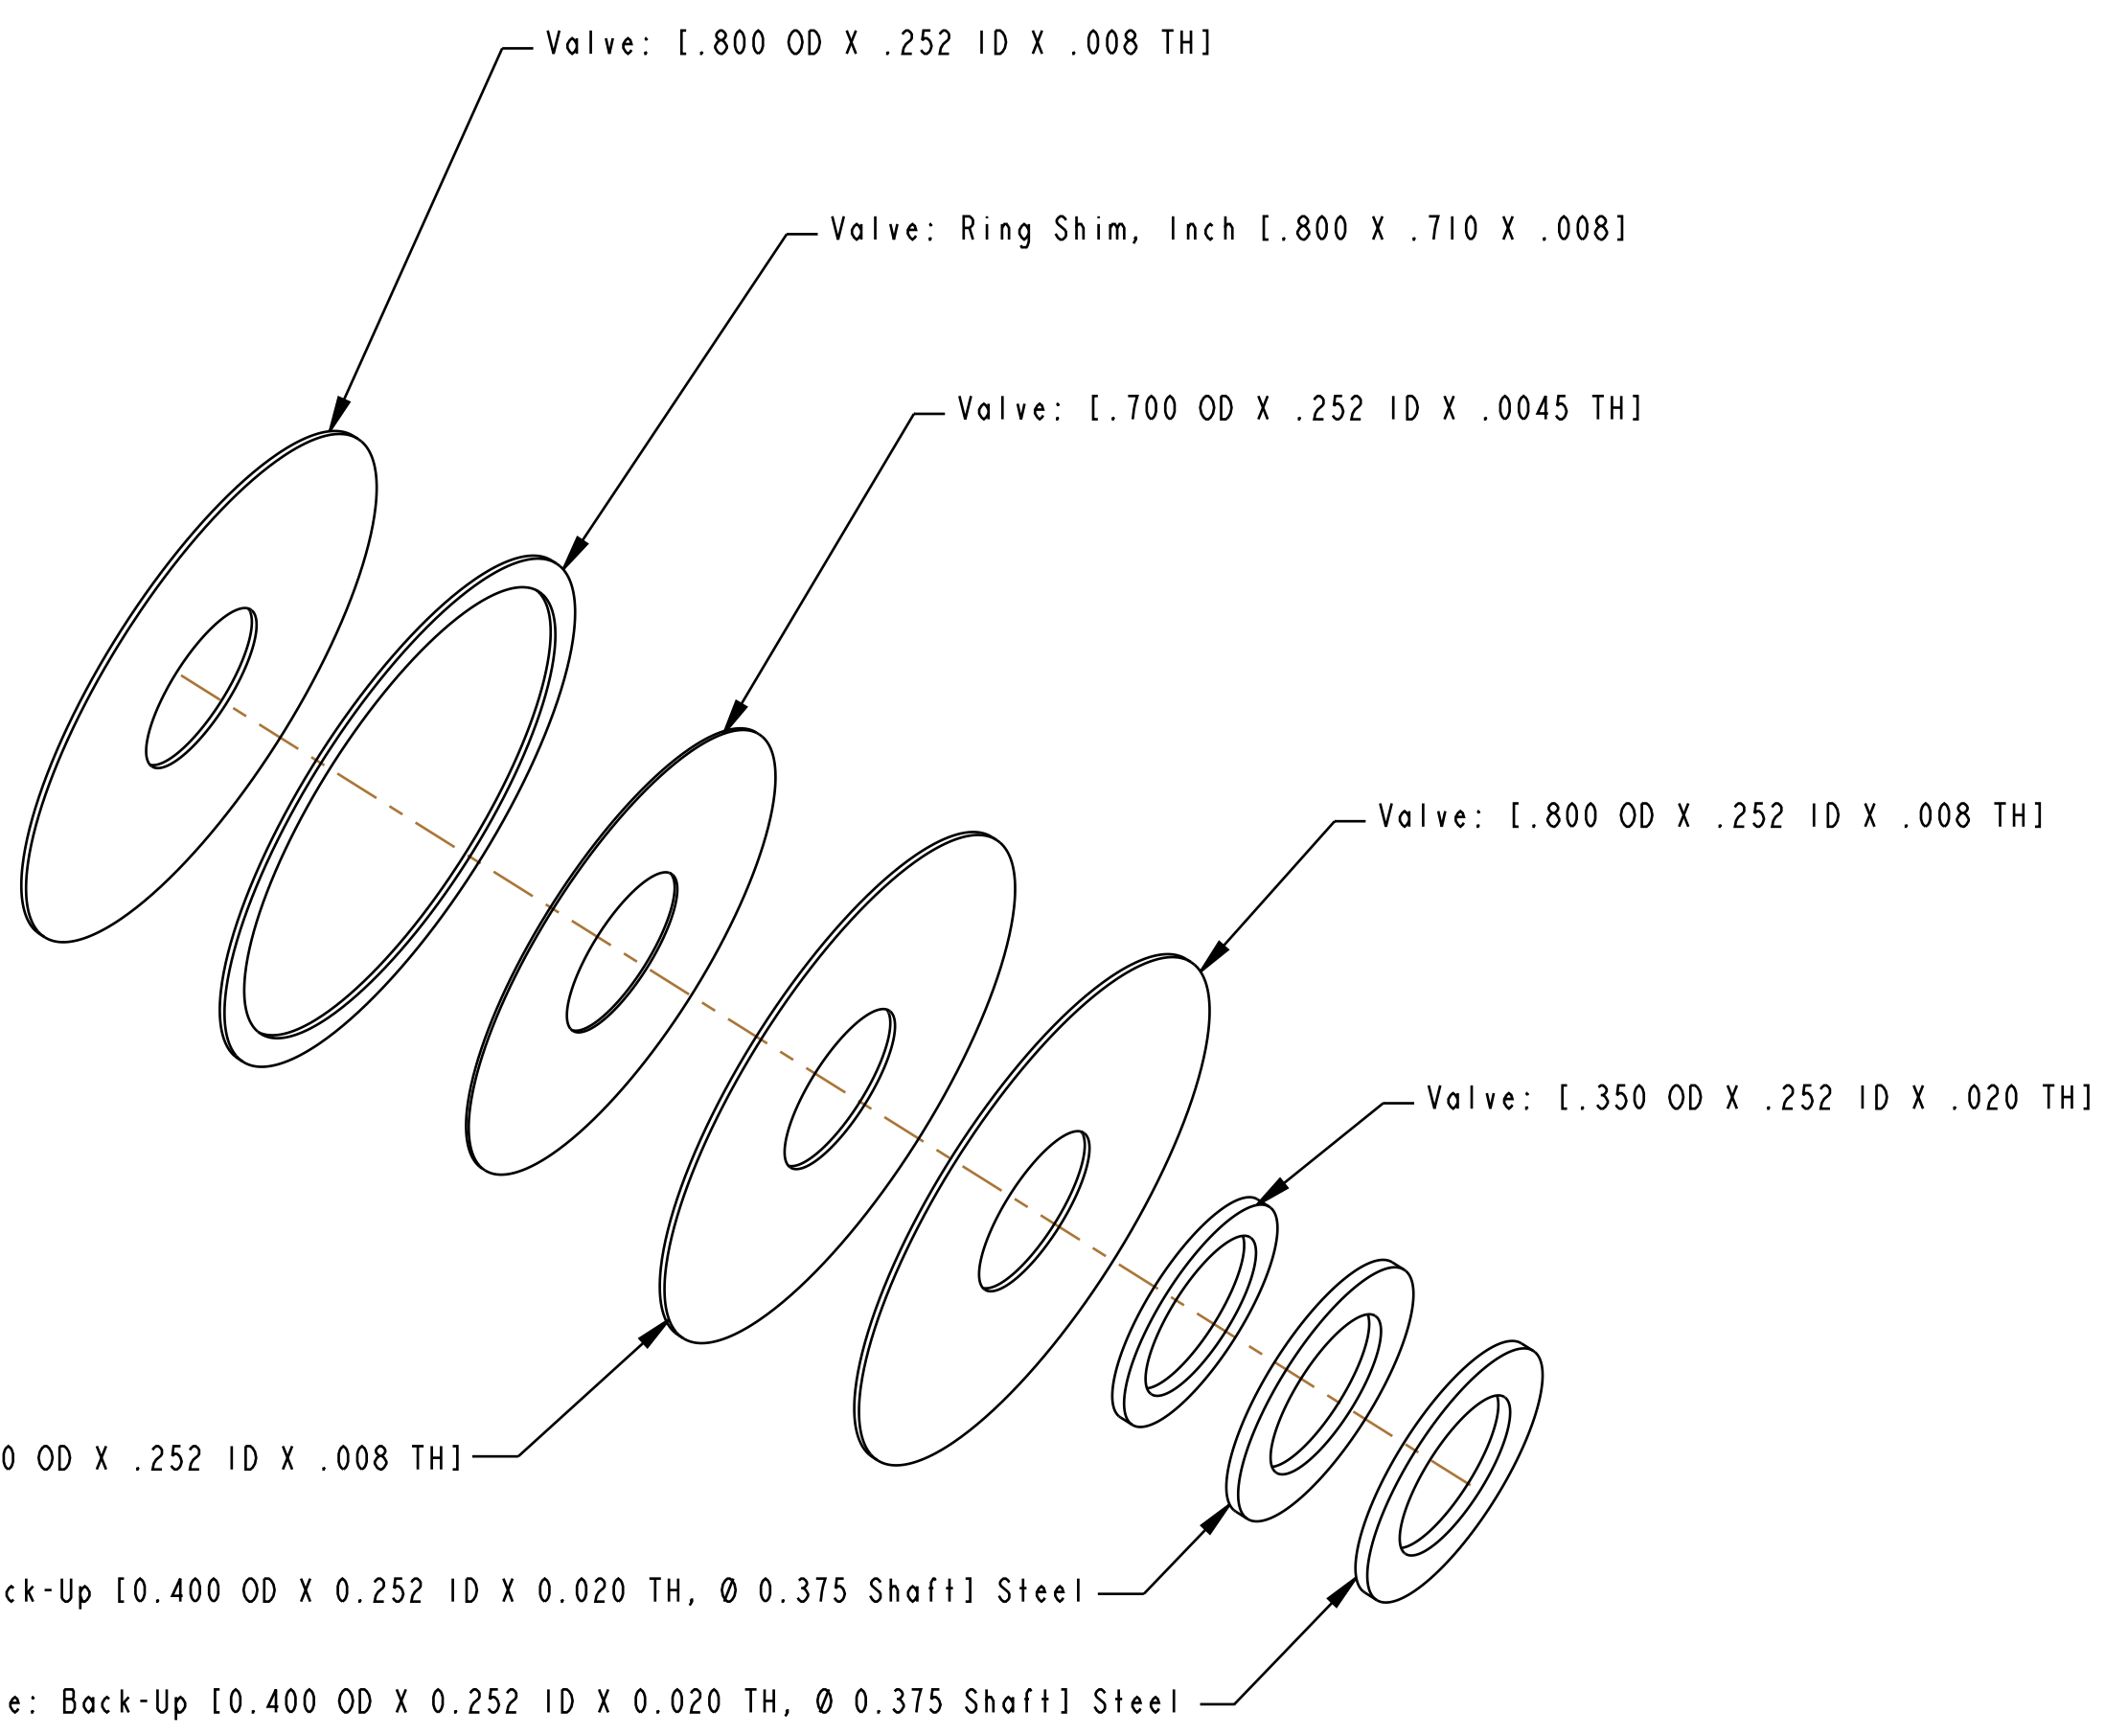

B

B

A

A

STATE	STACK HEIGHT
FREE 1	0.0920
INSTALLED 2	0.0885

- PROPRIETARY -
 THIS DOCUMENT CONTAINS CONFIDENTIAL, PROPRIETARY INFORMATION
 THAT IS FOX PROPERTY. DO NOT DISCLOSE TO OR DUPLICATE
 FOR OTHERS EXCEPT AS AUTHORIZED BY FOX.