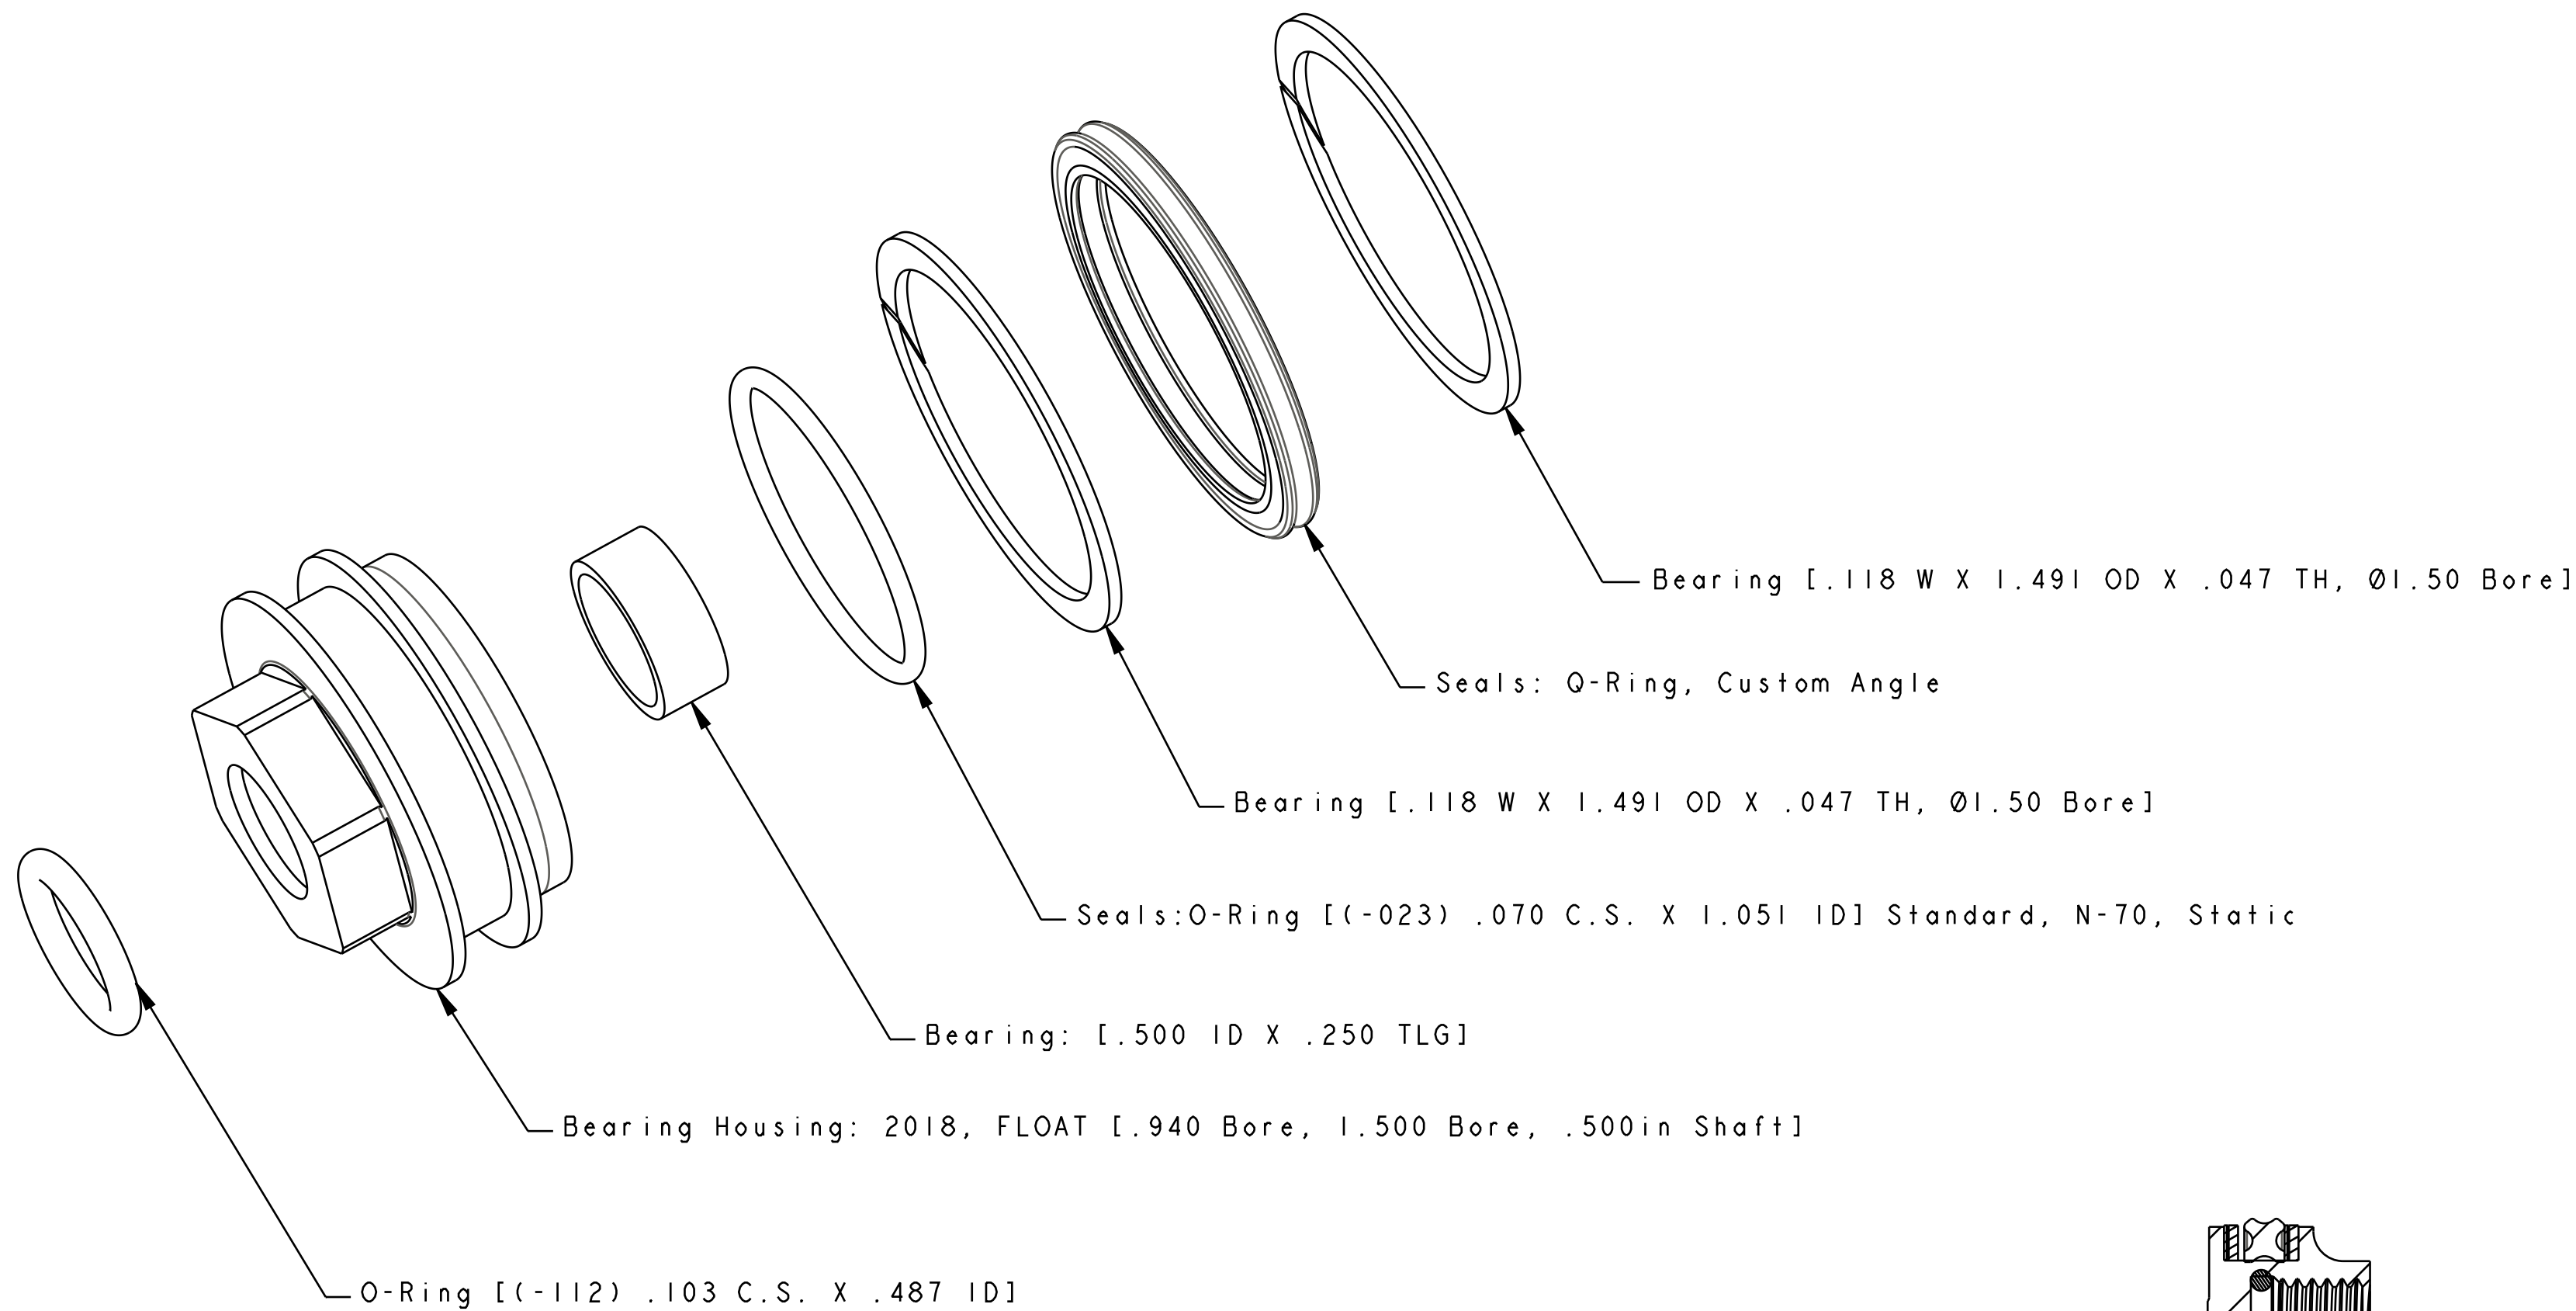

4

3

2

1

- PROPRIETARY -  
 THIS DOCUMENT CONTAINS CONFIDENTIAL, PROPRIETARY INFORMATION  
 THAT IS FOX PROPERTY. DO NOT DISCLOSE TO OR DUPLICATE  
 FOR OTHERS EXCEPT AS AUTHORIZED BY FOX.

|  |                                   |  |
|--|-----------------------------------|--|
|  <b>FOX Factory, Inc.</b><br><small>130 Hangar Way, Watsonville, CA 95076 USA</small> |                                   | <small>Ph 831-768-1100<br/>       Fax 831-768-9312</small> |
| TITLE<br><b>BEARING ASSY: FLOAT, 2018, SHORT</b><br><b>[.940 BORE, 1.500 BORE, .500" SHAFT]</b>  |                                   |  |
| SIZE<br><b>C</b>   | DWG. NO.<br><b>812-06-089-KIT</b> |  |
| PLOT SCALE [.2]:1  | SHEET 1 OF 1                      |  |