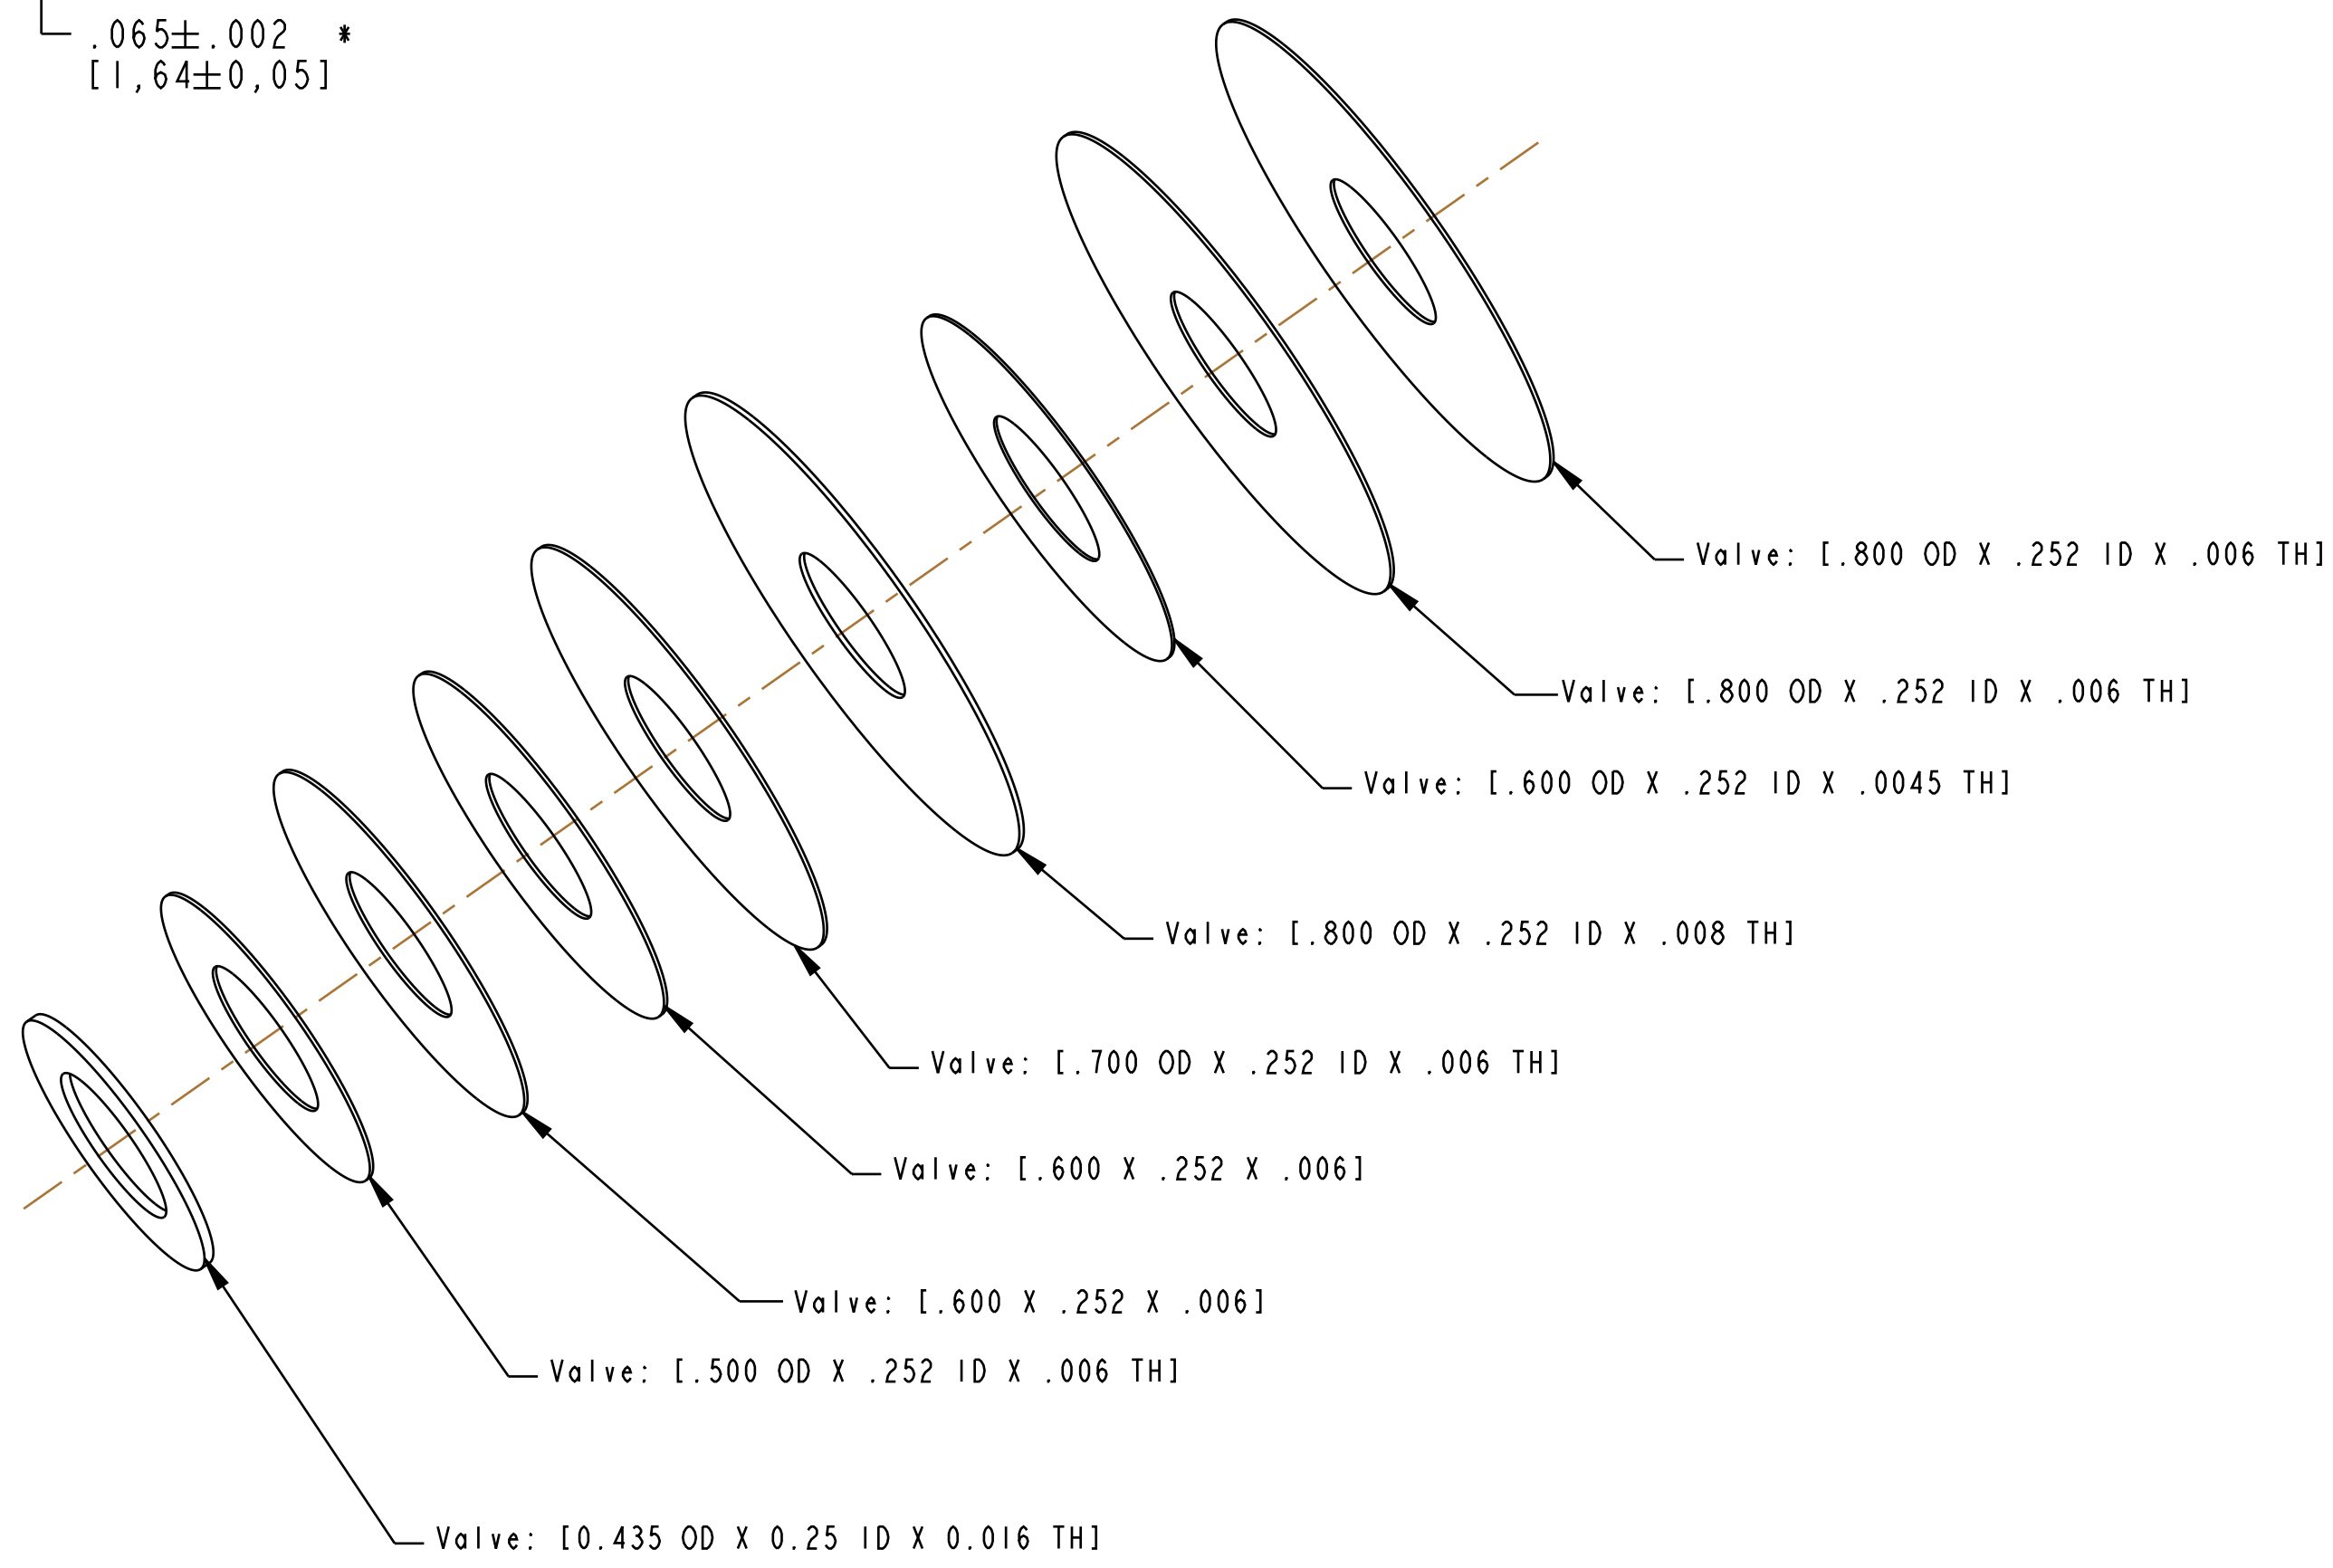

4

3

2

1

D

D

C

B

A

		FOX Factory, Inc.	Ph 831-768-1100
		130 Hangar Way, Watsonville, CA 95076 USA	Fax 831-768-9312
TITLE Valving Assy: 2021 DHX2 / FX2, Compression, Main Piston, ECC011			
SIZE	DWG. NO.	805-05-482-KIT	
C			
PLOT SCALE	4:1	SHEET 1 OF 1	