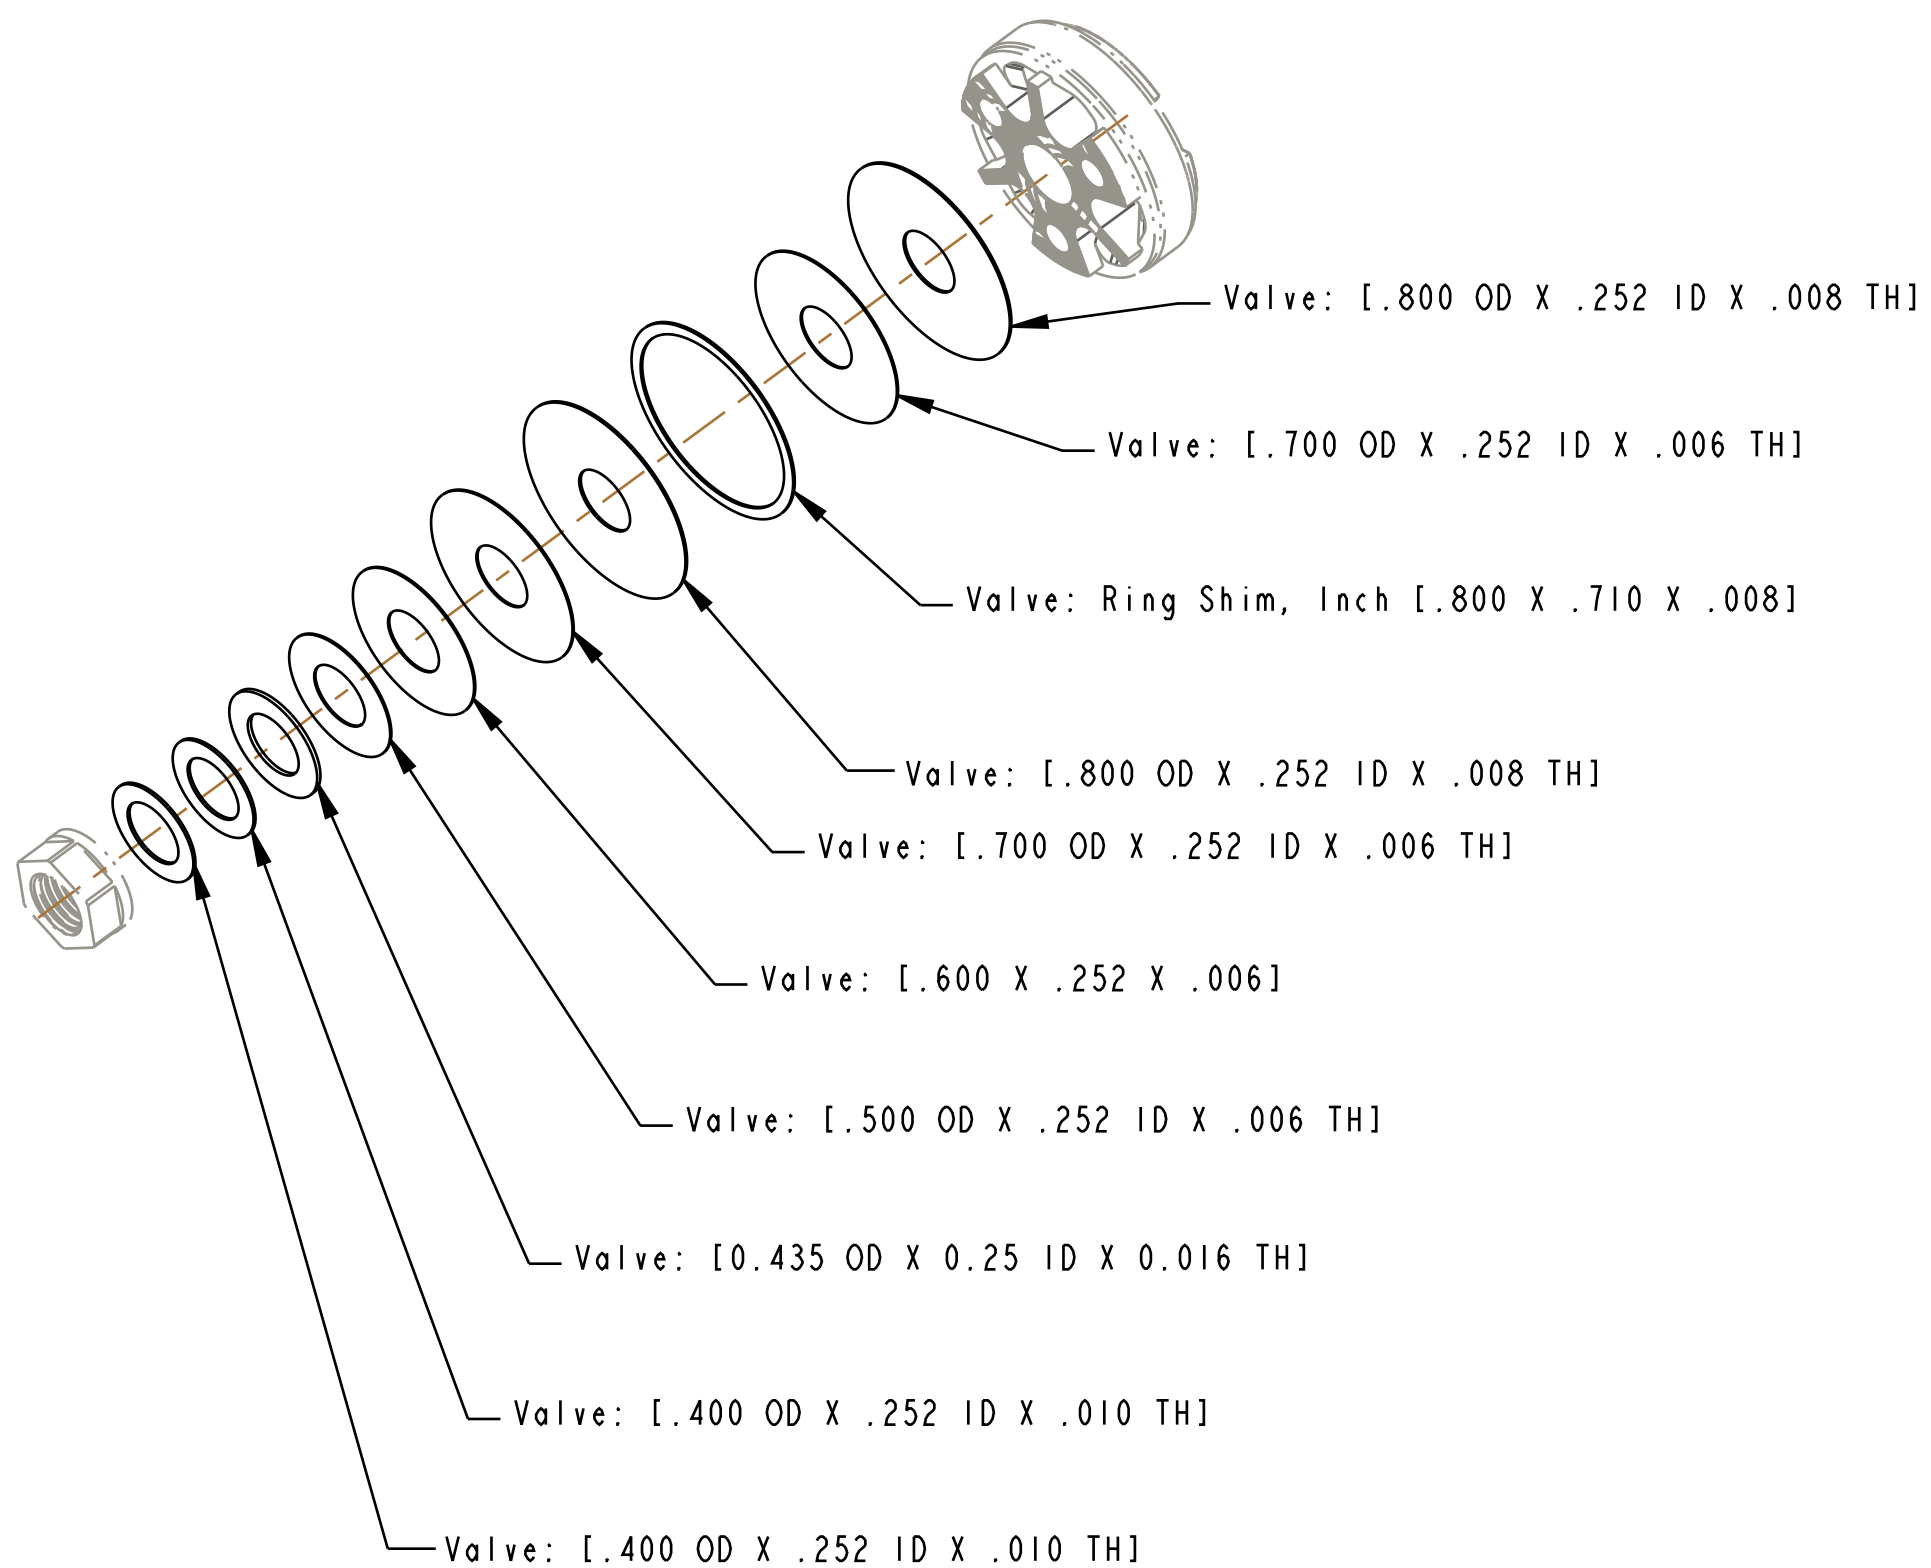

SCALE 2:1

SECTION A-A

STATE	STACK HEIGHT	MIN	MAX
FREE	.078	.075	.081
INSTALLED	.076	.073	.079

FOX FOX Factory, Inc. Ph 831-768-1100
 130 Hangar Way, Watsonville, CA 95076 USA Fax 831-768-9312

TITLE
 Valve Stack Assy: 2022 Float LIVE Valve,
 X2 Main Piston, Rebound Light, RL

SIZE DWG. NO. **C** 805-05-546-KIT

PLOT SCALE 1.5:1 SHEET 1 OF 1

- PROPRIETARY -
 THIS DOCUMENT CONTAINS CONFIDENTIAL, PROPRIETARY INFORMATION
 THAT IS FOX PROPERTY. DO NOT DISCLOSE TO OR DUPLICATE
 FOR OTHERS EXCEPT AS AUTHORIZED BY FOX.