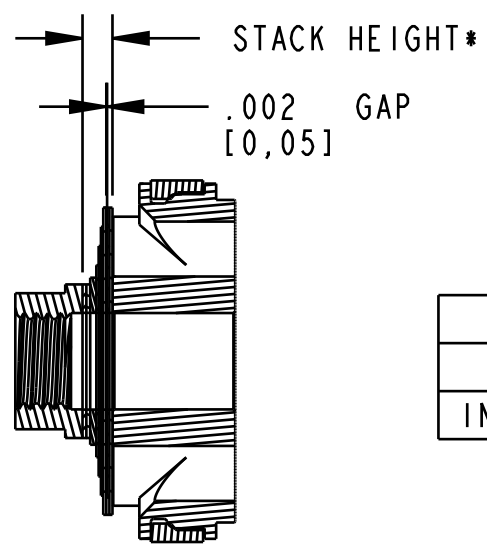

SCALE 2:1

SECTION A-A

STATE	STACK HEIGHT	MIN	MAX
FREE	.078	.075	.081
INSTALLED	.076	.073	.079

FOX FOX Factory, Inc. Ph 831-768-1100
 130 Hangar Way, Watsonville, CA 95076 USA Fax 831-768-9312

TITLE
 Valve Stack Assy: 2022 Float LIVE Valve,
 X2 Main Piston, Rebound Light, RL

SIZE DWG. NO. **C** 805-05-546-KIT

PLOT SCALE 1.5:1 SHEET 1 OF 1

- PROPRIETARY -
 THIS DOCUMENT CONTAINS CONFIDENTIAL, PROPRIETARY INFORMATION
 THAT IS FOX PROPERTY. DO NOT DISCLOSE TO OR DUPLICATE
 FOR OTHERS EXCEPT AS AUTHORIZED BY FOX.