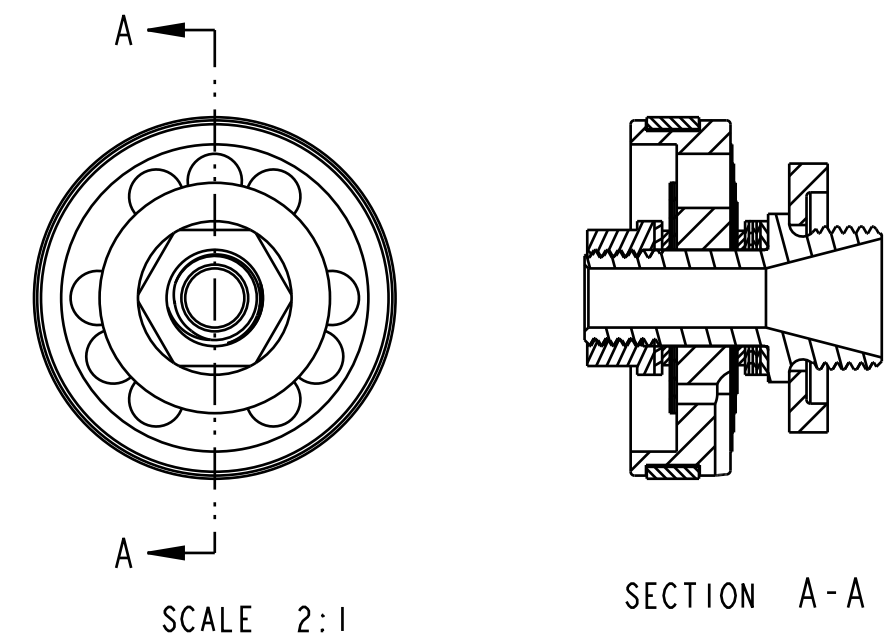

4

3

2

1

- PROPRIETARY -
THIS DOCUMENT CONTAINS CONFIDENTIAL, PROPRIETARY INFORMATION
THAT IS FOX PROPERTY. DO NOT DISCLOSE TO OR DUPLICATE
FOR OTHERS EXCEPT AS AUTHORIZED BY FOX.

FOX **FOX Factory, Inc.** Ph 831-768-1100
130 Hangar Way, Watsonville, CA 95076 USA Fax 831-768-9312

TITLE
**Valving Assy:
2014 Float X CTD, CM, RTM**

SIZE DWG. NO.
C 807-72-150-KIT

PLOT SCALE 1.5:1 SHEET 1 OF 1