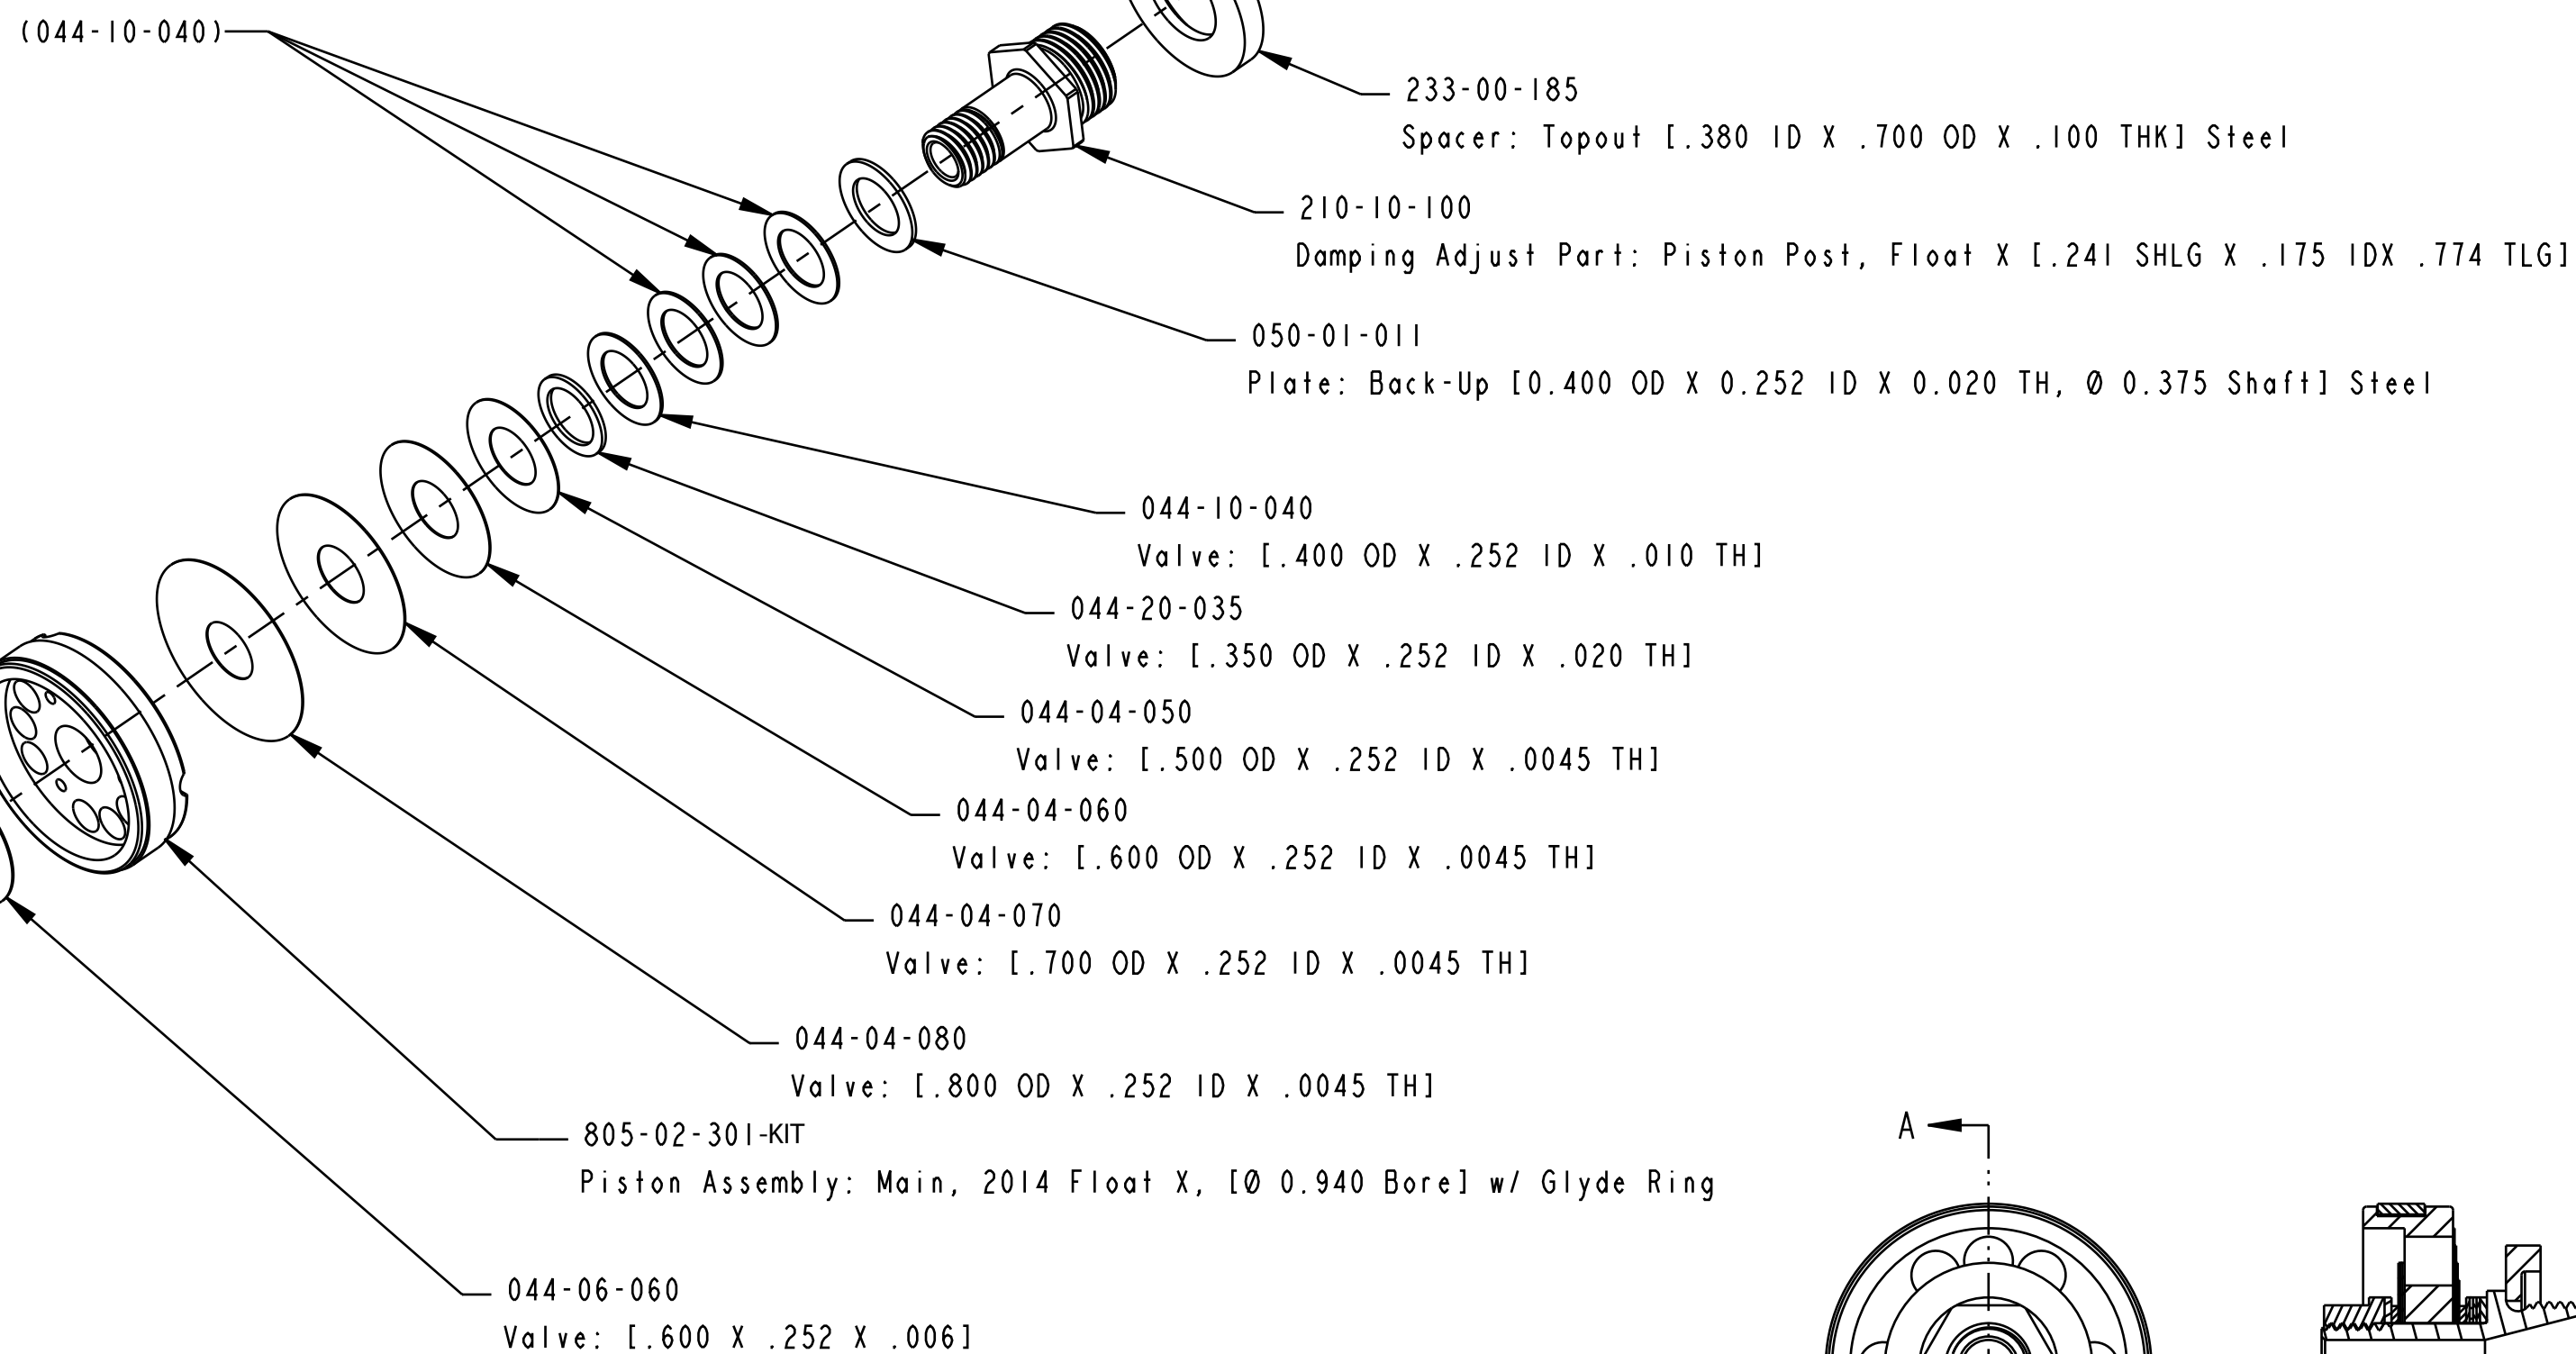

4

3

2

1

- PROPRIETARY -
THIS DOCUMENT CONTAINS CONFIDENTIAL, PROPRIETARY INFORMATION
THAT IS FOX PROPERTY. DO NOT DISCLOSE TO OR DUPLICATE
FOR OTHERS EXCEPT AS AUTHORIZED BY FOX.

FOX **FOX Factory, Inc.** Ph 831-768-1100
130 Hangar Way, Watsonville, CA 95076 USA Fax 831-768-9312

TITLE
**Valving Assy:
2014 Float X CTD, CM, RTM**

SIZE DWG. NO.
C 807-72-150-KIT

PLOT SCALE 1.5:1 SHEET 1 OF 1