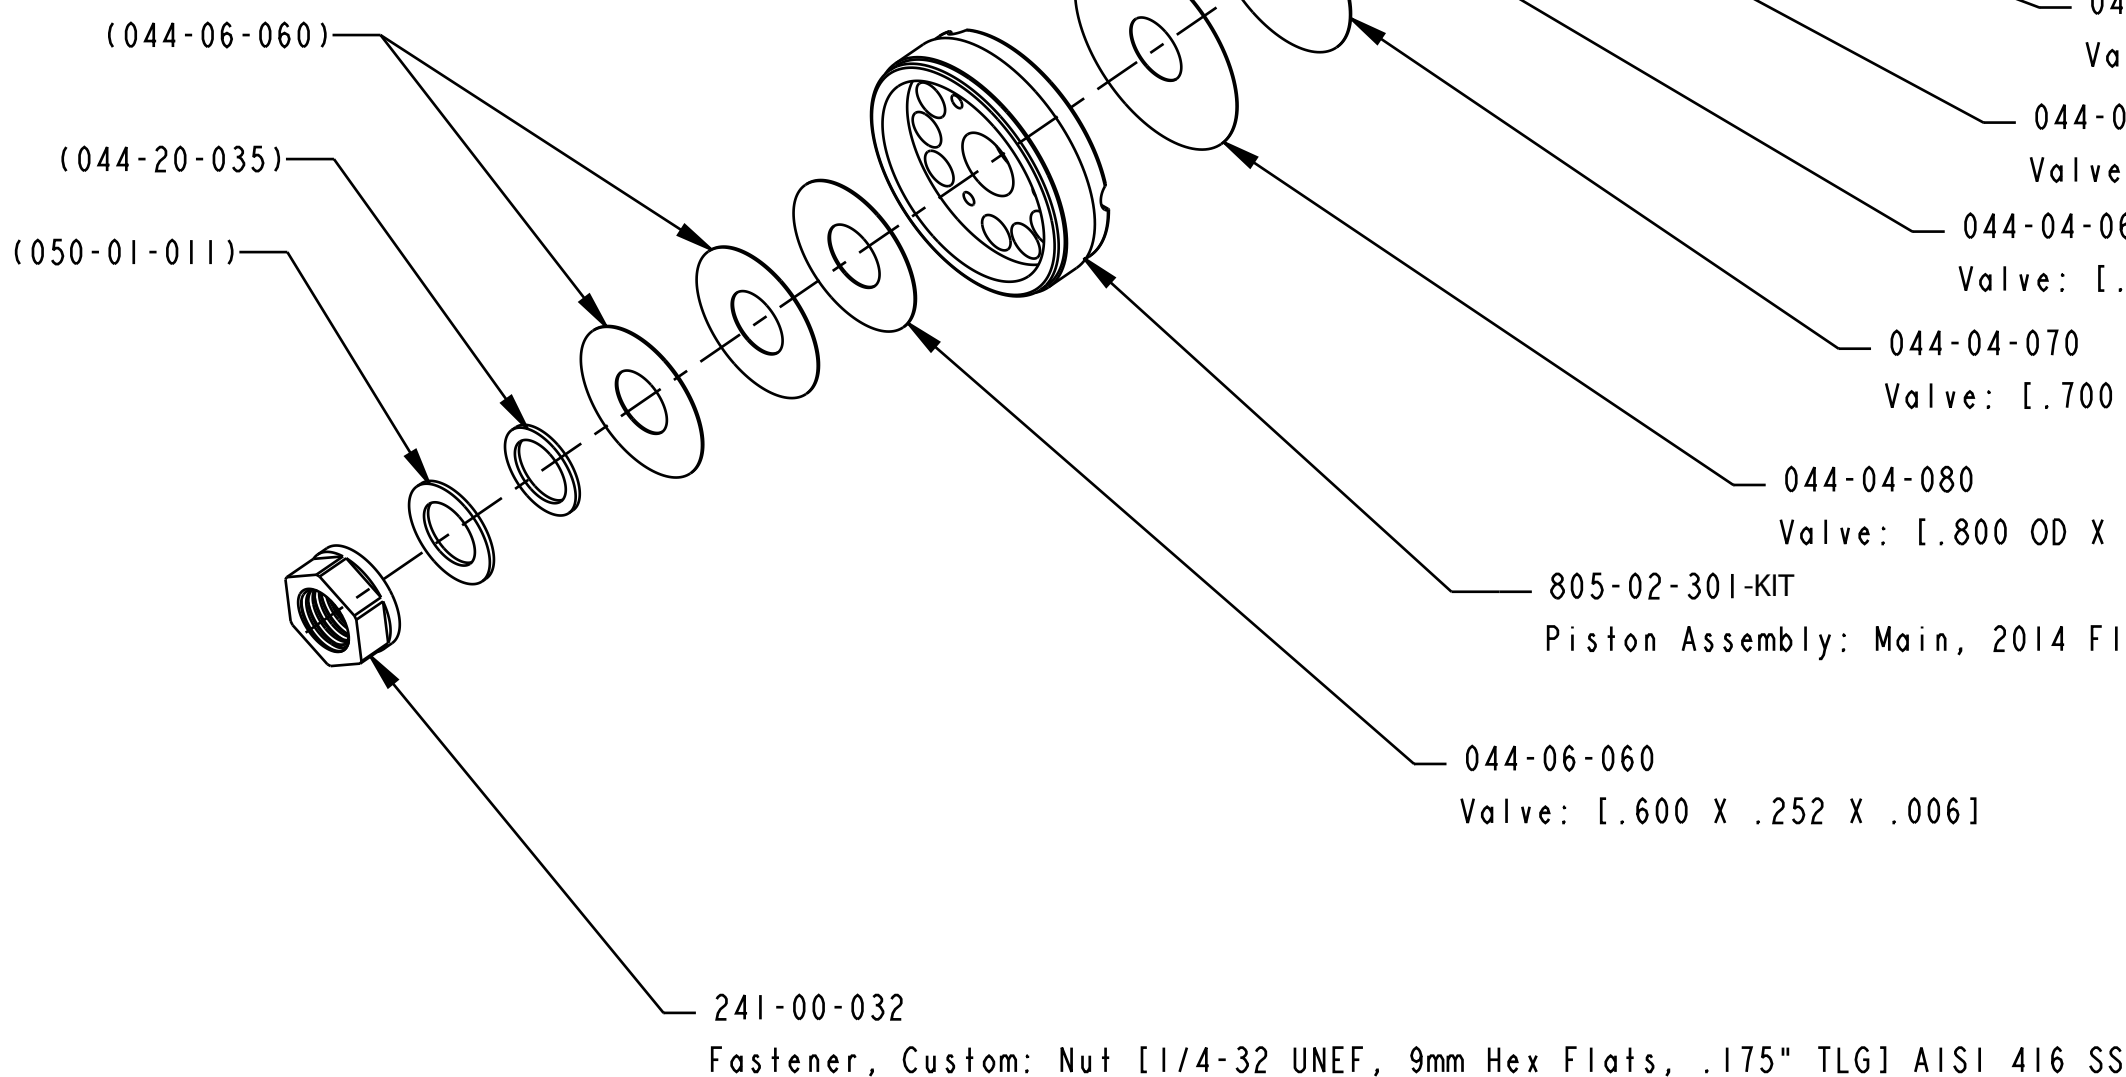

4

3

2

1

- PROPRIETARY -
THIS DOCUMENT CONTAINS CONFIDENTIAL, PROPRIETARY INFORMATION
THAT IS FOX PROPERTY. DO NOT DISCLOSE TO OR DUPLICATE
FOR OTHERS EXCEPT AS AUTHORIZED BY FOX.

FOX **FOX Factory, Inc.** Ph 831-768-1100
130 Hangar Way, Watsonville, CA 95076 USA Fax 831-768-9312

TITLE
**Valving Assy:
2014 Float X CTD, CM, RTM**

SIZE DWG. NO.
C 807-72-150-KIT

PLOT SCALE 1.5:1 SHEET 1 OF 1