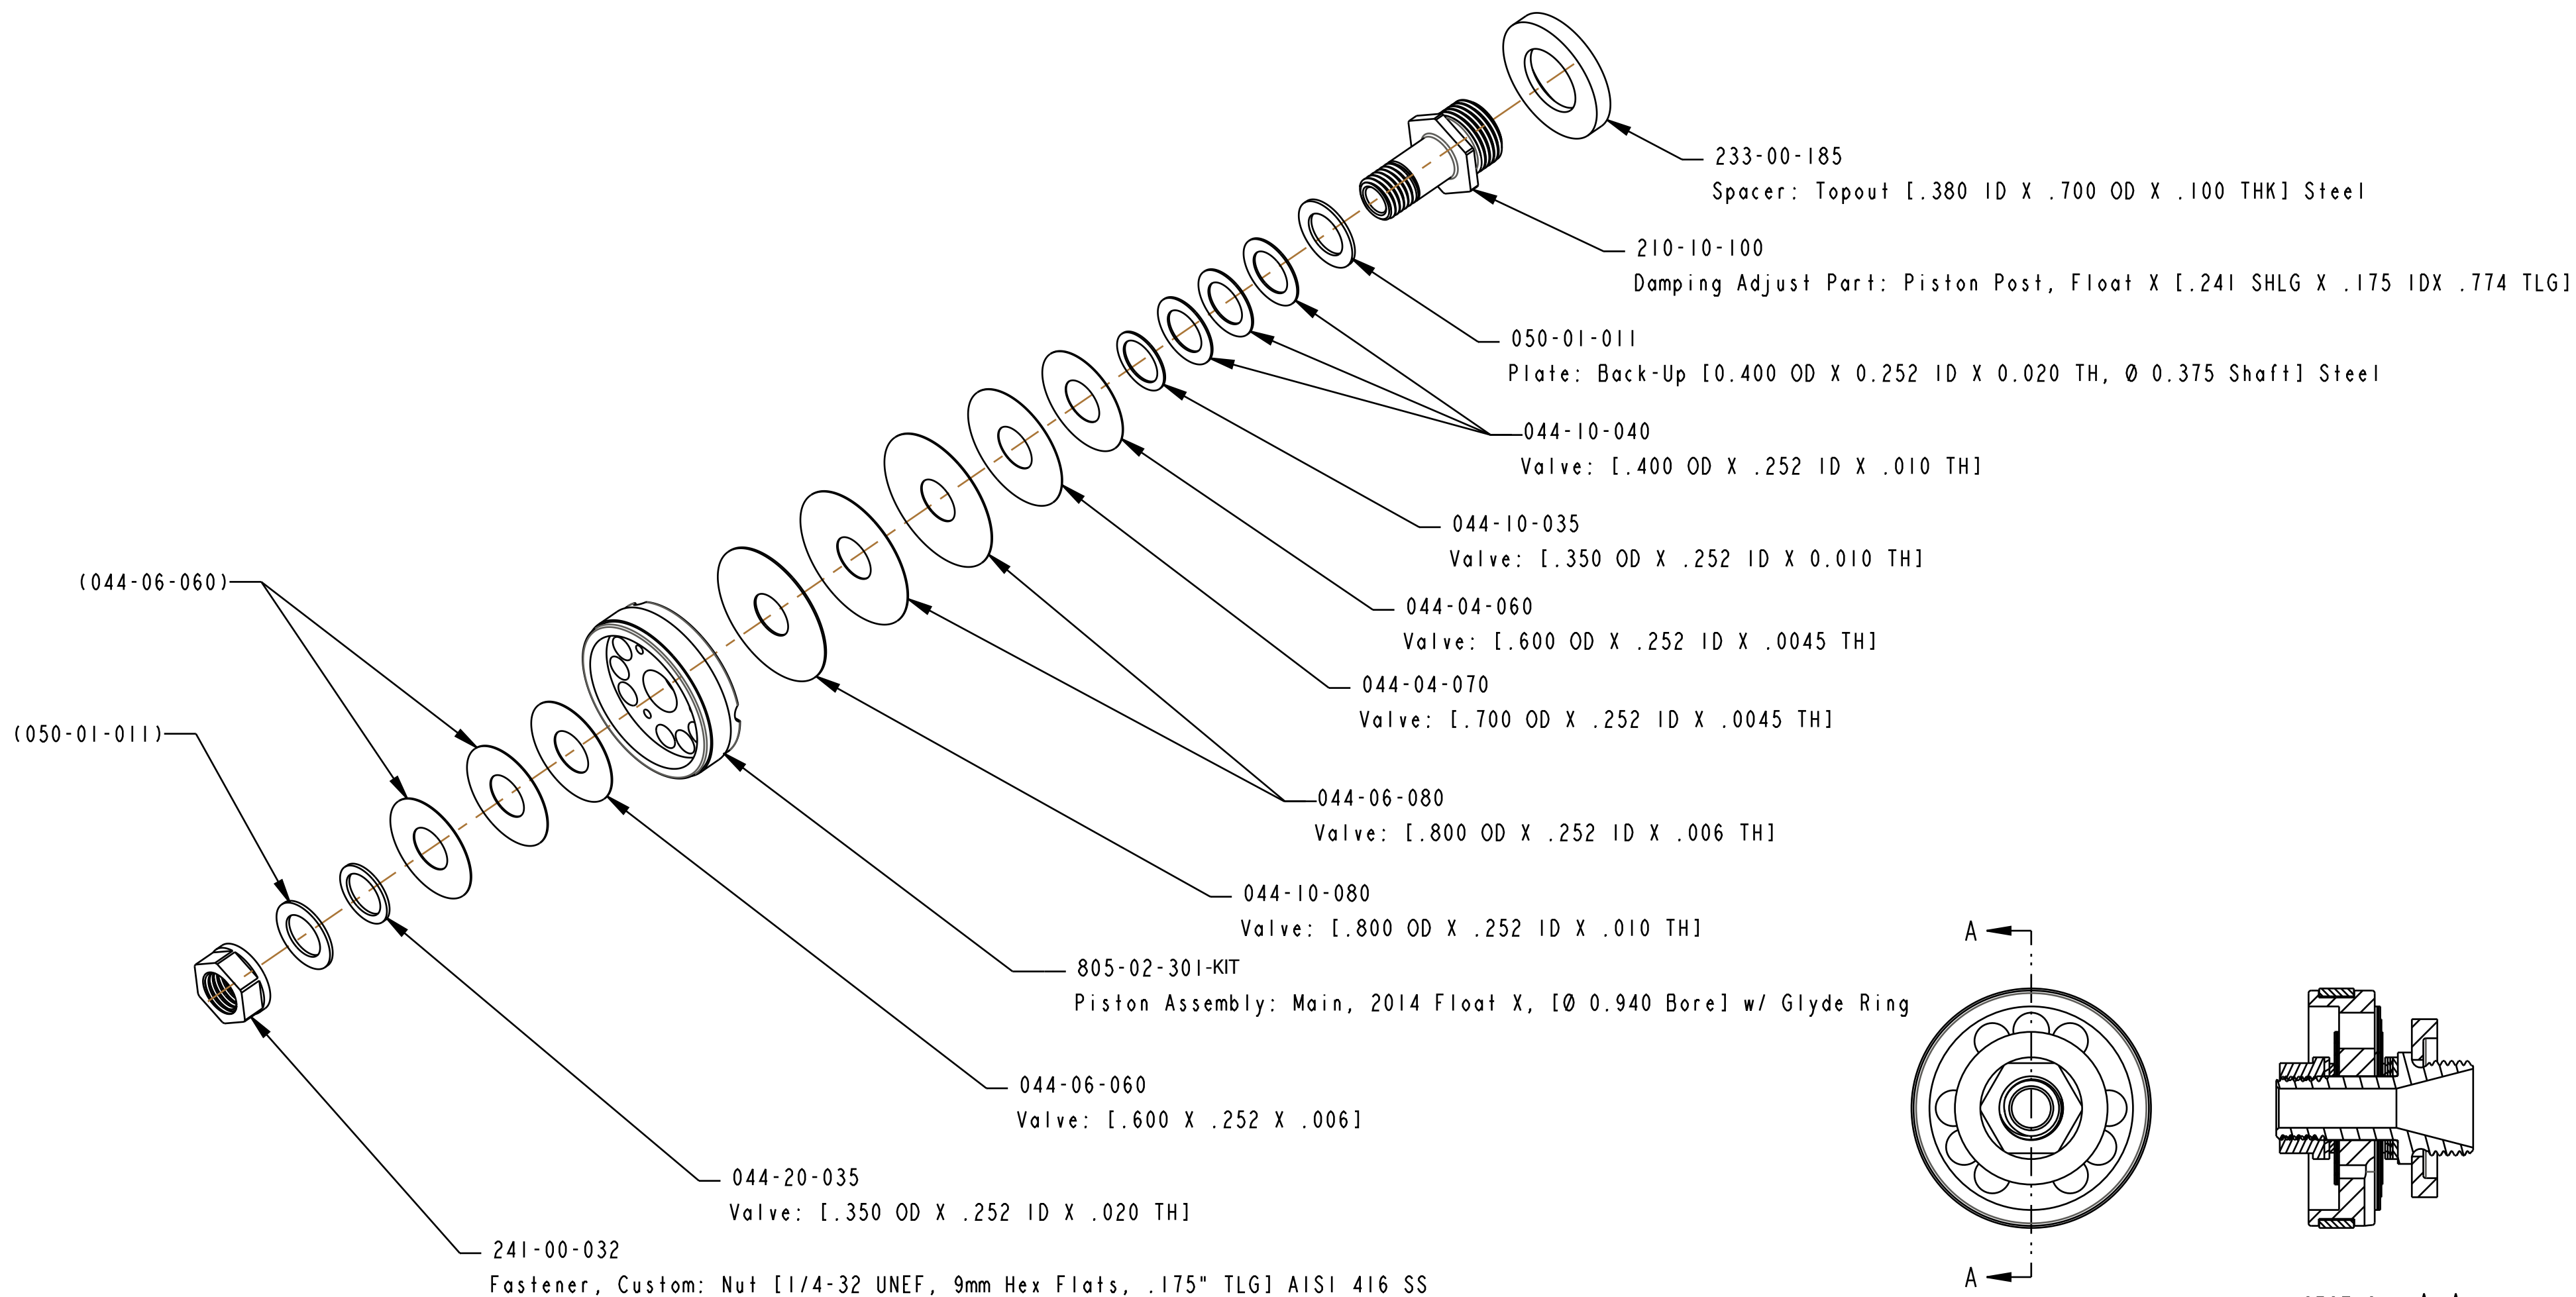

4

3

2

1

- PROPRIETARY -  
THIS DOCUMENT CONTAINS CONFIDENTIAL, PROPRIETARY INFORMATION  
THAT IS FOX PROPERTY. DO NOT DISCLOSE TO OR DUPLICATE  
FOR OTHERS EXCEPT AS AUTHORIZED BY FOX.

		<b>FOX Factory, Inc.</b> 130 Hangar Way, Watsonville, CA 95076 USA Ph 831-768-1100 Fax 831-768-9312
<b>Valving Assy: 2016 FLOAT X, CXF, RM</b>		
TITLE <b>C</b>	DWG. NO. <b>807-72-210-KIT</b>	SHEET 1 OF 1
SIZE <b>C</b>	PLOT SCALE 1.5:1	ProE ASSEM