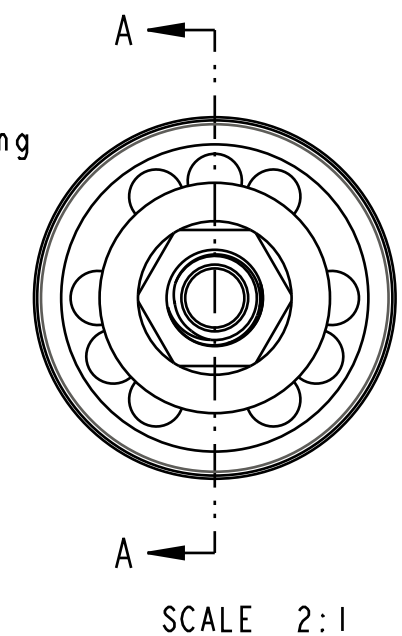

4

3

2

1

- PROPRIETARY -  
THIS DOCUMENT CONTAINS CONFIDENTIAL, PROPRIETARY INFORMATION  
THAT IS FOX PROPERTY. DO NOT DISCLOSE TO OR DUPLICATE  
FOR OTHERS EXCEPT AS AUTHORIZED BY FOX.

		<b>FOX Factory, Inc.</b> 130 Hangar Way, Watsonville, CA 95076 USA Ph 831-768-1100 Fax 831-768-9312
<b>Valving Assy: 2016 FLOAT X, CXF, RM</b>		
TITLE <b>C</b>	DWG. NO. <b>807-72-210-KIT</b>	SHEET 1 OF 1
SIZE <b>C</b>	PLOT SCALE 1.5:1	ProE ASSEM