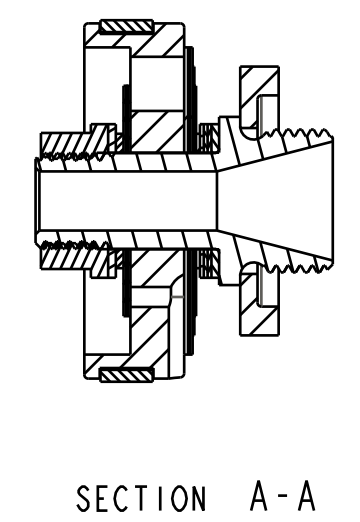

4

3

2

1

- PROPRIETARY -  
THIS DOCUMENT CONTAINS CONFIDENTIAL, PROPRIETARY INFORMATION  
THAT IS FOX PROPERTY. DO NOT DISCLOSE TO OR DUPLICATE  
FOR OTHERS EXCEPT AS AUTHORIZED BY FOX.

		<b>FOX Factory, Inc.</b> 130 Hangar Way, Watsonville, CA 95076 USA Ph 831-768-1100 Fax 831-768-9312
<b>Valving Assy: 2016 FLOAT X, CXF, RM</b>		
TITLE <b>C</b>	DWG. NO. <b>807-72-210-KIT</b>	SHEET 1 OF 1
SIZE <b>C</b>	PLOT SCALE 1.5:1	ProE ASSEM