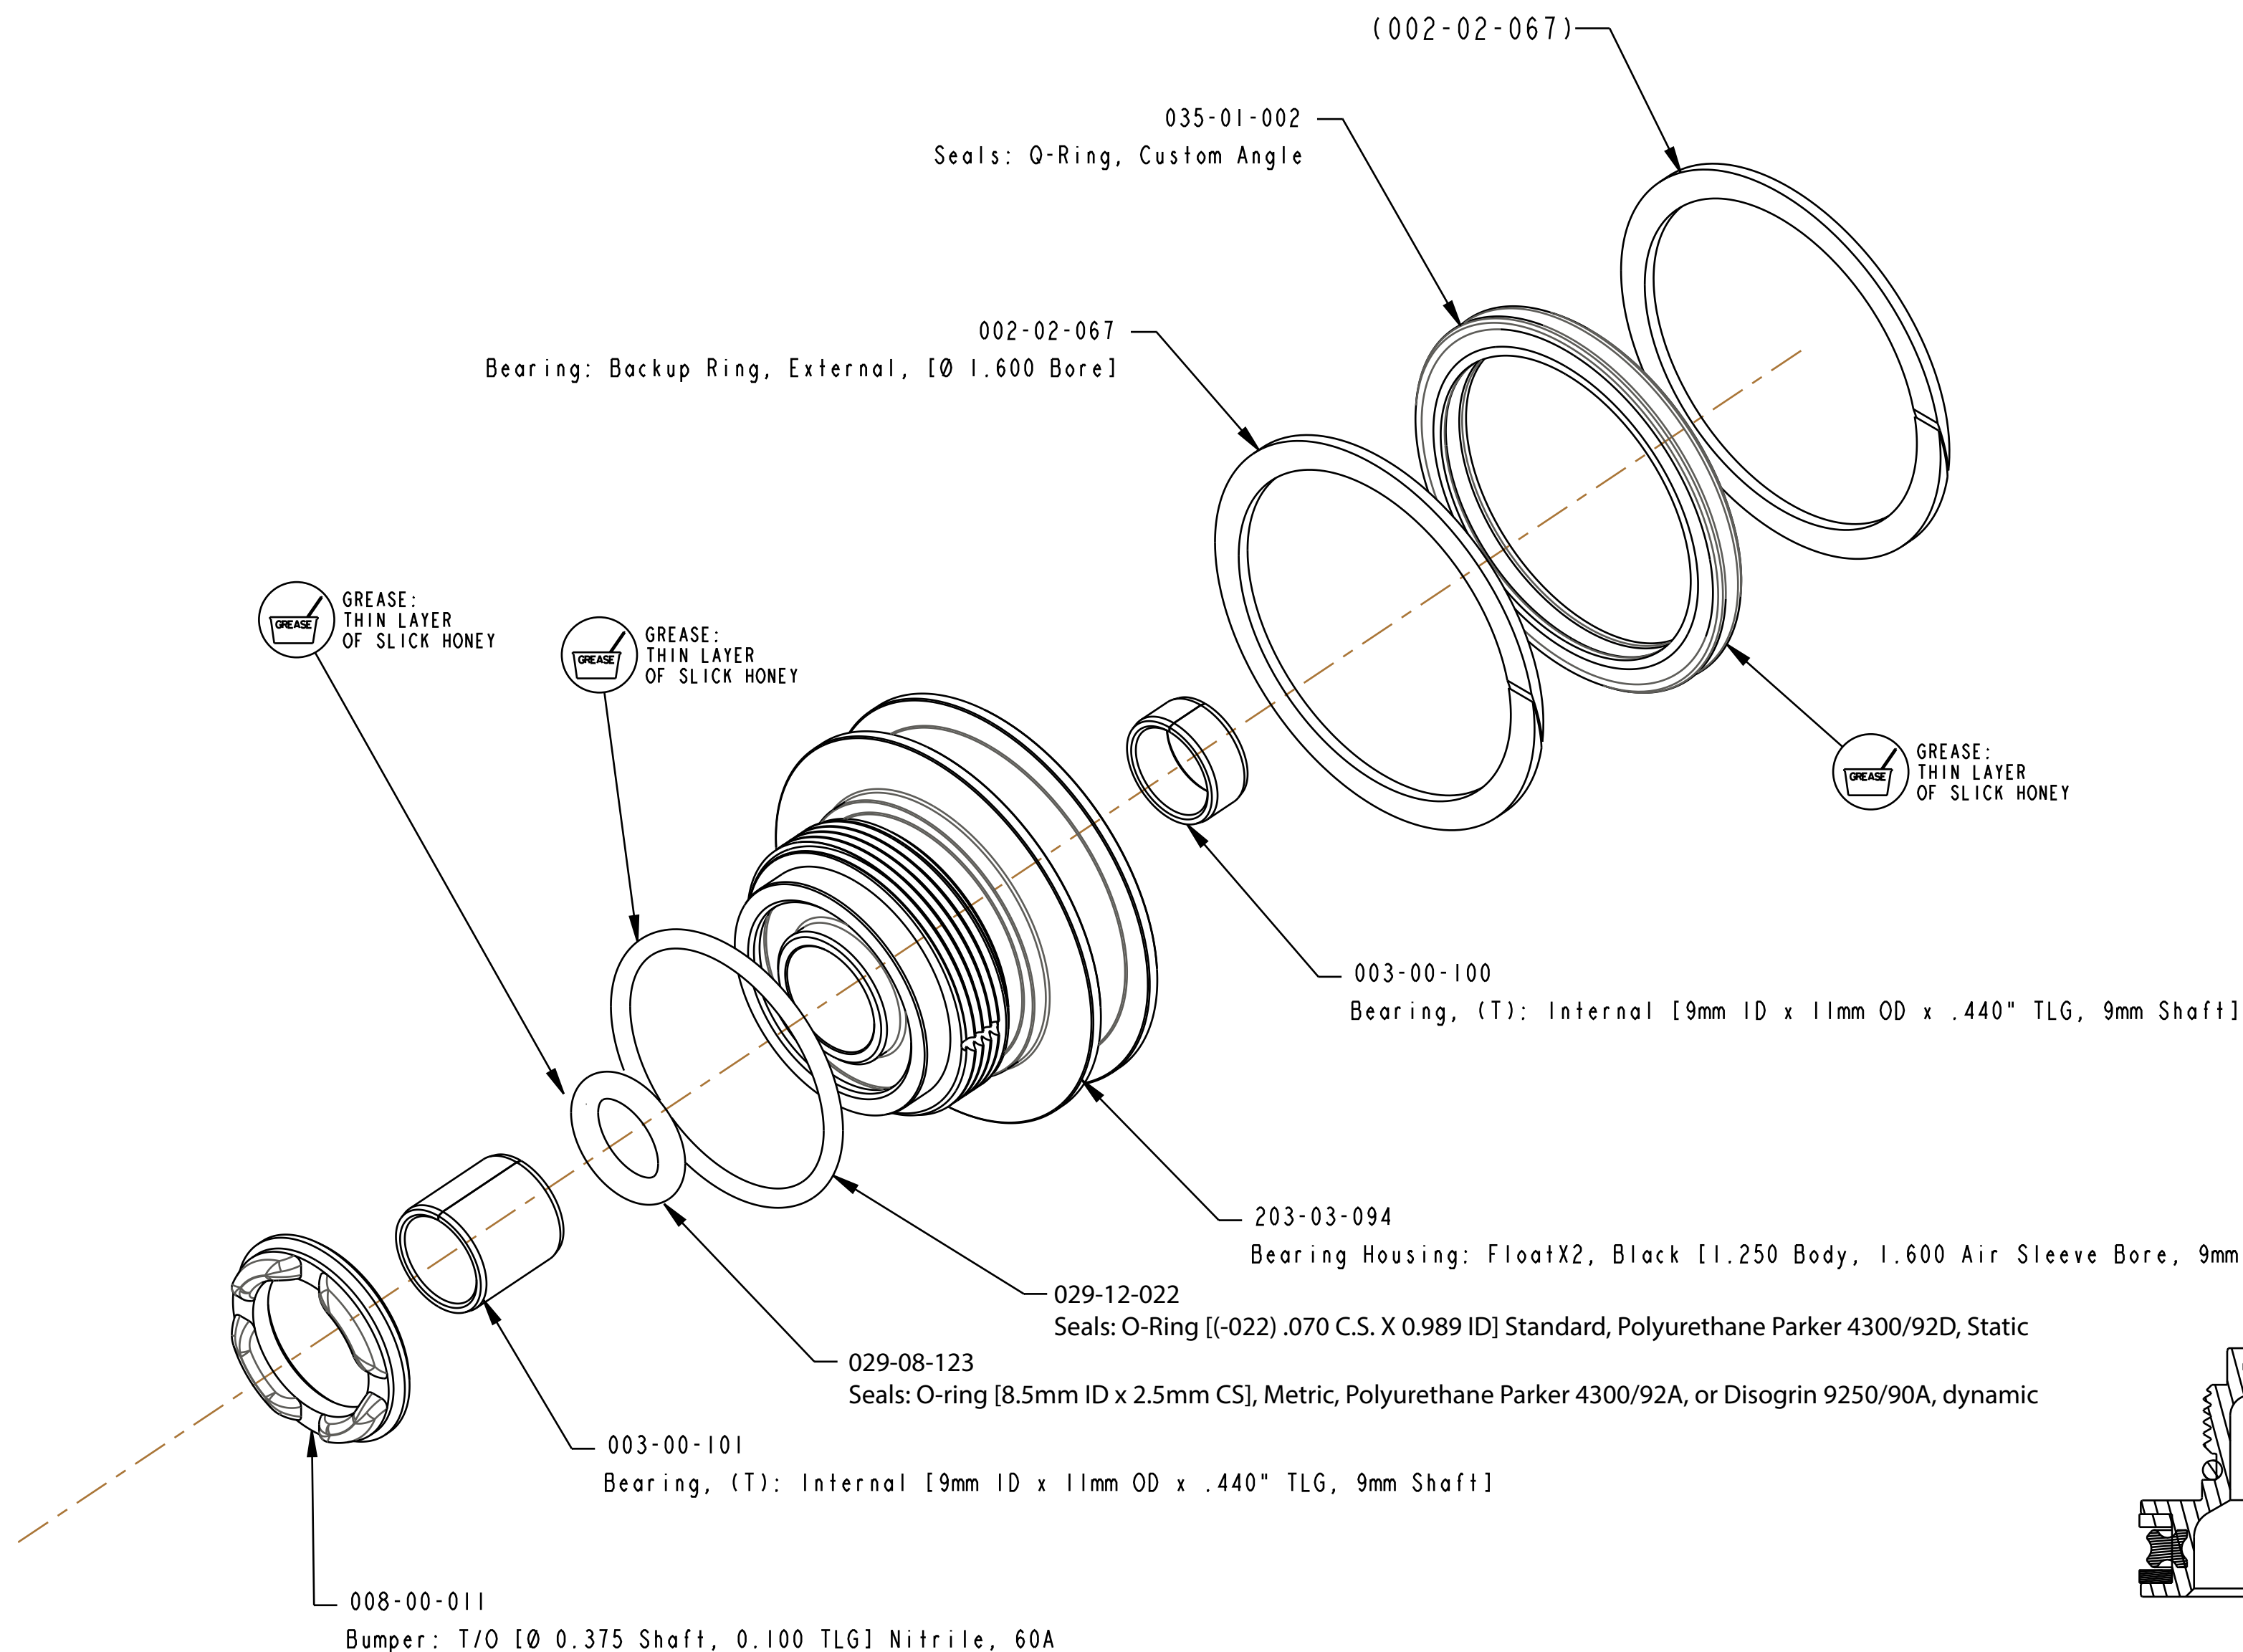

4

3

2

1

D

D

C

C

B

B

A

A

SECTION B-B

**FOX** **FOX Factory, Inc.** Ph 831-768-1100  
 130 Hangar Way, Watsonville, CA 95076 USA Fax 831-768-9312

TITLE  
 Bearing Assy: FLOAT X2, Black  
 [.940 Bore, 1.600 Bore, 9mm Shaft]

SIZE DWG. NO. **812-06-081-KIT**

PLOT SCALE 2.00:1 SHEET 1 OF 1

- PROPRIETARY -  
 THIS DOCUMENT CONTAINS CONFIDENTIAL, PROPRIETARY INFORMATION  
 THAT IS FOX PROPERTY. DO NOT DISCLOSE TO OR DUPLICATE  
 FOR OTHERS EXCEPT AS AUTHORIZED BY FOX.