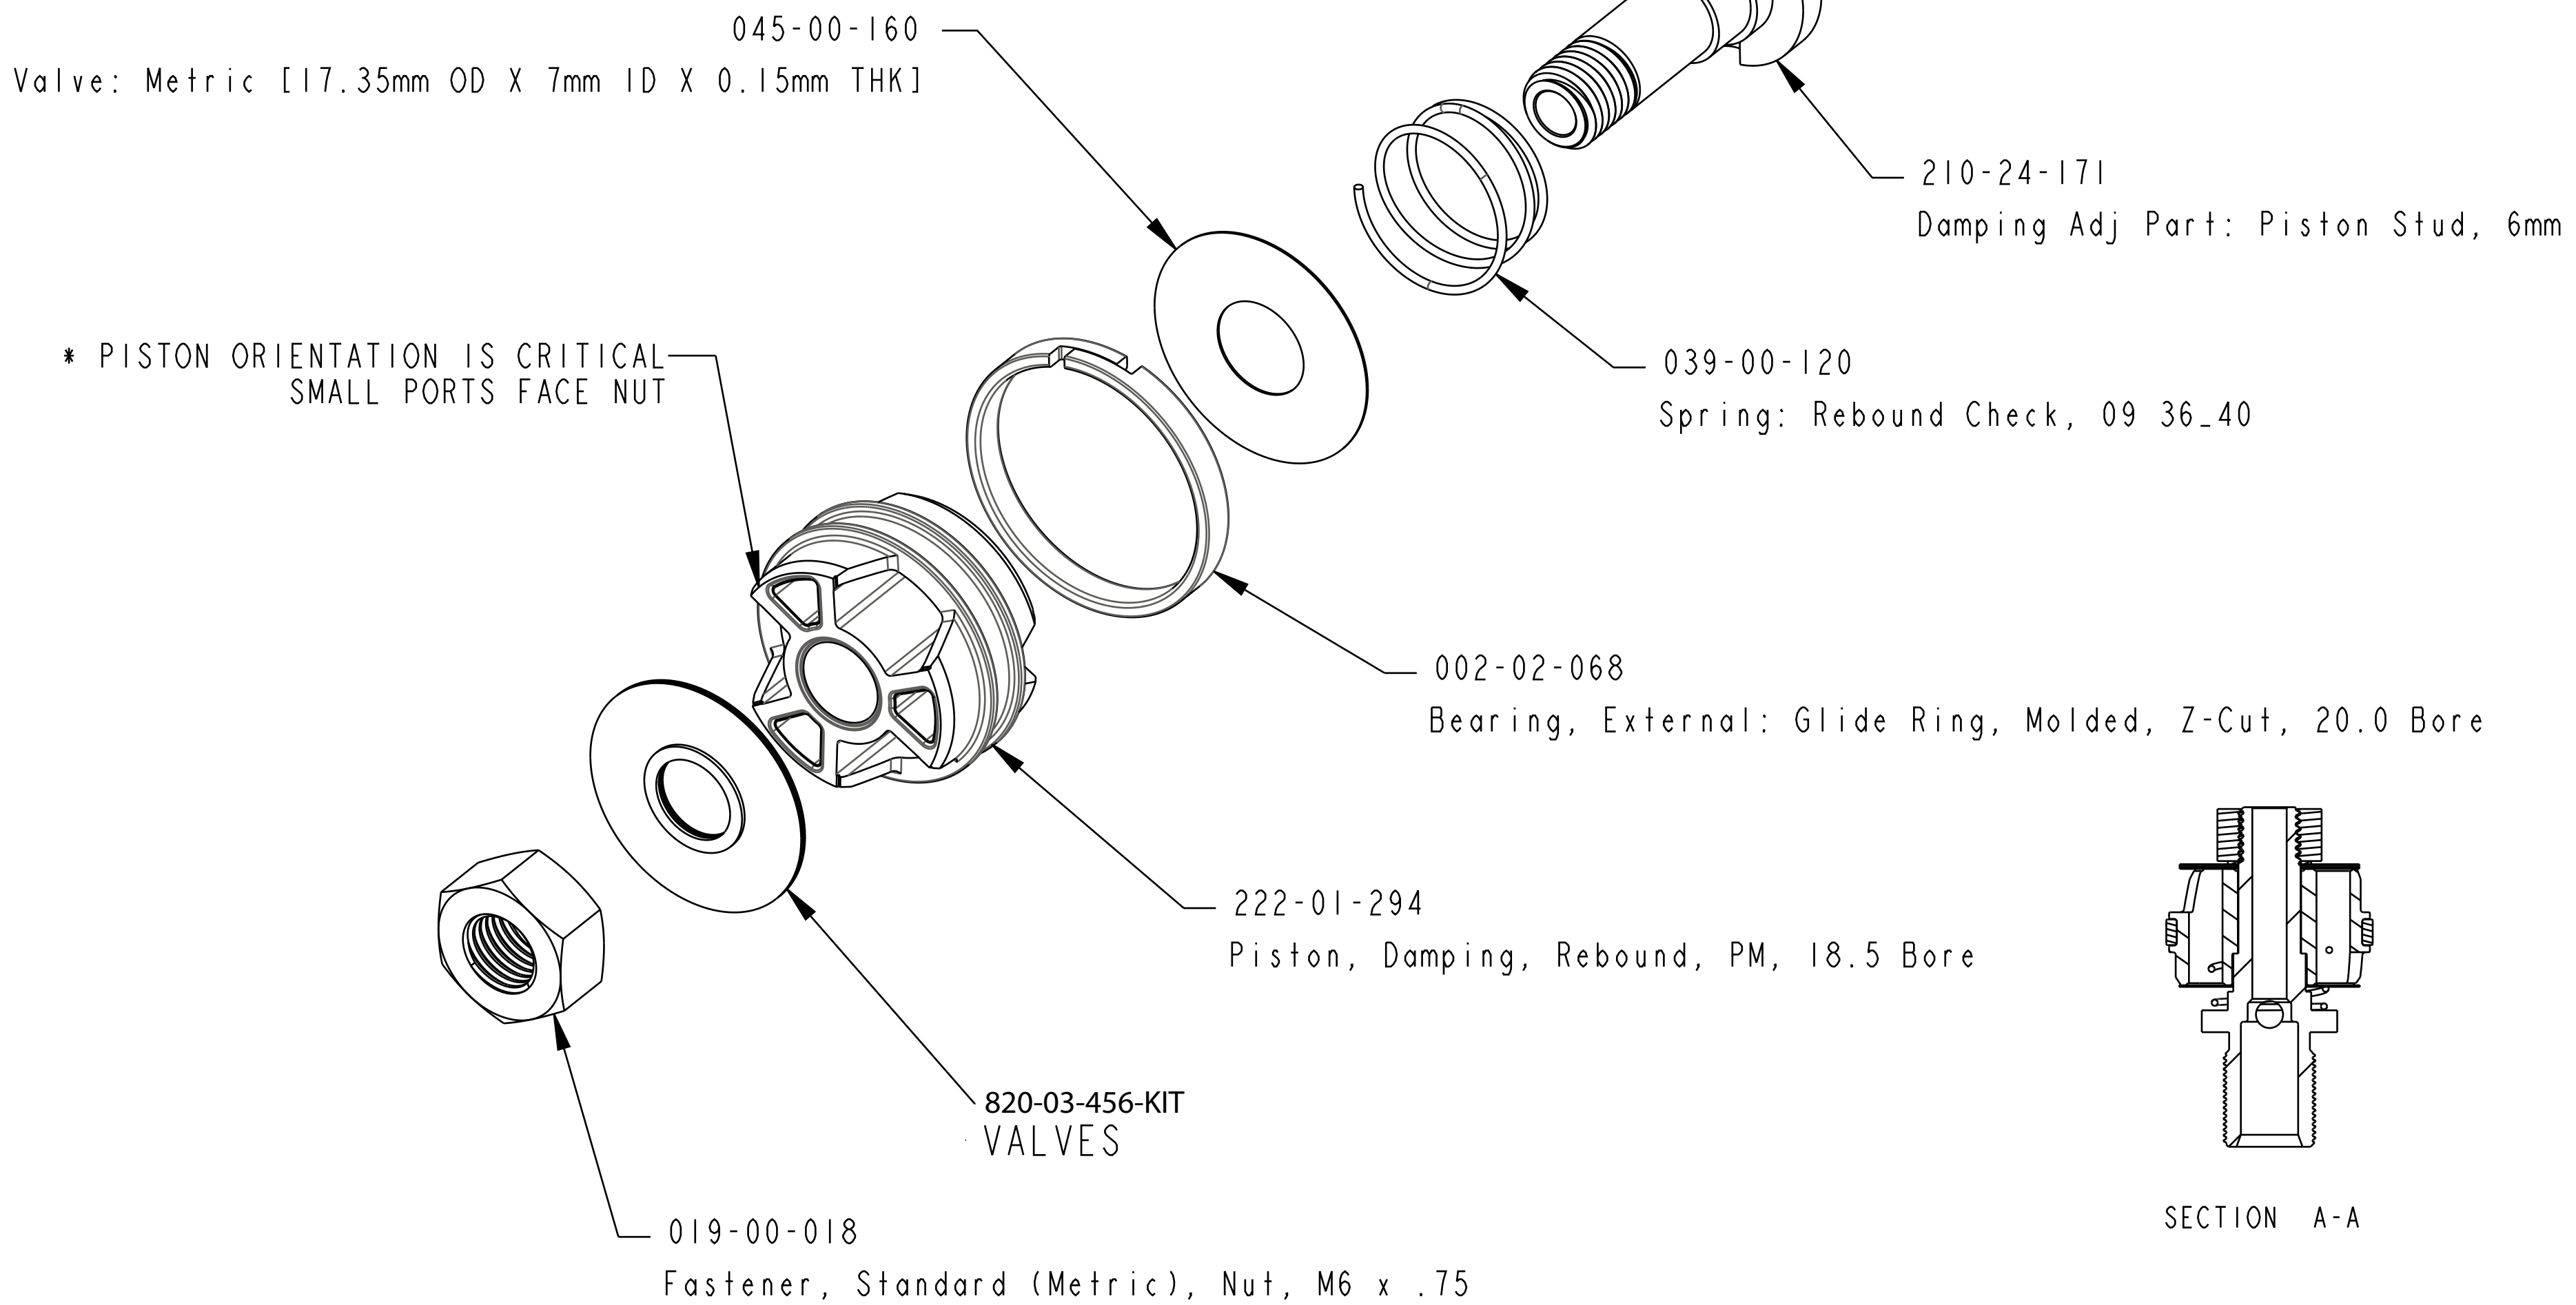

B

B

A

A

SECTION A-A

- PROPRIETARY -
THIS DOCUMENT CONTAINS CONFIDENTIAL, PROPRIETARY INFORMATION
THAT IS FOX PROPERTY. DO NOT DISCLOSE TO OR DUPLICATE
FOR OTHERS EXCEPT AS AUTHORIZED BY FOX.

		FOX Factory, Inc.	Ph 831-768-1100
		130 Hangar Way, Watsonville, CA 95076 USA	Fax 831-768-9312
TITLE		Rebound Piston, 2017 Grip	
SIZE	DWG. NO.	820-03-458-KIT	
C		PLOT SCALE 2.00:1	SHEET 1 OF 1