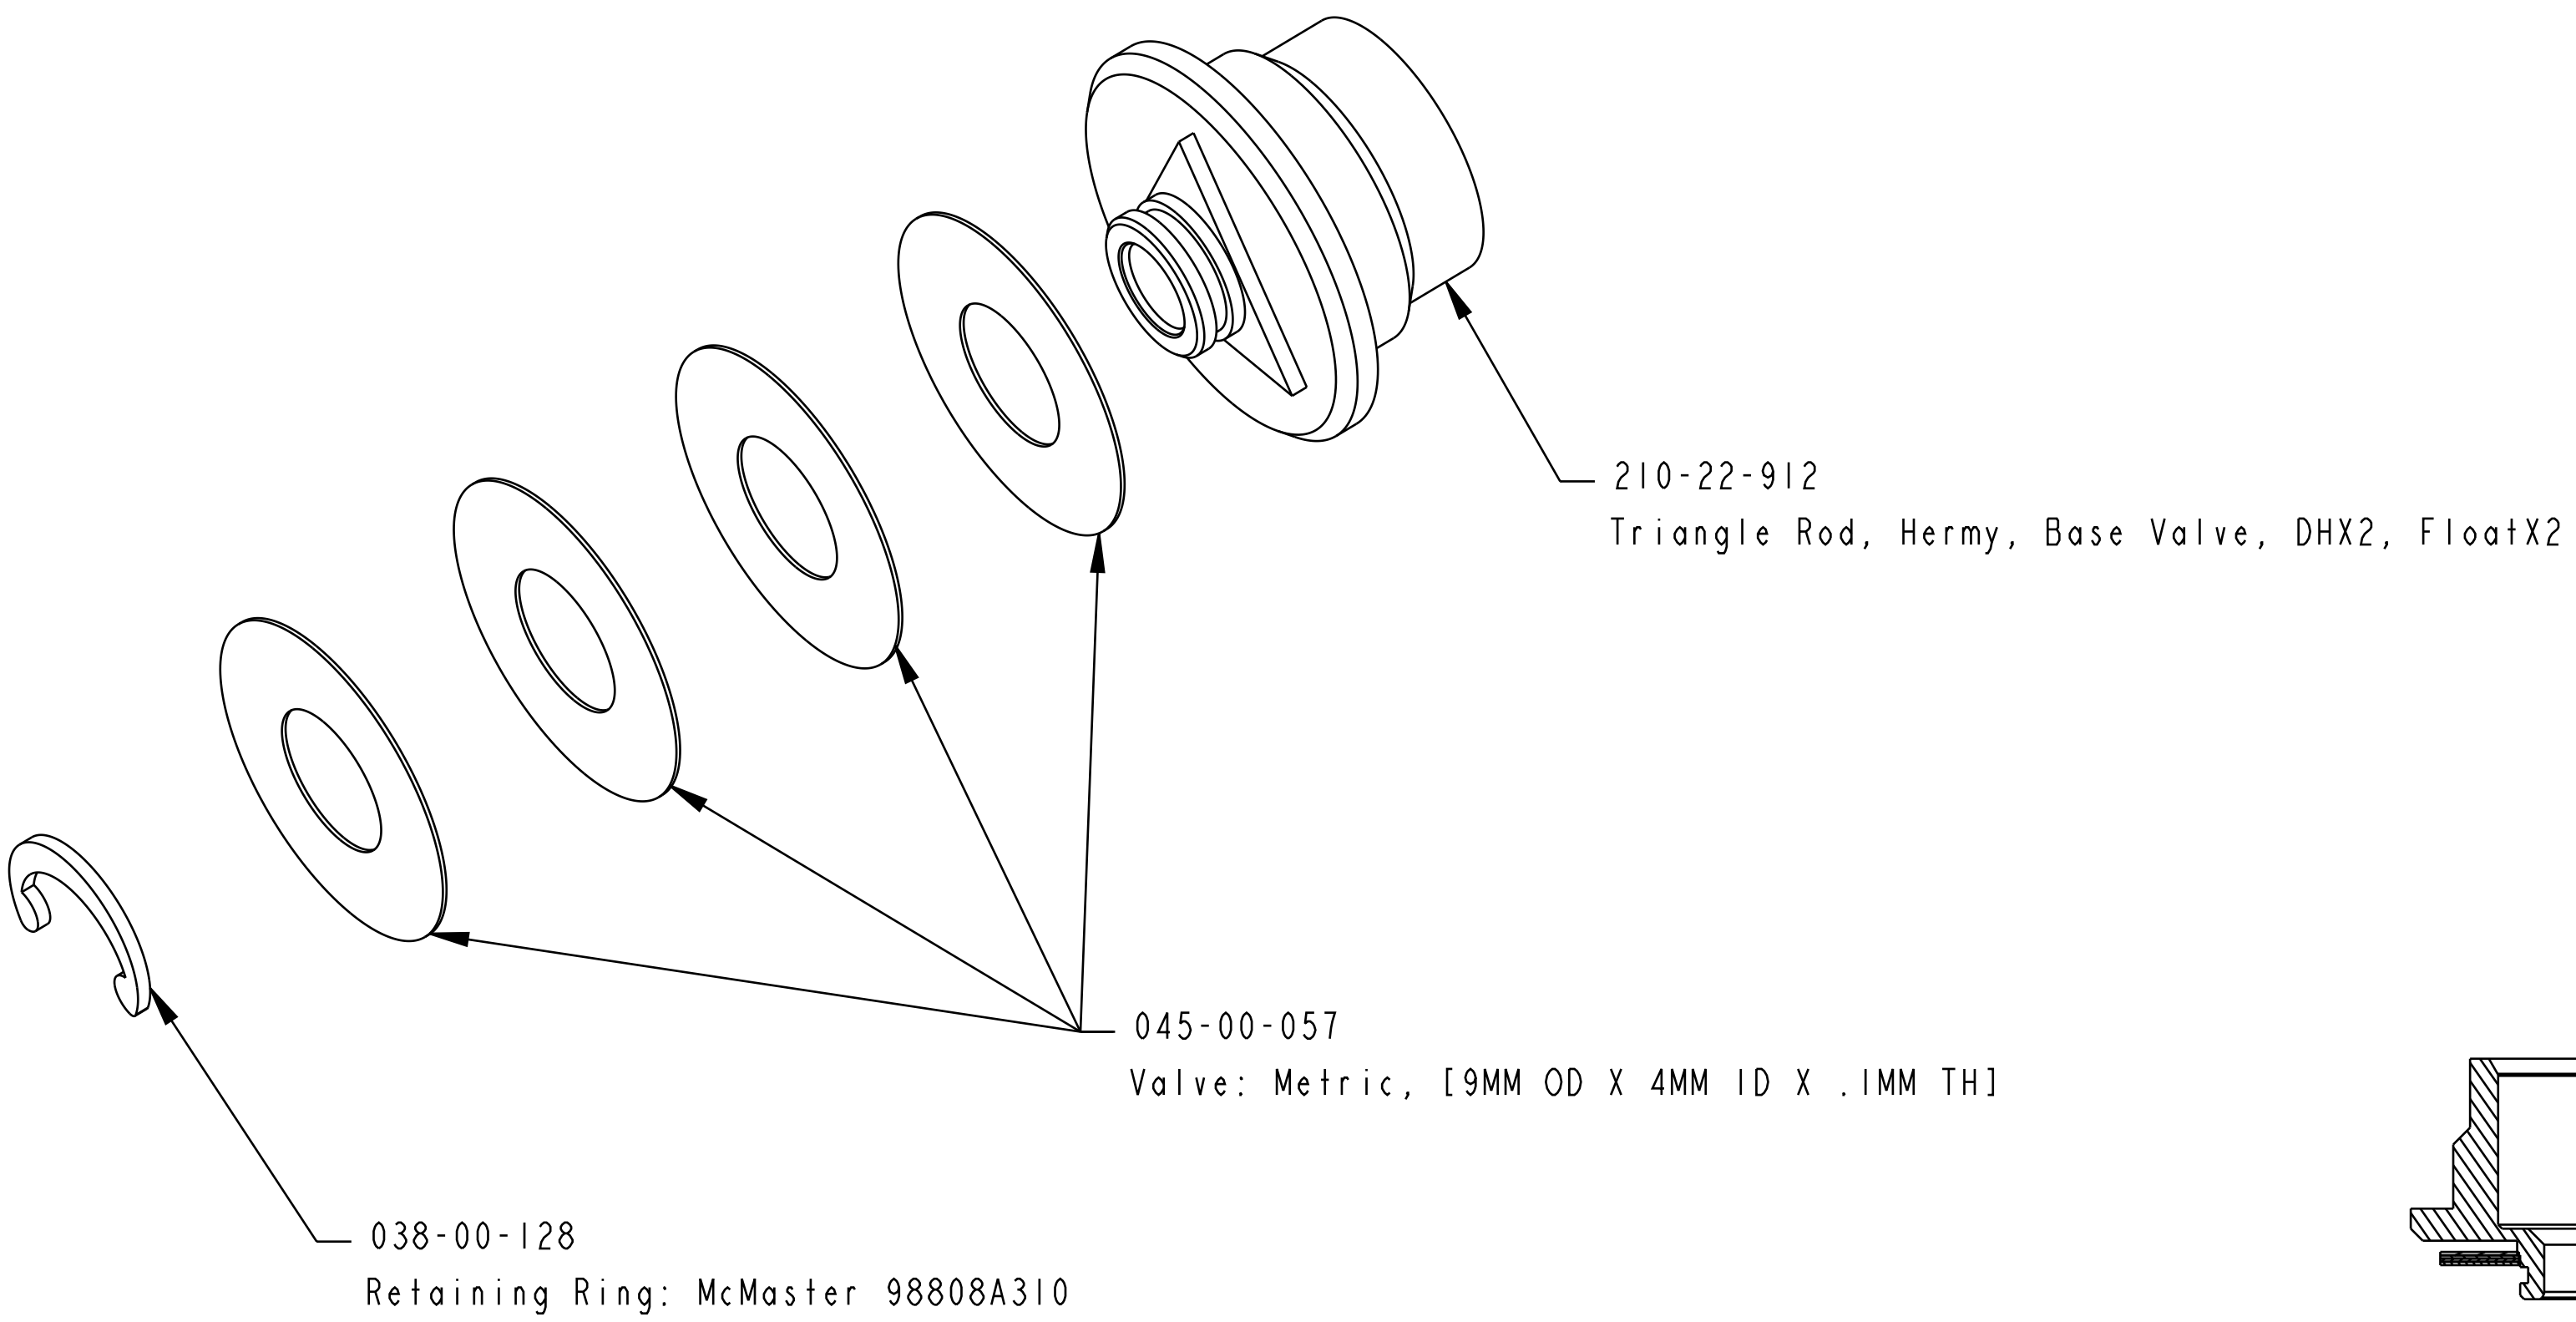

4

3

2

1

SECTION A-A

FOX FOX Factory, Inc. Ph 831-768-1100	
130 Hangar Way, Watsonville, CA 95076 USA Fax 831-768-9312	
TITLE Damping Adj Assy: 2016 DHX2, FloatX2 Poppet, RD	
SIZE DWG. NO. C	815-02-045-KIT
PLOT SCALE 5.00:1	SHEET 1 OF 1