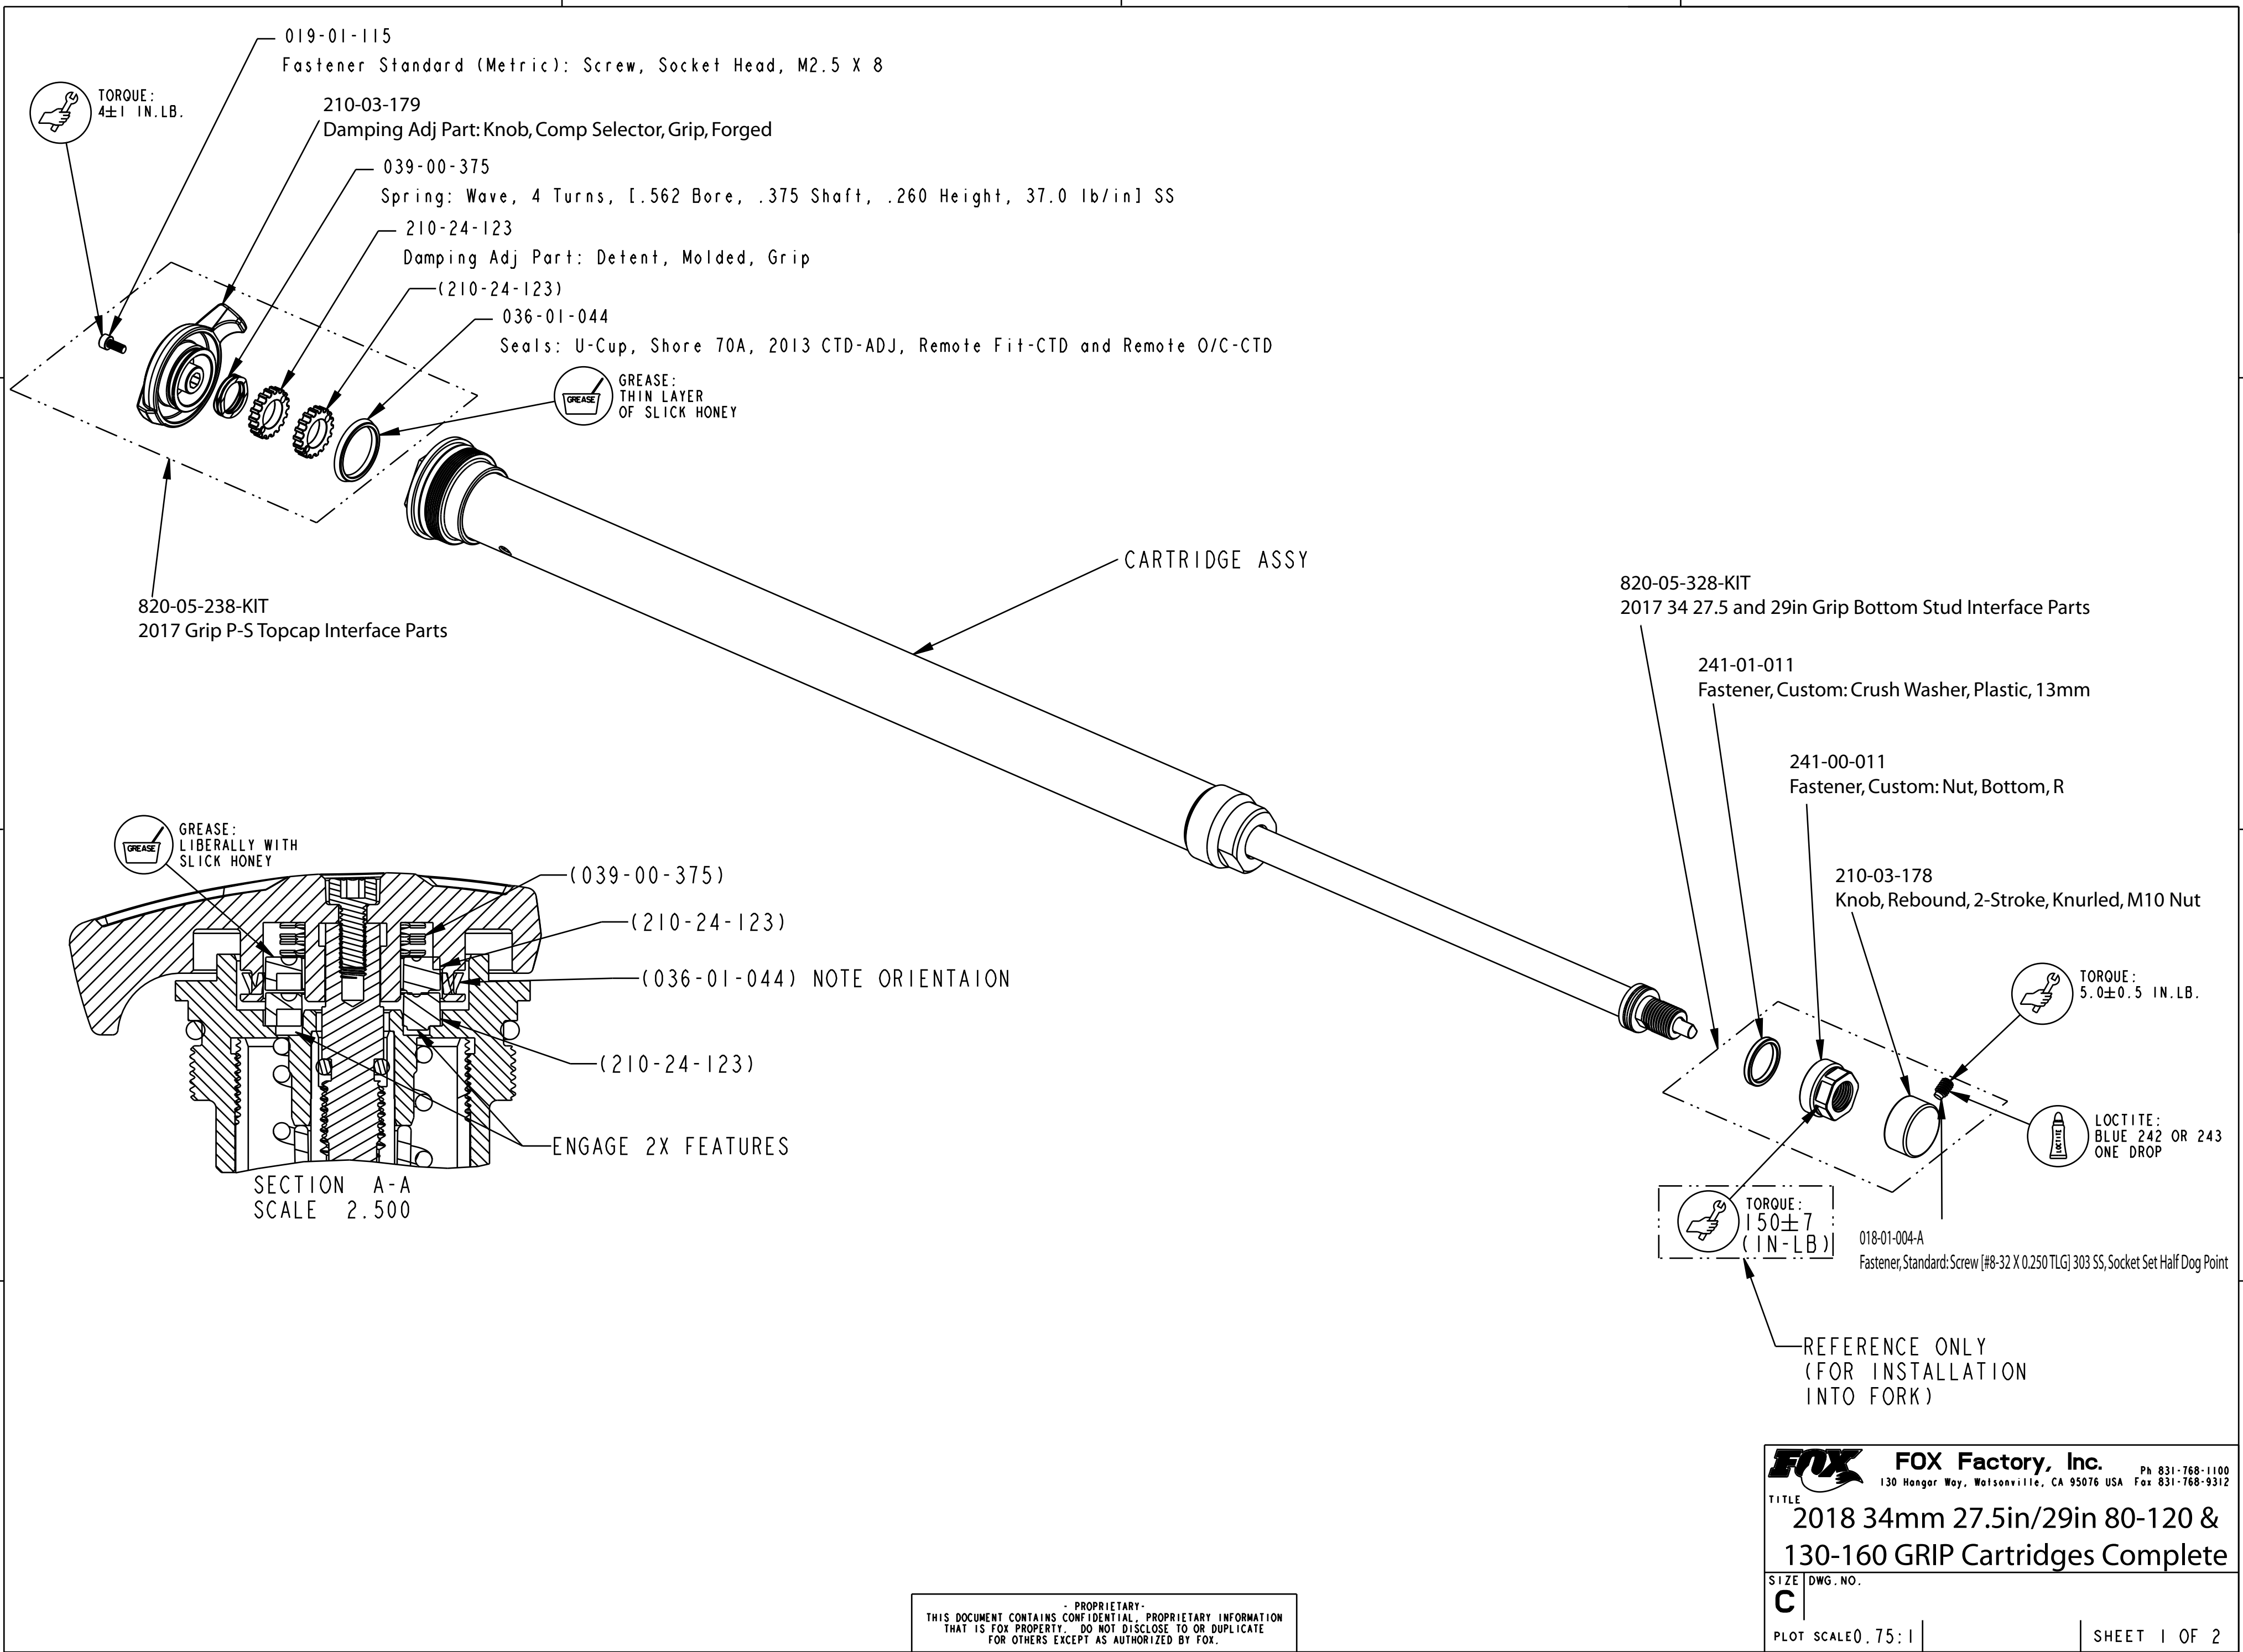

4

3

2

1

- PROPRIETARY -
THIS DOCUMENT CONTAINS CONFIDENTIAL, PROPRIETARY INFORMATION
THAT IS FOX PROPERTY. DO NOT DISCLOSE TO OR DUPLICATE
FOR OTHERS EXCEPT AS AUTHORIZED BY FOX.

FOX **FOX Factory, Inc.** Ph 831-768-1100
130 Hangar Way, Watsonville, CA 95076 USA Fax 831-768-9312

TITLE
2018 34mm 27.5in/29in 80-120 & 130-160 GRIP Cartridges Complete

SIZE DWG. NO.
C

PLOT SCALE 0.75:1 | SHEET 1 OF 2