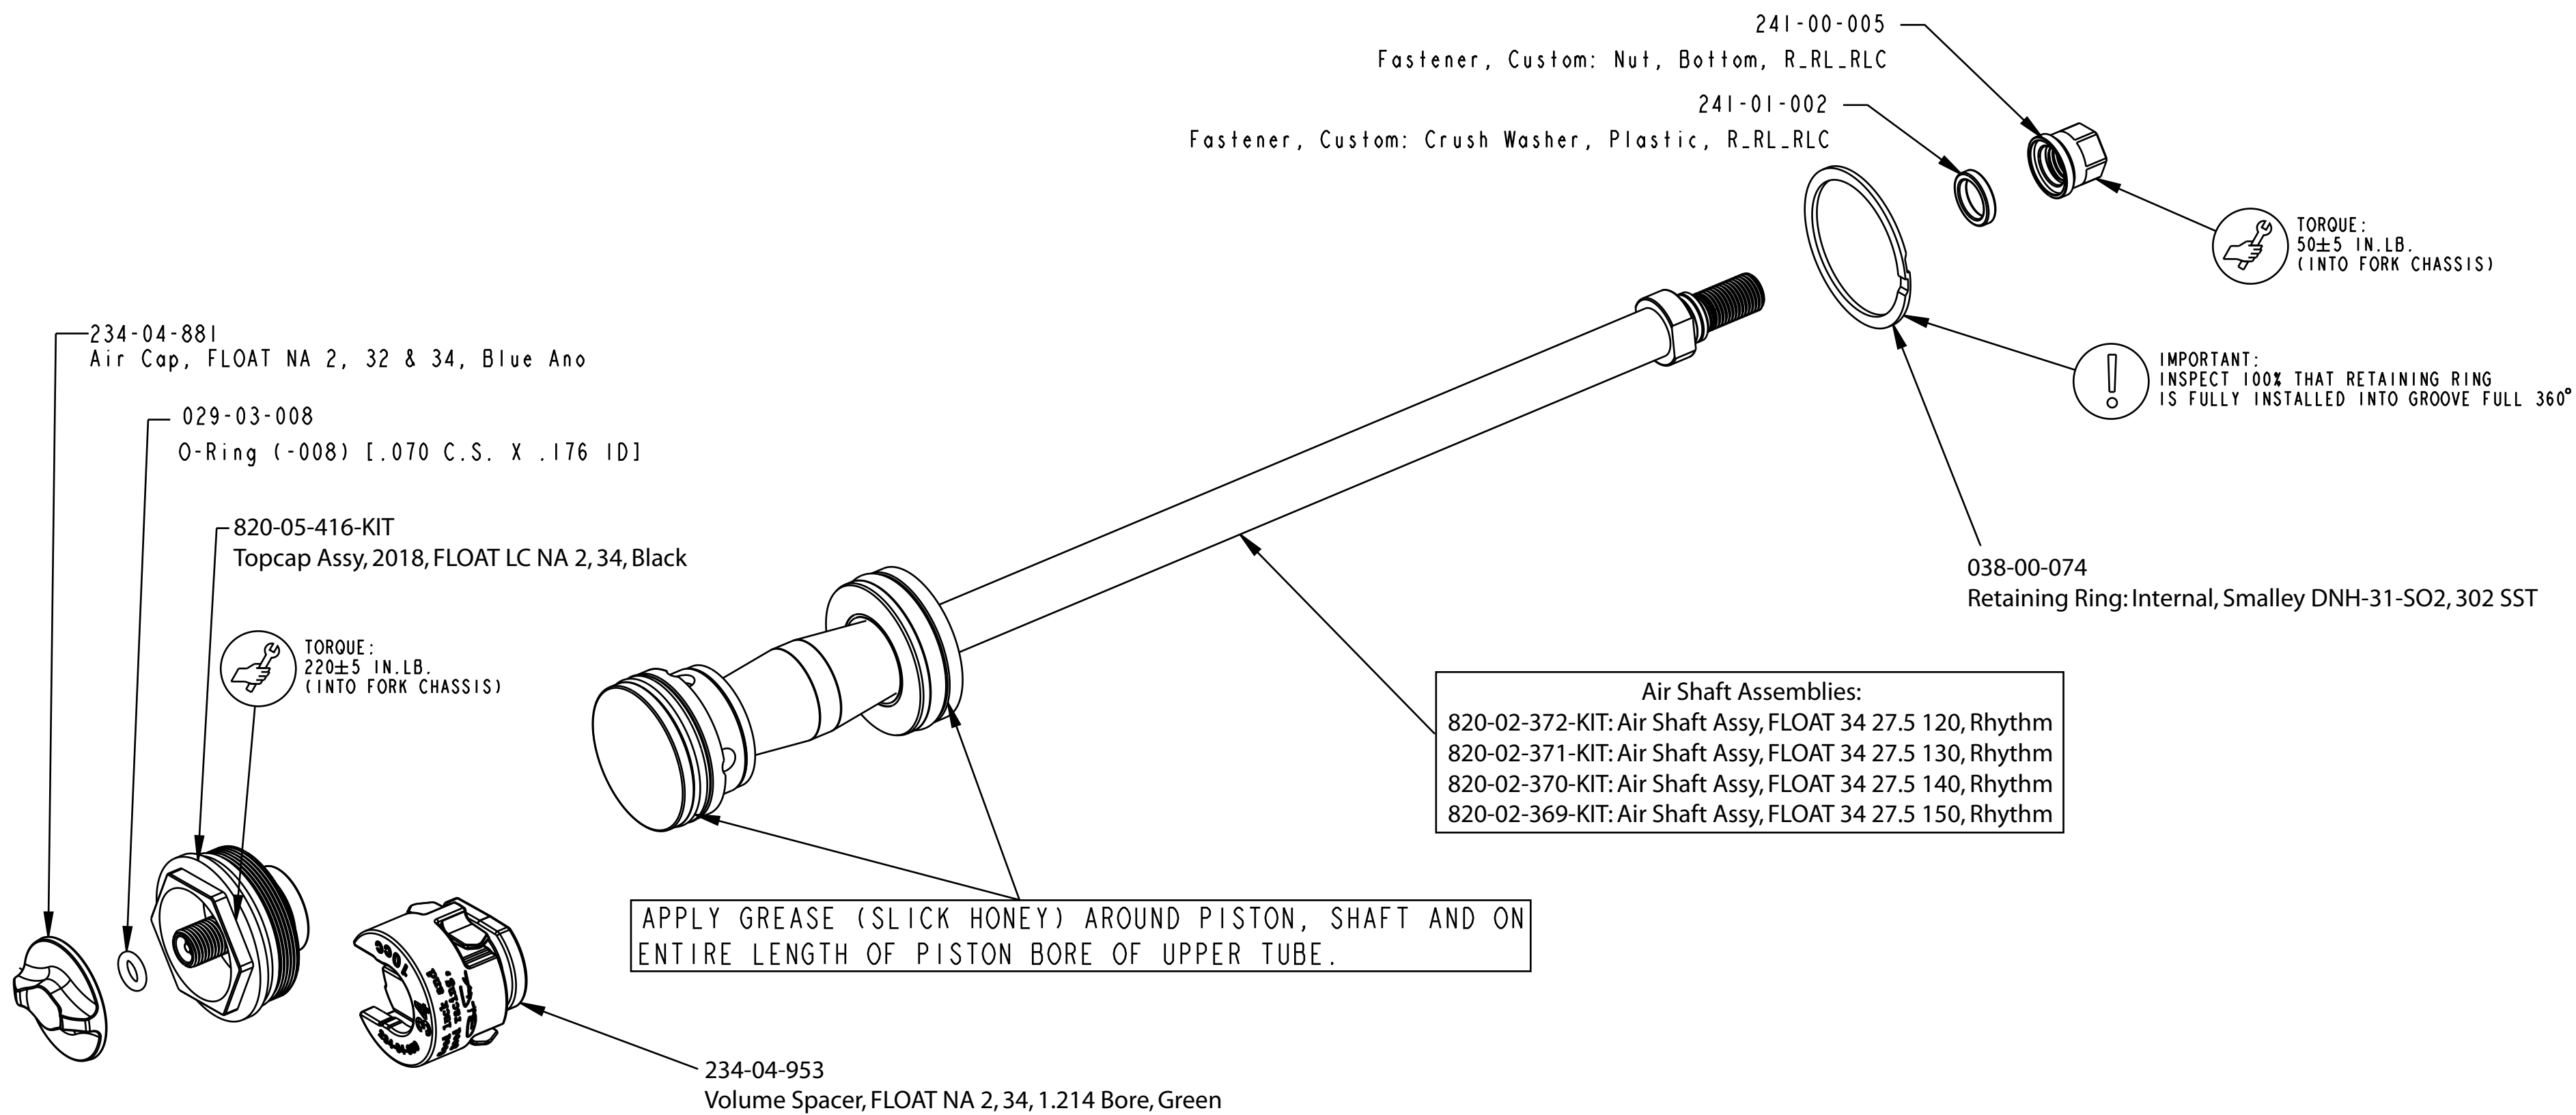

4

3

2

1

D

D

C

C

B

B

A

A

SECTION A-A

- PROPRIETARY -
THIS DOCUMENT CONTAINS CONFIDENTIAL, PROPRIETARY INFORMATION
THAT IS FOX PROPERTY. DO NOT DISCLOSE TO OR DUPLICATE
FOR OTHERS EXCEPT AS AUTHORIZED BY FOX.

FOX FOX Factory, Inc. Ph 831-768-1100
130 Hangar Way, Watsonville, CA 95076 USA Fax 831-768-9312

TITLE
2018 34mm Rhythm 27.5in 120-150
FLOAT NA2 Air Spring Assemblies

SIZE DWG. NO.
C

PLOT SCALE | .00 : 1 | SHEET | OF | 1

4

3

2

1

ProE ASSEM