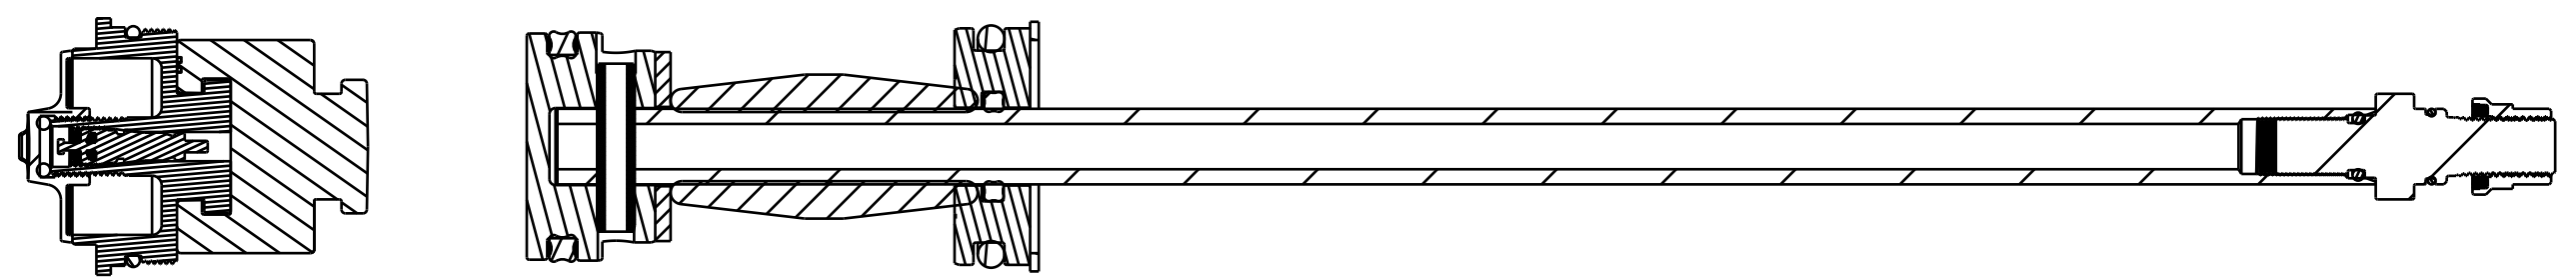

4

3

2

1

D

D

C

C

B

B

A

A

SECTION A-A

- PROPRIETARY -
THIS DOCUMENT CONTAINS CONFIDENTIAL, PROPRIETARY INFORMATION
THAT IS FOX PROPERTY. DO NOT DISCLOSE TO OR DUPLICATE
FOR OTHERS EXCEPT AS AUTHORIZED BY FOX.

FOX FOX Factory, Inc. Ph 831-768-1100
130 Hangar Way, Watsonville, CA 95076 USA Fax 831-768-9312

TITLE
2018 34mm Rhythm 27.5in 120-150
FLOAT NA2 Air Spring Assemblies

SIZE DWG. NO.
C

PLOT SCALE | .00 : 1 | SHEET | OF | 1

4

3

2

1

ProE ASSEM