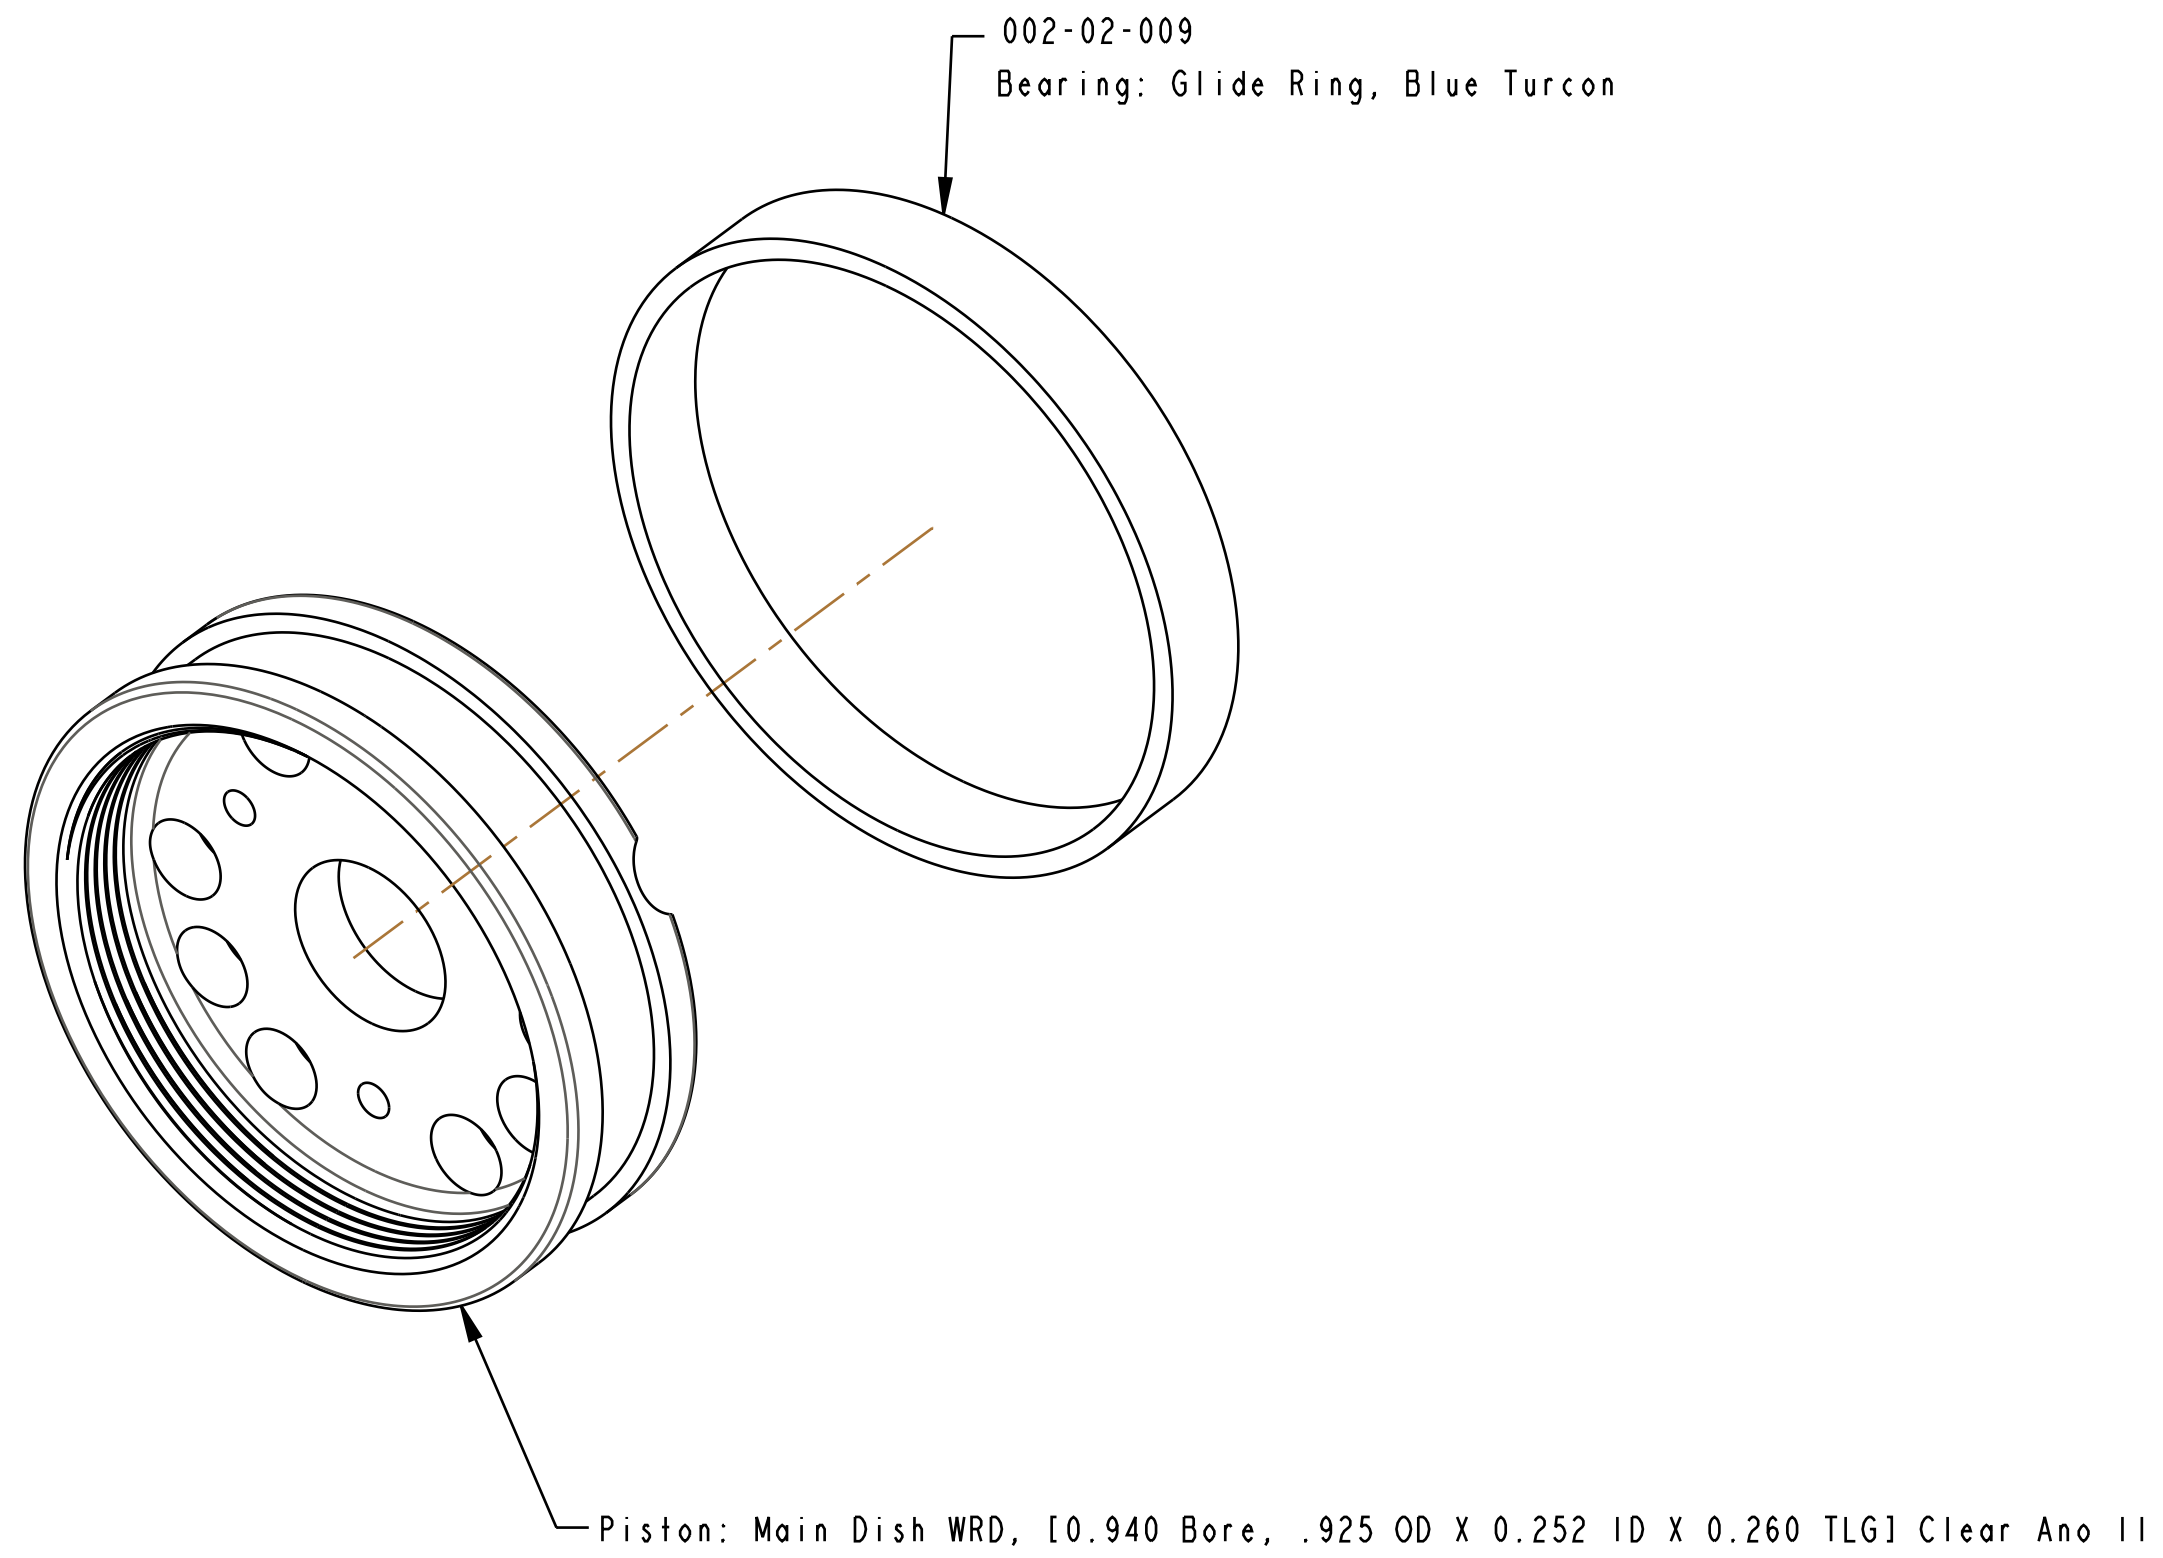

SCALE 2.000

SECTION A-A

FOX **FOX Factory, Inc.** Ph 831-768-1100
 130 Hangar Way, Watsonville, CA 95076 USA Fax 831-768-9312

TITLE
 Piston Assembly: 2016 Float DPS,
 [Ø 0.940 Bore] w/ Glyde Ring

SIZE DWG. NO. **805-02-031-KIT**

PLOT SCALE 4.00:1 SHEET 1 OF 1

- PROPRIETARY -
 THIS DOCUMENT CONTAINS CONFIDENTIAL, PROPRIETARY INFORMATION
 THAT IS FOX PROPERTY. DO NOT DISCLOSE TO OR DUPLICATE
 FOR OTHERS EXCEPT AS AUTHORIZED BY FOX.