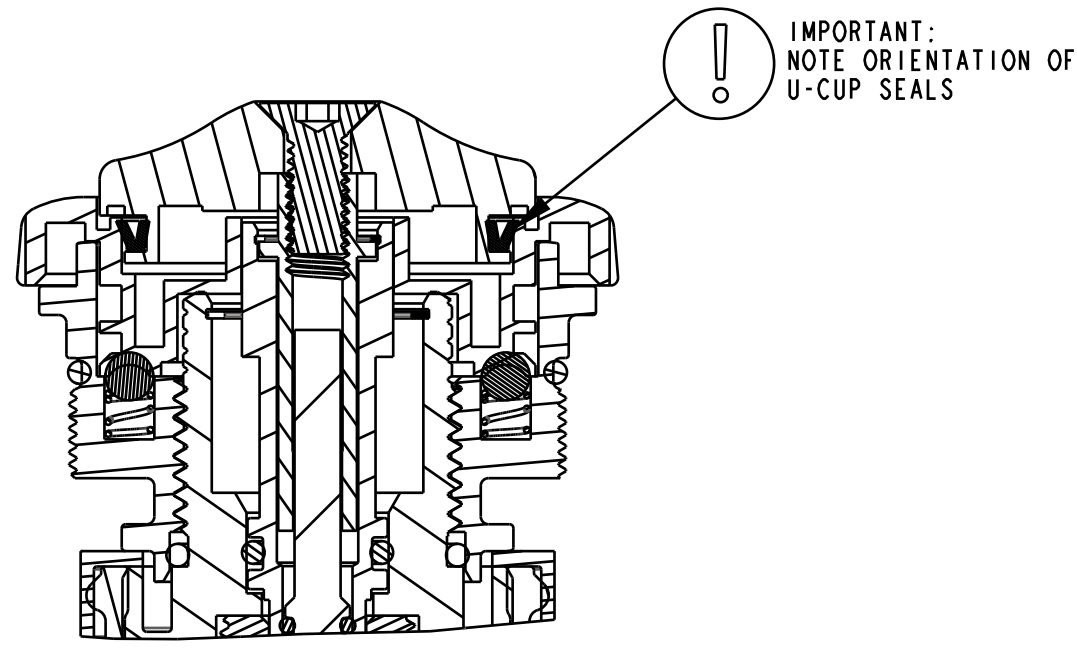

4

3

2

1

		<b>FOX Factory, Inc.</b>	Ph 831-768-1100
130 Hangar Way, Watsonville, CA 95076 USA		Fax 831-768-9312	
TITLE <b>2018 40 RC2 NBO, Cartridge Assy Complete, Black Ano</b>			
SIZE <b>C</b>	DWG. NO. <b>820-08-786-KIT</b>		
PLOT SCALE 0.50:1		SHEET 1 OF 1	