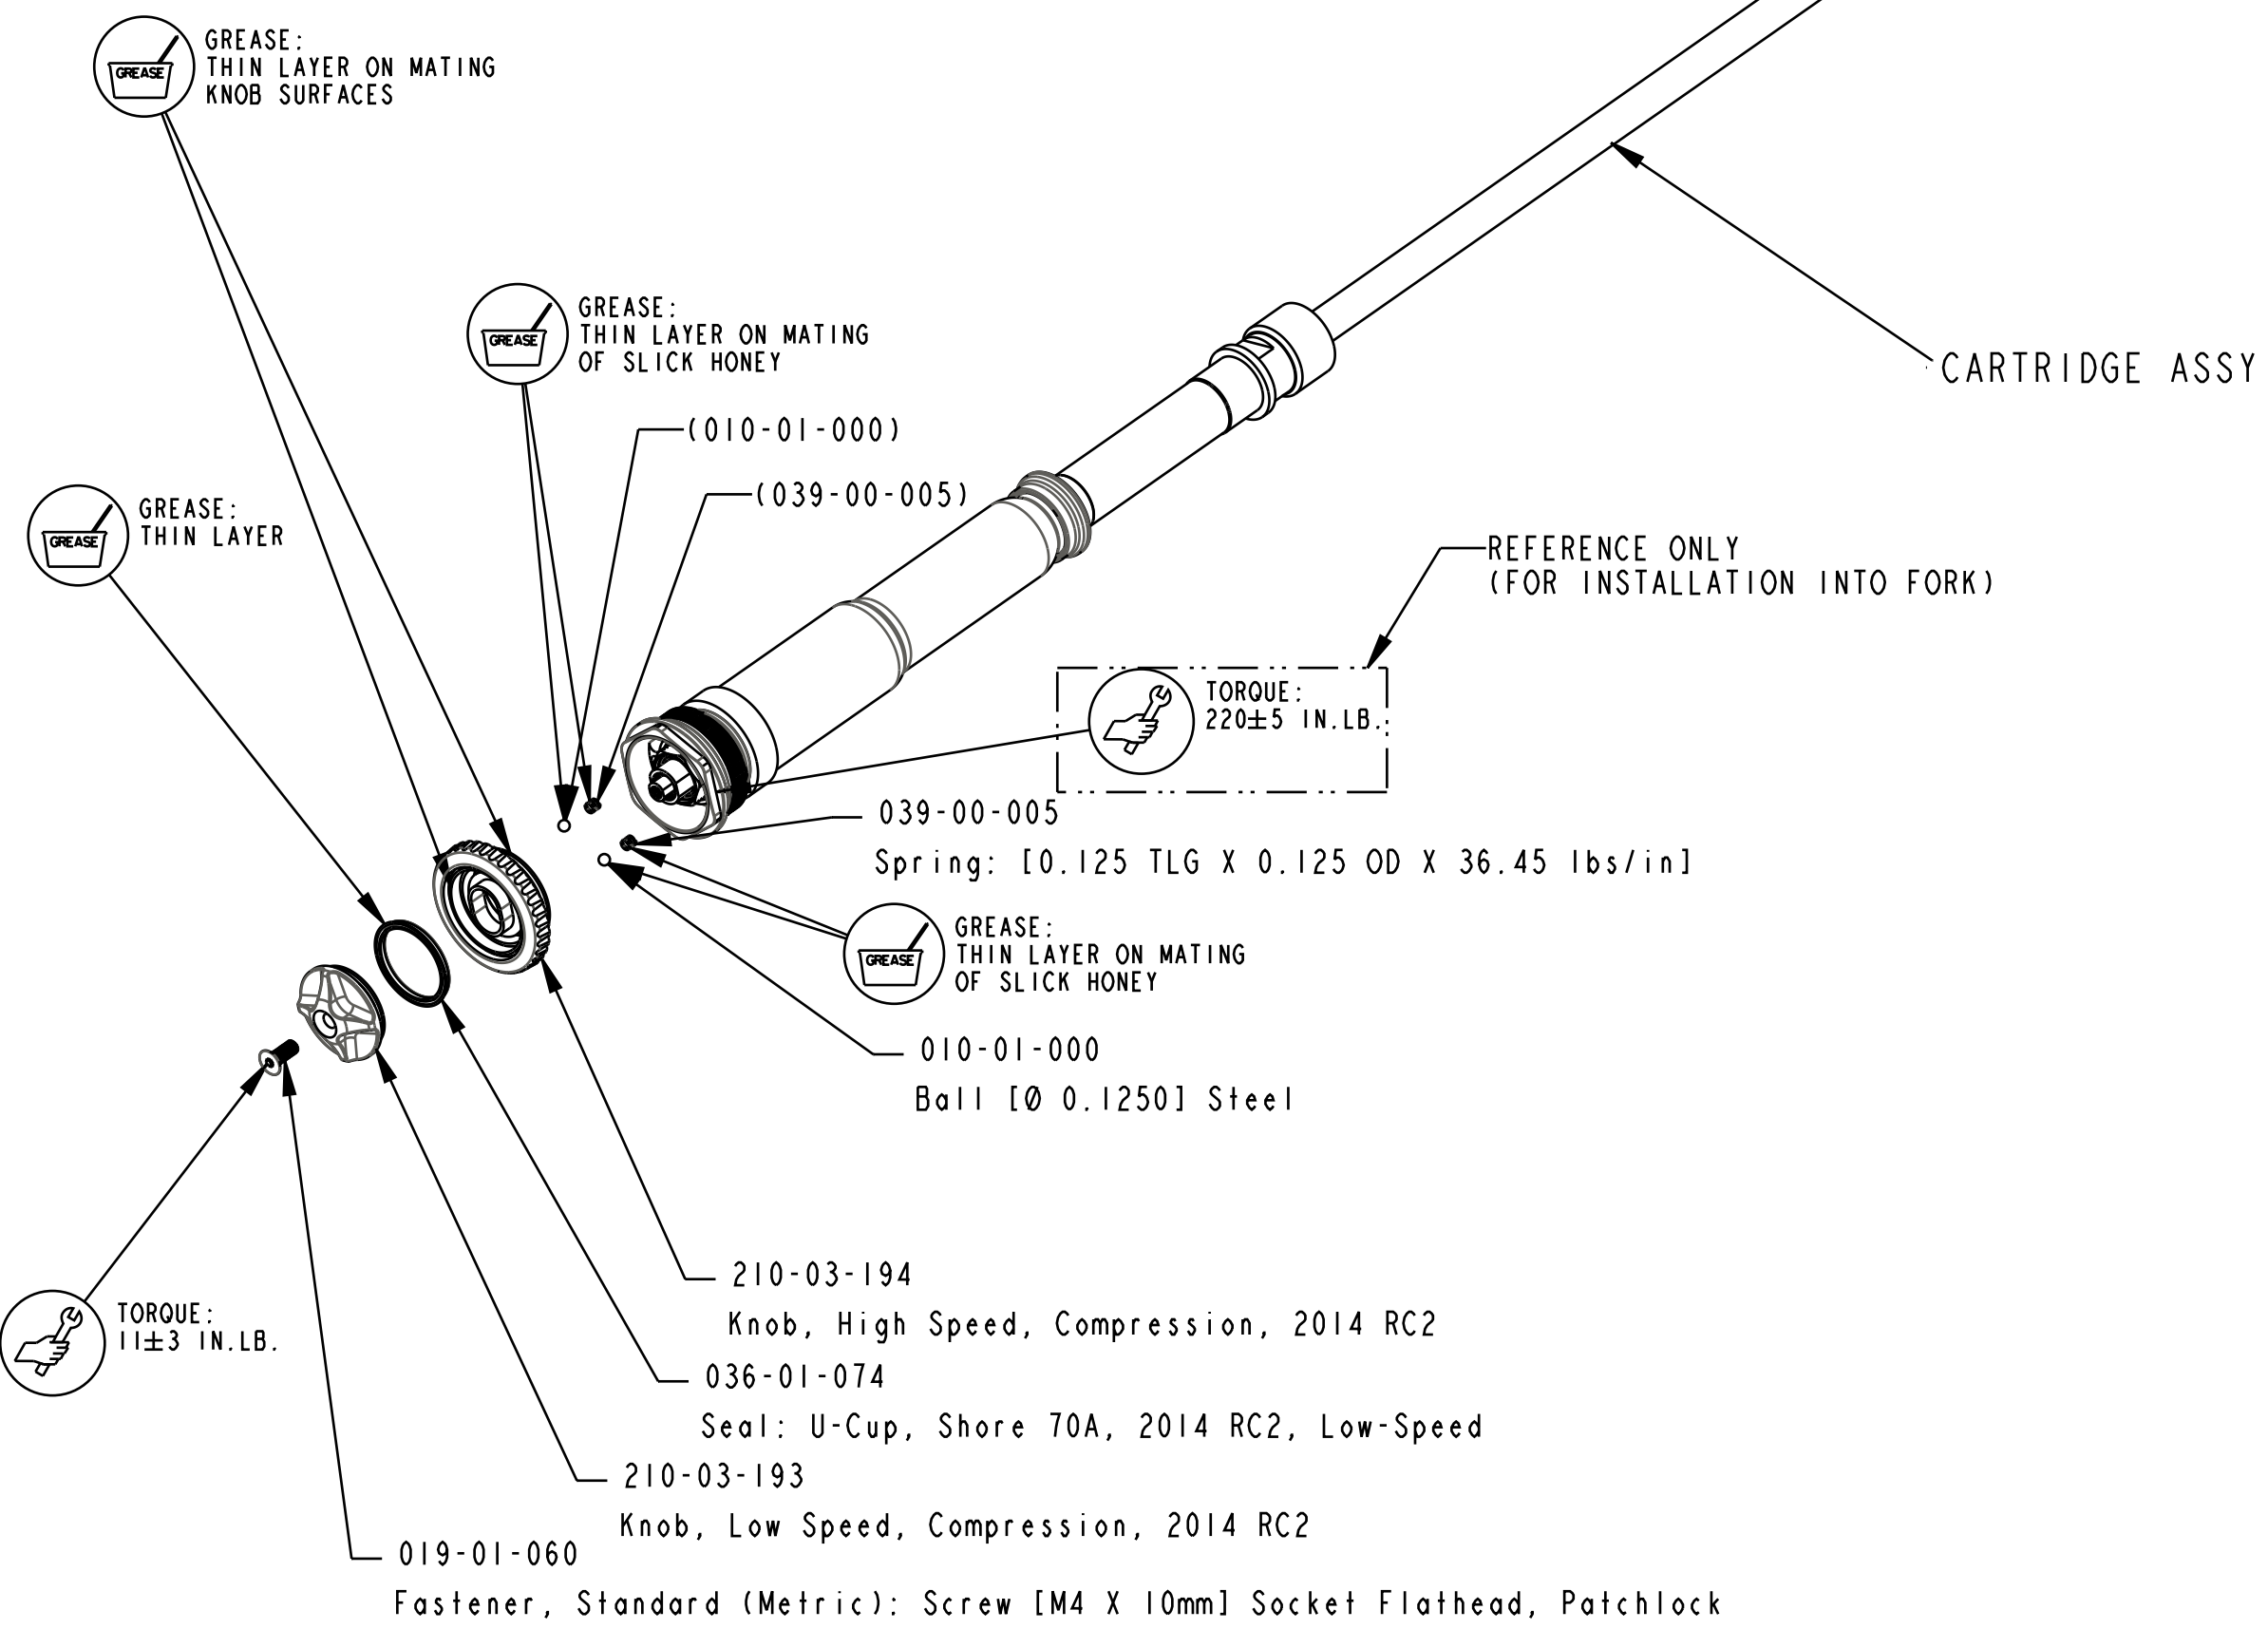

4

3

2

1

		<b>FOX Factory, Inc.</b>	Ph 831-768-1100
130 Hangar Way, Watsonville, CA 95076 USA		Fax 831-768-9312	
TITLE <b>2018 40 RC2 NBO, Cartridge Assy Complete, Black Ano</b>			
SIZE <b>C</b>	DWG. NO. <b>820-08-786-KIT</b>		
PLOT SCALE 0.50:1		SHEET 1 OF 1	