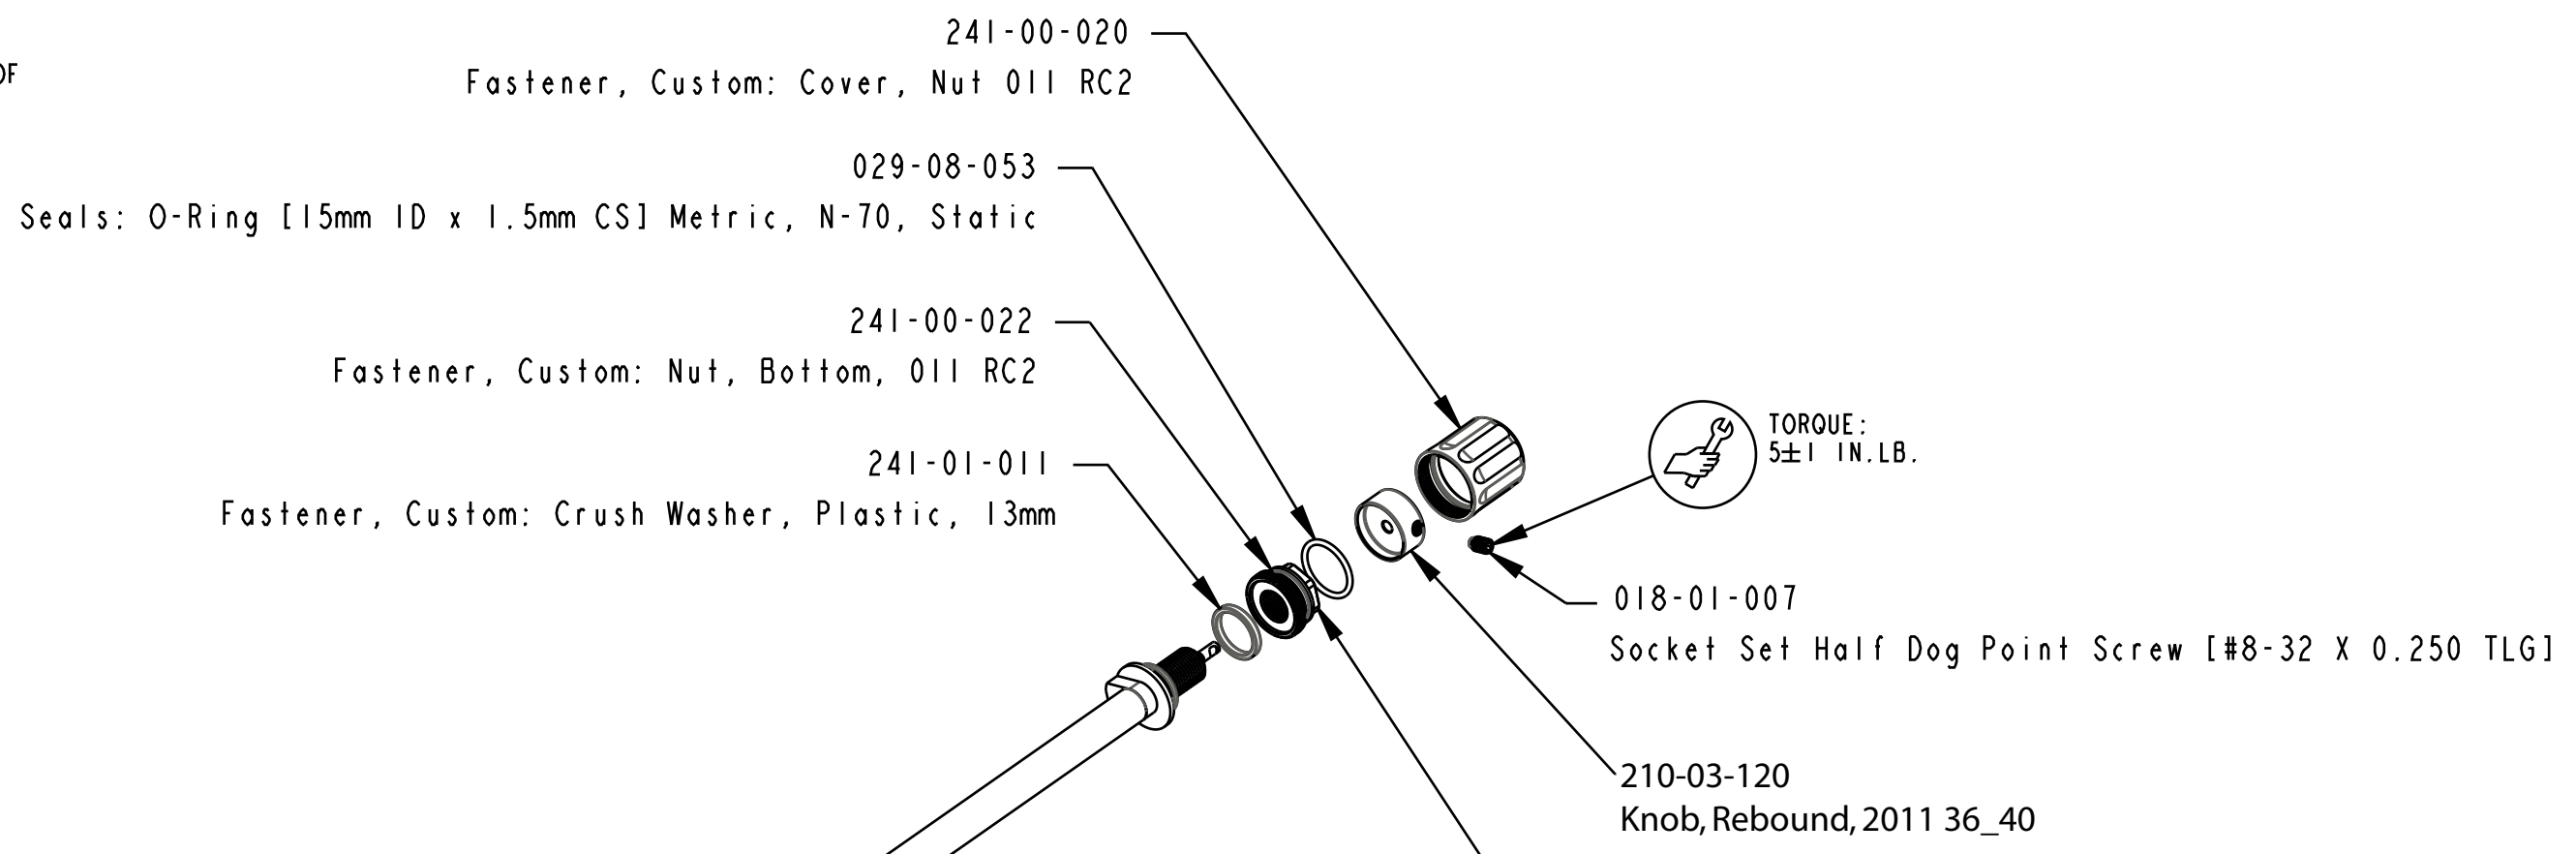

4

3

2

1

		<b>FOX Factory, Inc.</b>	Ph 831-768-1100
130 Hangar Way, Watsonville, CA 95076 USA		Fax 831-768-9312	
TITLE <b>2018 40 RC2 NBO, Cartridge Assy Complete, Black Ano</b>			
SIZE <b>C</b>	DWG. NO. <b>820-08-786-KIT</b>		
PLOT SCALE 0.50:1		SHEET 1 OF 1	