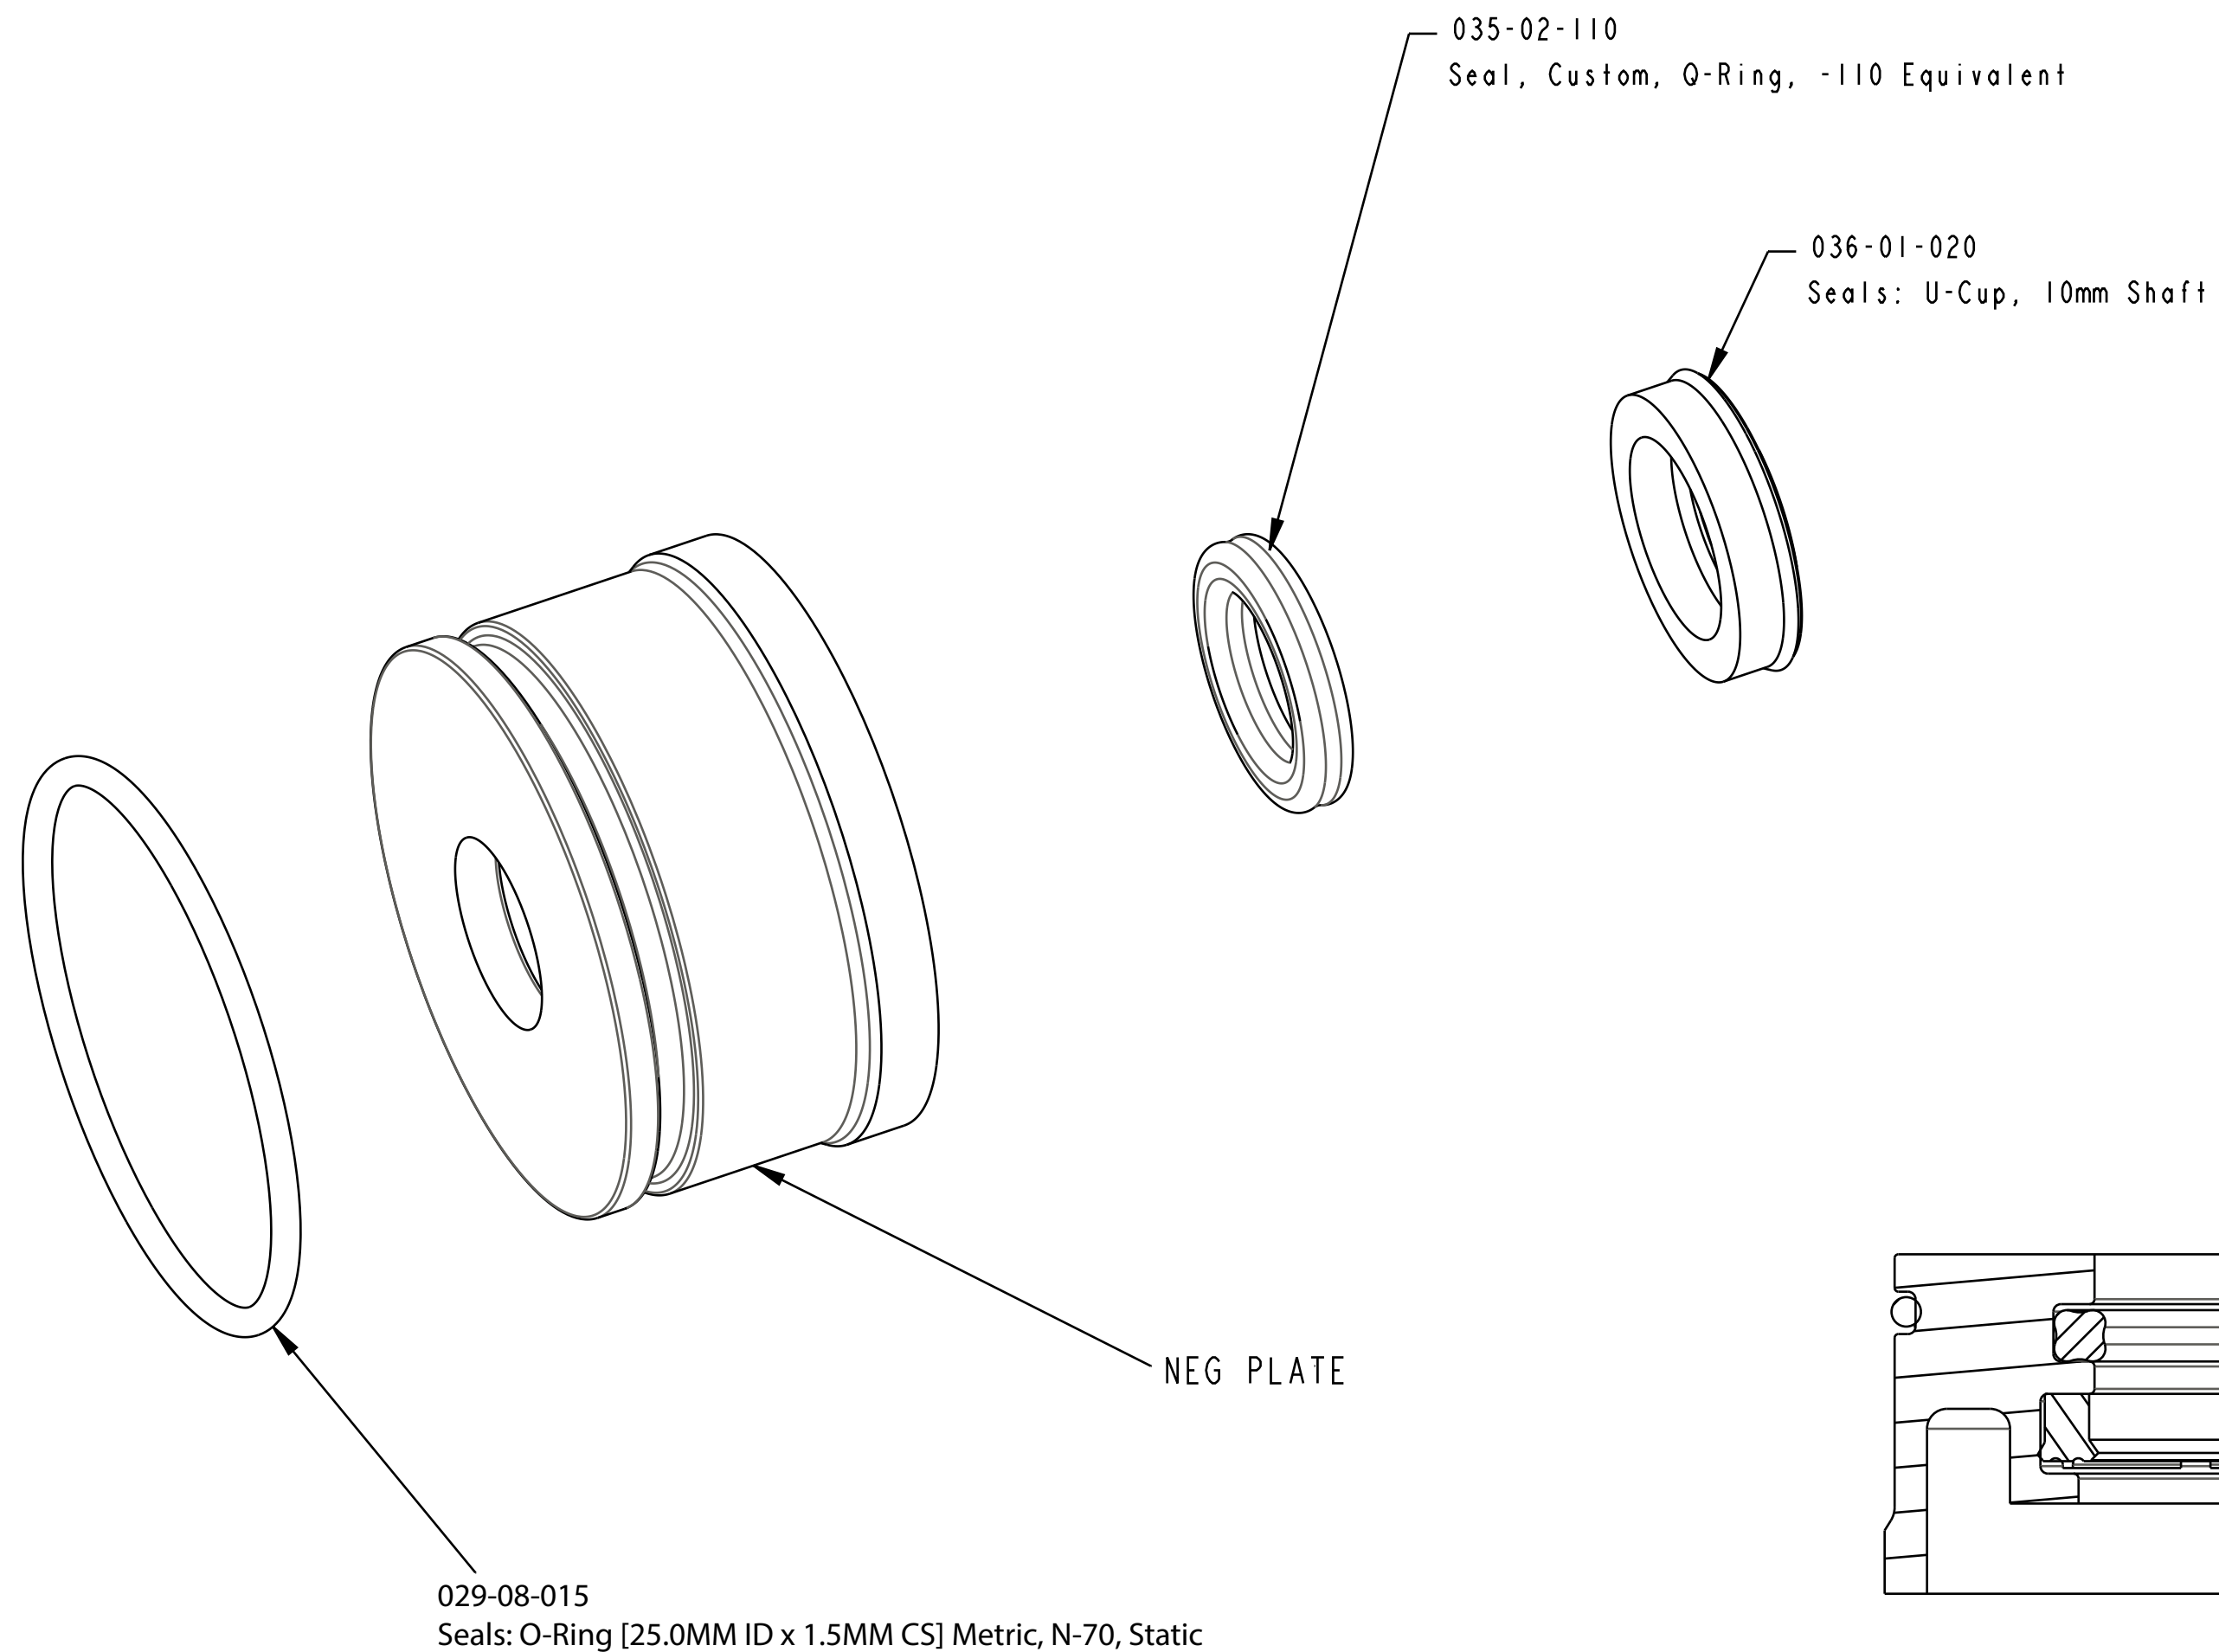

B

B

A

A

- PROPRIETARY -  
 THIS DOCUMENT CONTAINS CONFIDENTIAL, PROPRIETARY INFORMATION  
 THAT IS FOX PROPERTY. DO NOT DISCLOSE TO OR DUPLICATE  
 FOR OTHERS EXCEPT AS AUTHORIZED BY FOX.

		<b>FOX Factory, Inc.</b>	Ph 831-768-1100
		130 Hangar Way, Watsonville, CA 95076 USA	Fax 831-768-9312
TITLE <b>Neg Plate Subassemblies, 2018</b>			
FLOAT LC NA 2, 32, 1.110 Bore			
SIZE	DWG. NO.		
<b>C</b>			
PLOT SCALE 3.00:1		SHEET 1 OF 1	