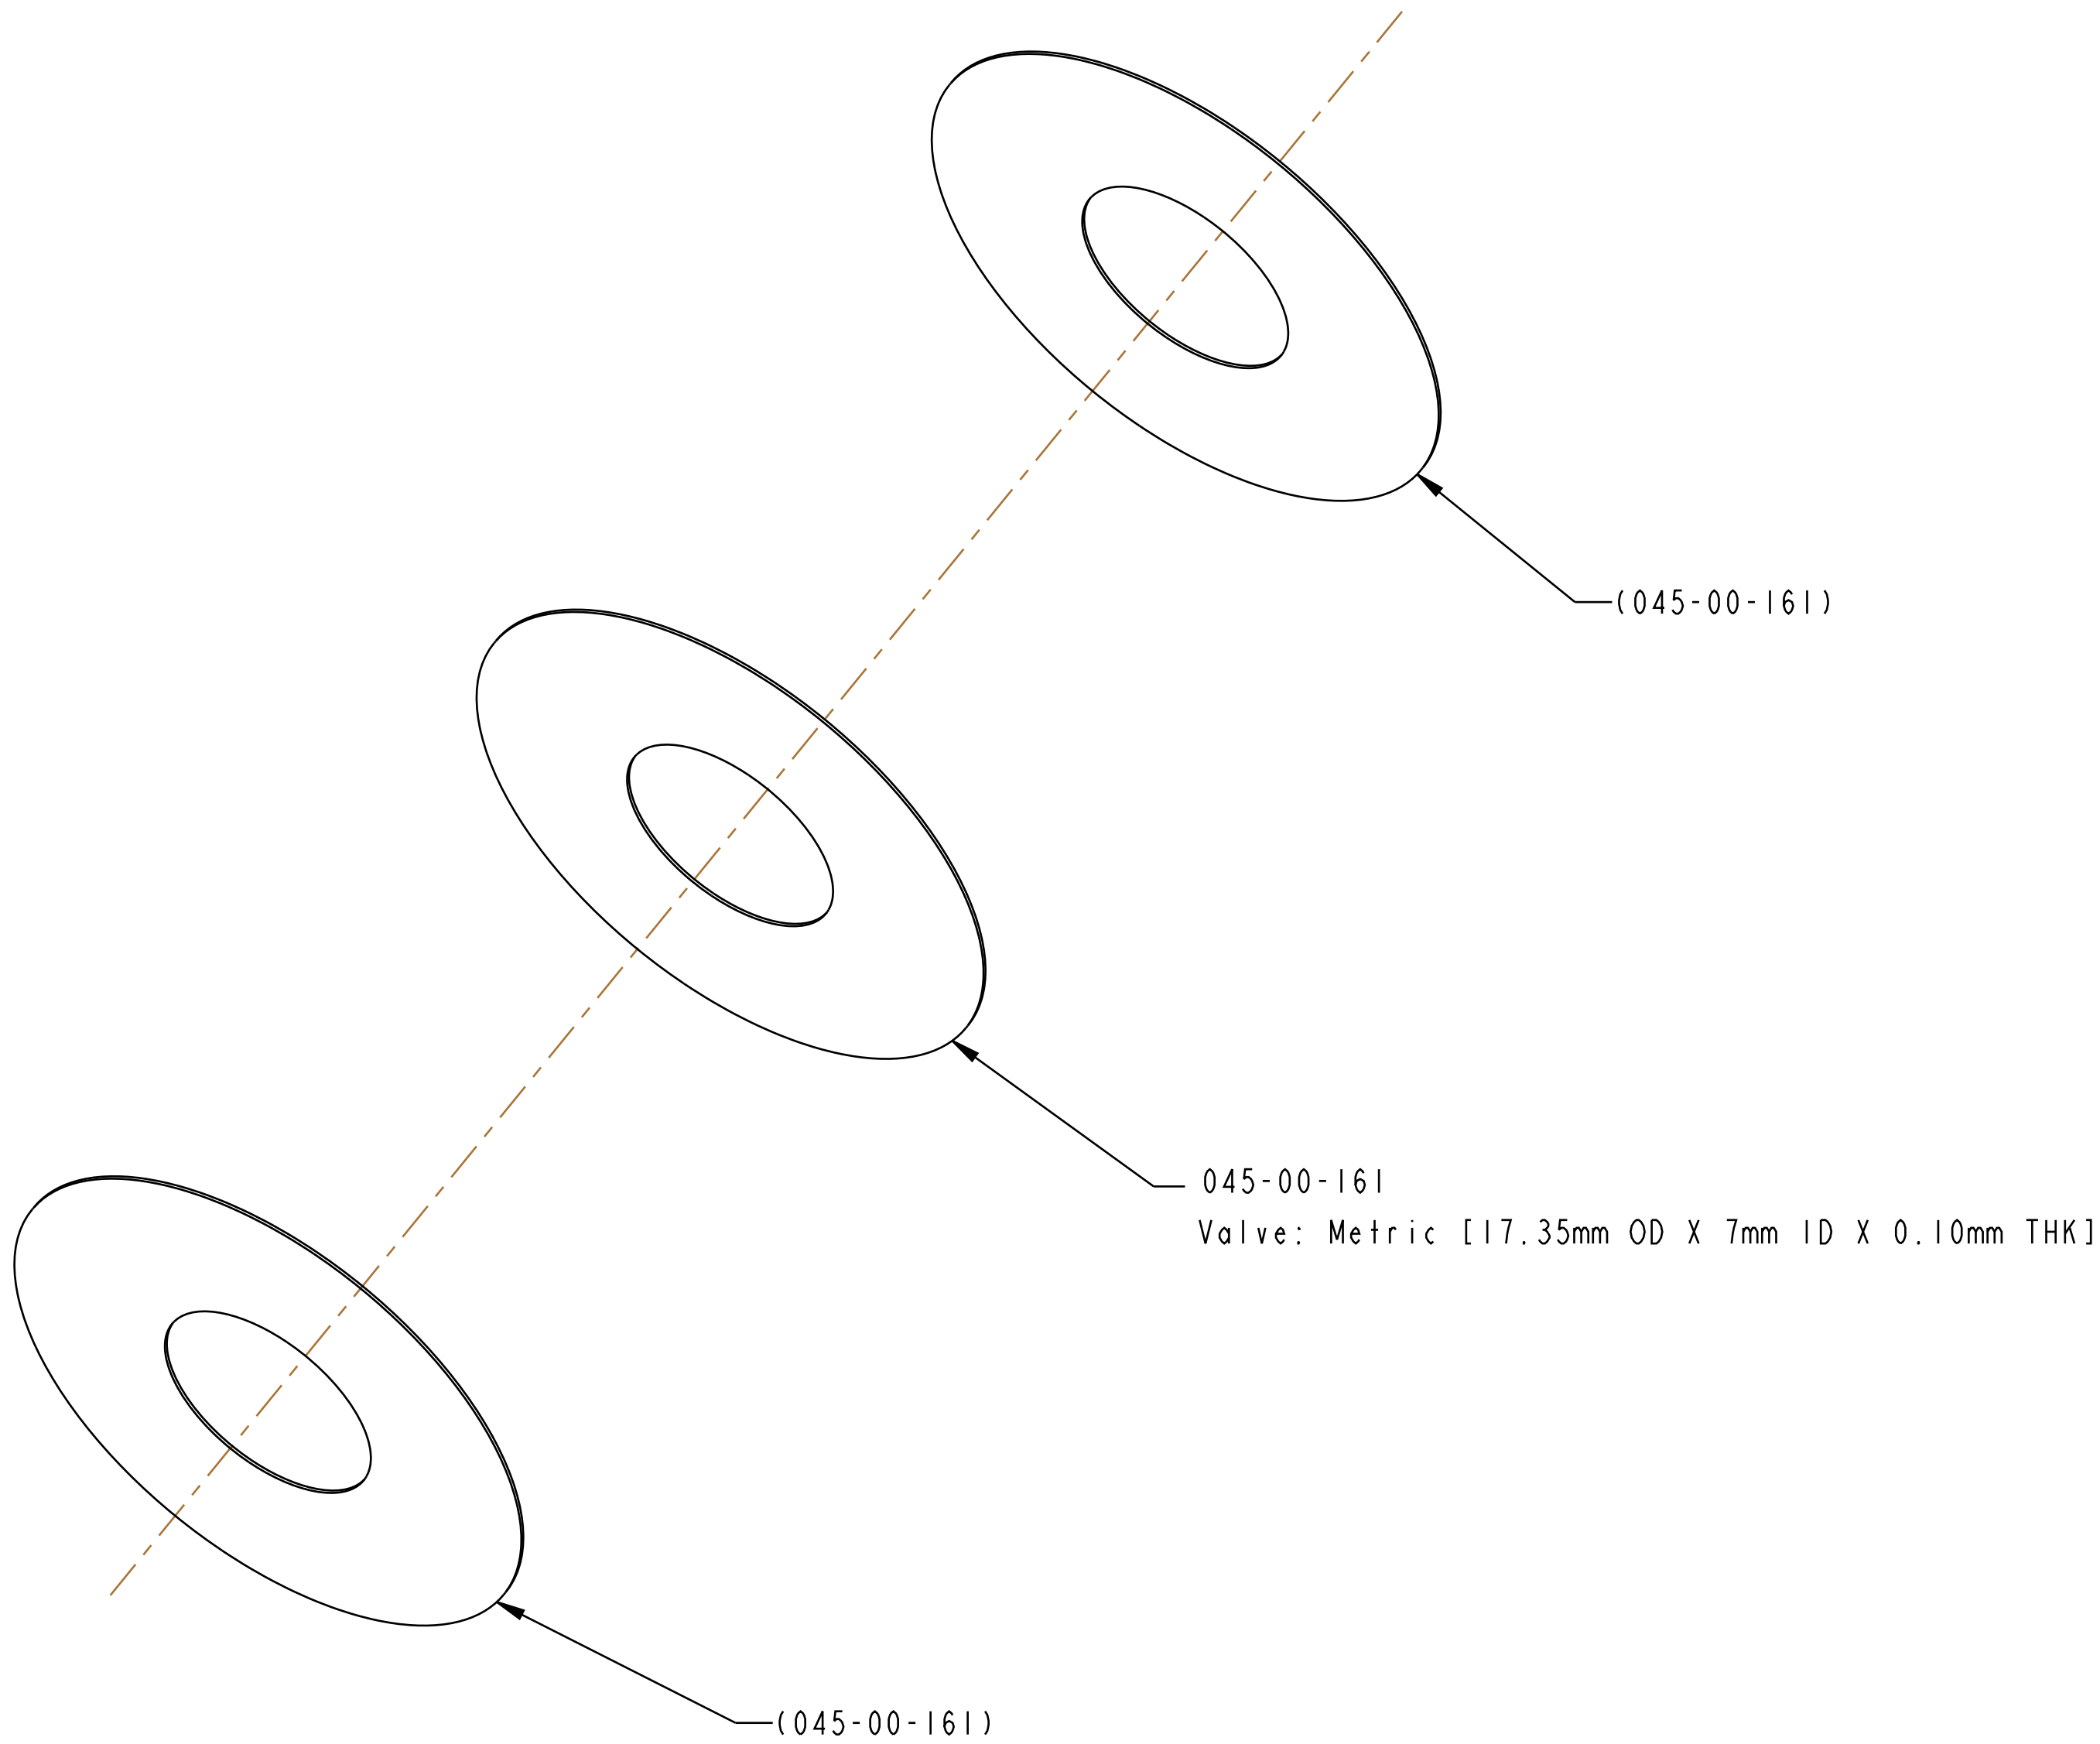

4

3

2

1

D

D

C

C

B

B

A

A

- PROPRIETARY -
THIS DOCUMENT CONTAINS CONFIDENTIAL, PROPRIETARY INFORMATION
THAT IS FOX PROPERTY. DO NOT DISCLOSE TO OR DUPLICATE
FOR OTHERS EXCEPT AS AUTHORIZED BY FOX.

		FOX Factory, Inc.	Ph 831-768-1100
		130 Hangar Way, Watsonville, CA 95076 USA	Fax 831-768-9312
TITLE	2019 Grip2		
Rebound Valving, Long Travel			
SIZE	DWG. NO.	820-03-526-KIT	
C	PLOT SCALE 6:1		SHEET 1 OF 1