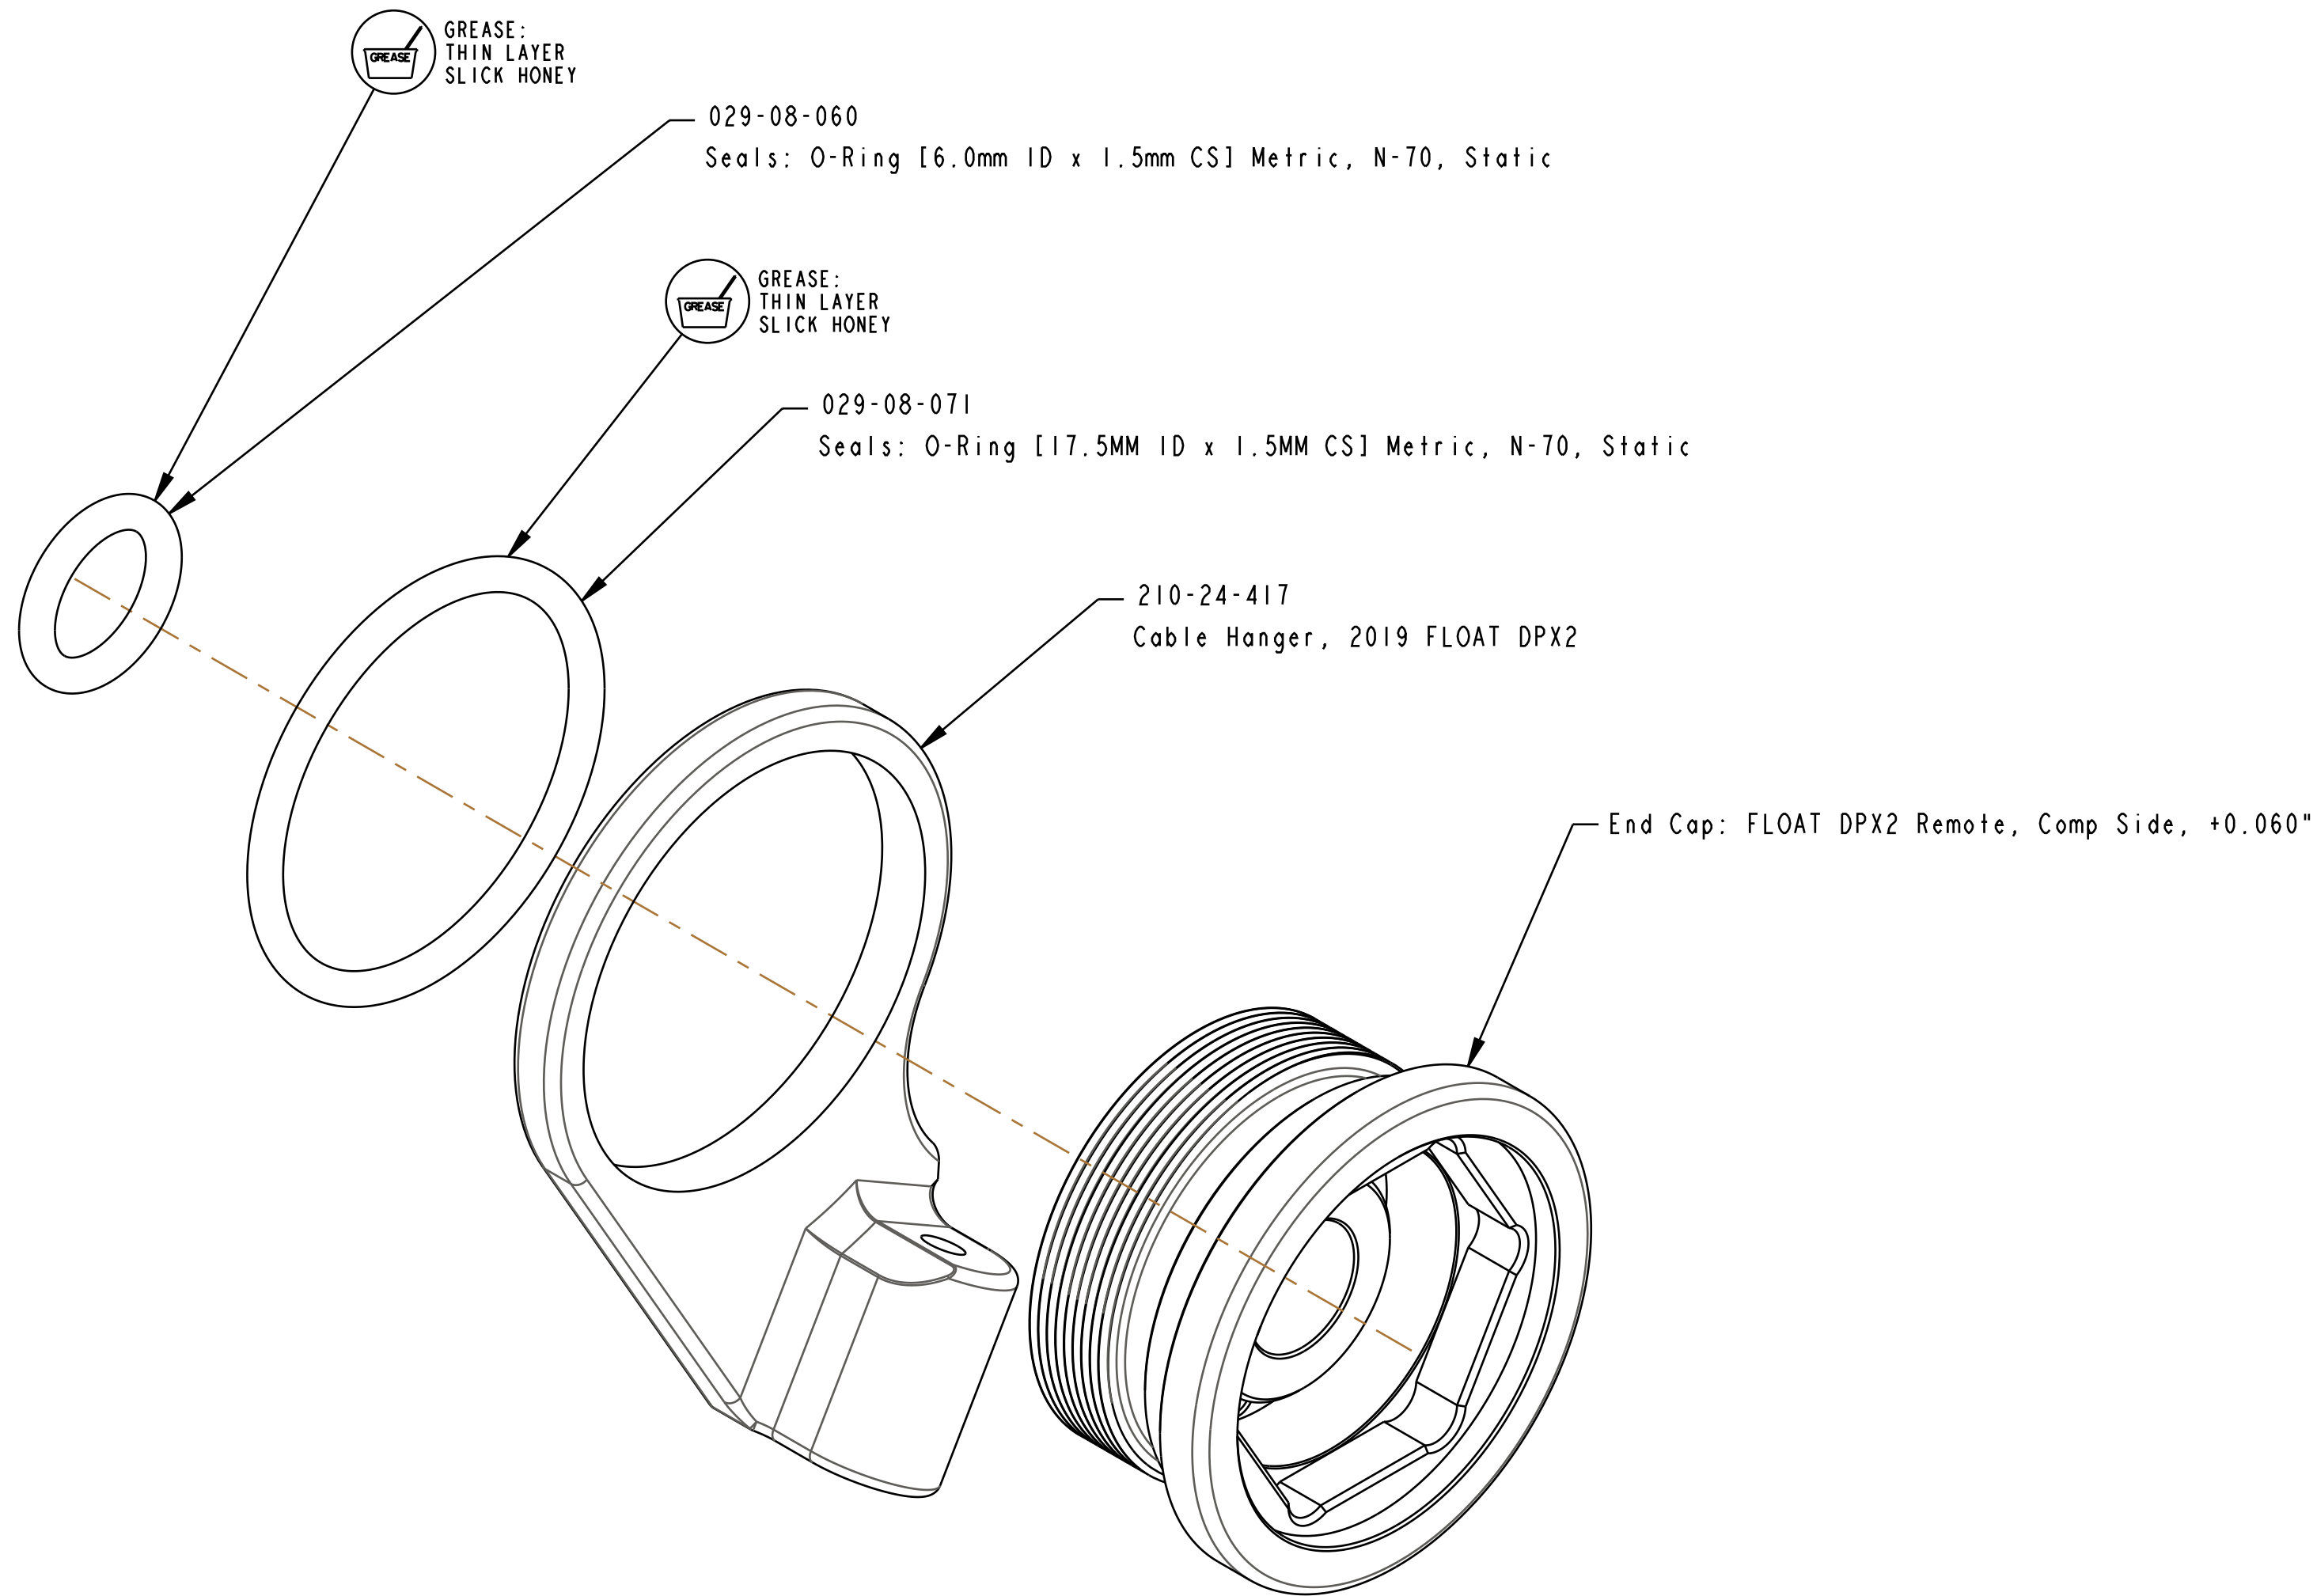

B

B

A

A

SCALE 4:1

- PROPRIETARY -
 THIS DOCUMENT CONTAINS CONFIDENTIAL, PROPRIETARY INFORMATION
 THAT IS FOX PROPERTY. DO NOT DISCLOSE TO OR DUPLICATE
 FOR OTHERS EXCEPT AS AUTHORIZED BY FOX.

		FOX Factory, Inc.	Ph 831-768-1100
		130 Hangar Way, Watsonville, CA 95076 USA	Fax 831-768-9312
TITLE Eyelet Cap Assembly: DPX2 Remote, Compression Side			
SIZE	DWG. NO.	804-00-155-KIT	
PLOT SCALE	4:1	SHEET 1 OF 1	