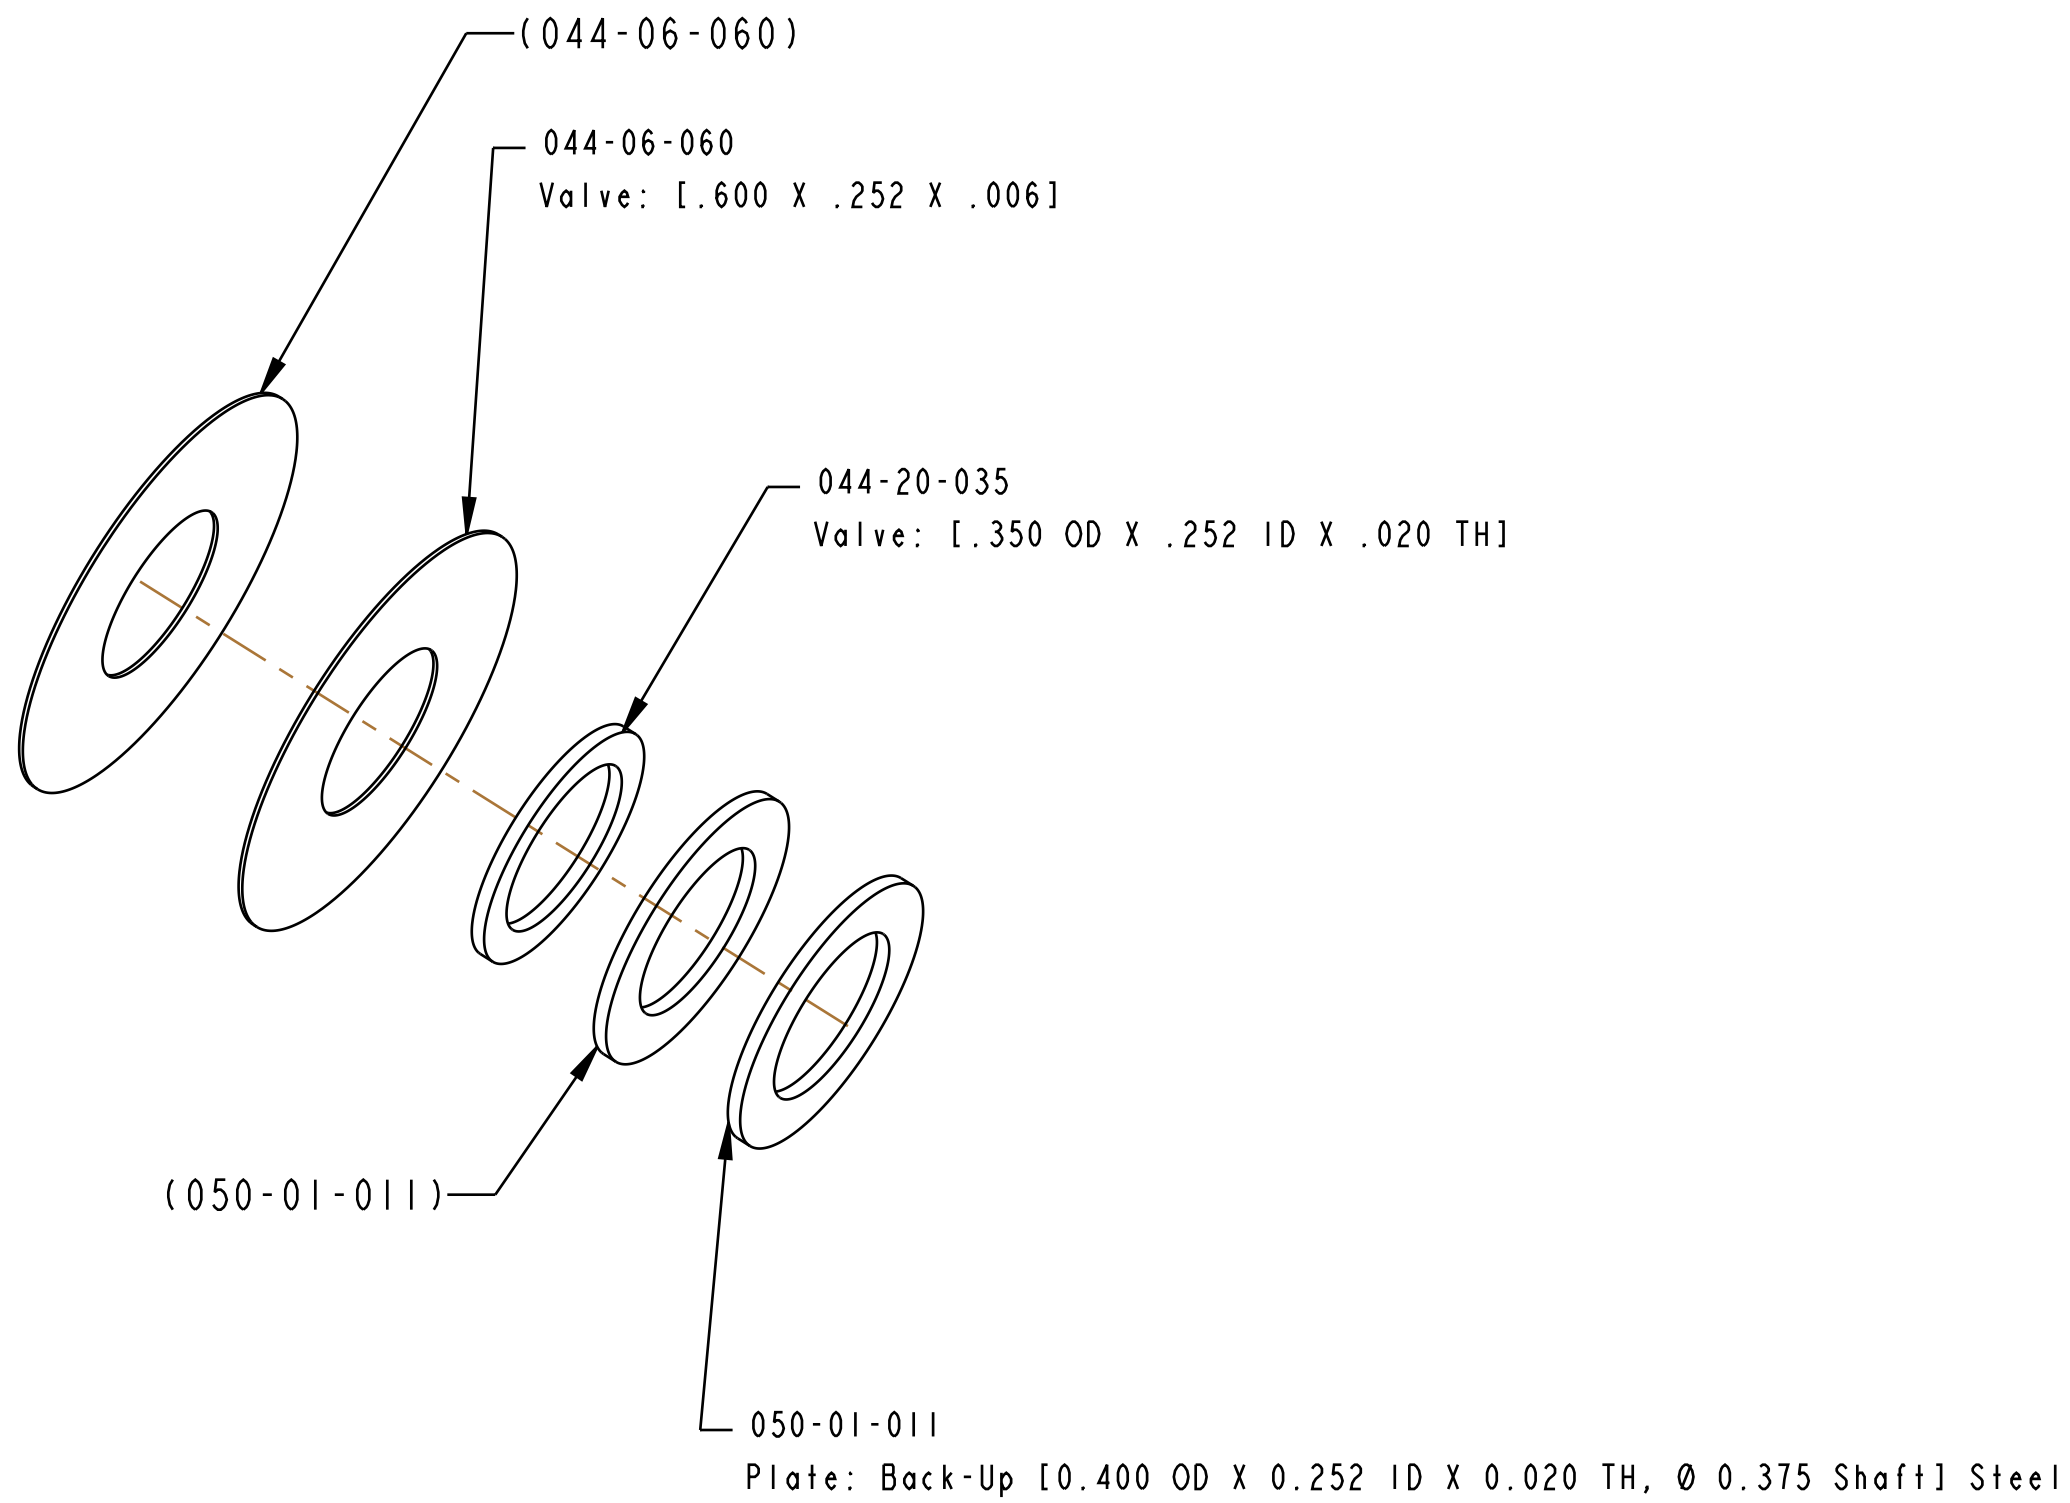

4

3

2

1

FOX **FOX Factory, Inc.** Ph 831-768-1100
130 Hangar Way, Watsonville, CA 95076 USA Fax 831-768-9312

TITLE
Valve Stack Assy: 2018 FLOAT DPX2,
Linear Rebound Light, LRL

SIZE DWG. NO. **805-05-361-KIT**

PLOT SCALE 1:1:1 SHEET 1 OF 1

- PROPRIETARY -
THIS DOCUMENT CONTAINS CONFIDENTIAL, PROPRIETARY INFORMATION
THAT IS FOX PROPERTY. DO NOT DISCLOSE TO OR DUPLICATE
FOR OTHERS EXCEPT AS AUTHORIZED BY FOX.

4