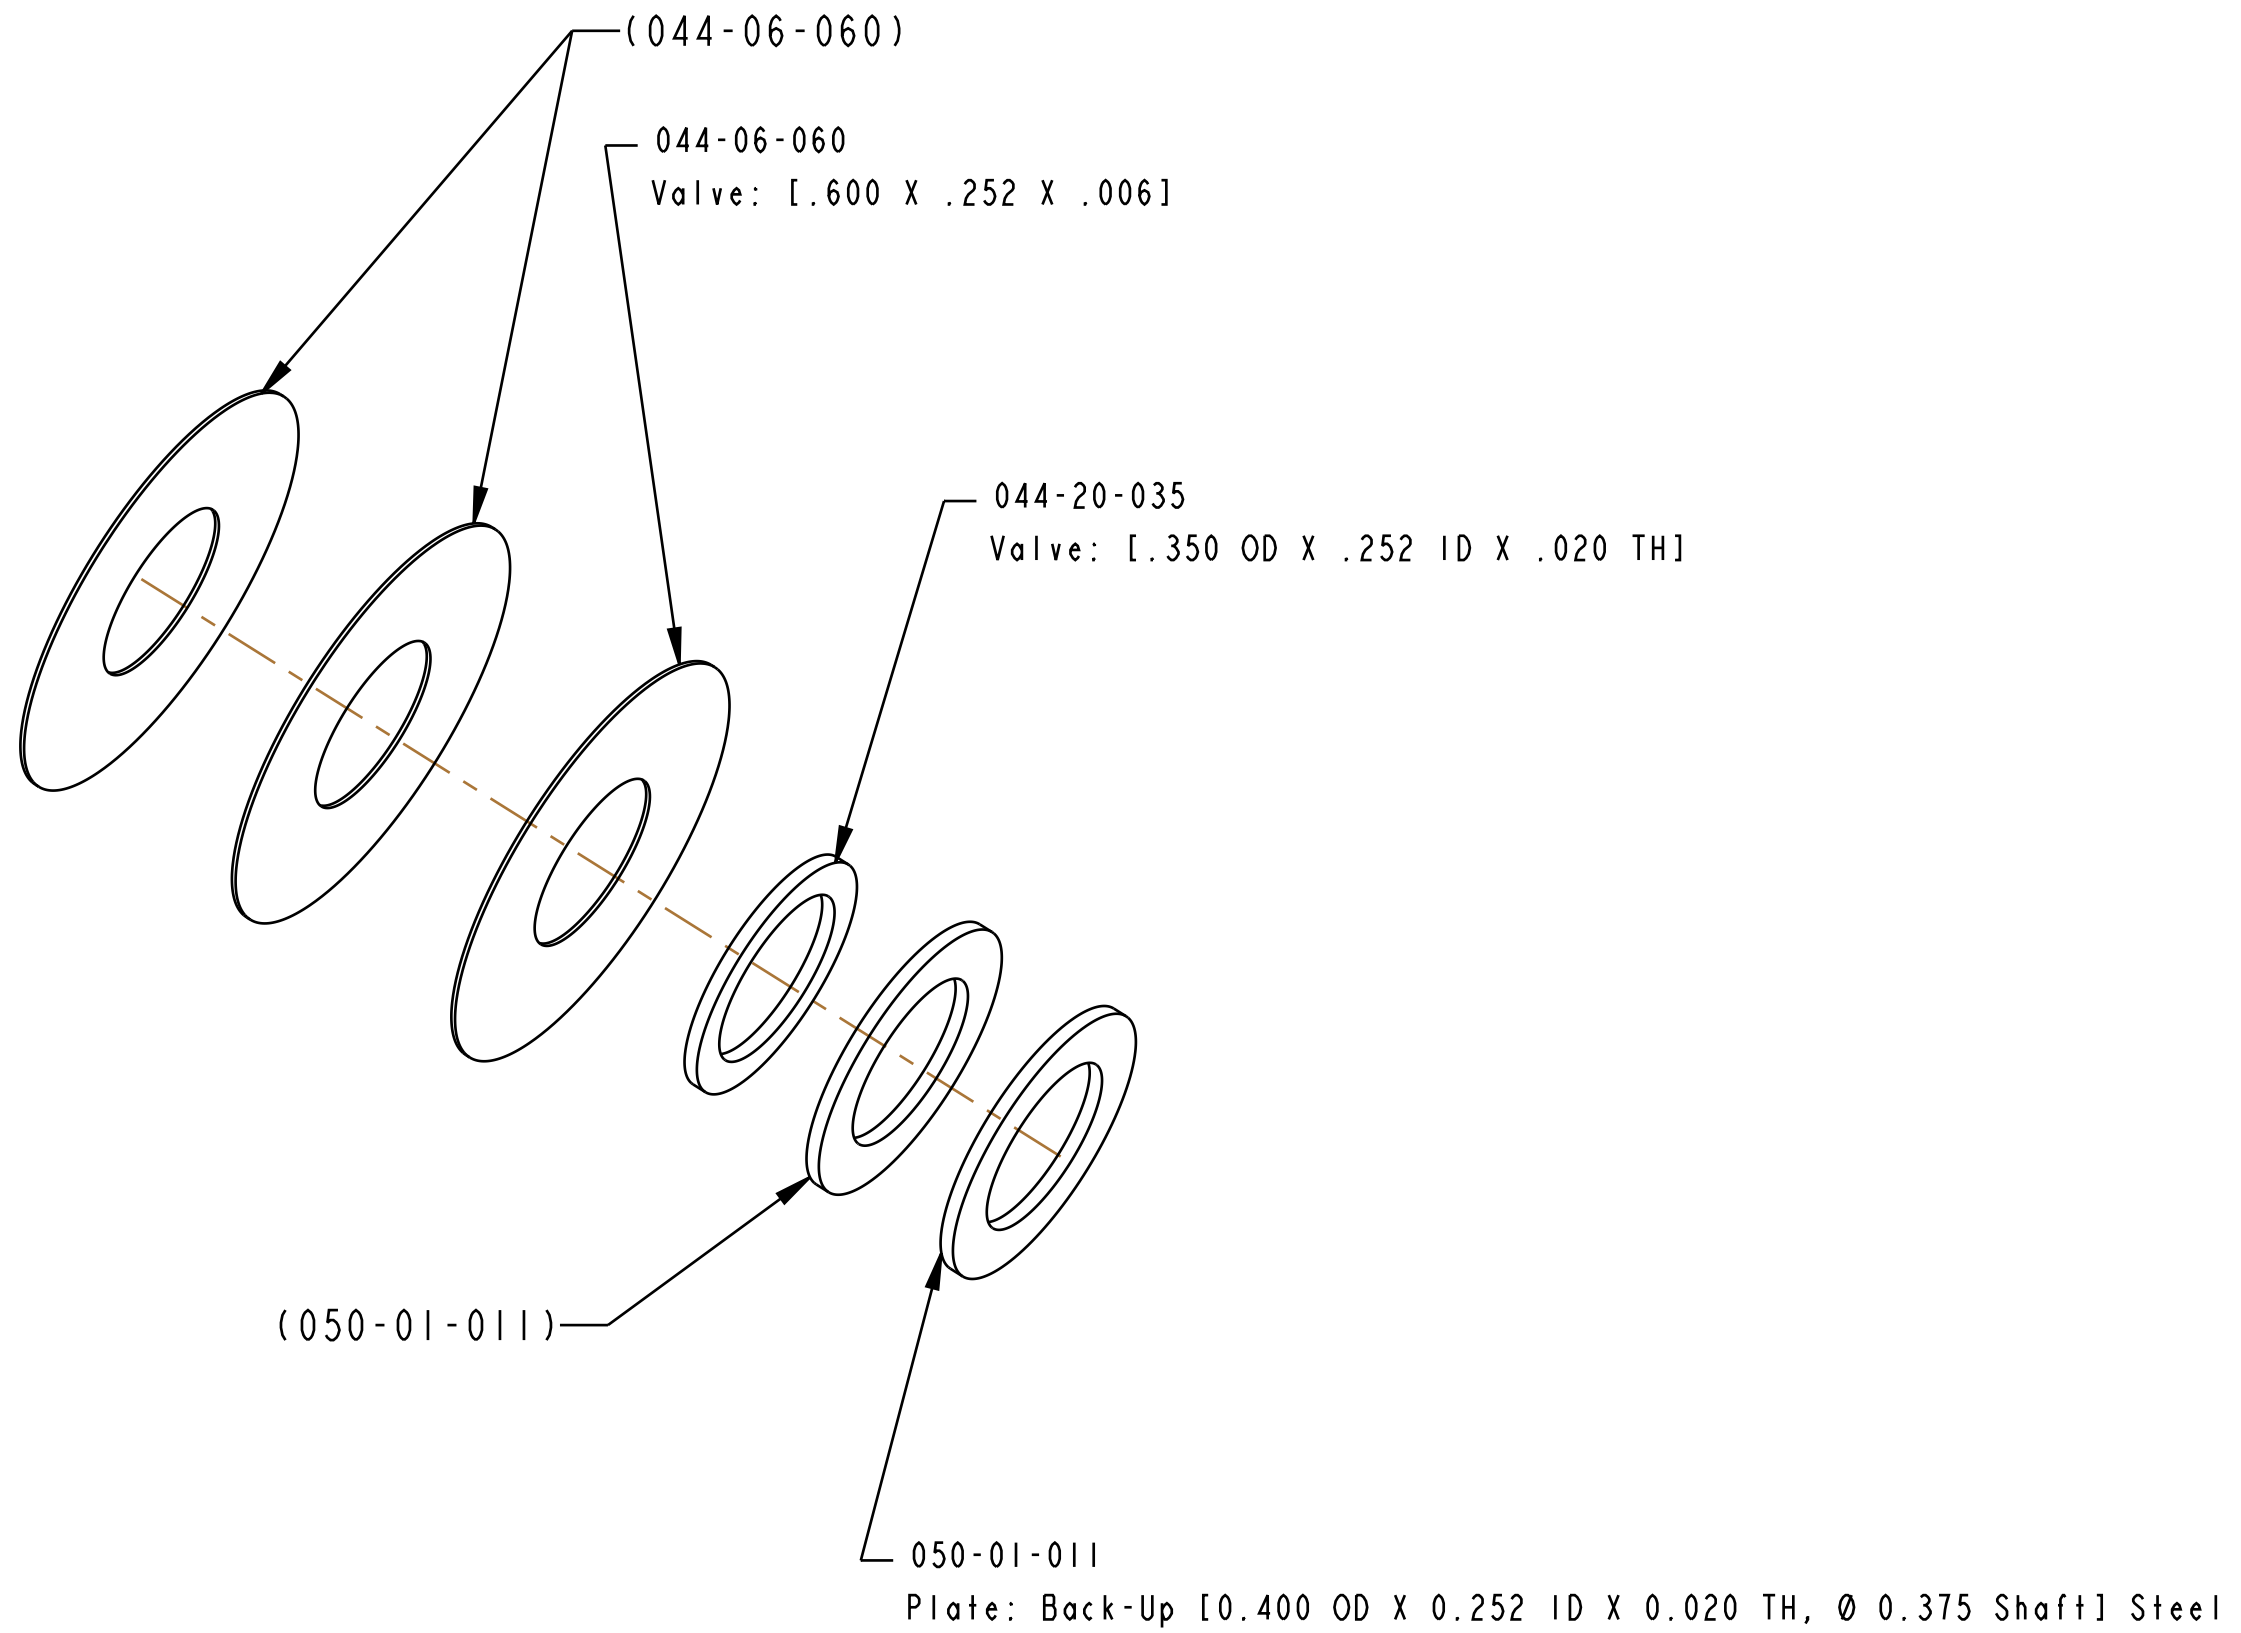

4

3

2

1

D

D

C

C

B

B

A

A

- PROPRIETARY -
THIS DOCUMENT CONTAINS CONFIDENTIAL, PROPRIETARY INFORMATION
THAT IS FOX PROPERTY. DO NOT DISCLOSE TO OR DUPLICATE
FOR OTHERS EXCEPT AS AUTHORIZED BY FOX.

		FOX Factory, Inc.	Ph 831-768-1100 Fax 831-768-9312
130 Hangar Way, Watsonville, CA 95076 USA			
TITLE Valve Stack Assy: 2018 FLOAT DPX2, Linear Rebound Medium, LRM			
SIZE	DWG. NO.	805-05-362-KIT	
C			
PLOT SCALE 1:1:1		SHEET 1 OF 1	