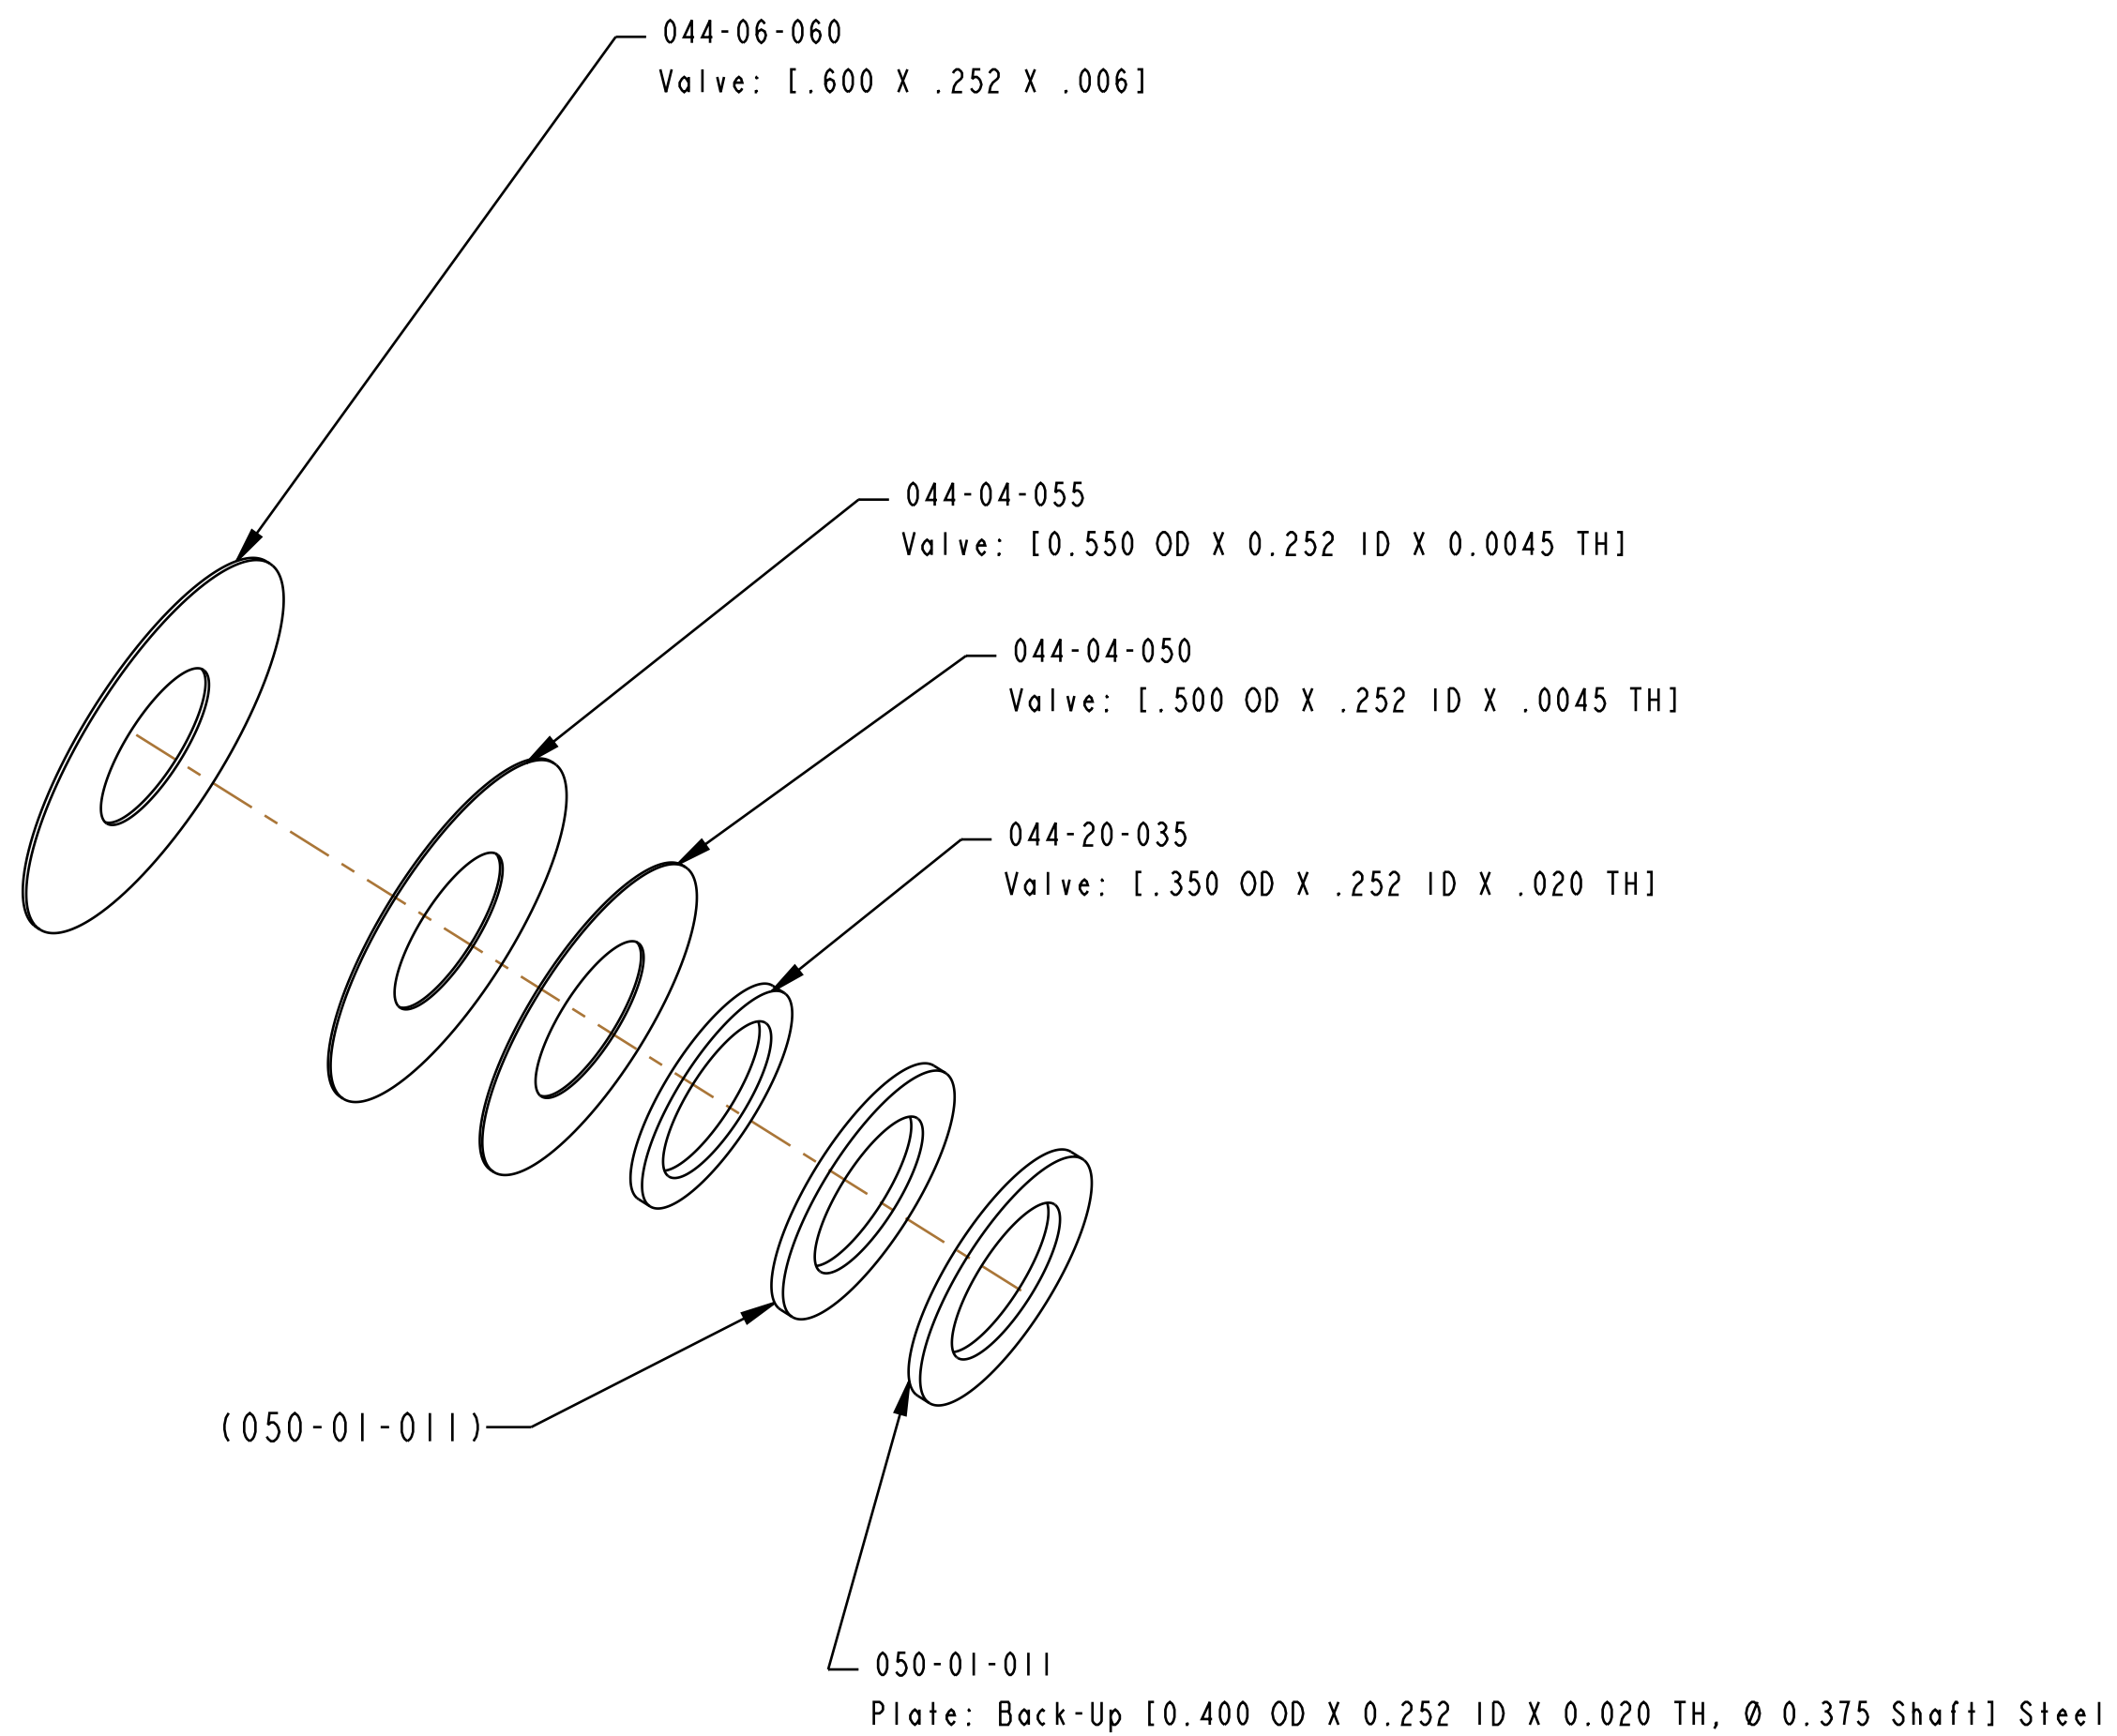

4

3

2

1

FOX **FOX Factory, Inc.** Ph 831-768-1100
130 Hangar Way, Watsonville, CA 95076 USA Fax 831-768-9312

TITLE
Valve Stack Assy: 2018 FLOAT
DPX2, RLA018

SIZE DWG. NO. **805-05-368-KIT**

PLOT SCALE 1:1:1 SHEET 1 OF 1