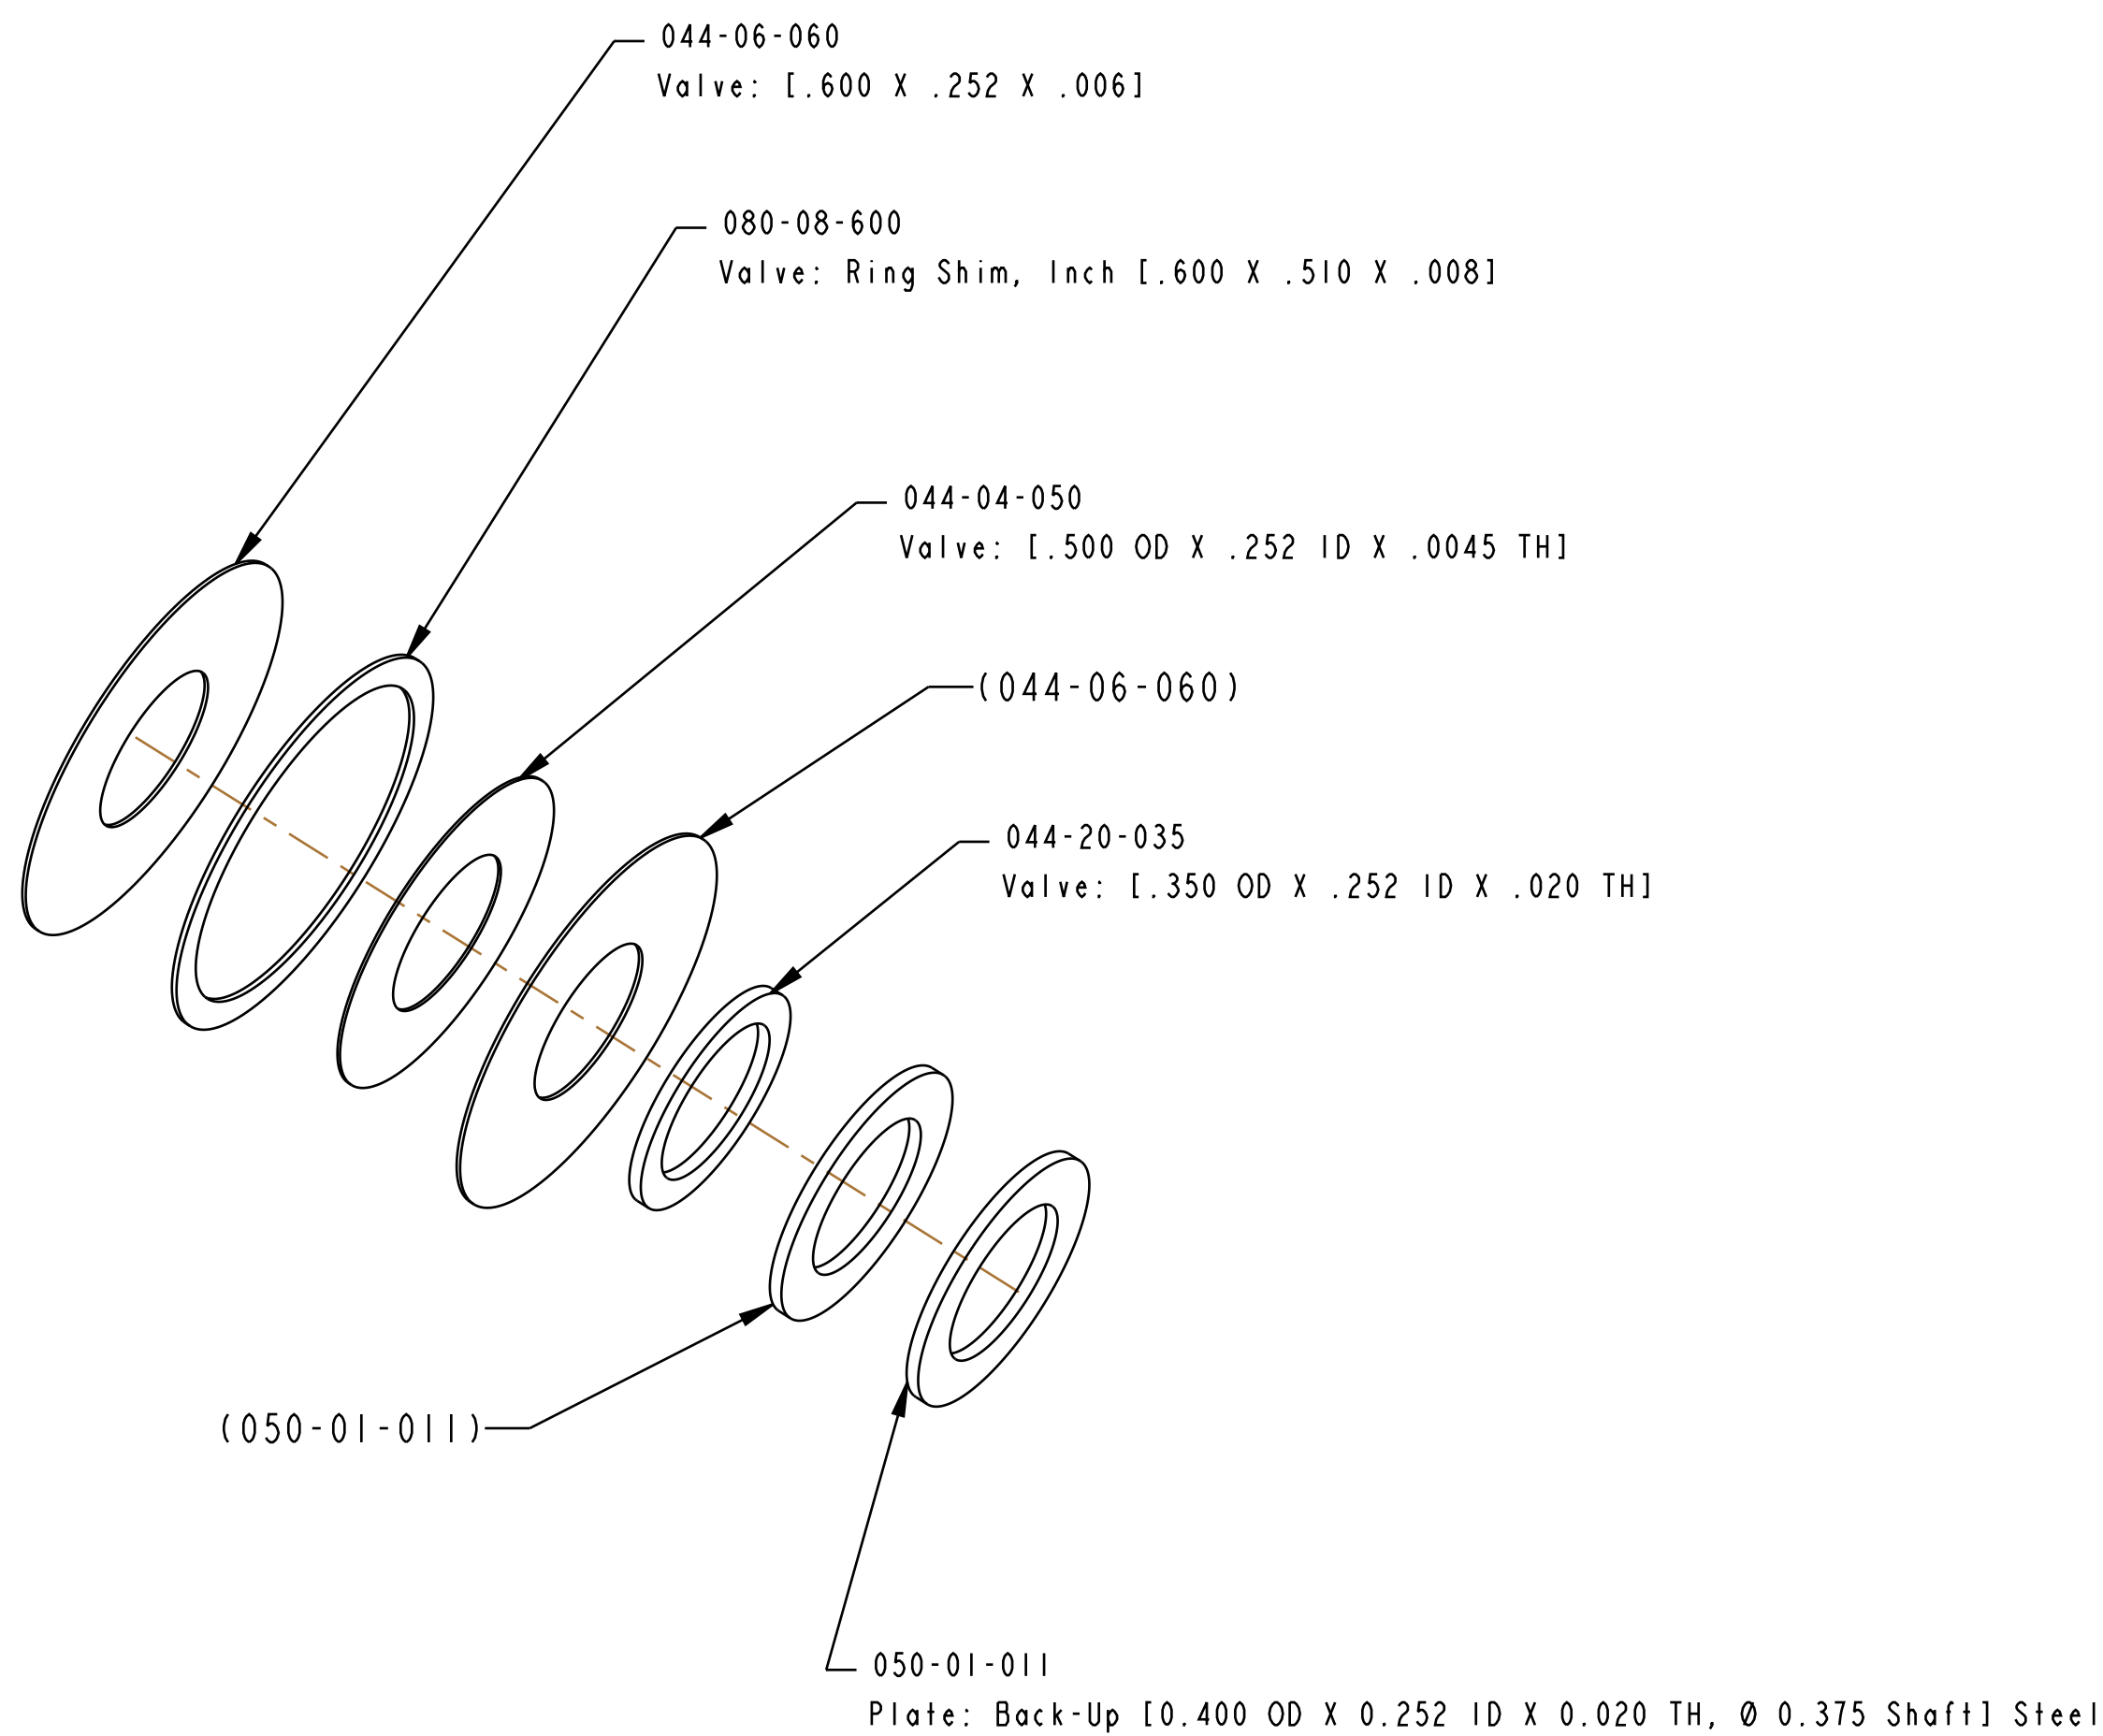

4

3

2

1

		FOX Factory, Inc.	Ph 831-768-1100 Fax 831-768-9312
130 Hangar Way, Watsonville, CA 95076 USA		TITLE Valve Stack Assy: 2018 FLOAT DPX2, RLA011	
SIZE C	DWG. NO. 805-05-369-KIT	PLOT SCALE 1:1:1	
		SHEET 1 OF 1	