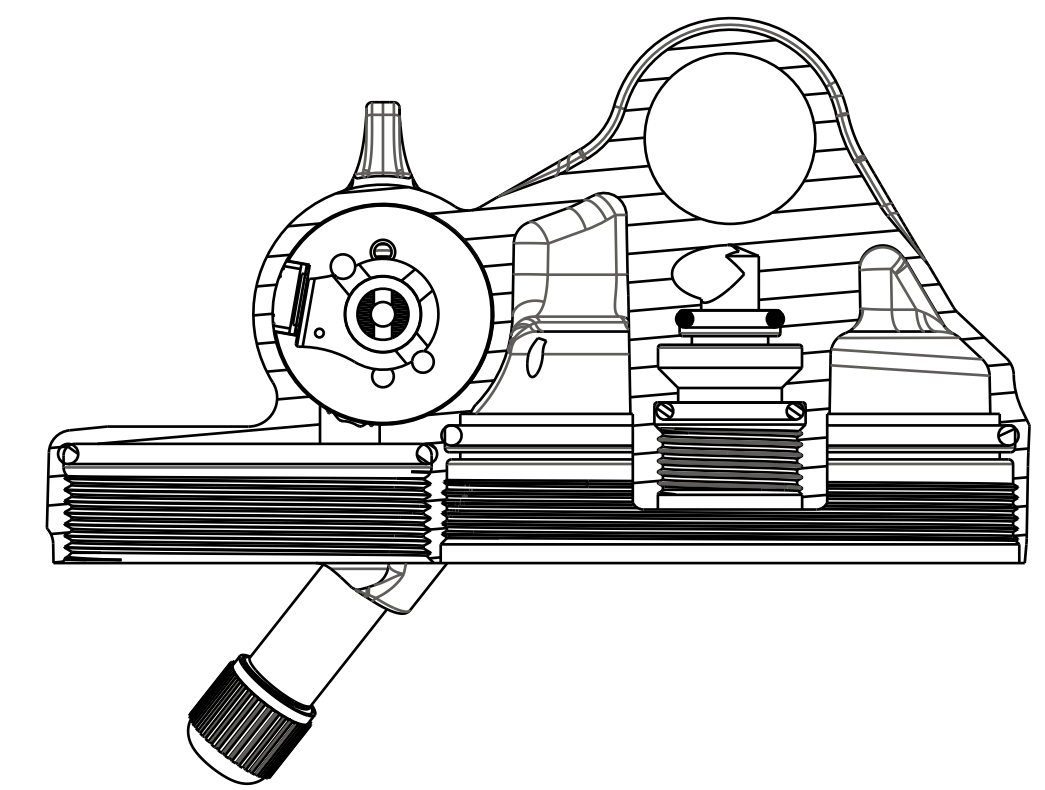

802-00-007-KIT Air Valve Assy: Slim [M6 X .75, 1.150 TLG]

010-00-057 Air Valve Parts: Cap, Air Valve [.305-32], Black, 6061

SECTION B-B

SECTION A-A