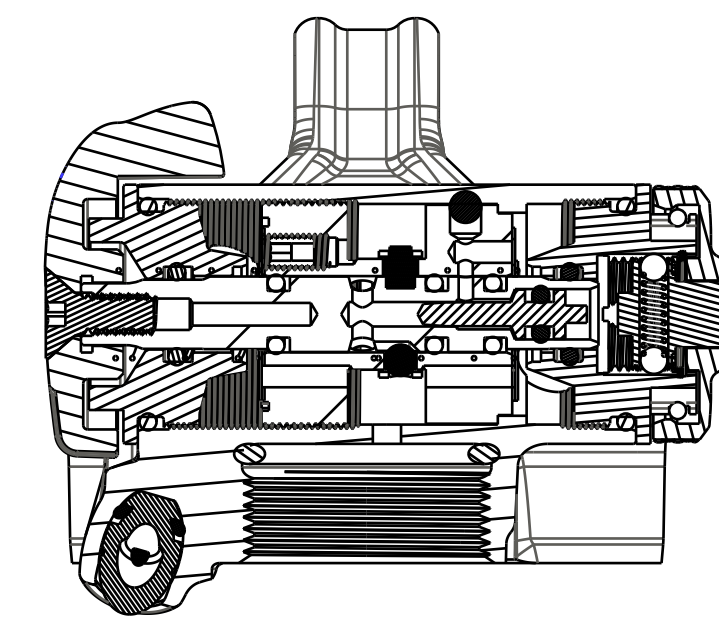

802-00-007-KIT Air Valve Assy: Slim [M6 X .75, 1.150 TLG]

010-00-057 Air Valve Parts: Cap, Air Valve [.305-32], Black, 6061

SECTION B-B

SECTION A-A