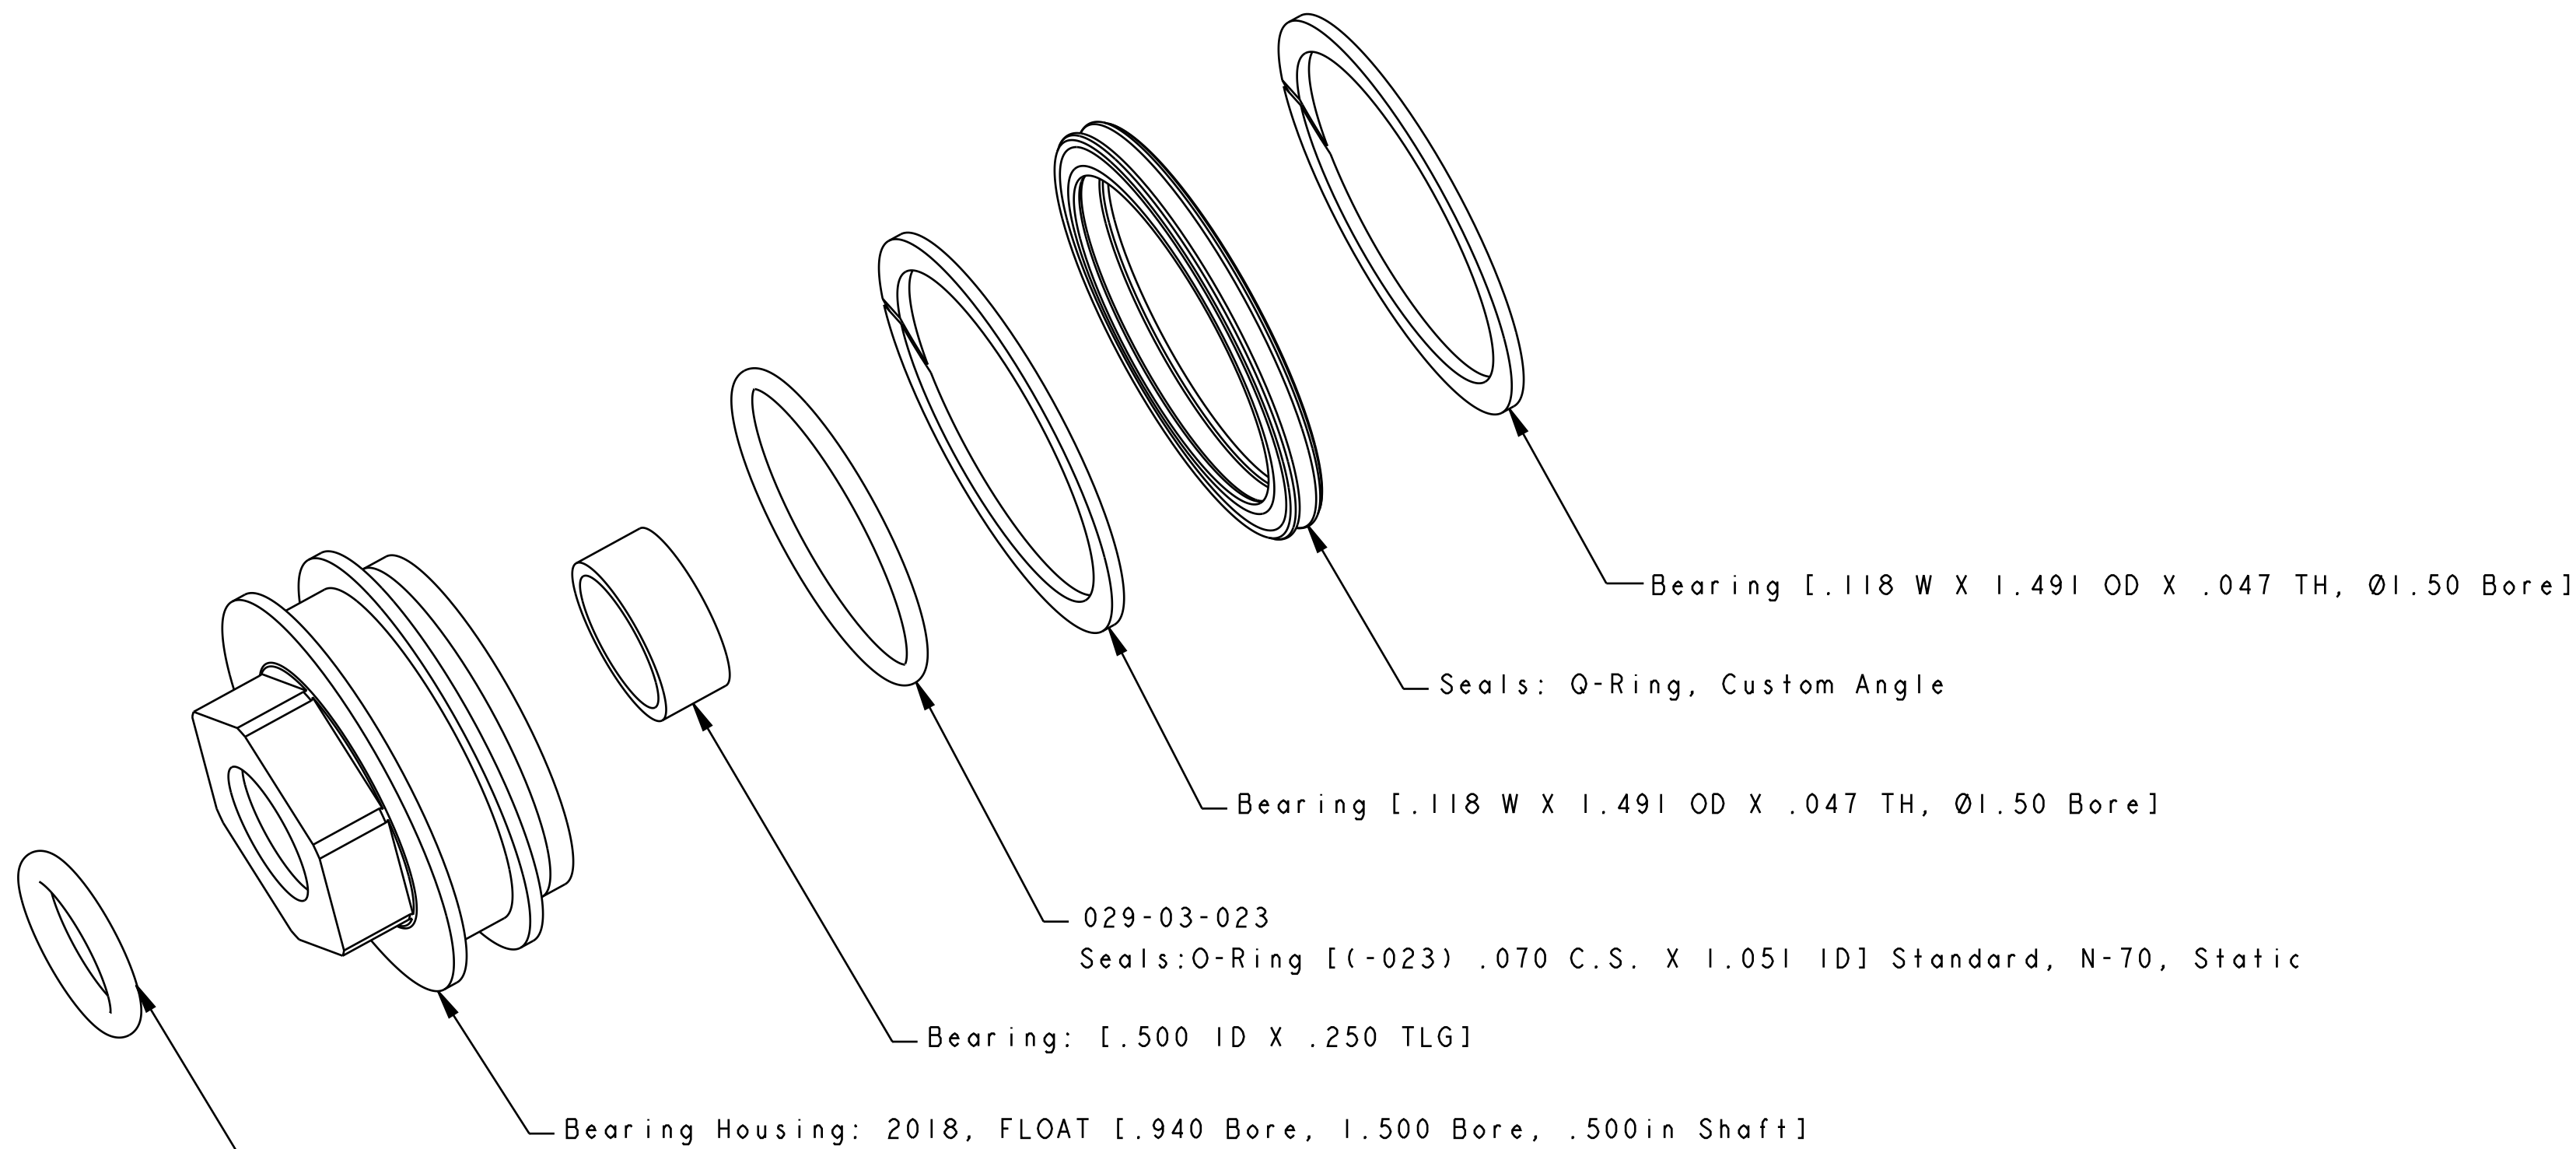

4

3

2

1

- PROPRIETARY -
THIS DOCUMENT CONTAINS CONFIDENTIAL, PROPRIETARY INFORMATION
THAT IS FOX PROPERTY. DO NOT DISCLOSE TO OR DUPLICATE
FOR OTHERS EXCEPT AS AUTHORIZED BY FOX.

FOX		FOX Factory, Inc.	Ph 831-768-1100
		130 Hangar Way, Watsonville, CA 95076 USA	Fax 831-768-9312
TITLE			
BEARING ASSY: FLOAT, 2018, SHORT			
[.940 BORE, 1.500 BORE, .500" SHAFT]			
SIZE	DWG. NO.	812-06-089-KIT	
C			
PLOT SCALE [.2] : 1		SHEET 1 OF 1	