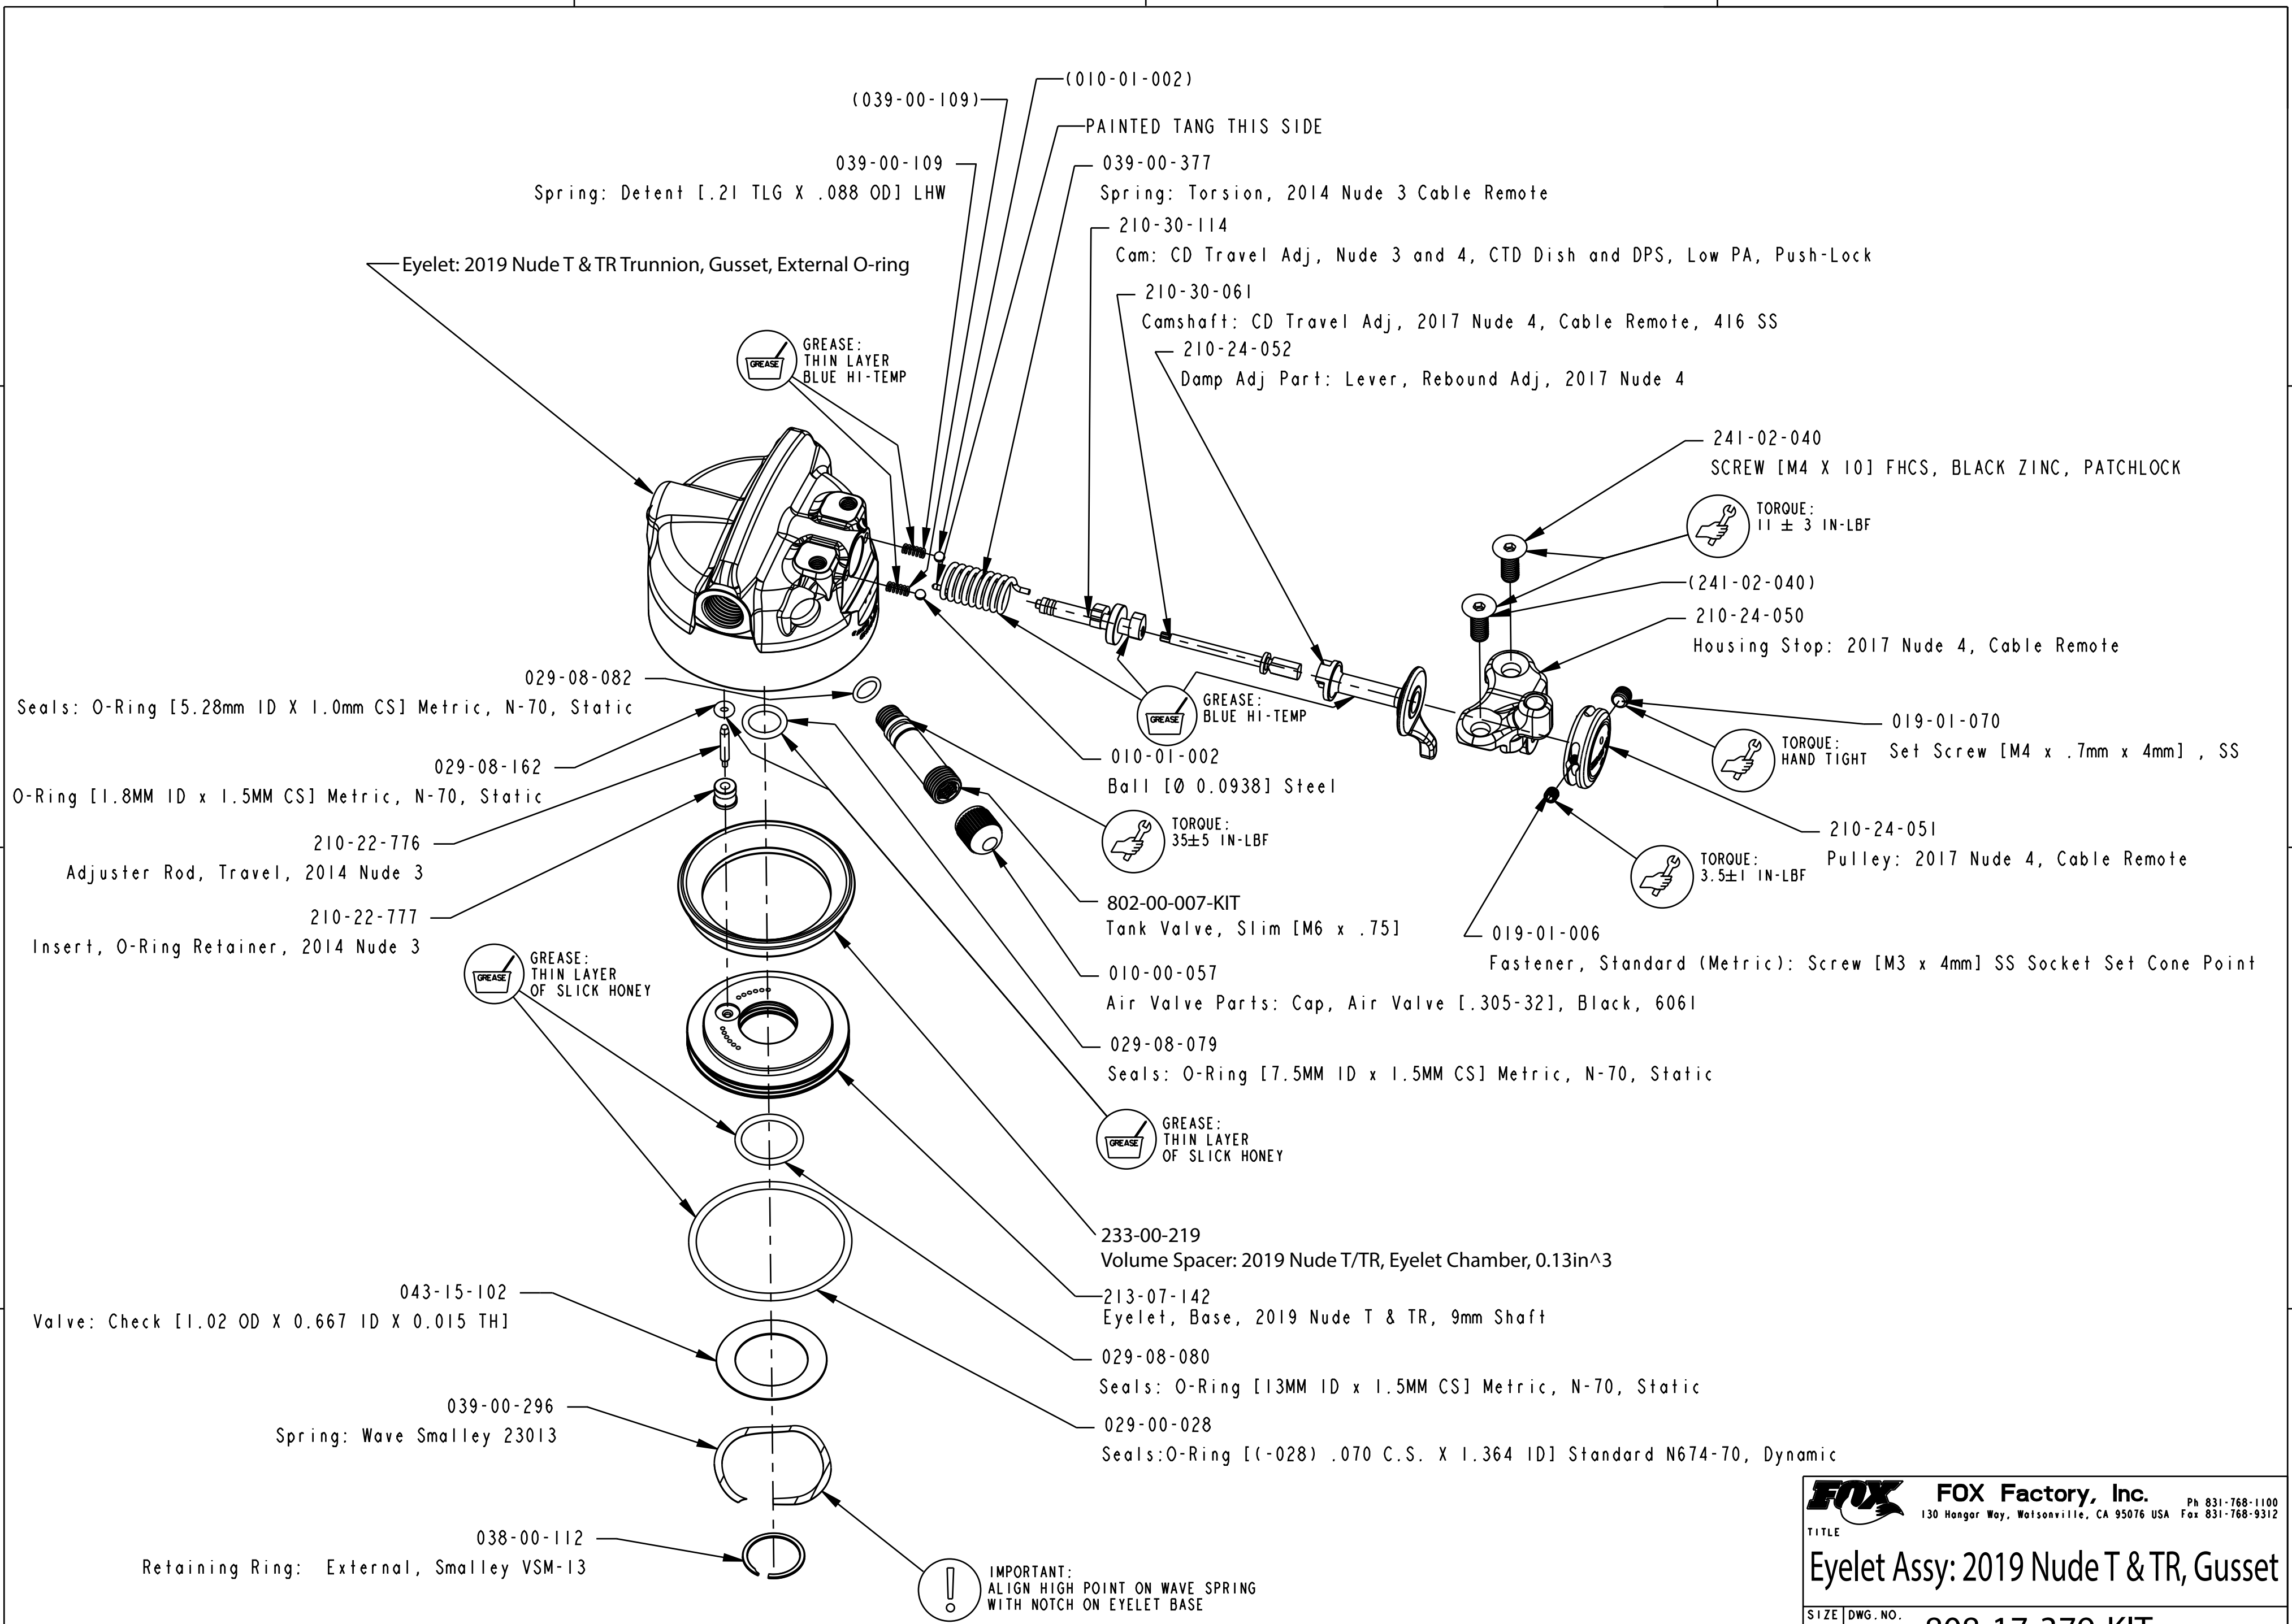

D

D

C

C

B

B

A

A

**IMPORTANT:**  
ALIGN HIGH POINT ON WAVE SPRING  
WITH NOTCH ON EYELET BASE

PROPRIETARY -  
THIS DOCUMENT CONTAINS CONFIDENTIAL, PROPRIETARY INFORMATION  
THAT IS FOX PROPERTY. DO NOT DISCLOSE TO OR DUPLICATE  
FOR OTHERS EXCEPT AS AUTHORIZED BY FOX.

**FOX** FOX Factory, Inc. Ph 831-768-1100  
130 Hangar Way, Watsonville, CA 95076 USA Fax 831-768-9312

TITLE  
**Eyelet Assy: 2019 Nude T & TR, Gusset**

SIZE DWG. NO. **C 808-17-379-KIT**

PLOT SCALE 1:1 SHEET 1 OF 2