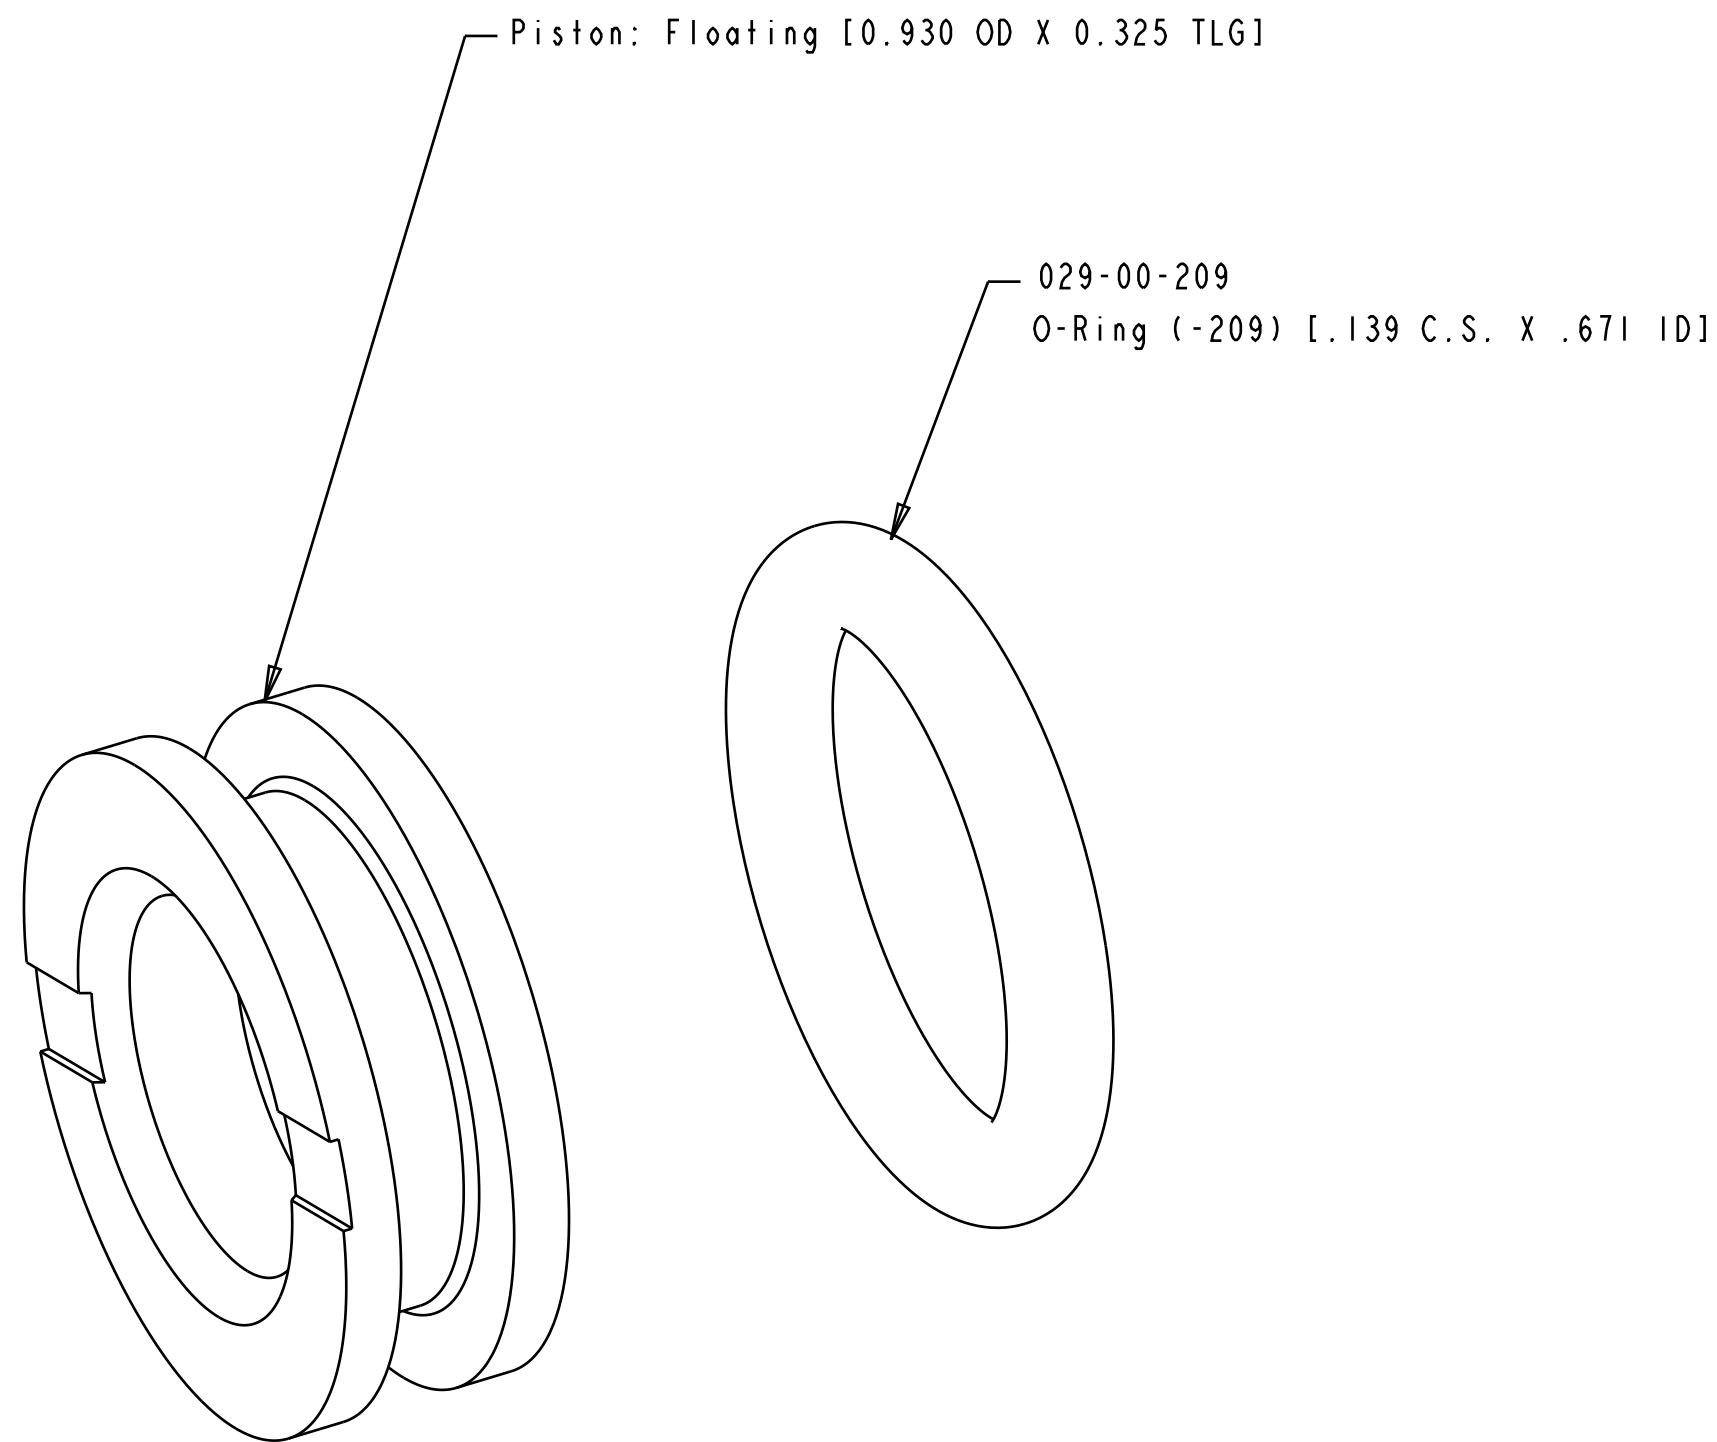

SCALE 2:1

SECTION A-A

FOX **FOX Factory, Inc.** Ph 831-768-1100
 130 Hangar Way, Watsonville, CA 95076 USA Fax 831-768-9312

TITLE
 Piston Assembly: Floating,
 Slotted [Ø 0.940 Bore, 0.325 TLG]

SIZE DWG. NO. **805-00-092-KIT**

PLOT SCALE 4:1 SHEET 1 OF 1

- PROPRIETARY -
 THIS DOCUMENT CONTAINS CONFIDENTIAL, PROPRIETARY INFORMATION
 THAT IS FOX PROPERTY. DO NOT DISCLOSE TO OR DUPLICATE
 FOR OTHERS EXCEPT AS AUTHORIZED BY FOX.