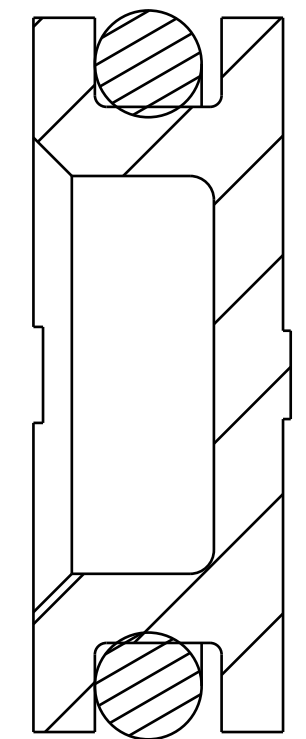

SCALE 2:1

SECTION A-A

FOX **FOX Factory, Inc.** Ph 831-768-1100
 130 Hangar Way, Watsonville, CA 95076 USA Fax 831-768-9312

TITLE
 Piston Assembly: Floating,
 Slotted [Ø 0.940 Bore, 0.325 TLG]

SIZE DWG. NO. **805-00-092-KIT**

PLOT SCALE 4:1 SHEET 1 OF 1

- PROPRIETARY -
 THIS DOCUMENT CONTAINS CONFIDENTIAL, PROPRIETARY INFORMATION
 THAT IS FOX PROPERTY. DO NOT DISCLOSE TO OR DUPLICATE
 FOR OTHERS EXCEPT AS AUTHORIZED BY FOX.