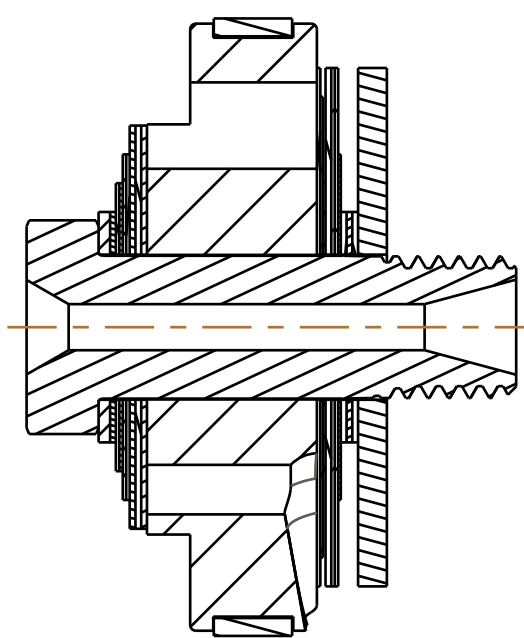

4

3

2

1

SECTION A-A

! IMPORTANT:
NOTE
ORIENTATION

		FOX Factory, Inc.	Ph 831-768-1100
		130 Hangar Way, Watsonville, CA 95076 USA	Fax 831-768-9312
TITLE			
Valving Assy: 2020 VAN/BOMBER CR, Linear Piston			
SIZE	DWG. NO.		
C			
PLOT SCALE	3:1	SHEET 1 OF 1	