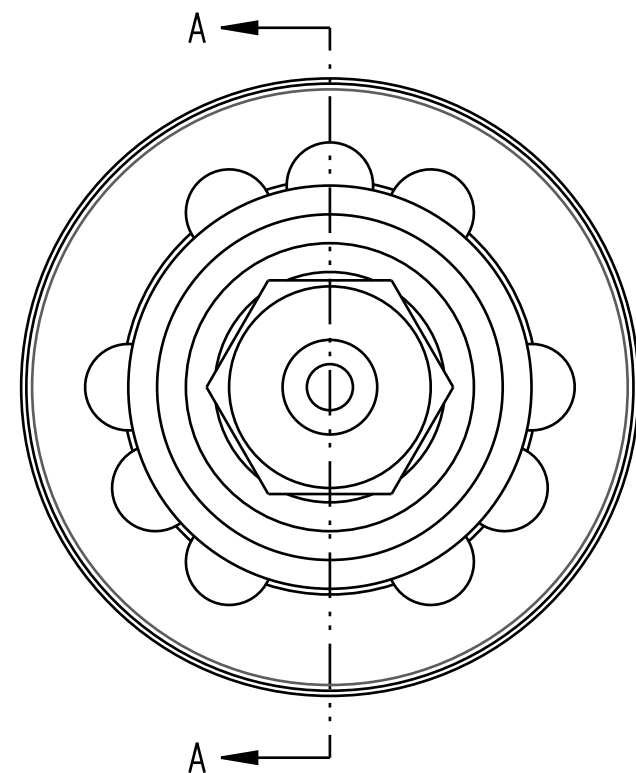

4

3

2

1

SECTION A-A

! IMPORTANT:
NOTE
ORIENTATION

		FOX Factory, Inc.	Ph 831-768-1100
		130 Hangar Way, Watsonville, CA 95076 USA	Fax 831-768-9312
TITLE			
Valving Assy: 2020 VAN/BOMBER CR, Linear Piston			
SIZE	DWG. NO.		
C			
PLOT SCALE	3:1	SHEET 1 OF 1	