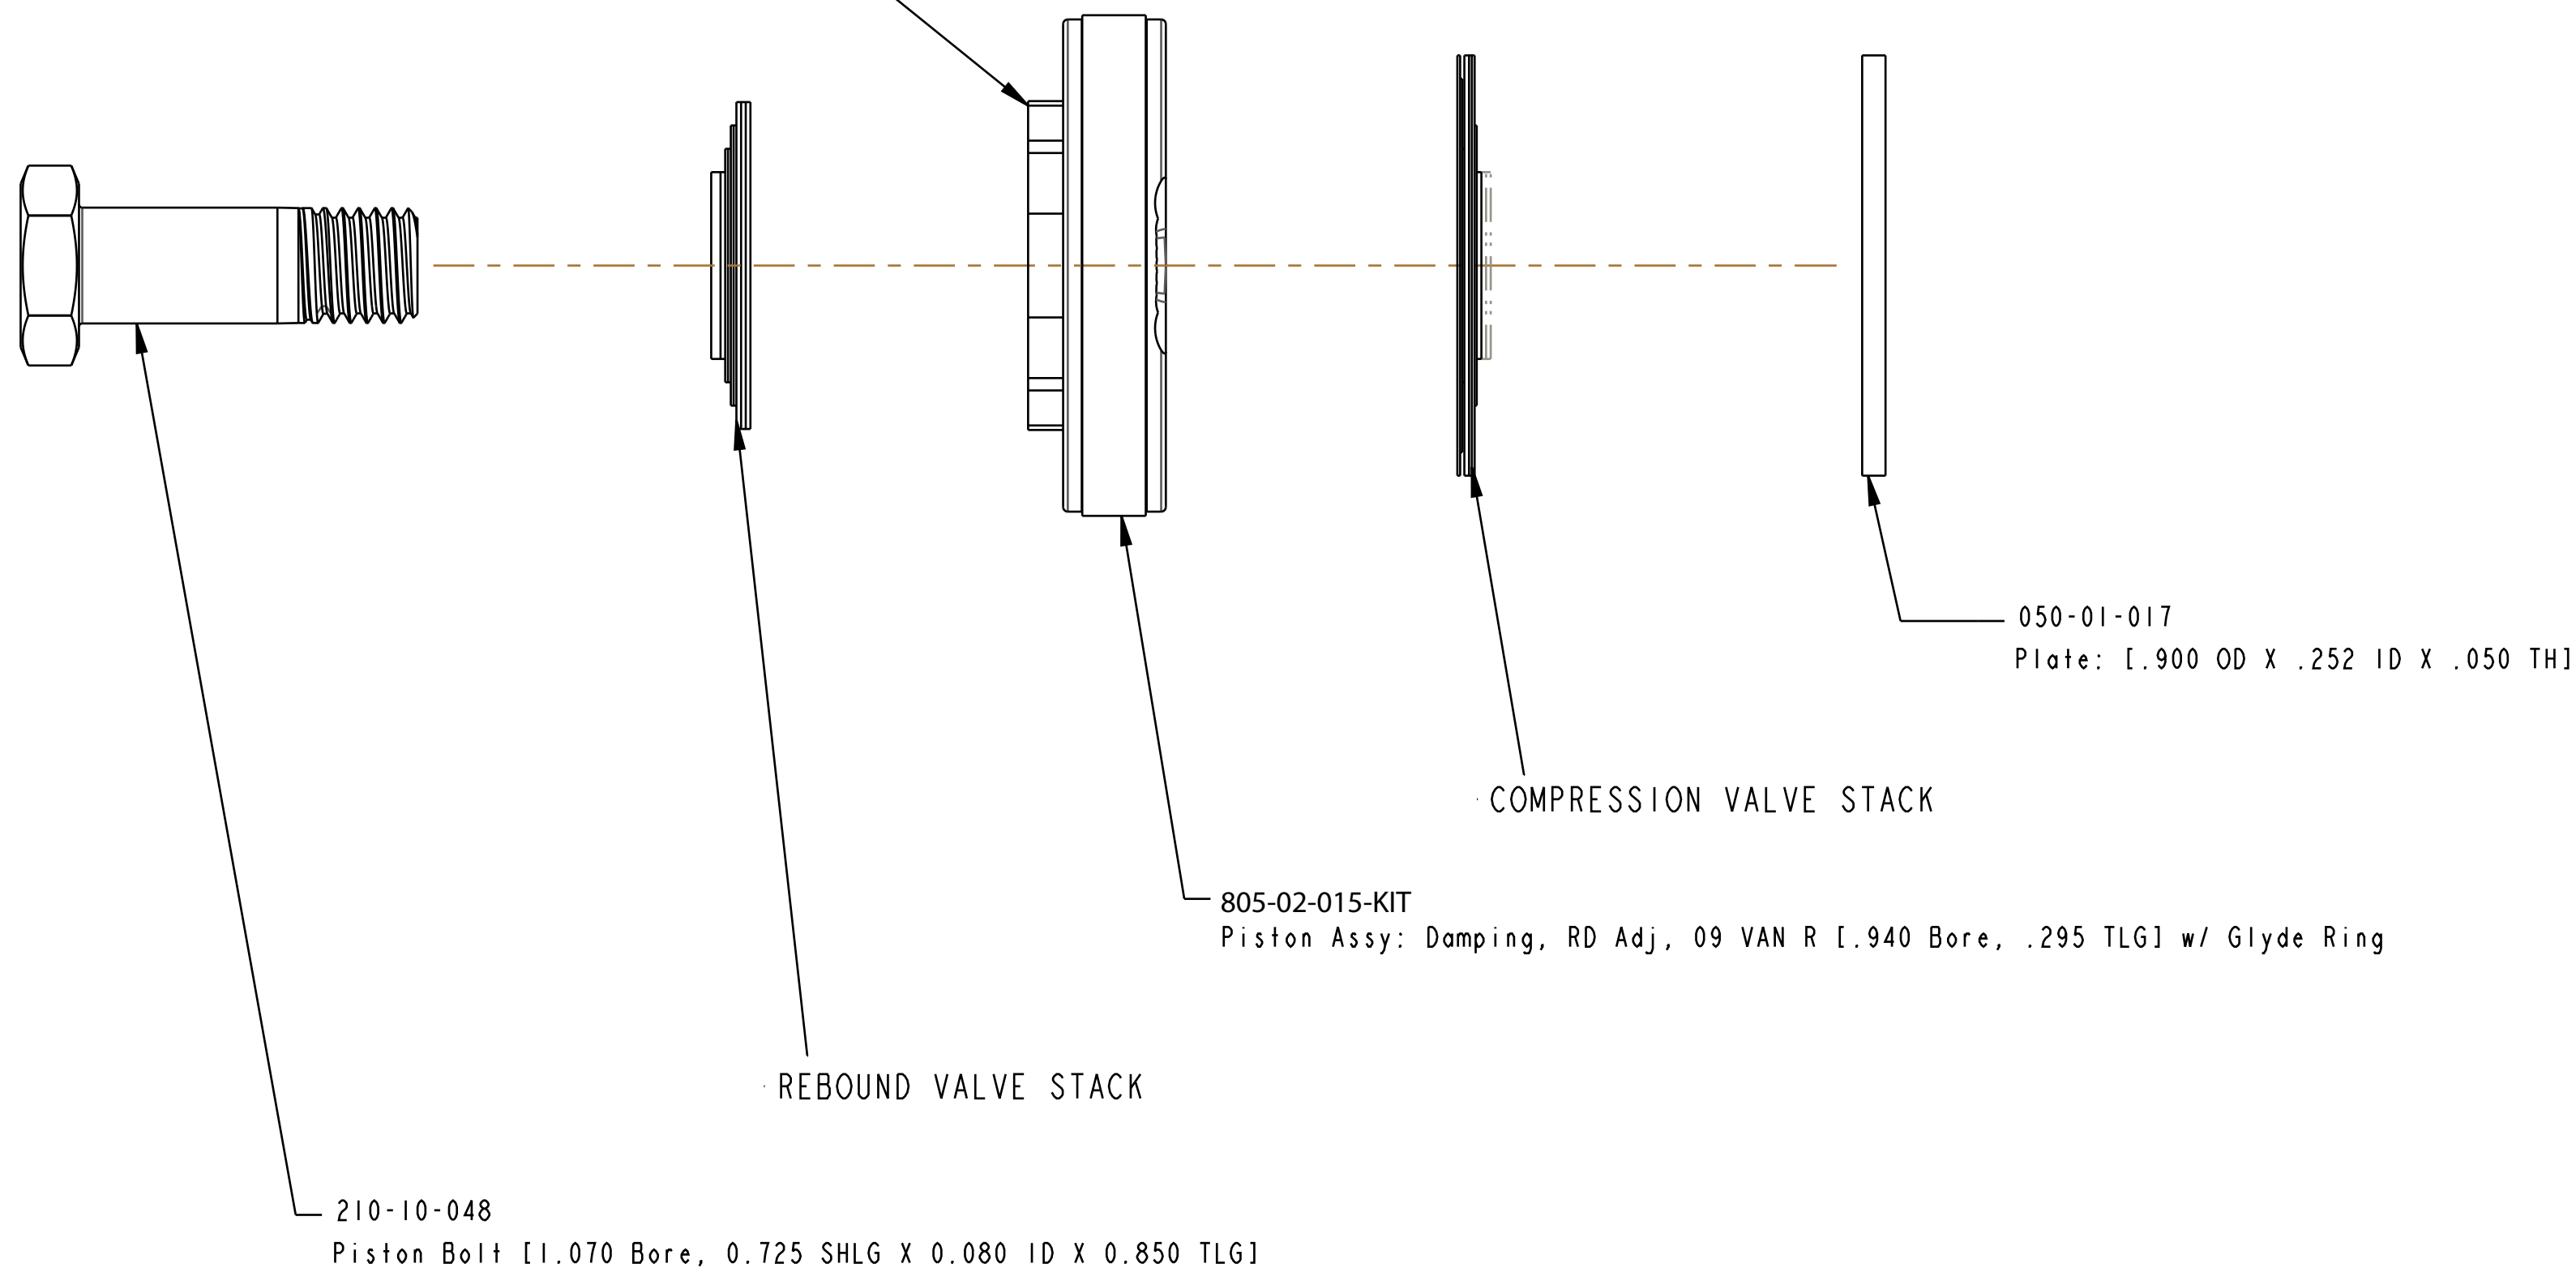

4

3

2

1

SECTION A-A

! IMPORTANT:
NOTE
ORIENTATION

		FOX Factory, Inc.	Ph 831-768-1100
		130 Hangar Way, Watsonville, CA 95076 USA	Fax 831-768-9312
TITLE			
Valving Assy: 2020 VAN/BOMBER CR, Linear Piston			
SIZE	DWG. NO.		
C			
PLOT SCALE	3:1	SHEET 1 OF 1	