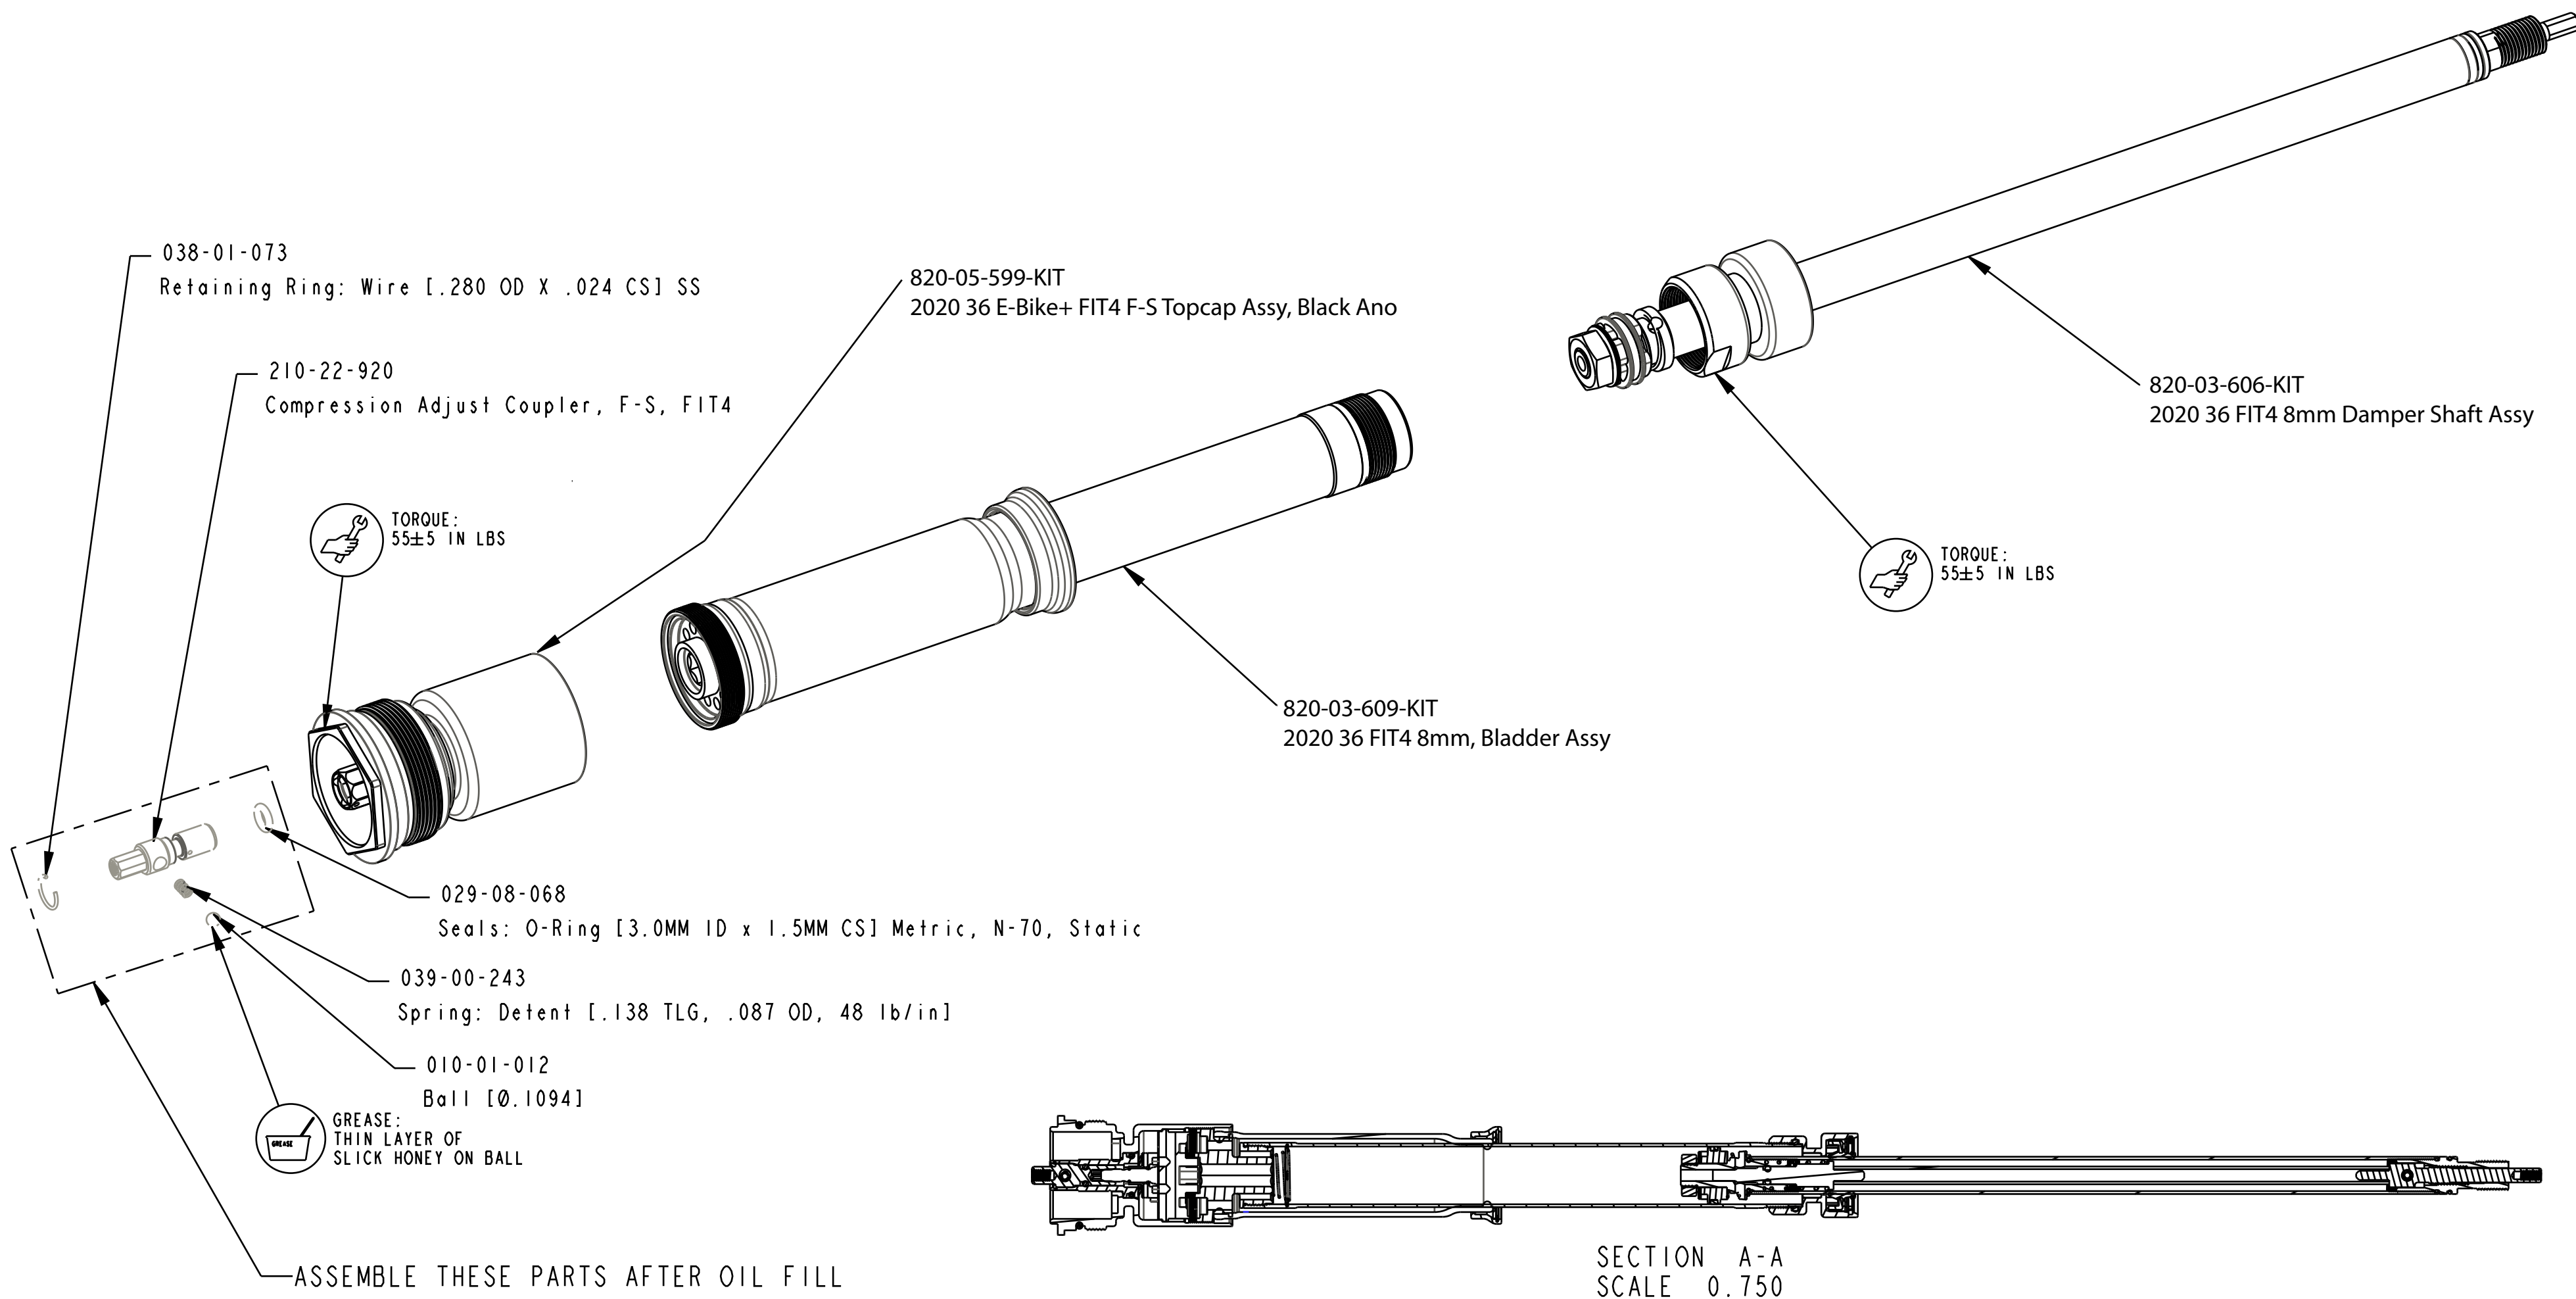

B

B

A

A

- PROPRIETARY -
THIS DOCUMENT CONTAINS CONFIDENTIAL, PROPRIETARY INFORMATION
THAT IS FOX PROPERTY. DO NOT DISCLOSE TO OR DUPLICATE
FOR OTHERS EXCEPT AS AUTHORIZED BY FOX.

		FOX Factory, Inc.	Ph 831-768-1100
		130 Hangar Way, Watsonville, CA 95076 USA	Fax 831-768-9312
TITLE	2020 36 E-Bike+, 120-180, FIT4 F-S, 3 Pos Adj Cart Assy		
SIZE	DWG. NO.		
C			
PLOT SCALE	1.0:1	SHEET 1 OF 1	