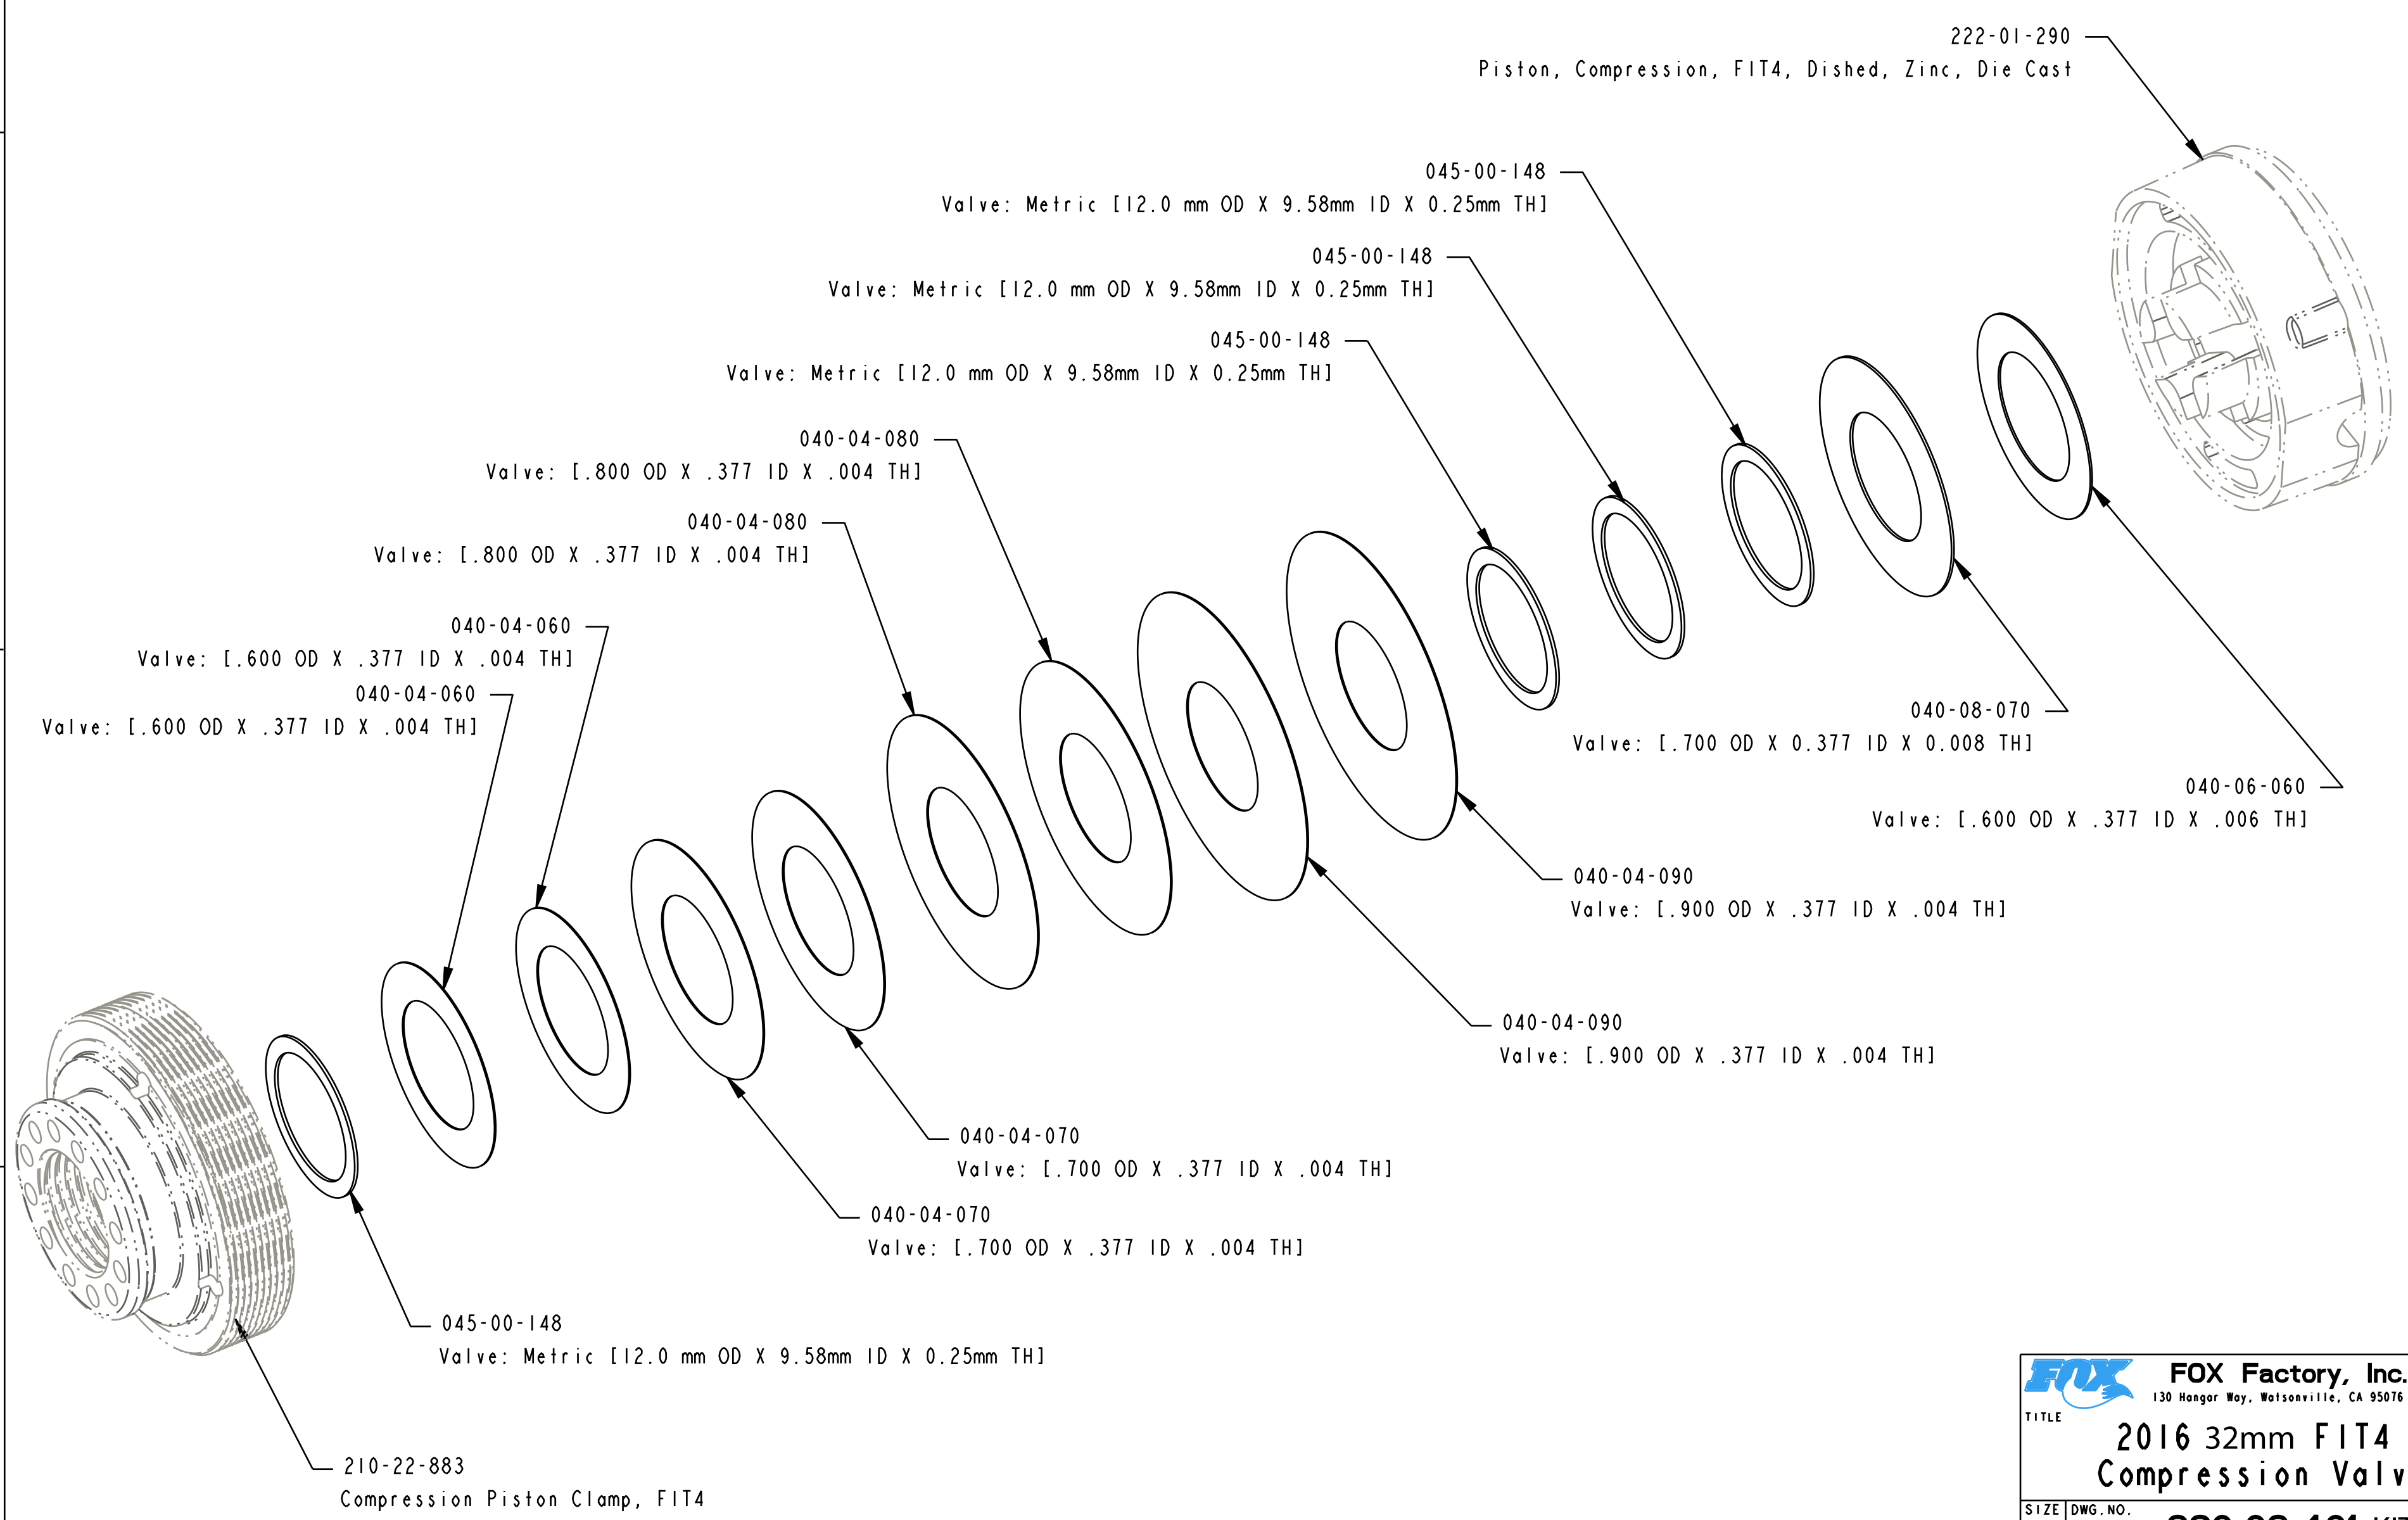

4

3

2

1

D

D

C

C

B

B

A

A

- PROPRIETARY -  
 THIS DOCUMENT CONTAINS CONFIDENTIAL, PROPRIETARY INFORMATION  
 THAT IS FOX PROPERTY. DO NOT DISCLOSE TO OR DUPLICATE  
 FOR OTHERS EXCEPT AS AUTHORIZED BY FOX.

<b>FOX</b> <b>FOX Factory, Inc.</b>		Ph 831-768-1100
130 Hangar Way, Watsonville, CA 95076 USA		Fax 831-768-9312
TITLE	<b>2016 32mm FIT4 P-S Compression Valving</b>	
SIZE	<b>820-03-461-KIT</b>	
DWG. NO.	C	
PLOT SCALE	3.00 : 1	SHEET 1 OF 1