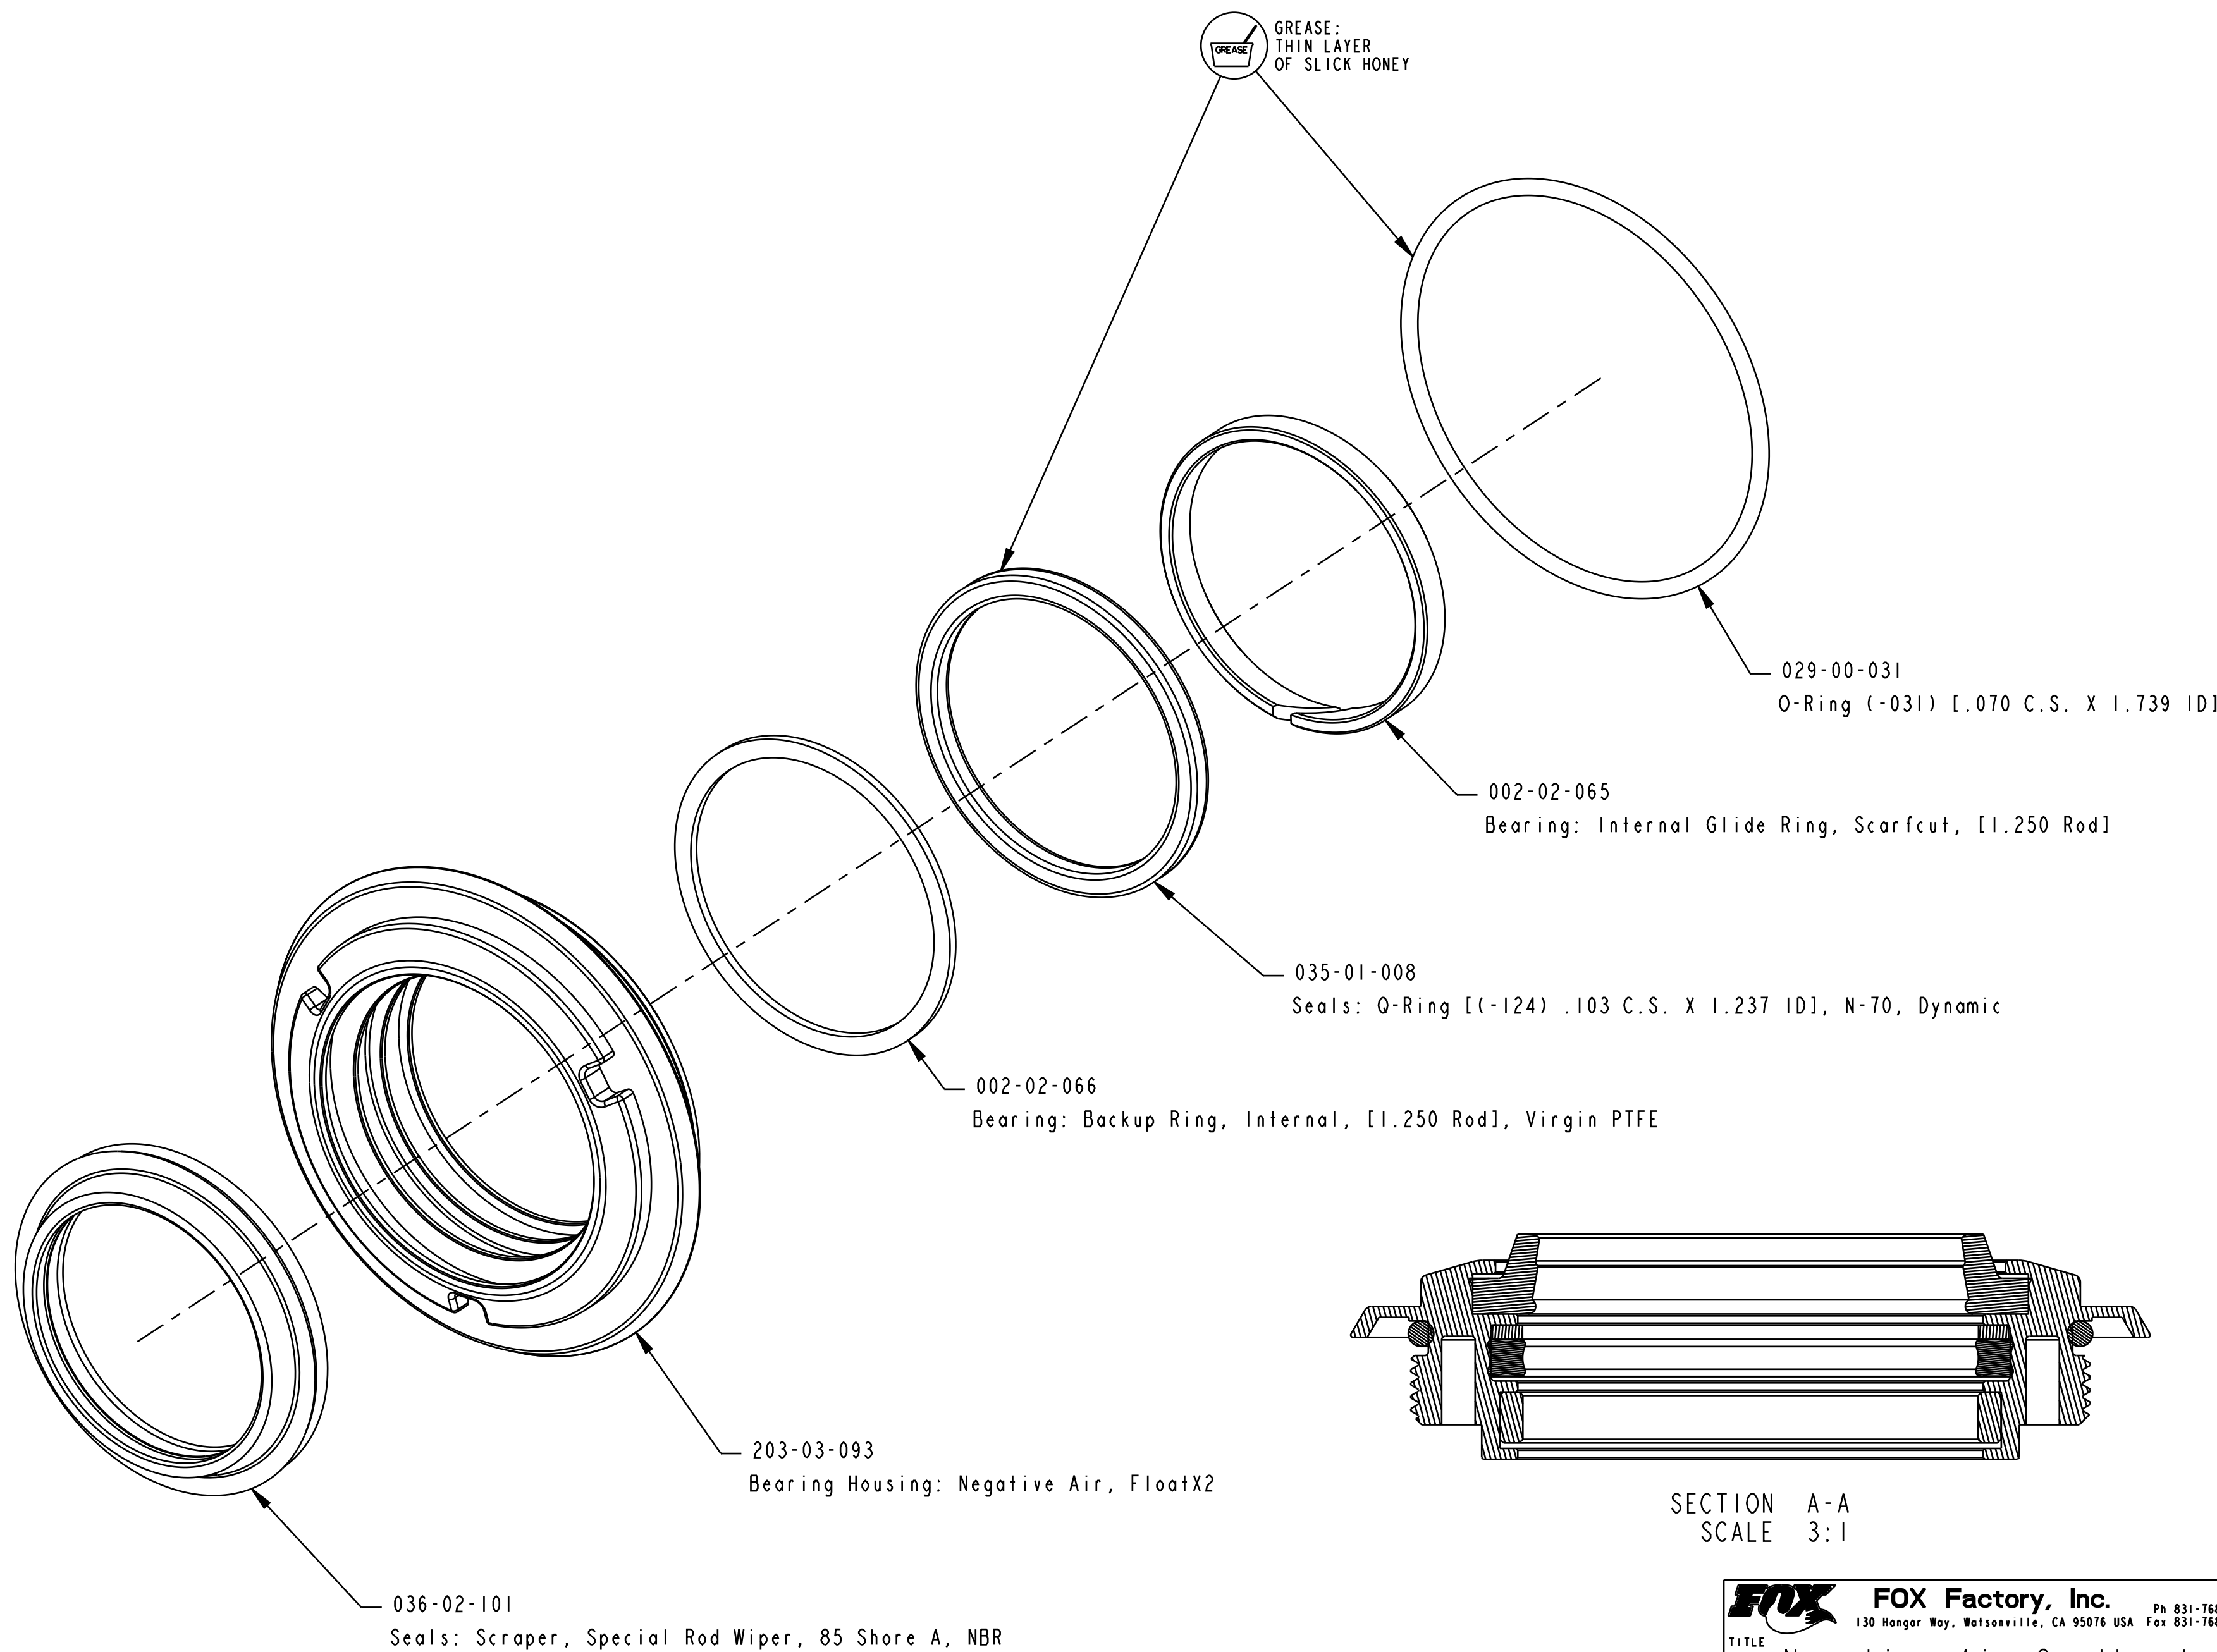

B

B

A

A

SECTION A-A
SCALE 3:1

- PROPRIETARY -
THIS DOCUMENT CONTAINS CONFIDENTIAL, PROPRIETARY INFORMATION
THAT IS FOX PROPERTY. DO NOT DISCLOSE TO OR DUPLICATE
FOR OTHERS EXCEPT AS AUTHORIZED BY FOX.

FOX		FOX Factory, Inc.	Ph 831-768-1100
		130 Hangar Way, Watsonville, CA 95076 USA	Fax 831-768-9312
TITLE Negative Air Sealhead, FLOATX2, [1.25 Rod]			
SIZE	DWG. NO.	812-06-082-KIT	
C			
PLOT SCALE 2.00:1		SHEET 1 OF 1	

4

3

2

1