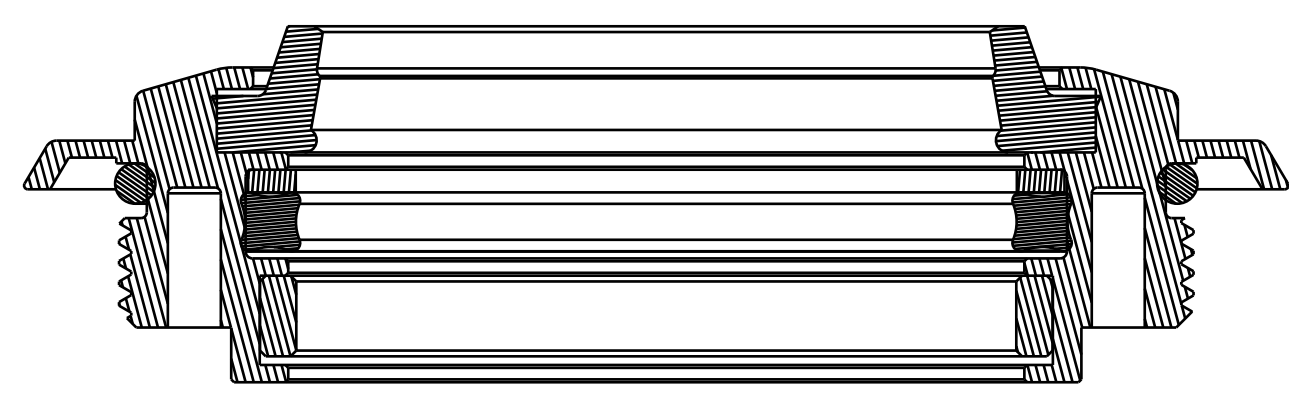

4

3

2

1

D

D

C

C

B

B

A

A

SECTION A-A
SCALE 3:1

- PROPRIETARY -
THIS DOCUMENT CONTAINS CONFIDENTIAL, PROPRIETARY INFORMATION
THAT IS FOX PROPERTY. DO NOT DISCLOSE TO OR DUPLICATE
FOR OTHERS EXCEPT AS AUTHORIZED BY FOX.

FOX		FOX Factory, Inc.	Ph 831-768-1100
		130 Hangar Way, Watsonville, CA 95076 USA	Fax 831-768-9312
TITLE Negative Air Sealhead, FLOATX2, [1.25 Rod]			
SIZE	DWG. NO.	812-06-082-KIT	
C			
PLOT SCALE 2.00:1		SHEET 1 OF 1	