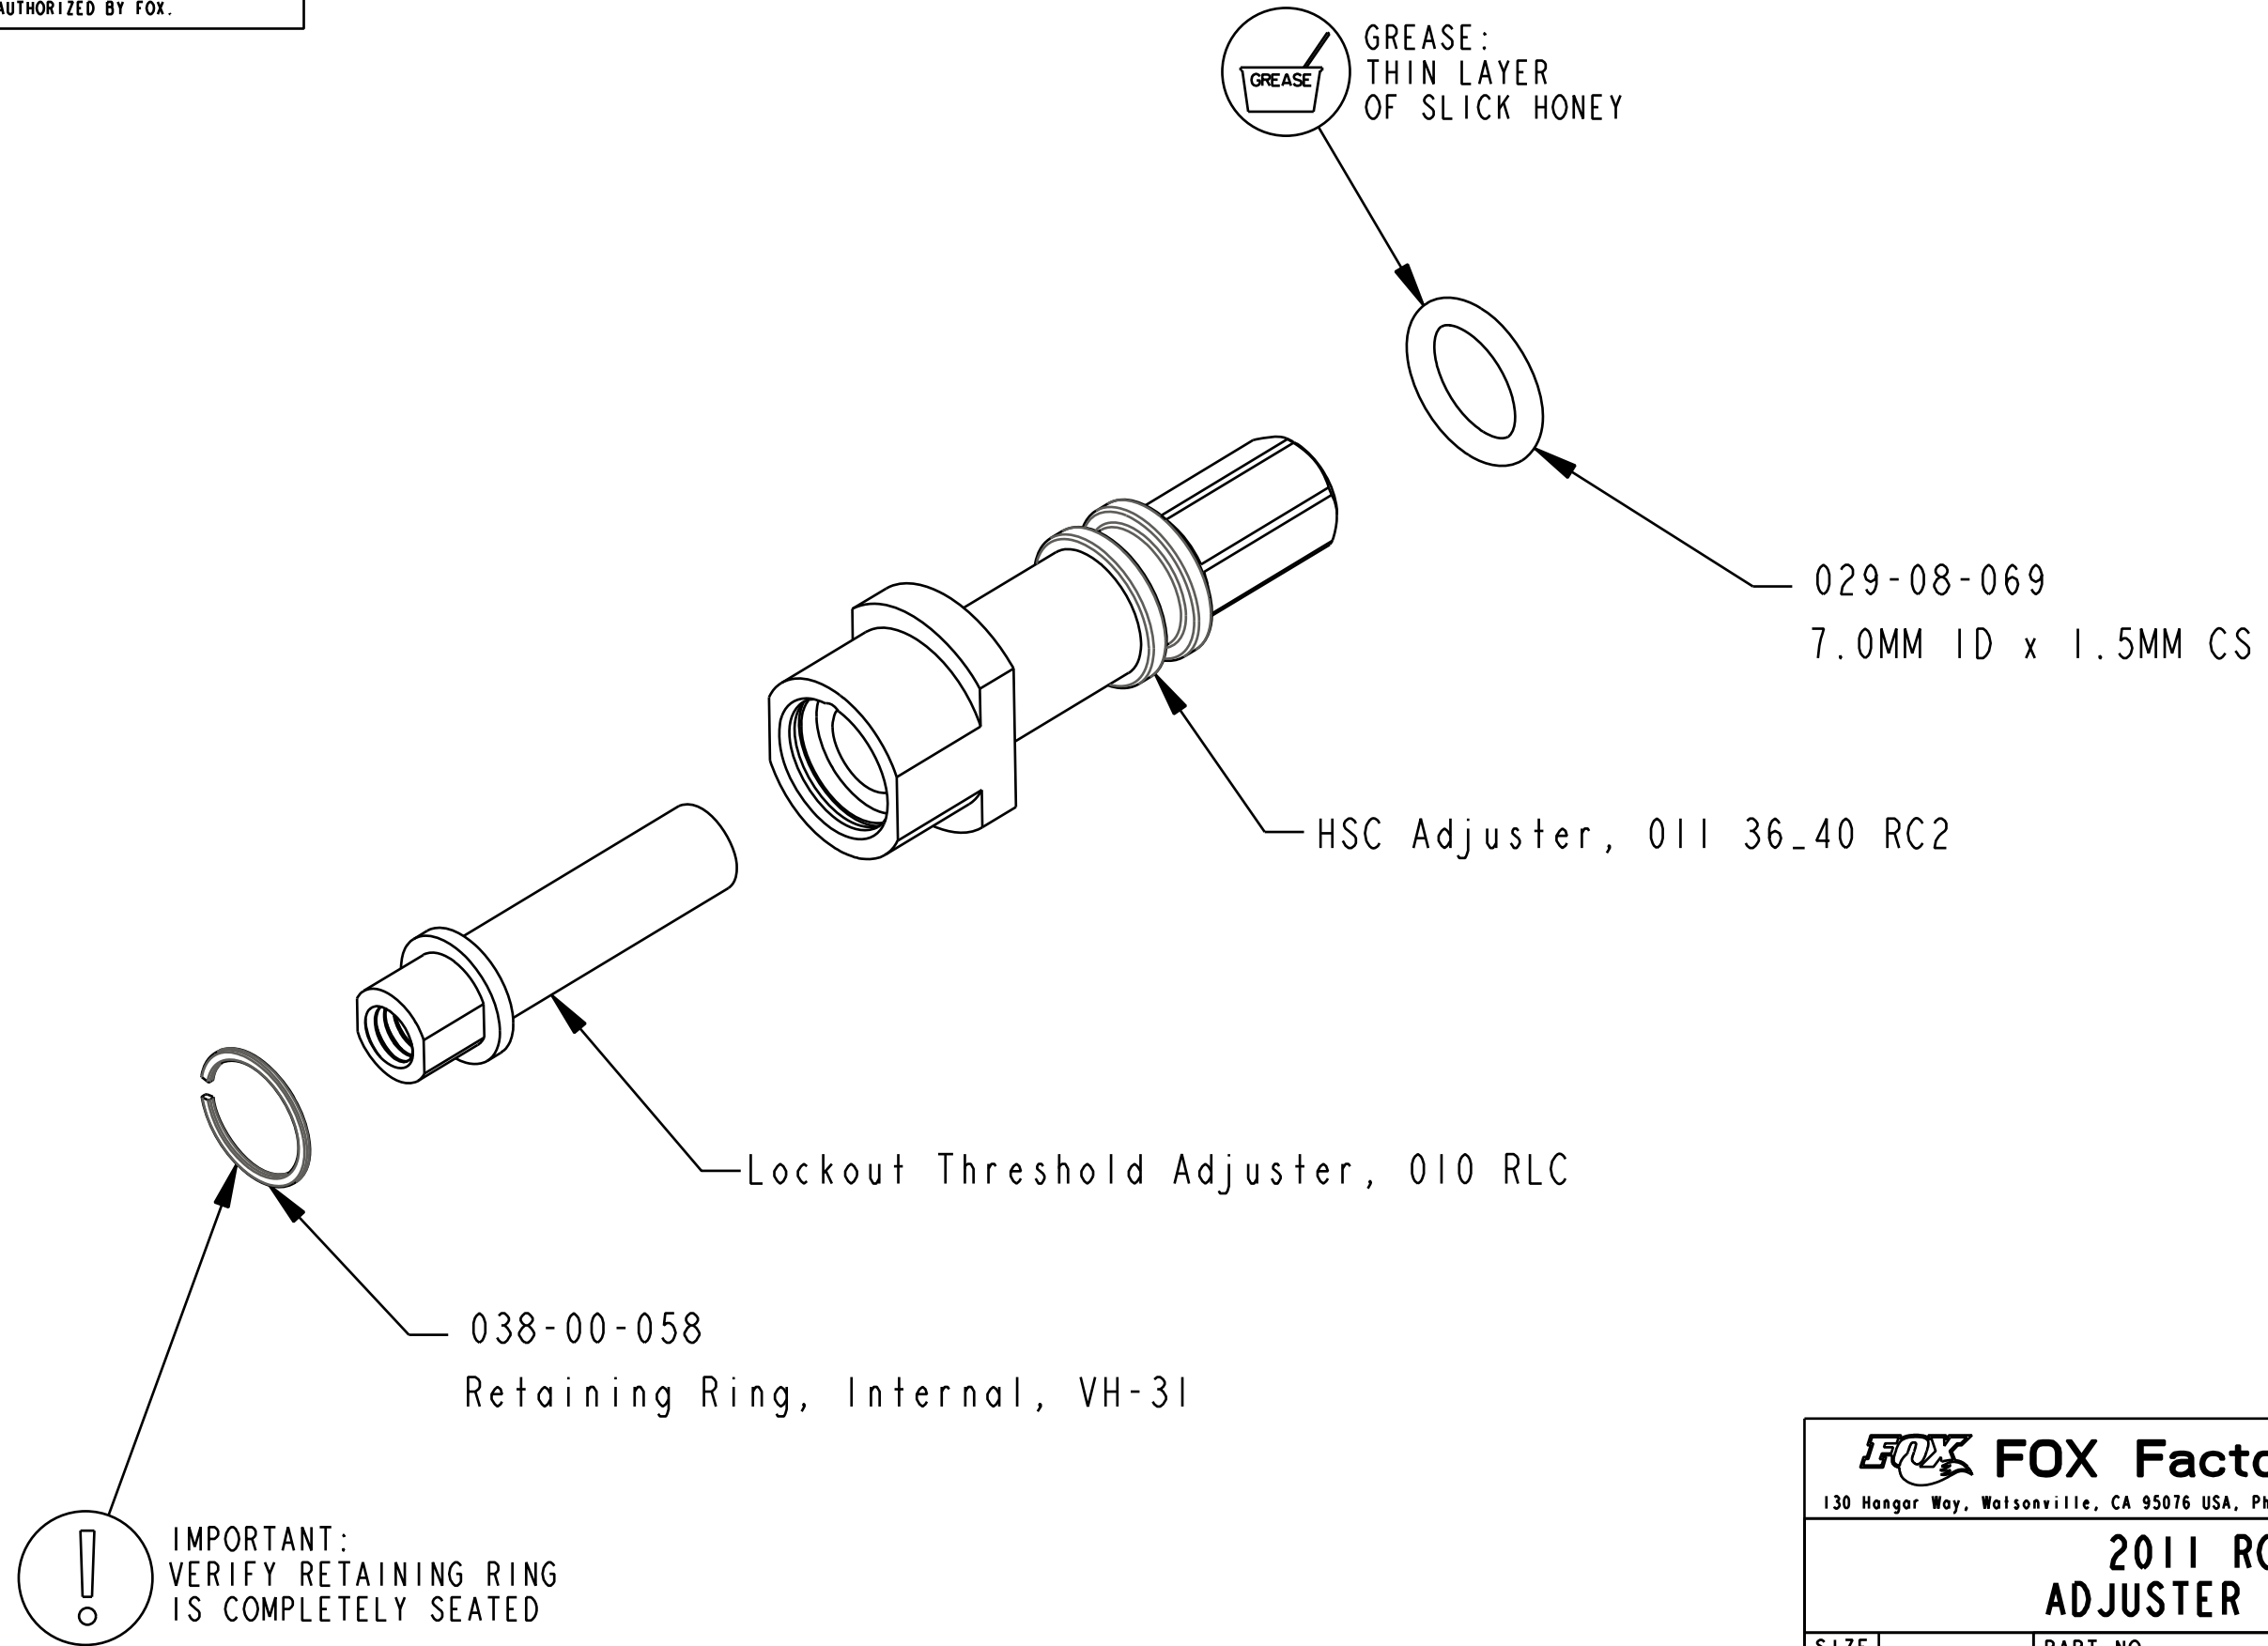

- PROPRIETARY -
THIS DOCUMENT CONTAINS CONFIDENTIAL, PROPRIETARY INFORMATION
THAT IS FOX PROPERTY. DO NOT DISCLOSE TO OR DUPLICATE
FOR OTHERS EXCEPT AS AUTHORIZED BY FOX.

FOX FOX Factory, Inc.
130 Hangar Way, Watsonville, CA 95076 USA, Ph 831-768-1100, Fax 831-768-9312

**2011 RC2
ADJUSTER ASSY**

SIZE B	PART NO. 820-03-187-KIT
PLOT SCALE 2.00:1	SHEET 1 OF 1