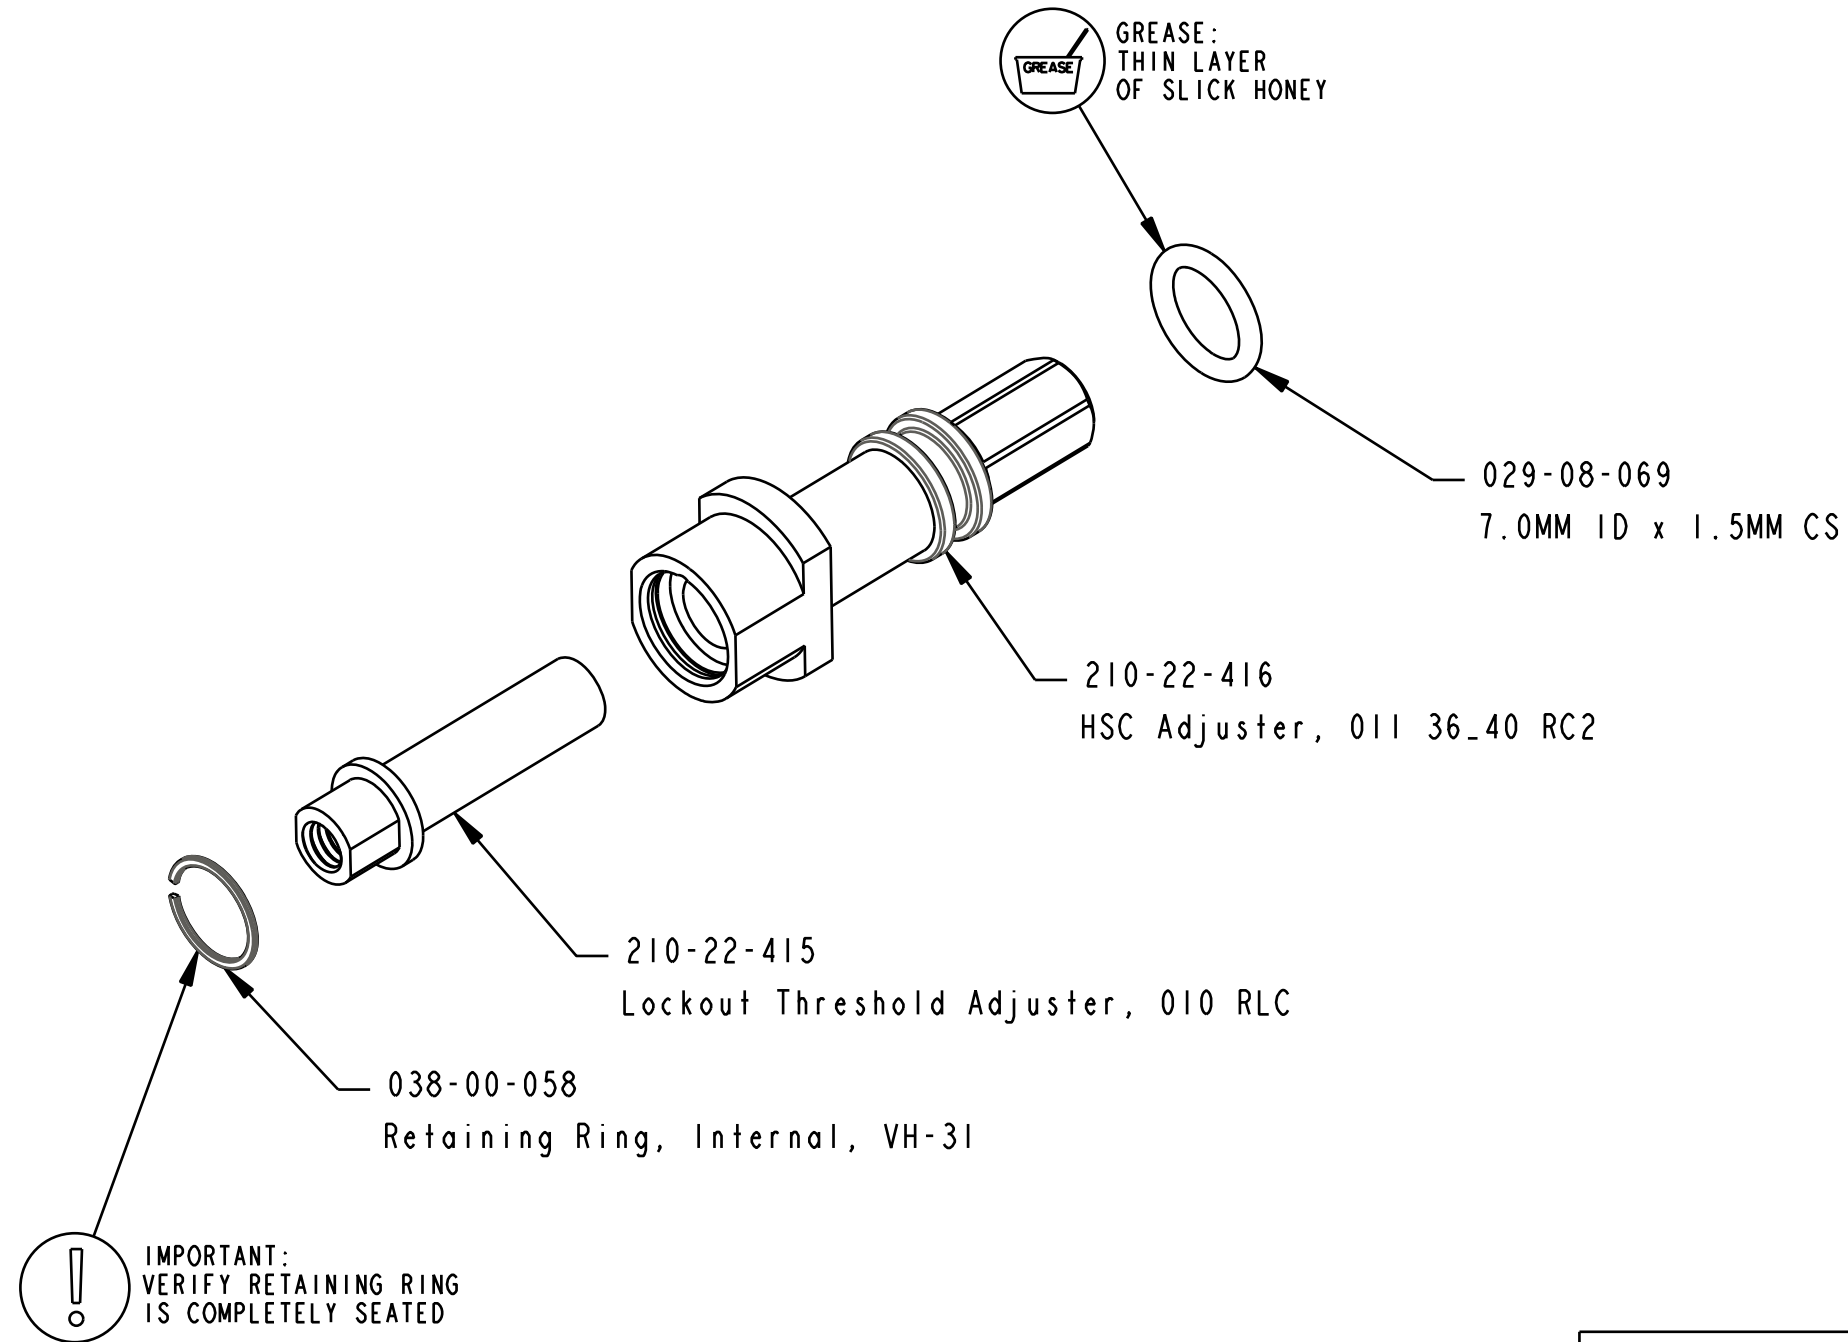

- PROPRIETARY -
THIS DOCUMENT CONTAINS CONFIDENTIAL, PROPRIETARY INFORMATION
THAT IS FOX PROPERTY. DO NOT DISCLOSE TO OR DUPLICATE
FOR OTHERS EXCEPT AS AUTHORIZED BY FOX.

FOX Factory, Inc.

130 Hangar Way, Watsonville, CA 95076 USA, Ph 831-768-1100, Fax 831-768-9312

**2011 RC2
ADJUSTER ASSY**

SIZE
B

PART NO.

820-03-187-KIT

PLOT SCALE 2.00:1

SHEET 1 OF 1