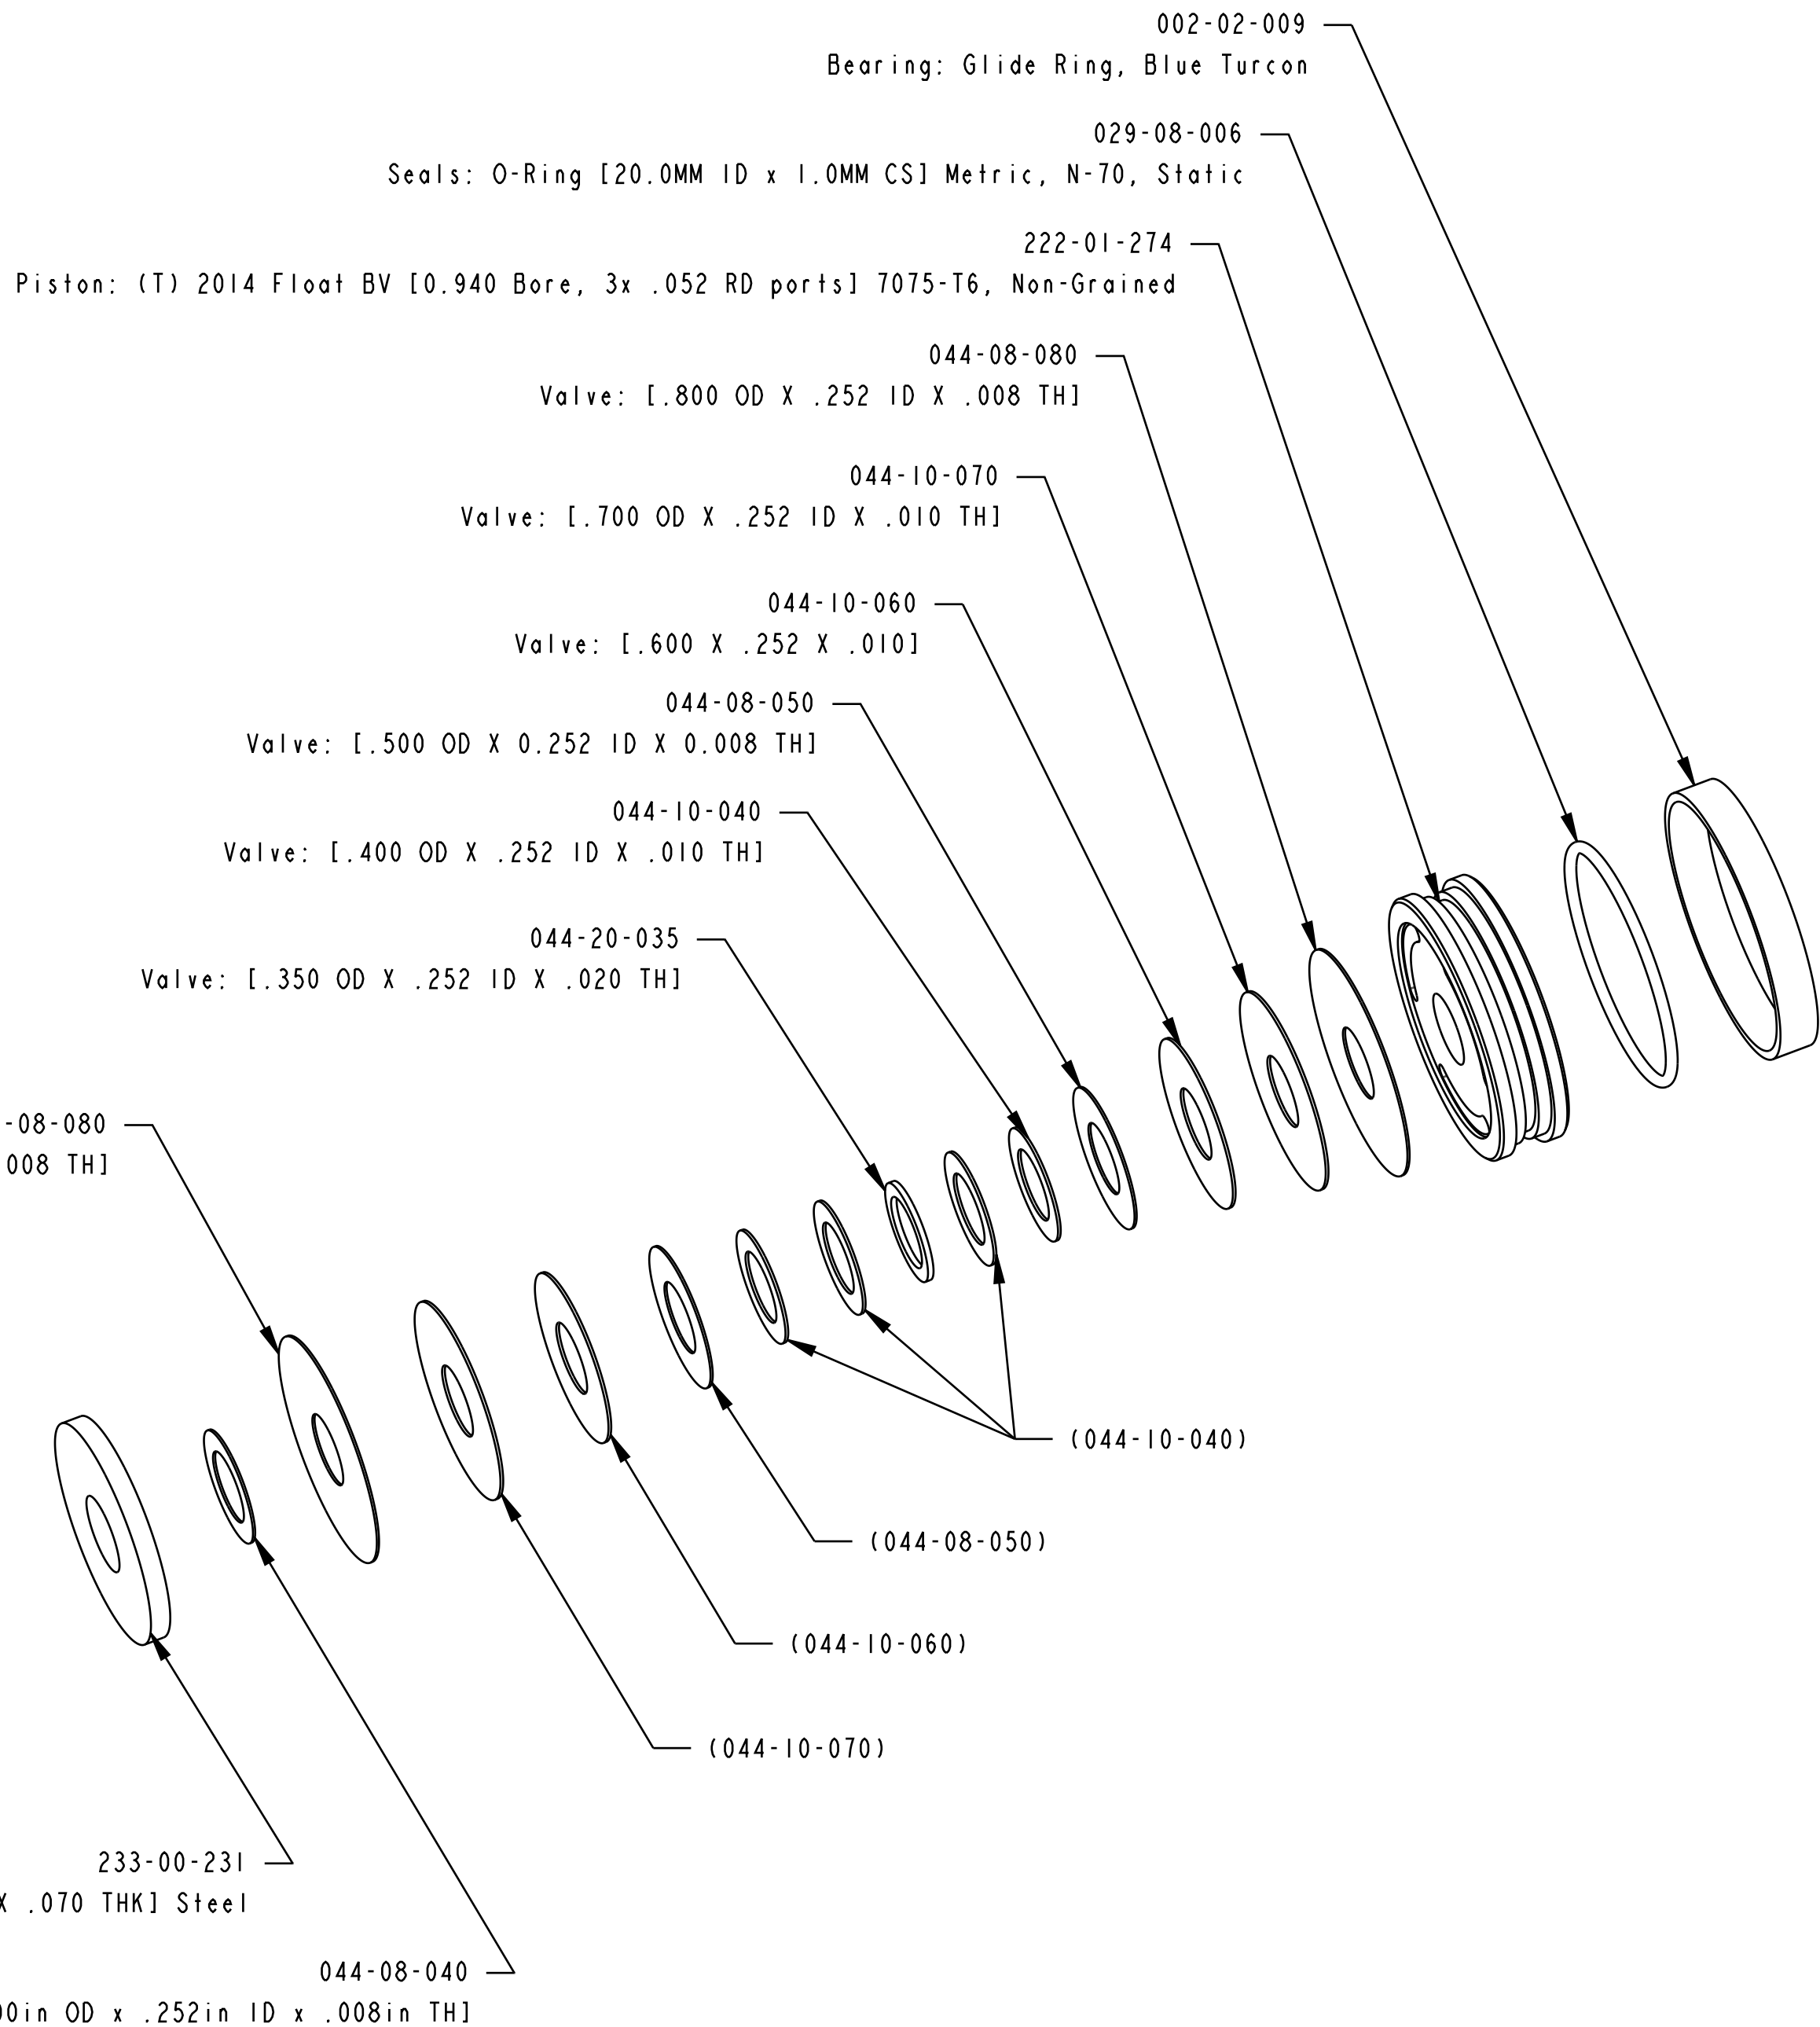

4

3

2

1

SECTION A-A
SCALE 3.000

FOX Factory, Inc. <small>130 Hangar Way, Watsonville, CA 95076 USA</small> <small>Ph 831-768-1100 Fax 831-768-9312</small>	
TITLE Piston Assy: 2016 X2, CF/CM, .250 Post, .940 Bore	
SIZE C DWG. NO. 805-02-030-KIT PLOT SCALE 2.00:1	SHEET 1 OF 1