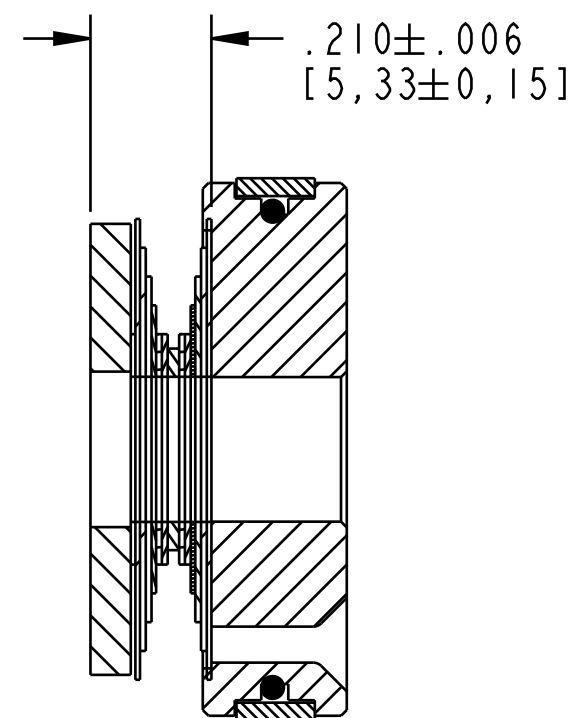

4

3

2

1

SECTION A-A
SCALE 3.000

FOX Factory, Inc. <small>130 Hangar Way, Watsonville, CA 95076 USA</small> <small>Ph 831-768-1100 Fax 831-768-9312</small>	
TITLE Piston Assy: 2016 X2, CF/CM, .250 Post, .940 Bore	
SIZE C DWG. NO. 805-02-030-KIT PLOT SCALE 2.00:1	SHEET 1 OF 1