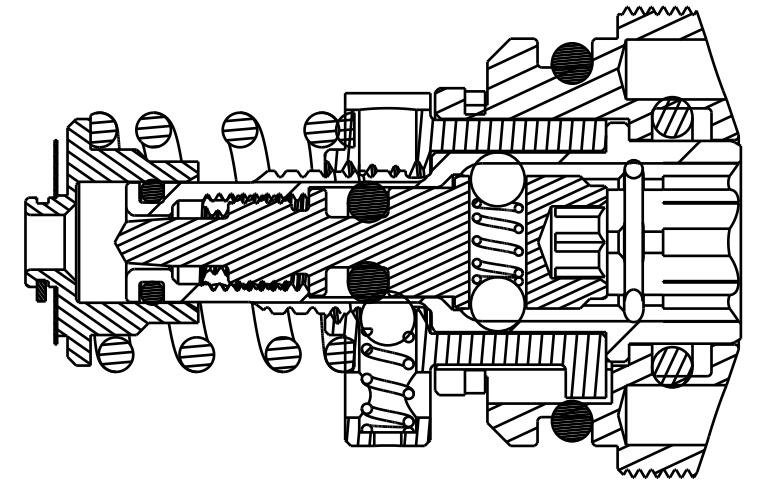

SEE DETAIL A

IDENTIFYING MARK

DETAIL A
SCALE 4:1

SCALE 2:1

SECTION A-A
SCALE 3:1

		FOX Factory, Inc. 130 Hangar Way, Watsonville, CA 95076 USA Ph 831-768-1100 Fax 831-768-9312
TITLE Damping Adj Assy: 2016 DHX2, FloatX2 Cartridge, CD		
SIZE C	DWG. NO. 815-02-042-KIT	
PLOT SCALE .50:1	SHEET 1 OF 1	