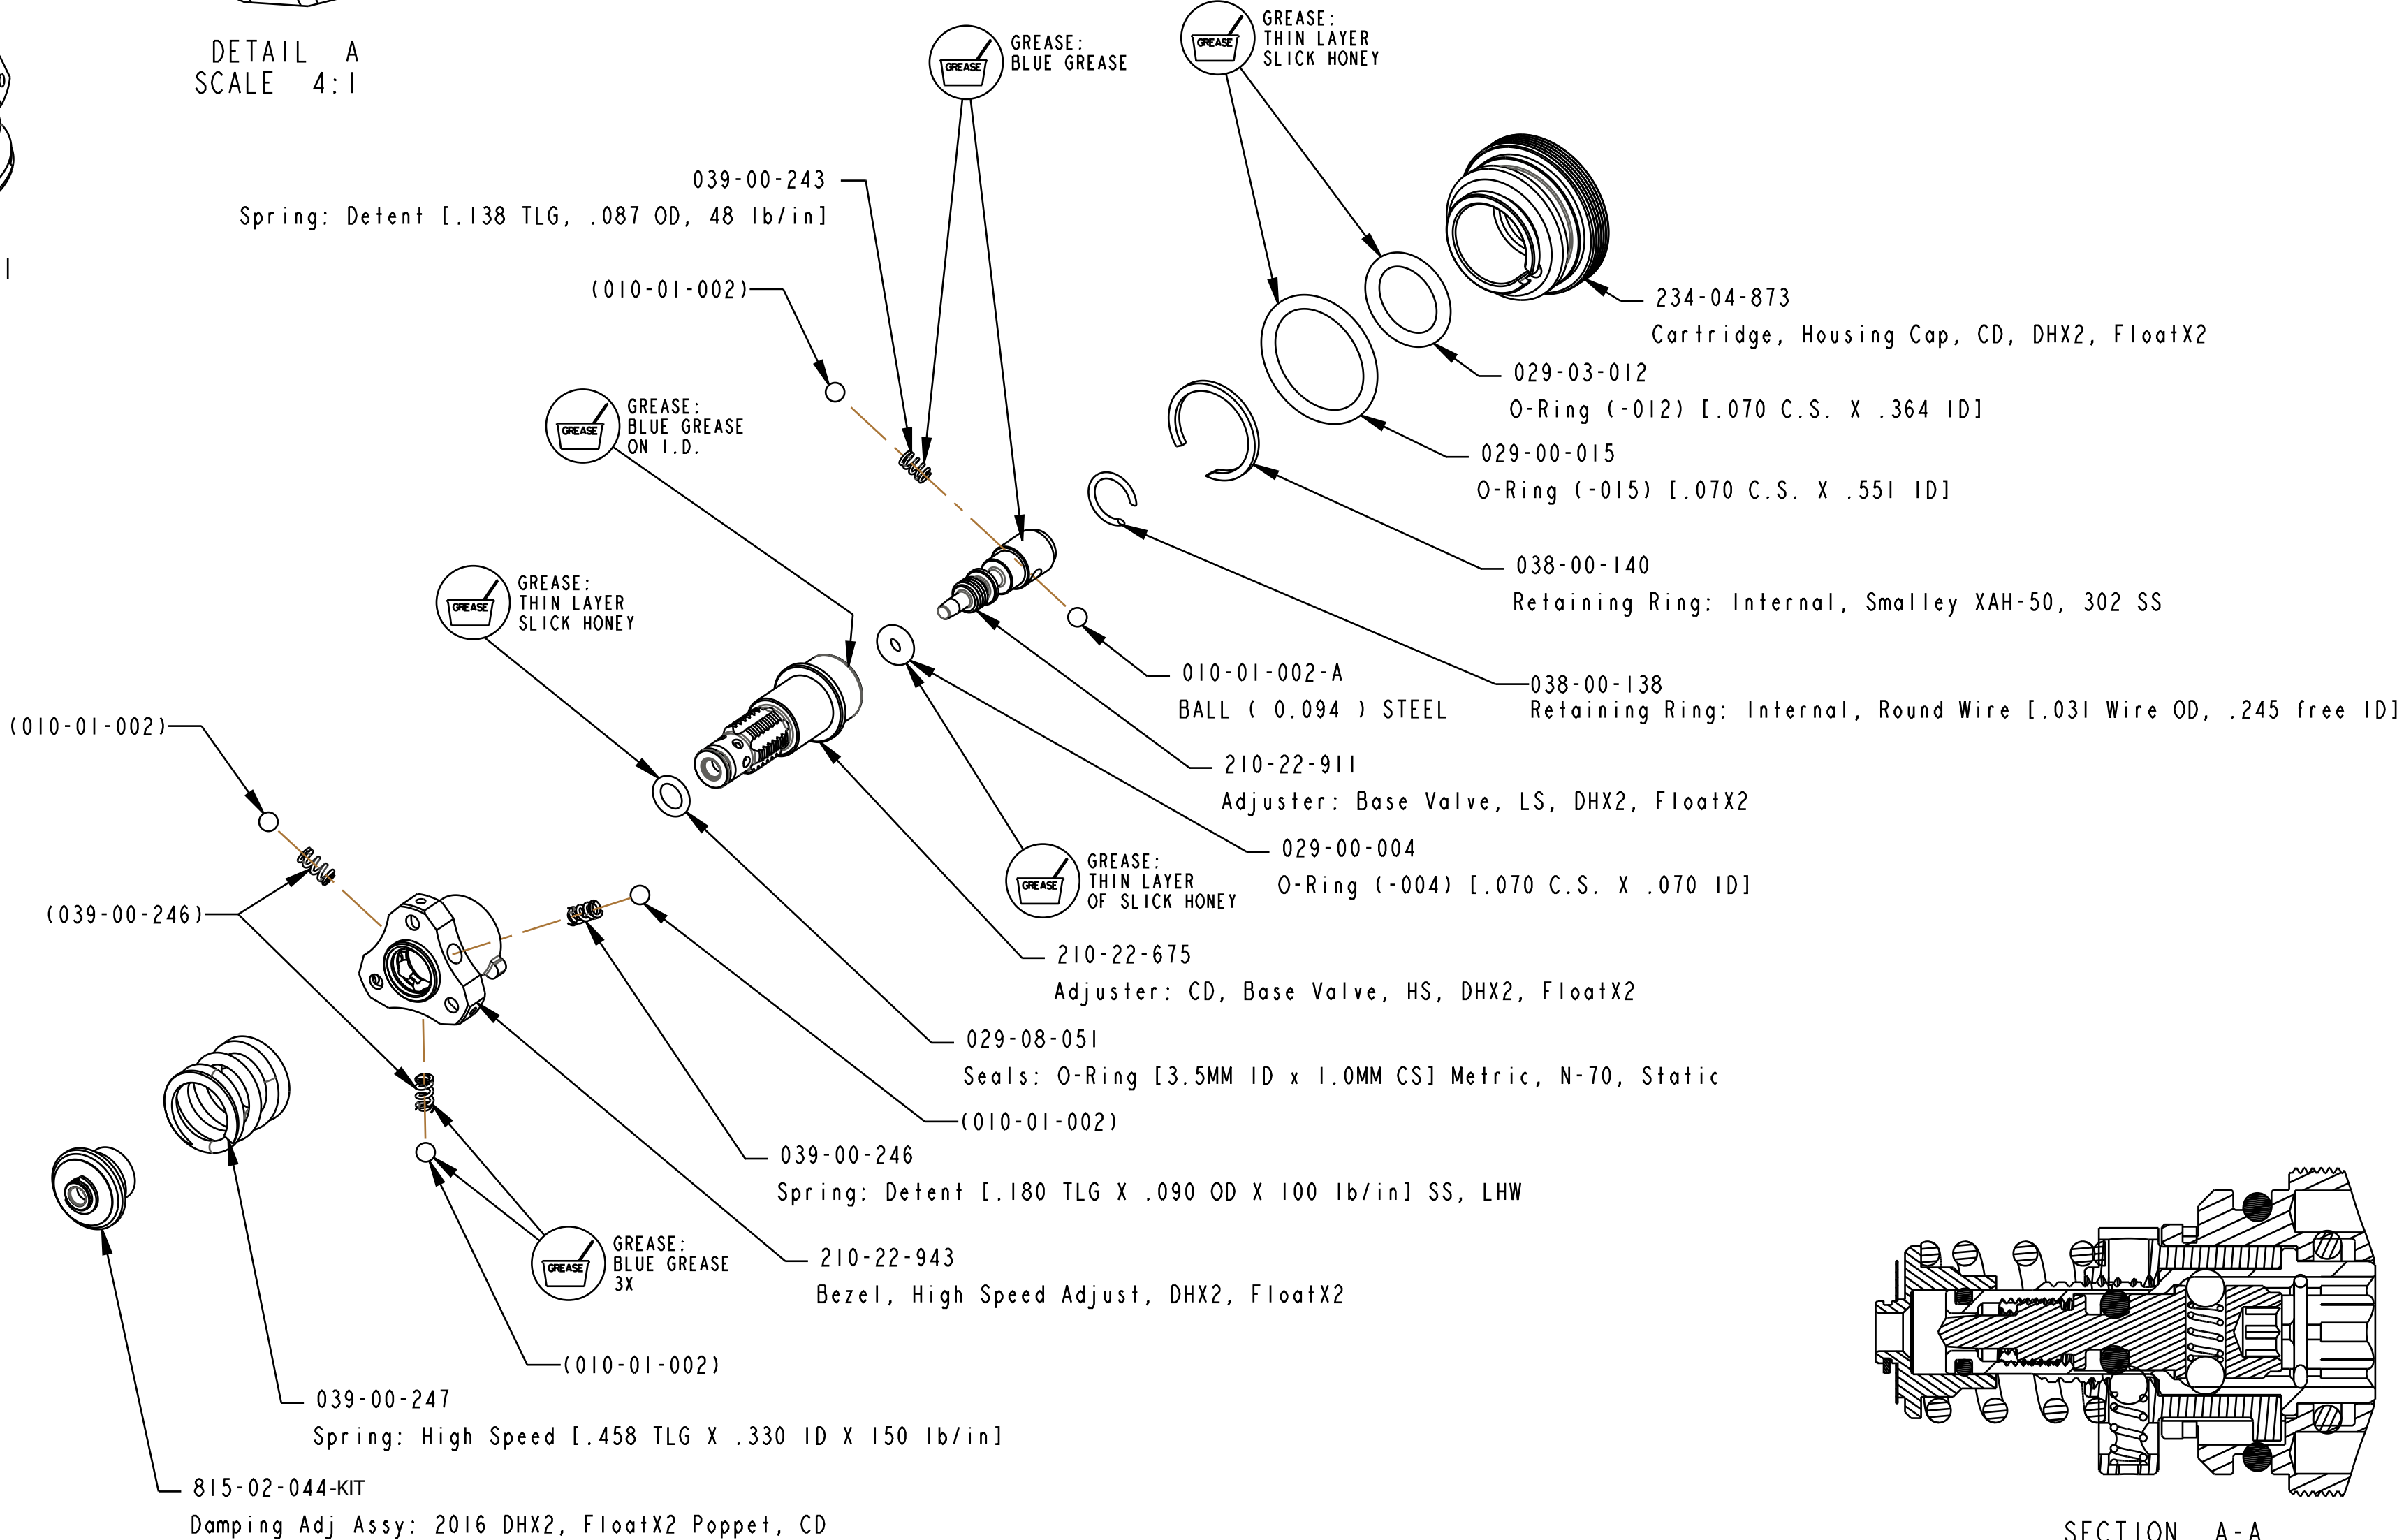

SEE DETAIL A

IDENTIFYING MARK

DETAIL A
SCALE 4:1

SCALE 2:1

SECTION A-A
SCALE 3:1

		FOX Factory, Inc. 130 Hangar Way, Watsonville, CA 95076 USA Ph 831-768-1100 Fax 831-768-9312
TITLE Damping Adj Assy: 2016 DHX2, FloatX2 Cartridge, CD		
SIZE C	DWG. NO. 815-02-042-KIT	
PLOT SCALE .50:1	SHEET 1 OF 1	