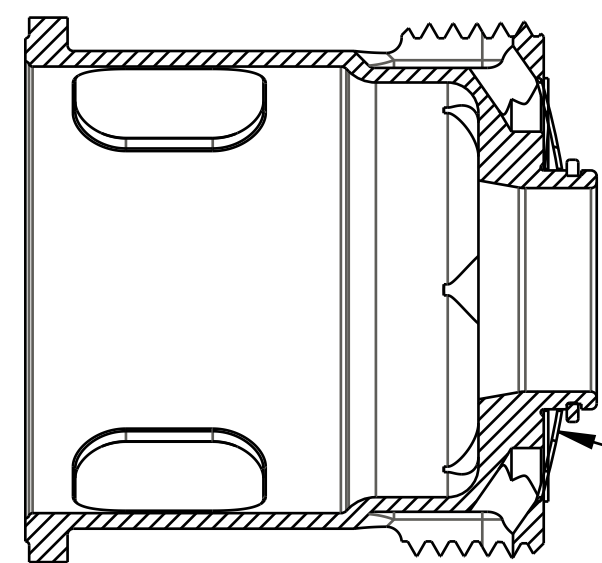

4

3

2

1

SECTION A-A

		<b>FOX Factory, Inc.</b>	Ph 831-768-1100 Fax 831-768-9312
130 Hangar Way, Watsonville, CA 95076 USA			
TITLE <b>Valve Seat Assy: 2017, DHX2, Float X2, F-S, 2pos-Adj</b>			
SIZE <b>C</b>	DWG. NO. <b>815-02-058-KIT</b>		
PLOT SCALE 4.00:1		SHEET 1 OF 1	