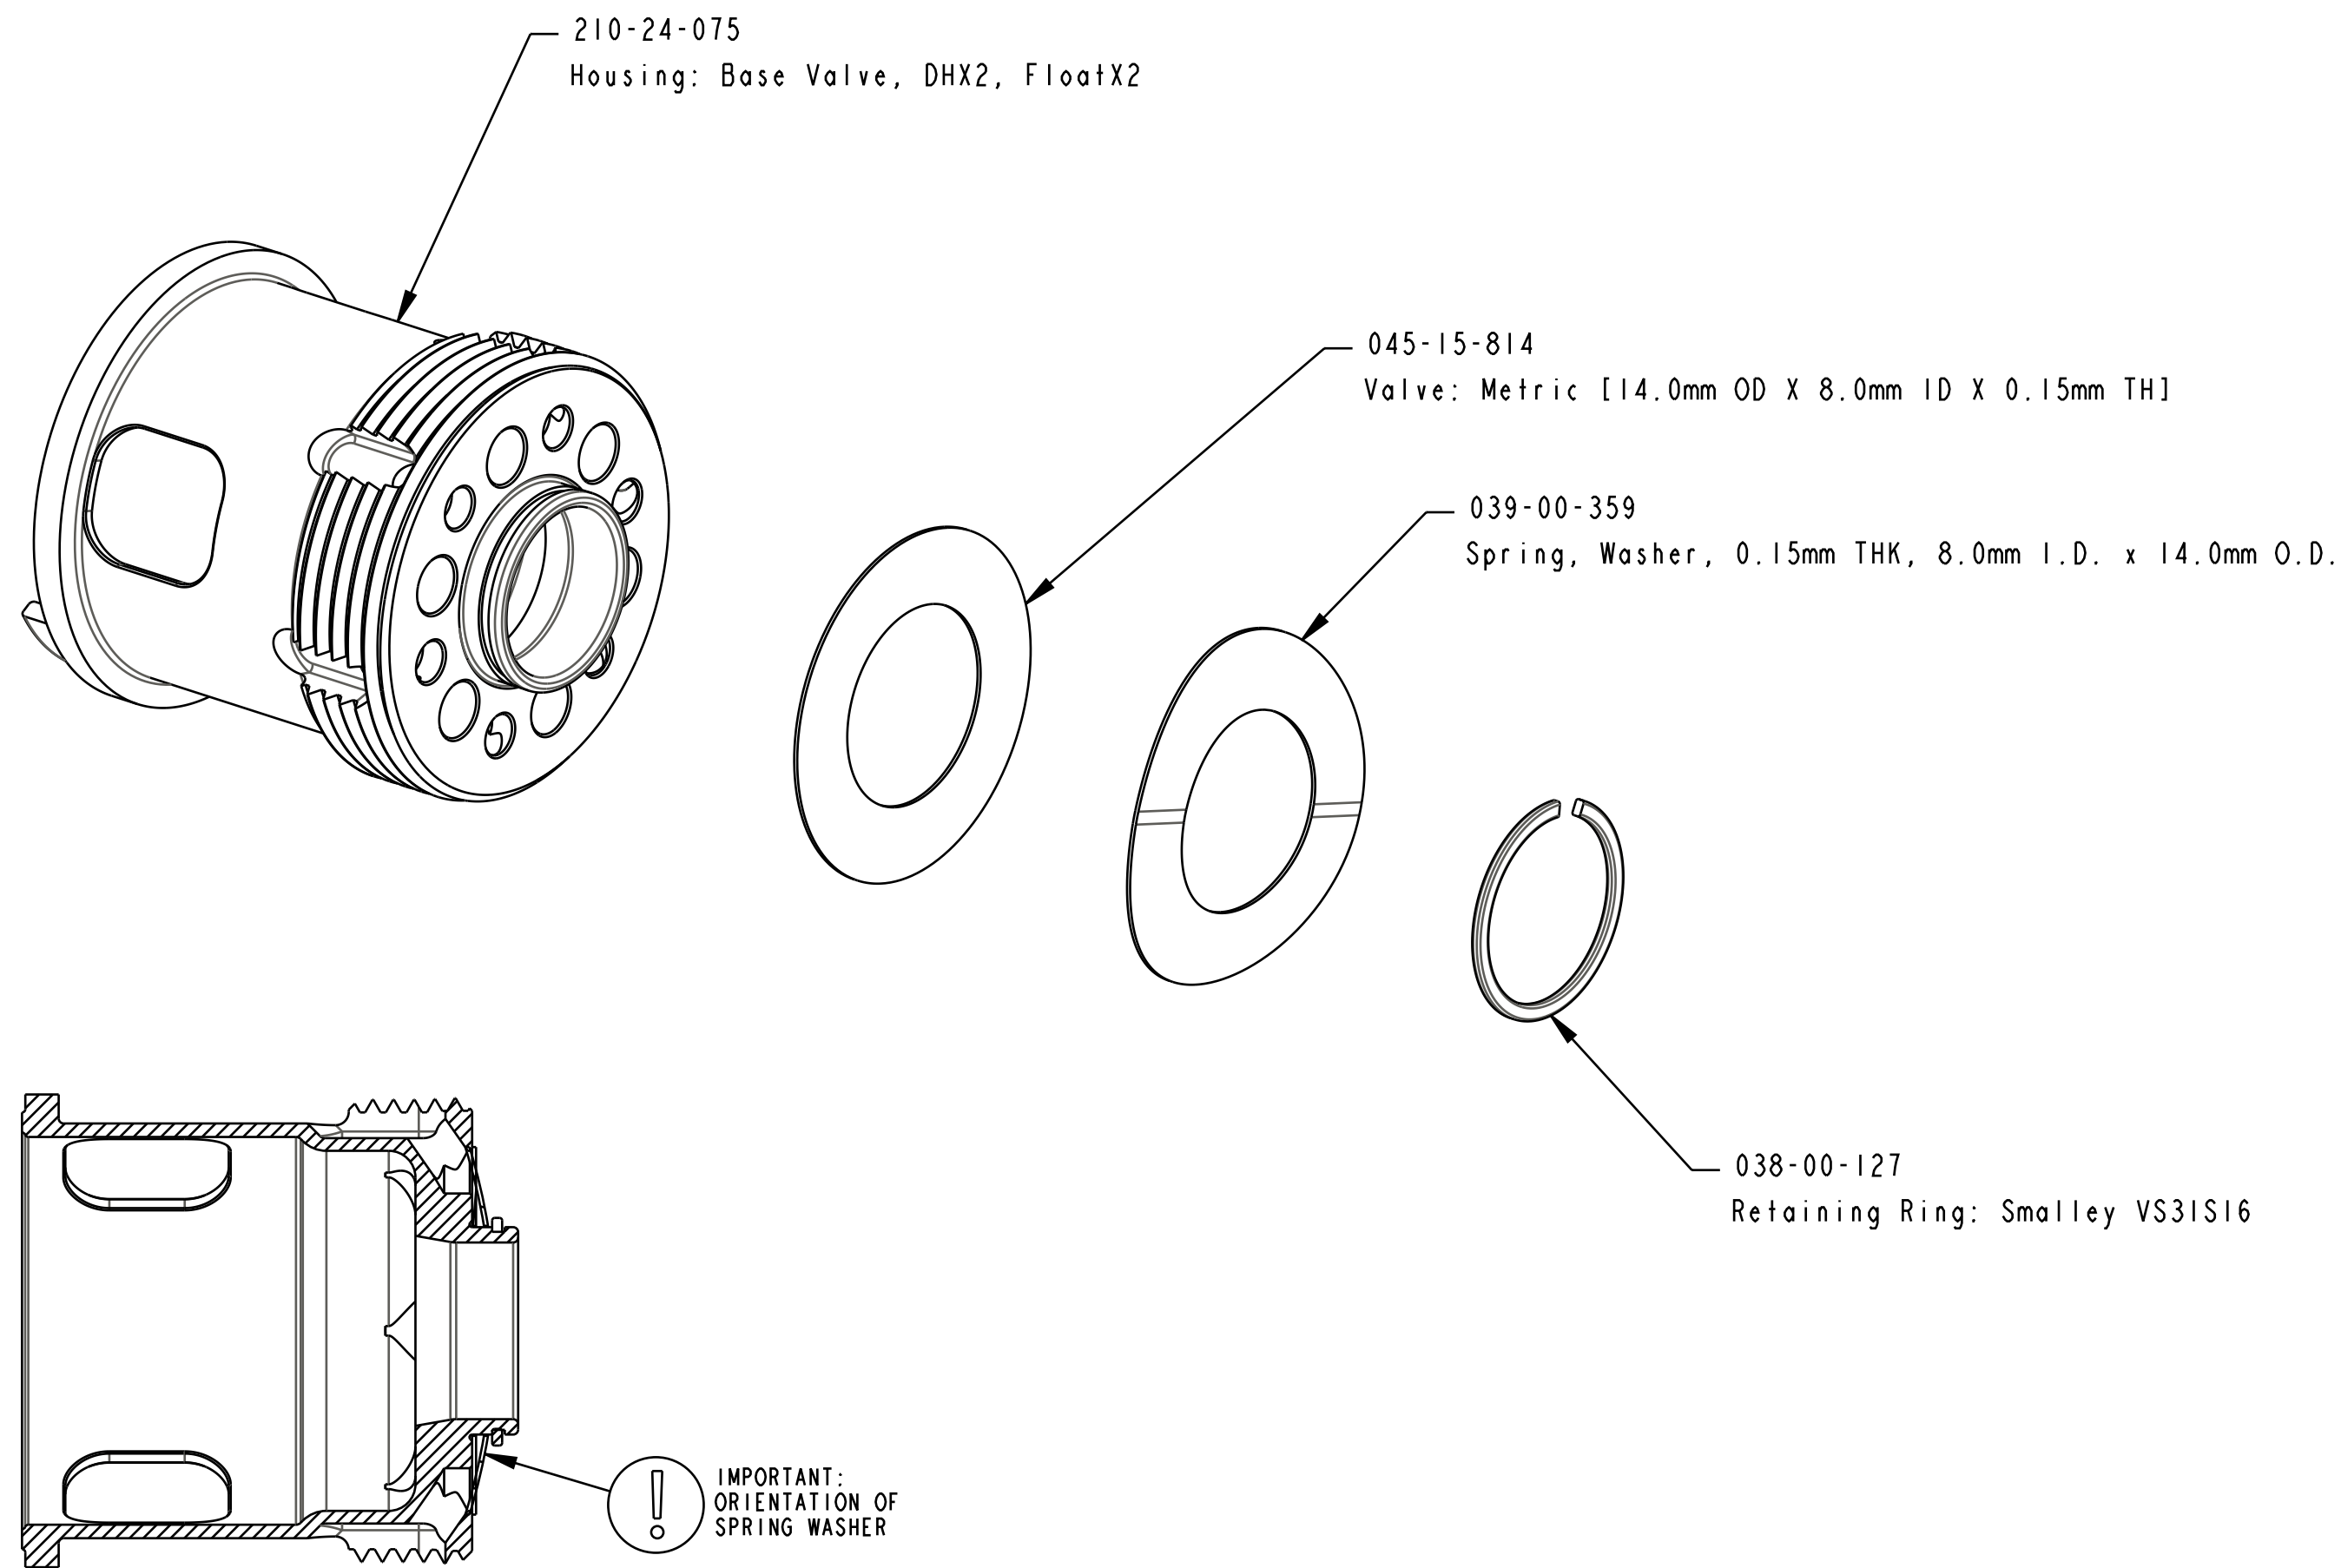

4

3

2

1

SECTION A-A

		<b>FOX Factory, Inc.</b>	Ph 831-768-1100 Fax 831-768-9312
130 Hangar Way, Watsonville, CA 95076 USA			
TITLE <b>Valve Seat Assy: 2017, DHX2, Float X2, F-S, 2pos-Adj</b>			
SIZE <b>C</b>	DWG. NO. <b>815-02-058-KIT</b>		
PLOT SCALE 4.00:1		SHEET 1 OF 1	