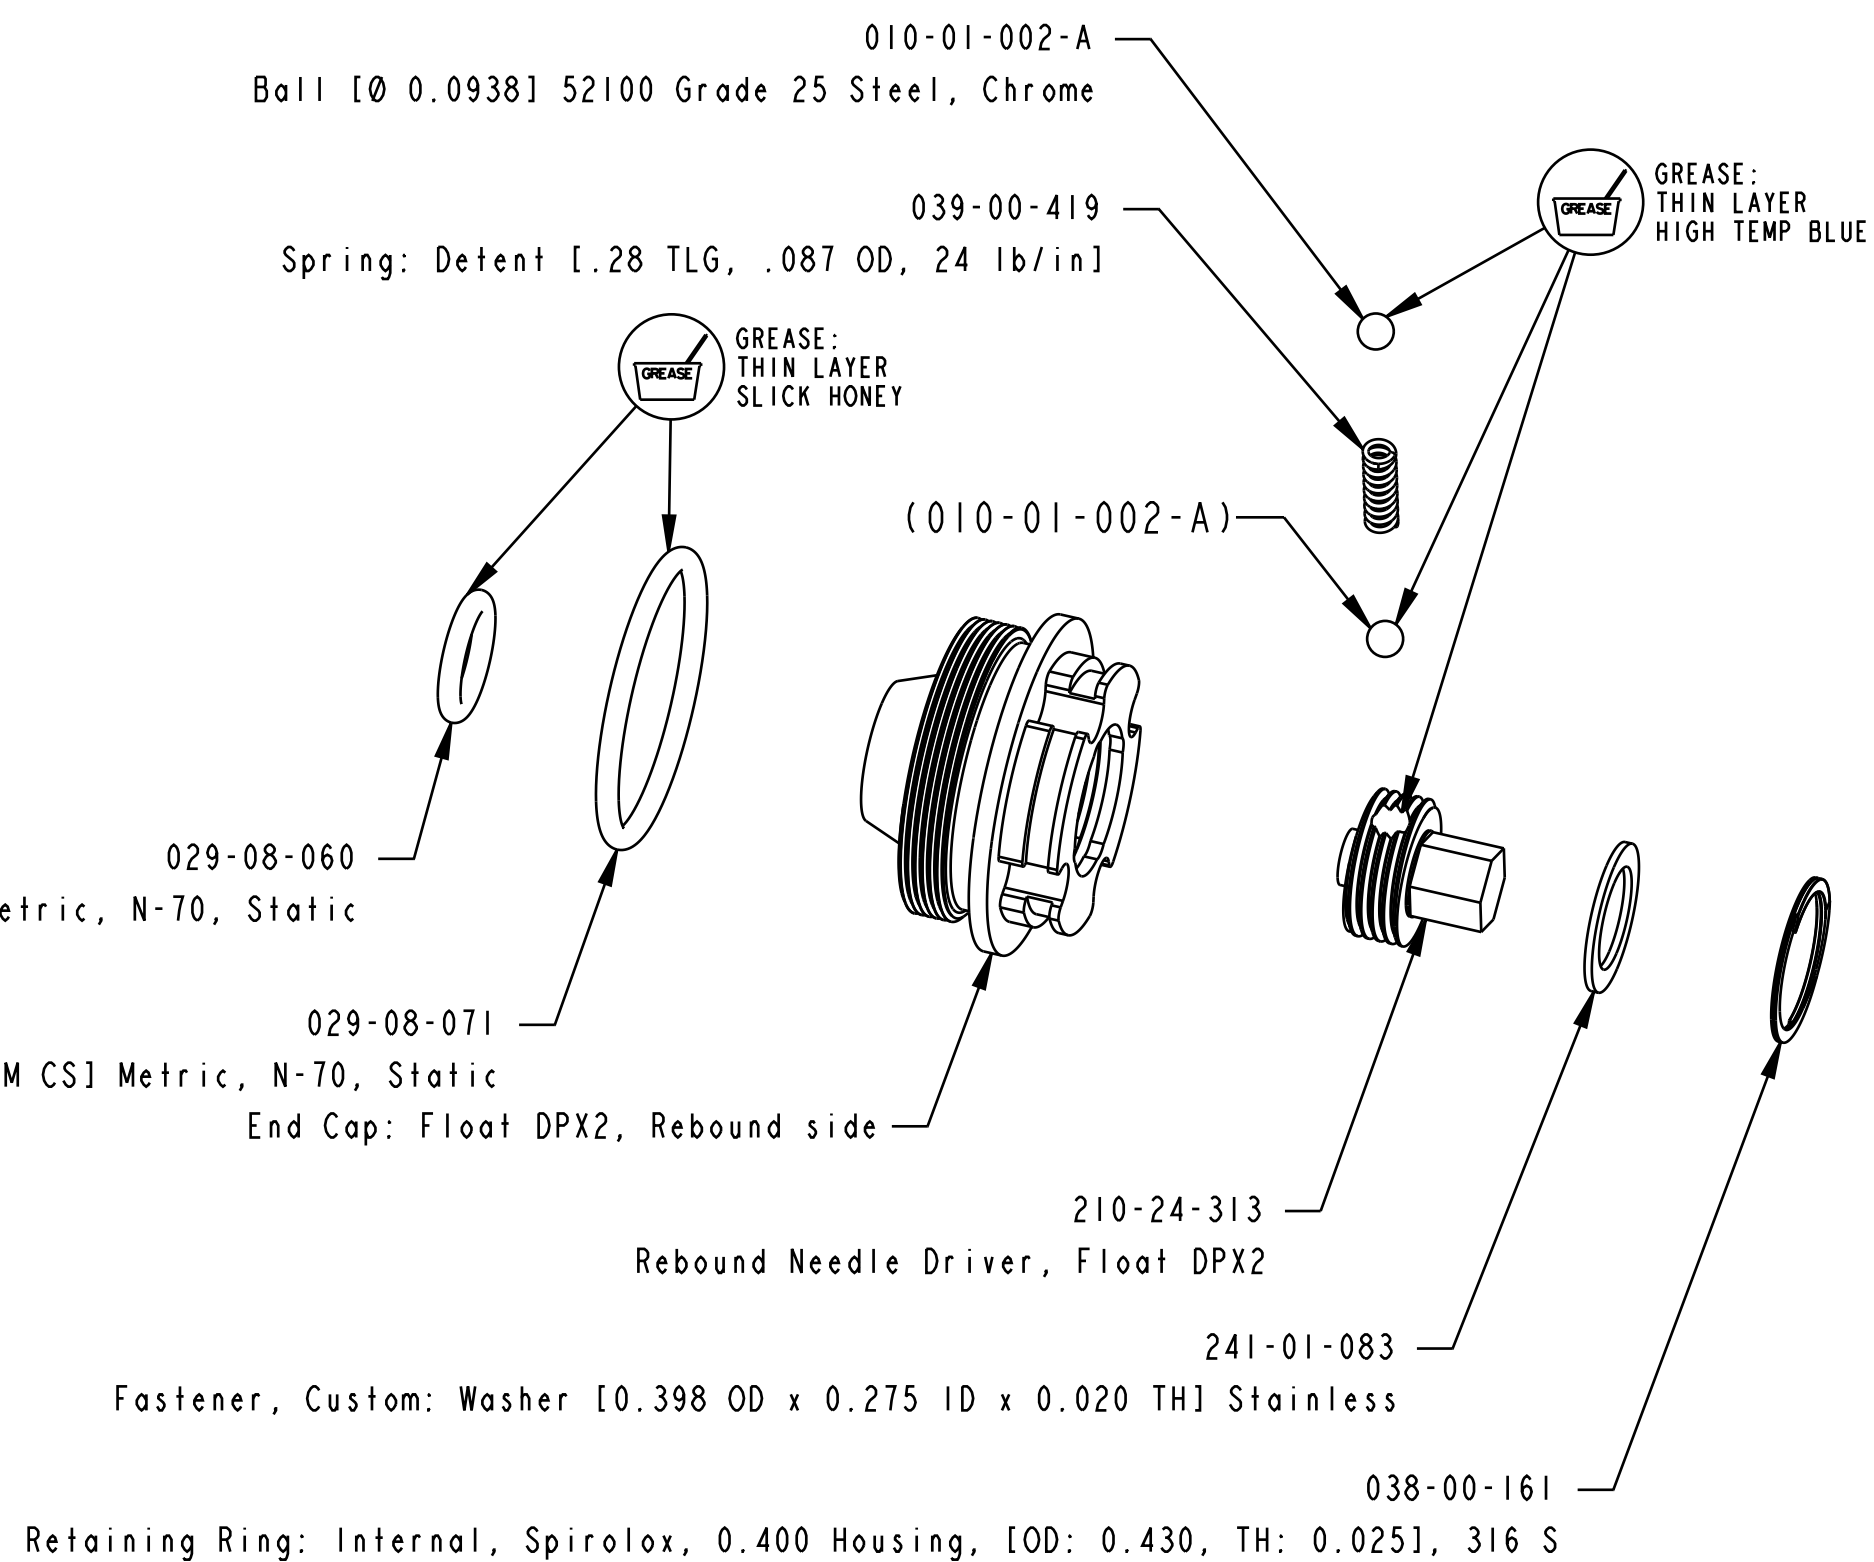

4

3

2

1

SECTION A-A
SCALE 3.000

FOX		FOX Factory, Inc.	Ph 831-768-1100
		130 Hangar Way, Watsonville, CA 95076 USA	Fax 831-768-9312
TITLE	Eyelet Cap Assembly: DPX2, Rebound		
SIZE	DWG. NO.	804-00-152-KIT	
PLOT SCALE	2.00:1	SHEET 1 OF 1	