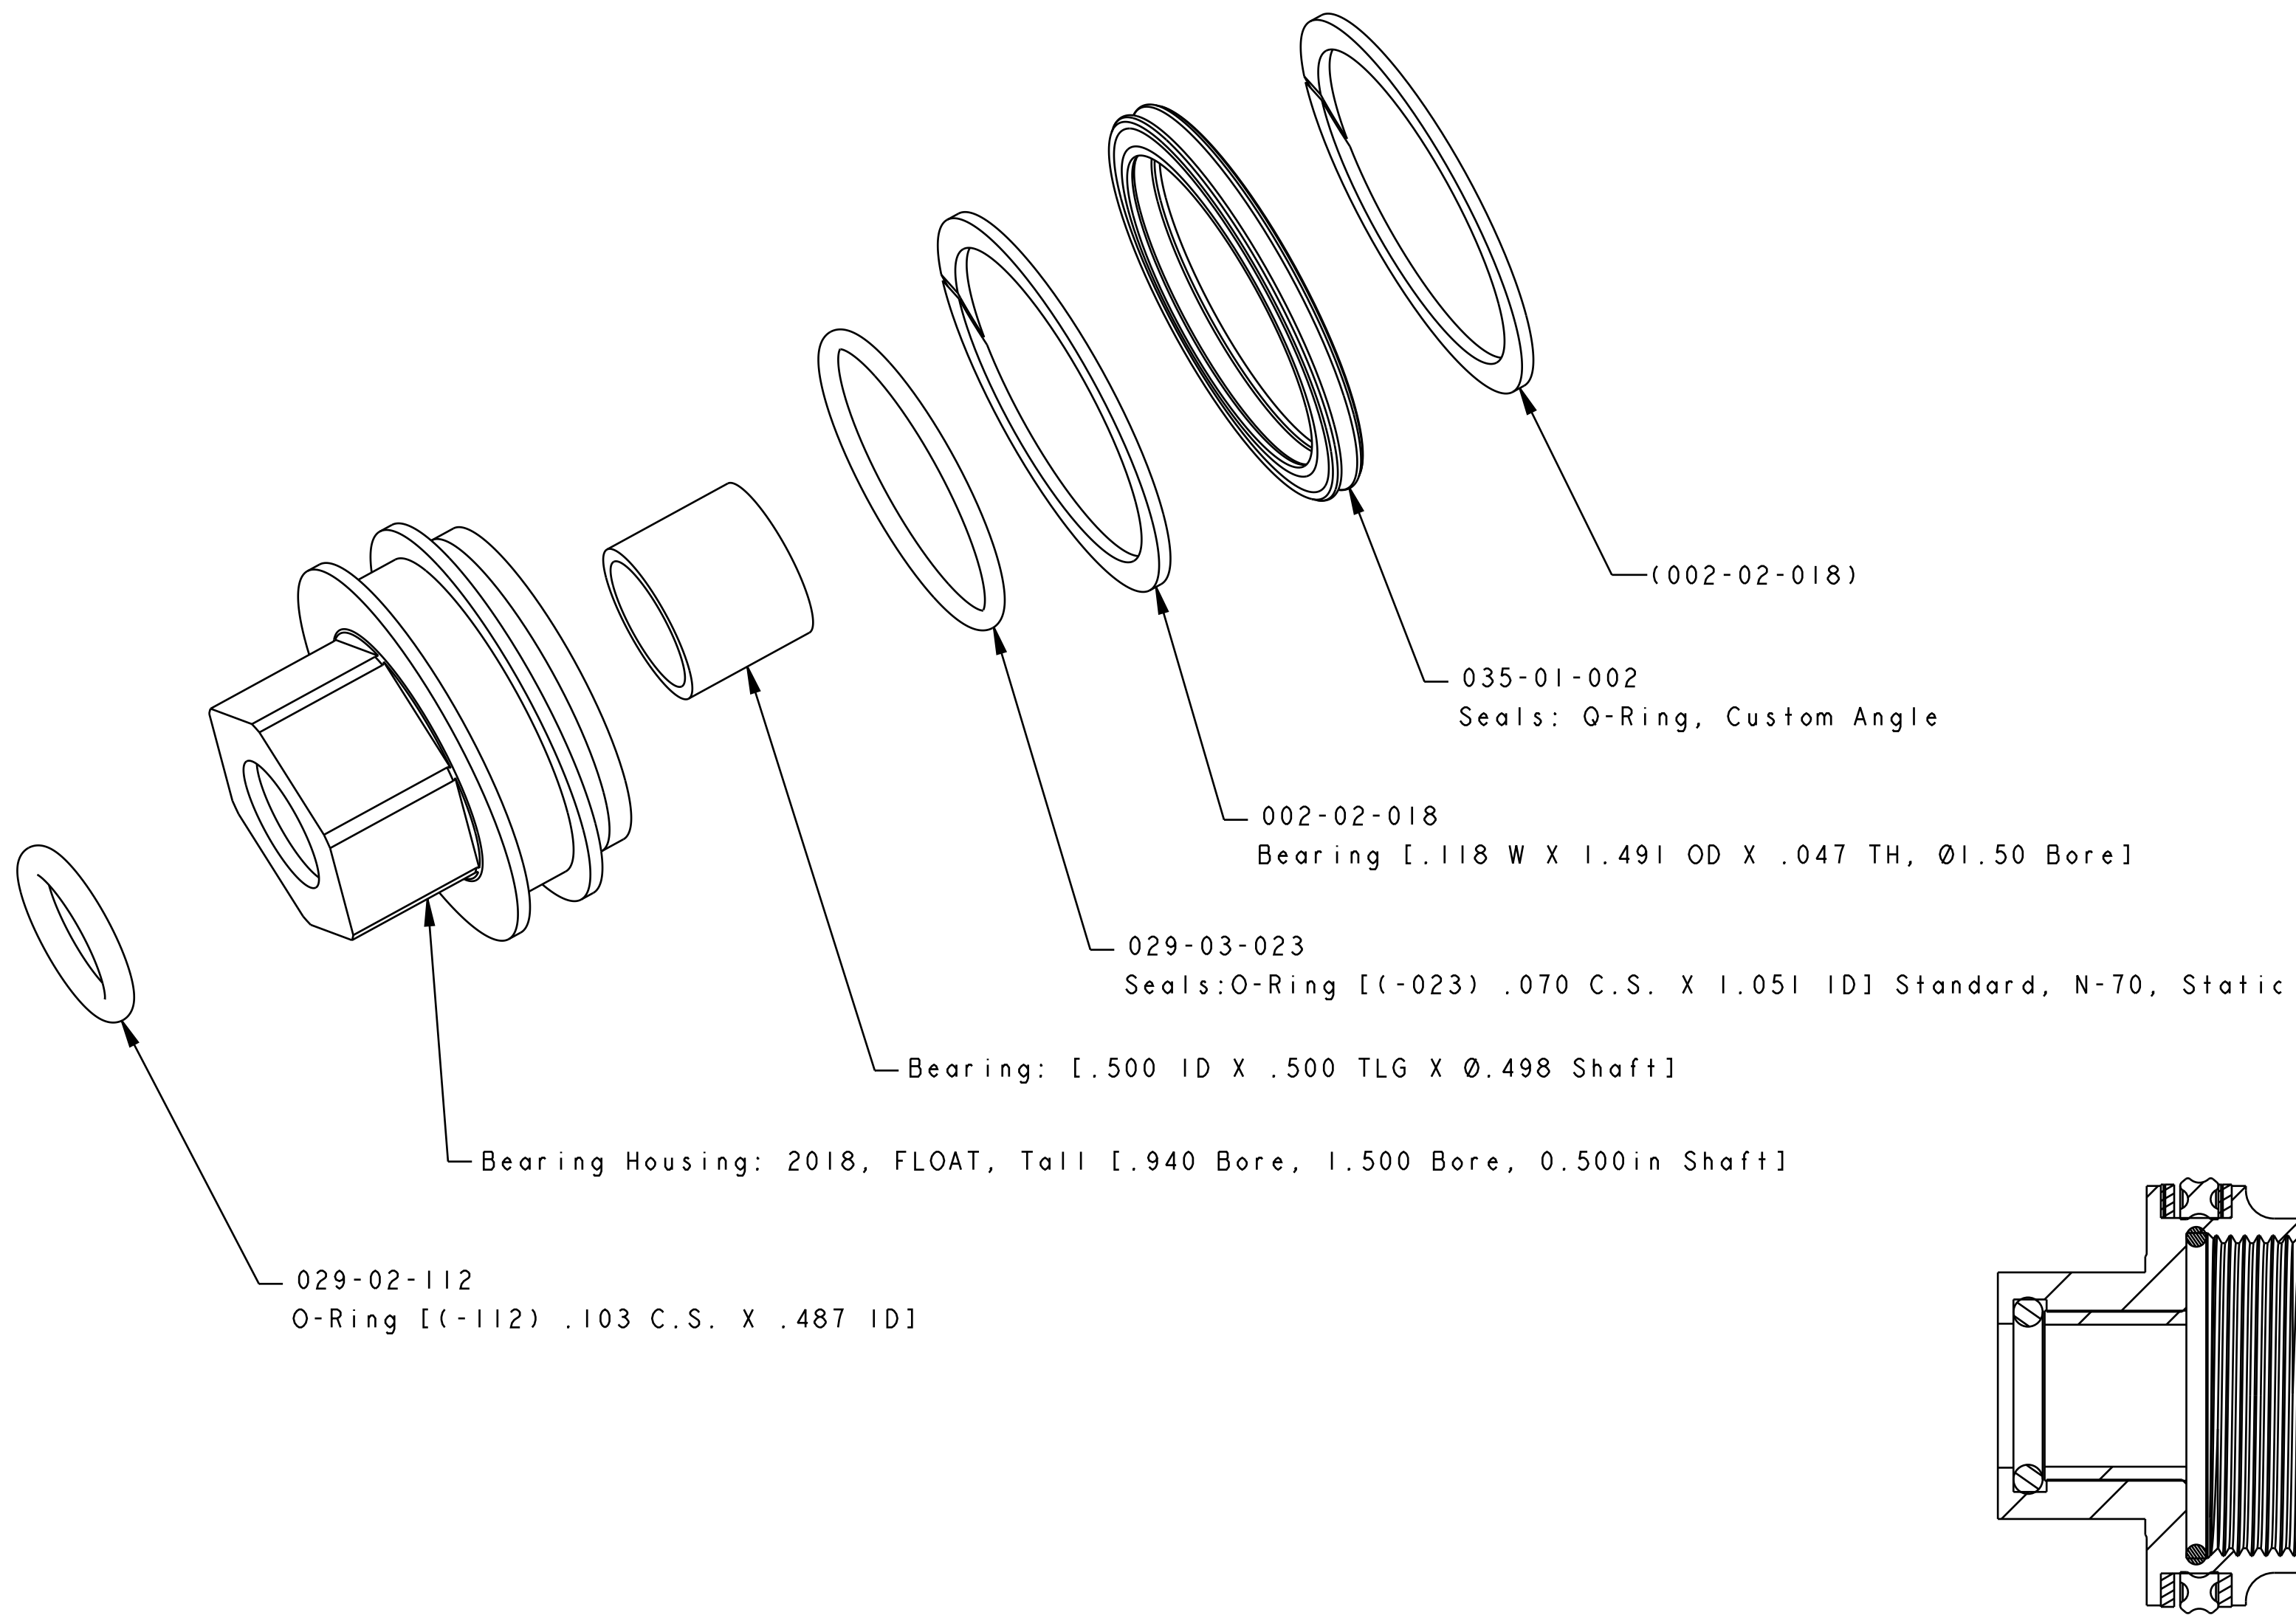

4

3

2

1

- PROPRIETARY -  
THIS DOCUMENT CONTAINS CONFIDENTIAL, PROPRIETARY INFORMATION  
THAT IS FOX PROPERTY. DO NOT DISCLOSE TO OR DUPLICATE  
FOR OTHERS EXCEPT AS AUTHORIZED BY FOX.

<b>FOX</b>		<b>FOX Factory, Inc.</b>	Ph 831-768-1100 Fox 831-768-9312
130 Hangar Way, Watsonville, CA 95076 USA			
TITLE BEARING ASSY: FLOAT, 2018, TALL [.940 BORE, 1.500 BORE, .500" SHAFT]			
SIZE	DWG. NO.	812-06-090-KIT	
<b>C</b>			
PLOT SCALE [.2]:1		SHEET 1 OF 1	