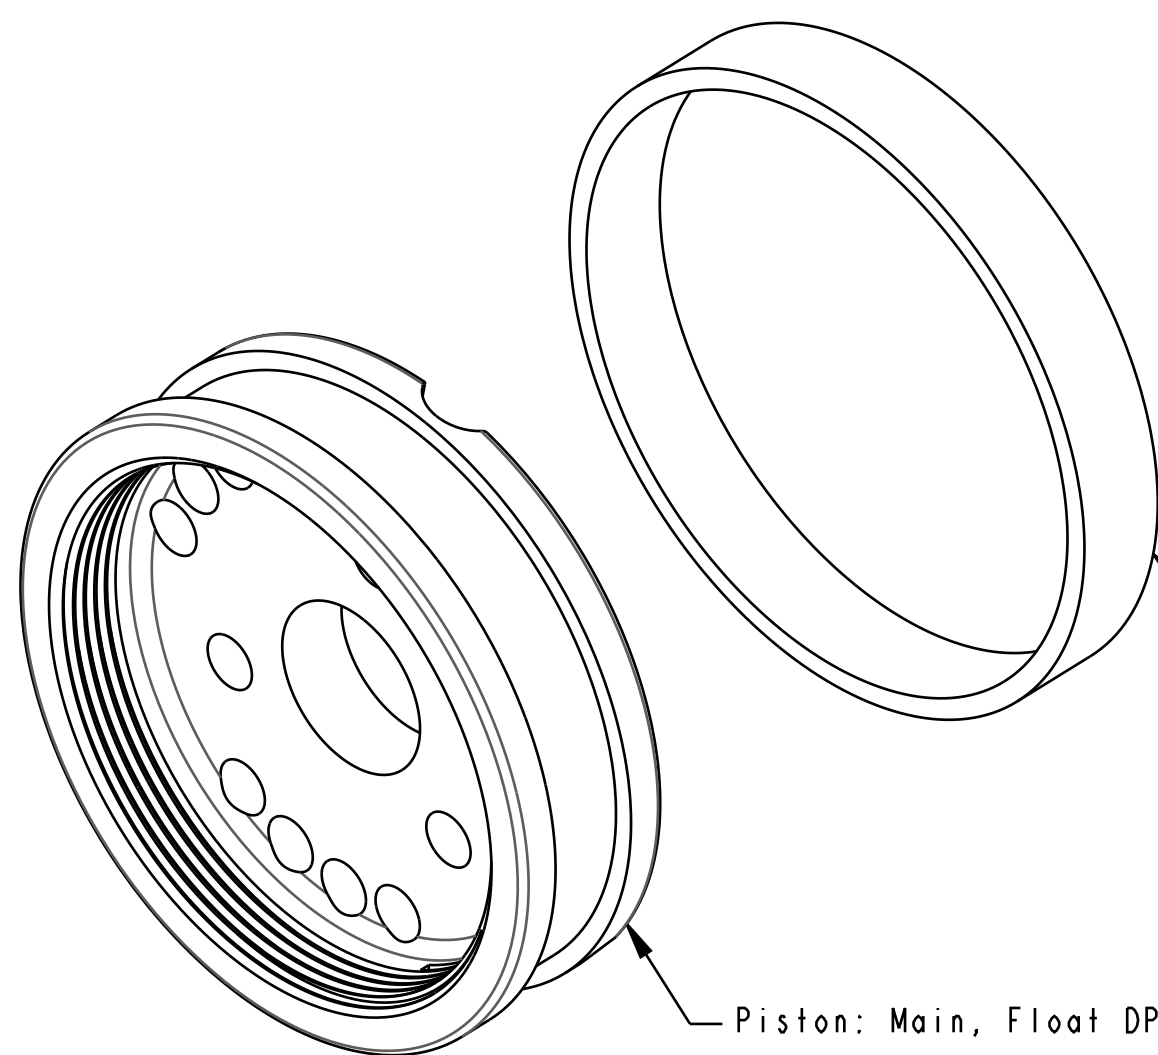

4

3

2

1

002-02-009
Bearing: Glide Ring, Blue Turcon

Piston: Main, Float DPS, Zero Dish [0.940 Bore, X 0.252 ID X 0.260 TLG]

SECTION A-A

 FOX Factory, Inc. <small>130 Hangar Way, Watsonville, CA 95076 USA</small>		<small>Ph 831-768-1100 Fax 831-768-9312</small>
TITLE Piston Assembly: Float DPS, Zero Dish [Ø 0.940 Bore] w/ Glyde Ring		
SIZE C	DWG. NO. 805-02-220-KIT	
PLOT SCALE 4.00:1		SHEET 1 OF 1