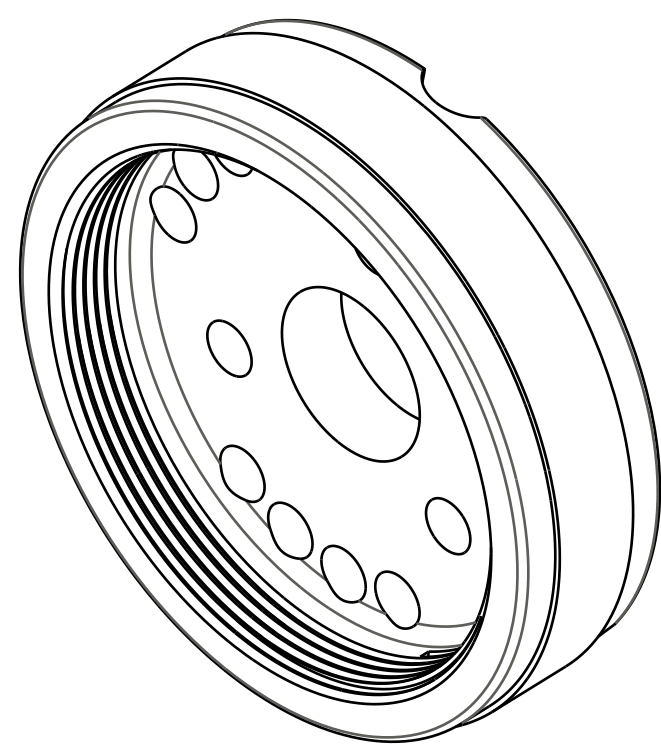

4

3

2

1

002-02-009
Bearing: Glide Ring, Blue Turcon

Piston: Main, Float DPS, Zero Dish [0.940 Bore, X 0.252 ID X 0.260 TLG]

SECTION A-A

 FOX Factory, Inc. <small>130 Hangar Way, Watsonville, CA 95076 USA</small>		<small>Ph 831-768-1100 Fax 831-768-9312</small>
TITLE Piston Assembly: Float DPS, Zero Dish [Ø 0.940 Bore] w/ Glyde Ring		
SIZE C	DWG. NO. 805-02-220-KIT	
PLOT SCALE 4.00:1		SHEET 1 OF 1