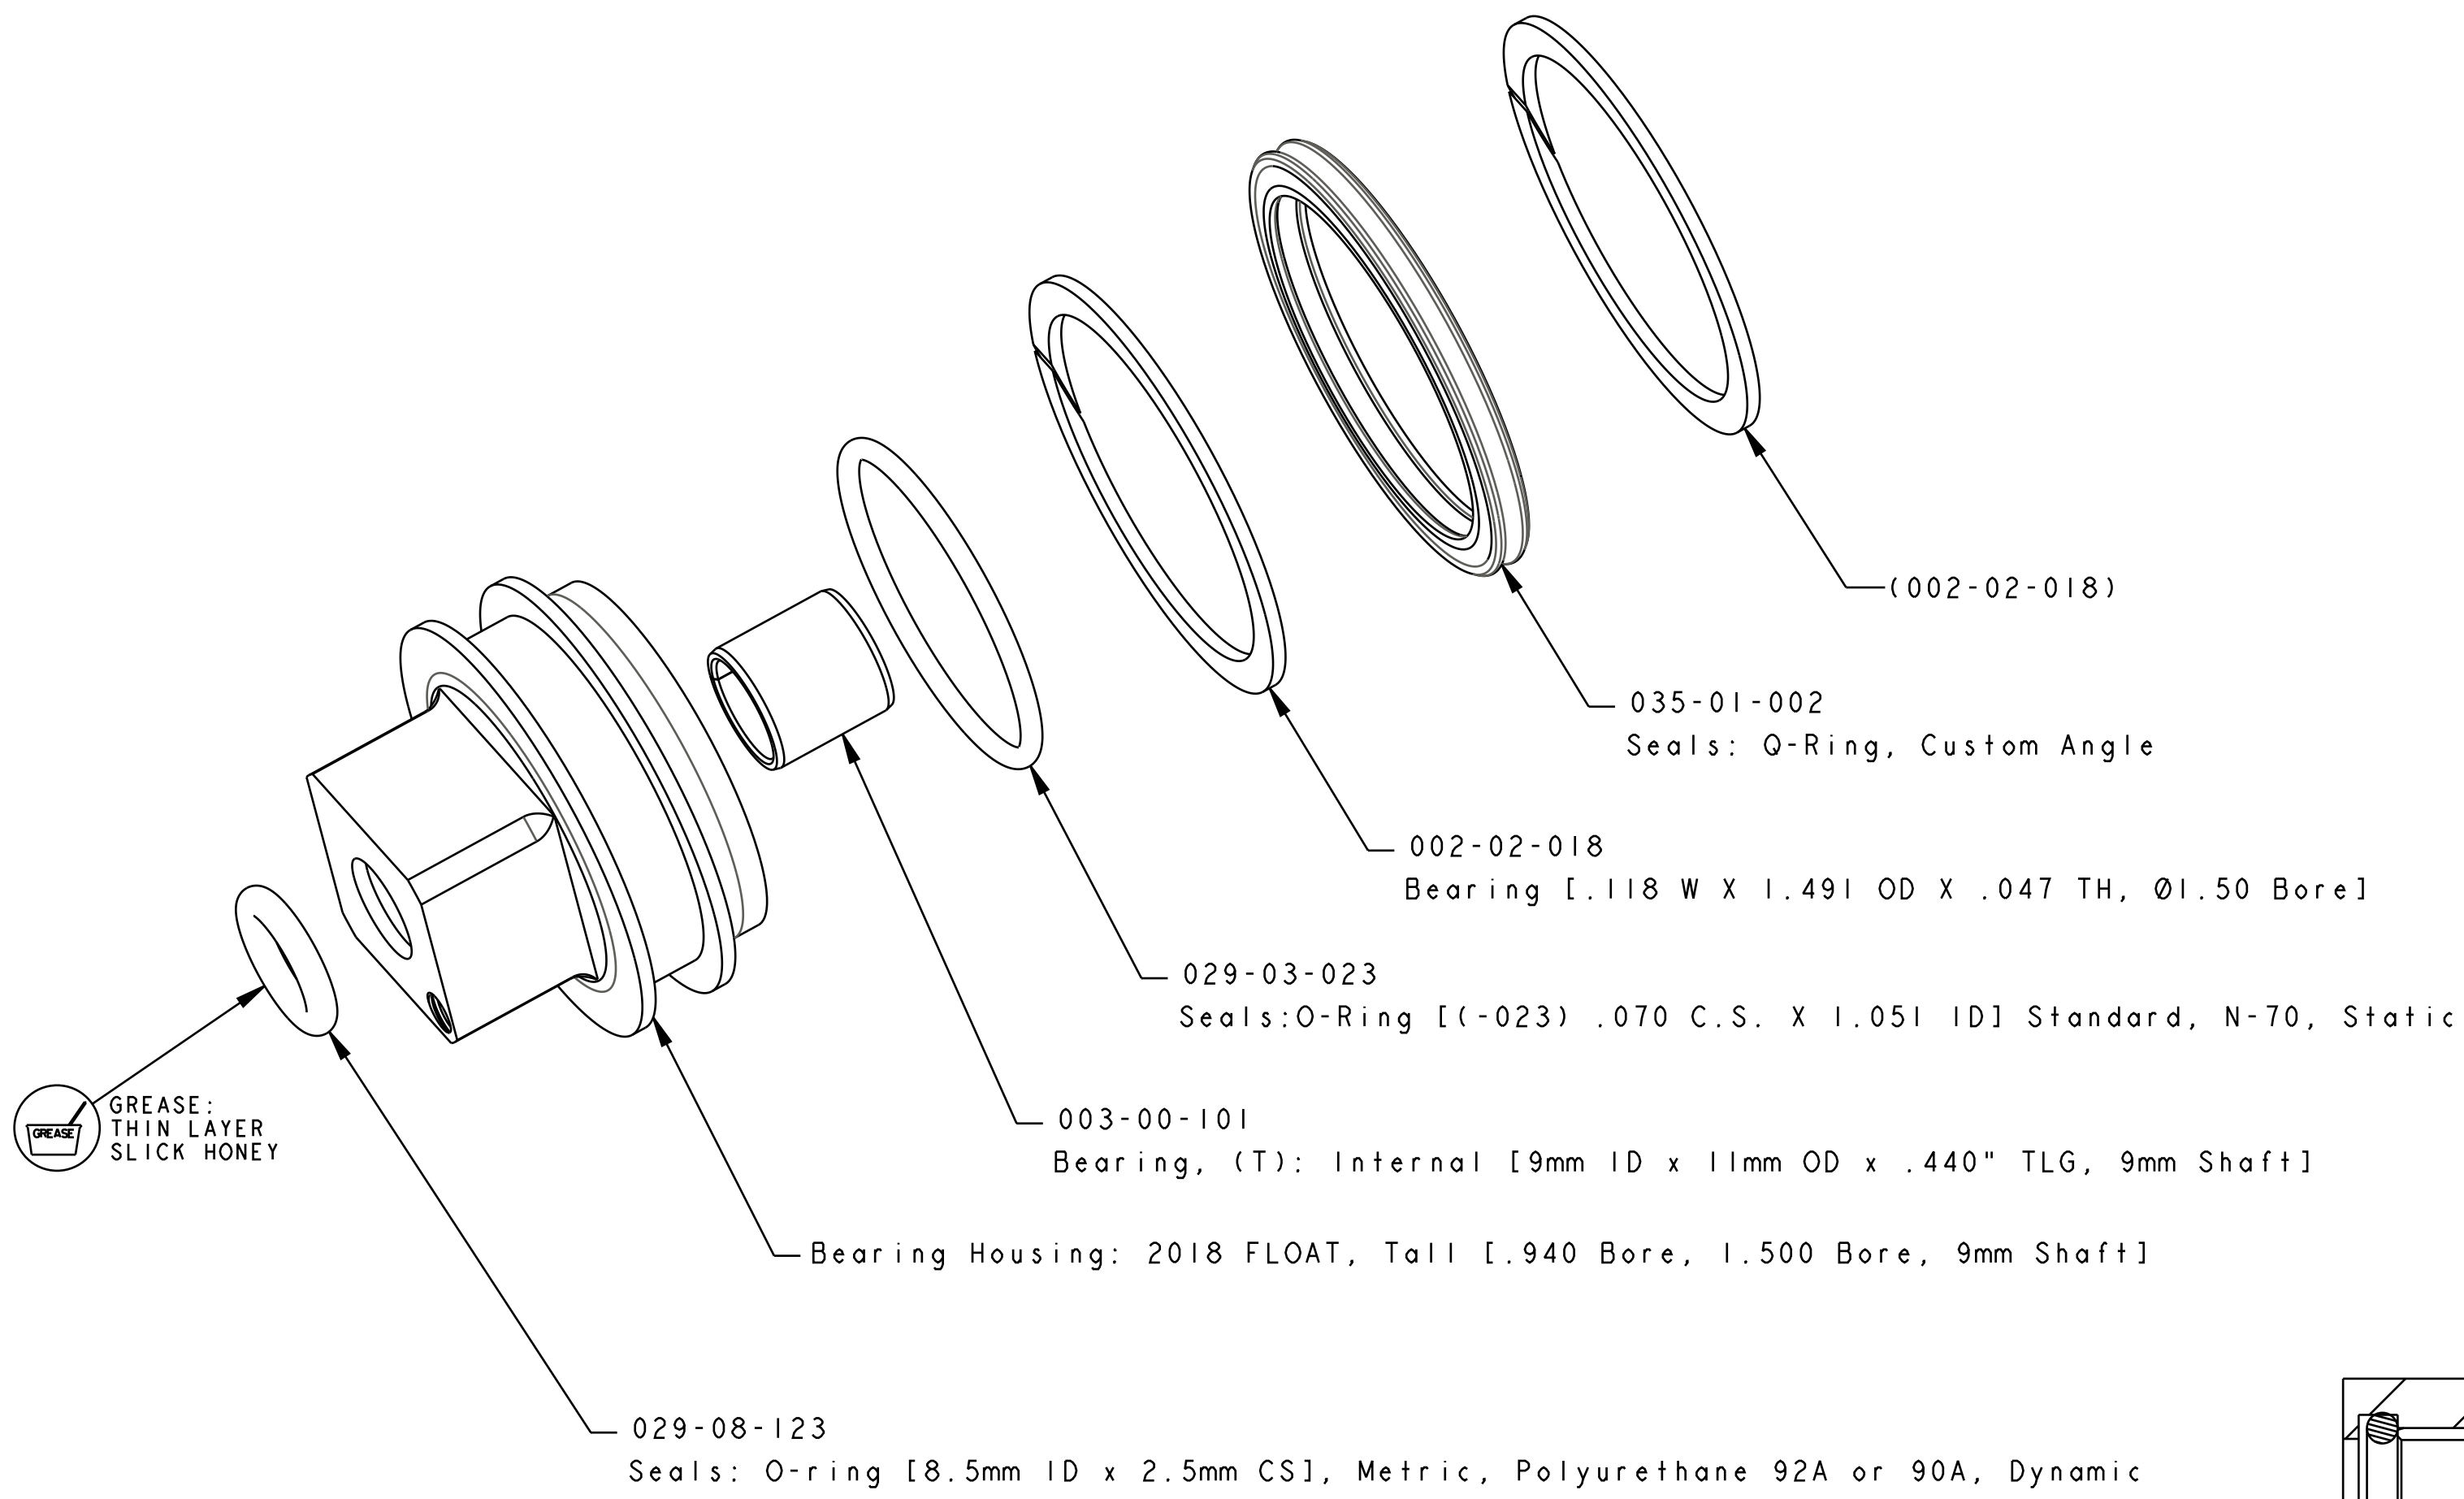

B

B

A

A

- PROPRIETARY -  
 THIS DOCUMENT CONTAINS CONFIDENTIAL, PROPRIETARY INFORMATION  
 THAT IS FOX PROPERTY. DO NOT DISCLOSE TO OR DUPLICATE  
 FOR OTHERS EXCEPT AS AUTHORIZED BY FOX.

|  |                       |                          |                 |
|--|-----------------------|--------------------------|-----------------|
| <b>FOX</b>   |                       | <b>FOX Factory, Inc.</b> | Ph 831-768-1100 |
| 130 Hangar Way, Watsonville, CA 95076 USA                                      |                       | Fox 831-768-9312         |                 |
| TITLE<br>BEARING ASSY: FLOAT, 2018, TALL<br>[.940 BORE, 1.500 BORE, 9mm SHAFT] |                       |                          |                 |
| SIZE   | DWG. NO.              | 812-06-088-KIT           |                 |
| C  | PLOT SCALE [ .2 ] : 1 |                          | SHEET 1 OF 1    |