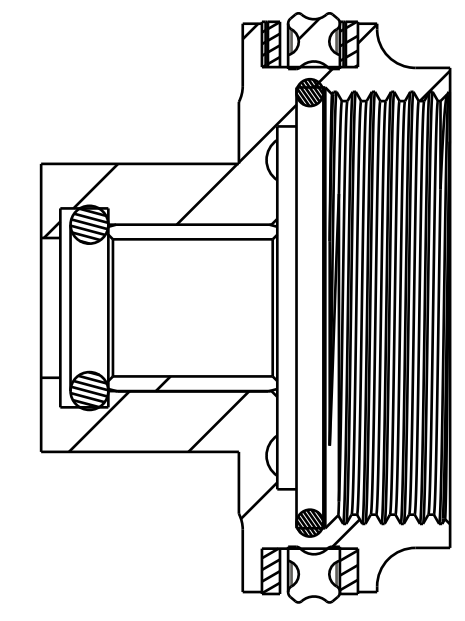

B

B

A

A

- PROPRIETARY -  
 THIS DOCUMENT CONTAINS CONFIDENTIAL, PROPRIETARY INFORMATION  
 THAT IS FOX PROPERTY. DO NOT DISCLOSE TO OR DUPLICATE  
 FOR OTHERS EXCEPT AS AUTHORIZED BY FOX.

|  |                       |                          |                 |
|--|-----------------------|--------------------------|-----------------|
| <b>FOX</b>   |                       | <b>FOX Factory, Inc.</b> | Ph 831-768-1100 |
| 130 Hangar Way, Watsonville, CA 95076 USA                                      |                       | Fox 831-768-9312         |                 |
| TITLE<br>BEARING ASSY: FLOAT, 2018, TALL<br>[.940 BORE, 1.500 BORE, 9mm SHAFT] |                       |                          |                 |
| SIZE   | DWG. NO.              | 812-06-088-KIT           |                 |
| C  | PLOT SCALE [ .2 ] : 1 |                          | SHEET 1 OF 1    |