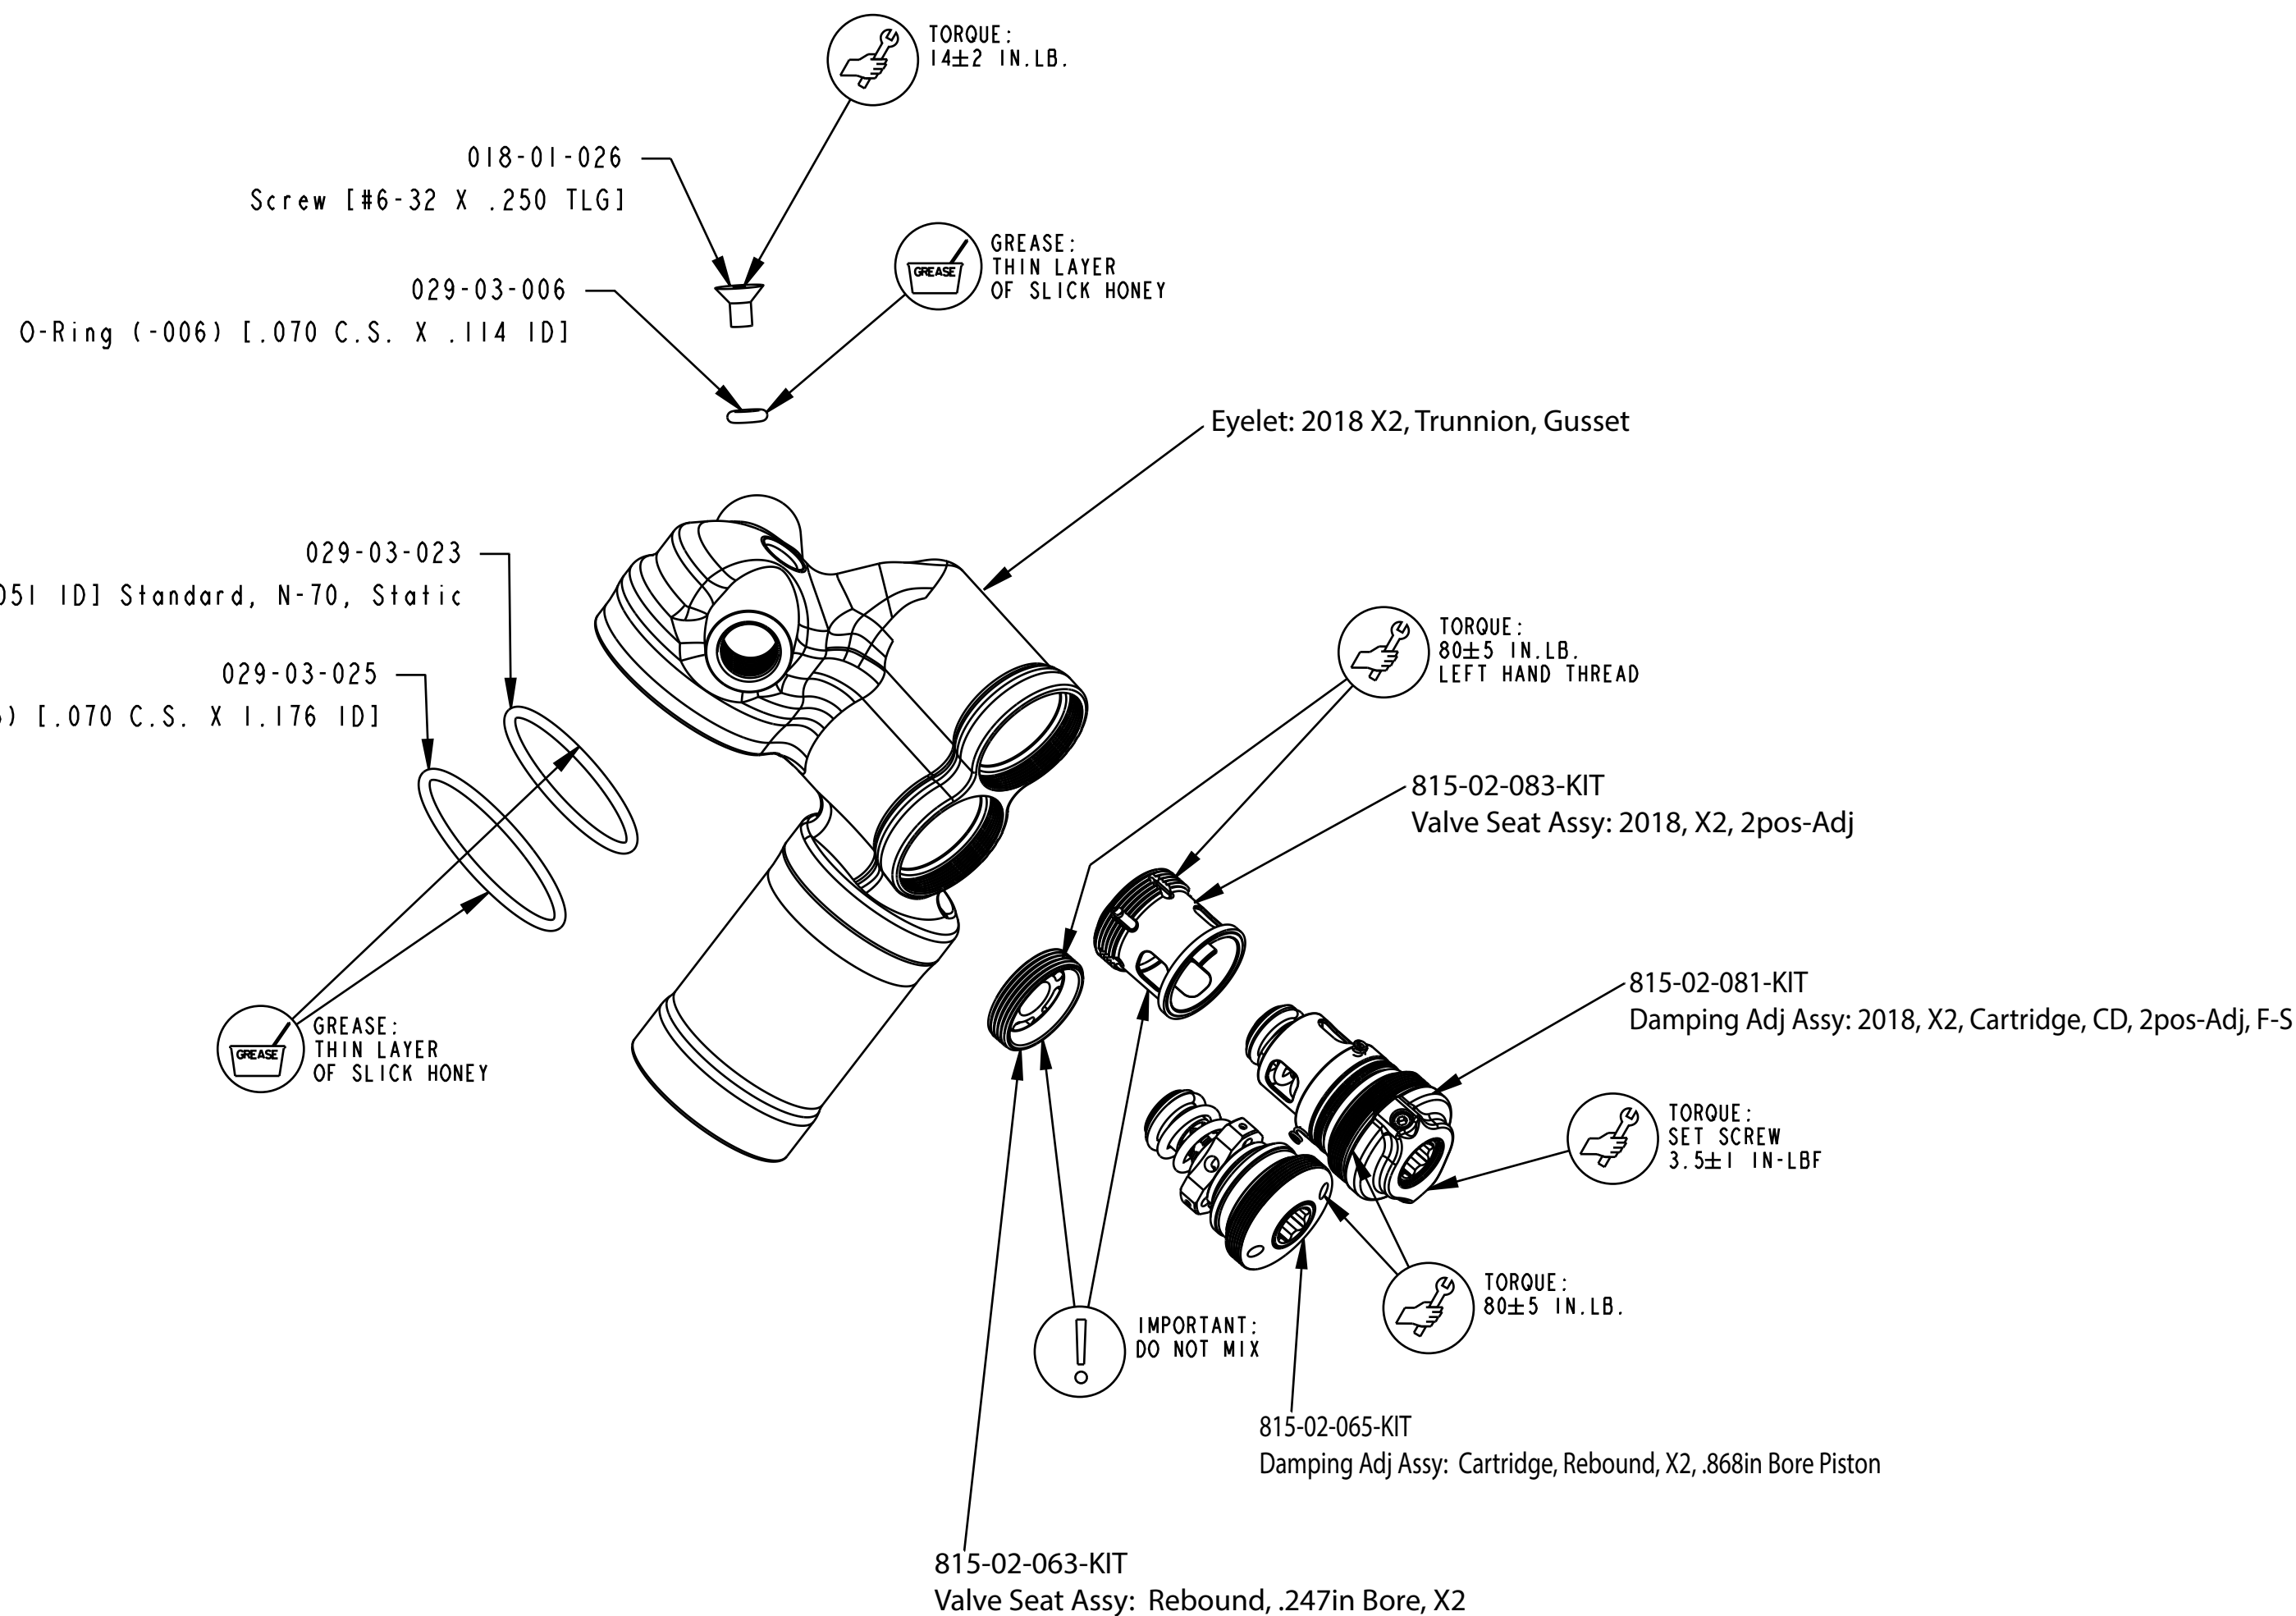

4

3

2

1

D

D

C

C

B

B

A

A

PROPRIETARY
 THIS DOCUMENT CONTAINS CONFIDENTIAL, PROPRIETARY INFORMATION
 THAT IS FOX PROPERTY. DO NOT DISCLOSE TO OR DUPLICATE
 FOR OTHERS EXCEPT AS AUTHORIZED BY FOX.

FOX		FOX Factory, Inc.	Ph 831-768-1100
		130 Hangar Way, Watsonville, CA 95076 USA	Fax 831-768-9312
TITLE	Eyelet Assy: 2018, DHX2 Trunnion, 2pos-Adj, F-St		
SIZE	DWG. NO.	808-17-370-KIT	
C	PLOT SCALE .00:1		SHEET 1 OF 2

4

3

2

1