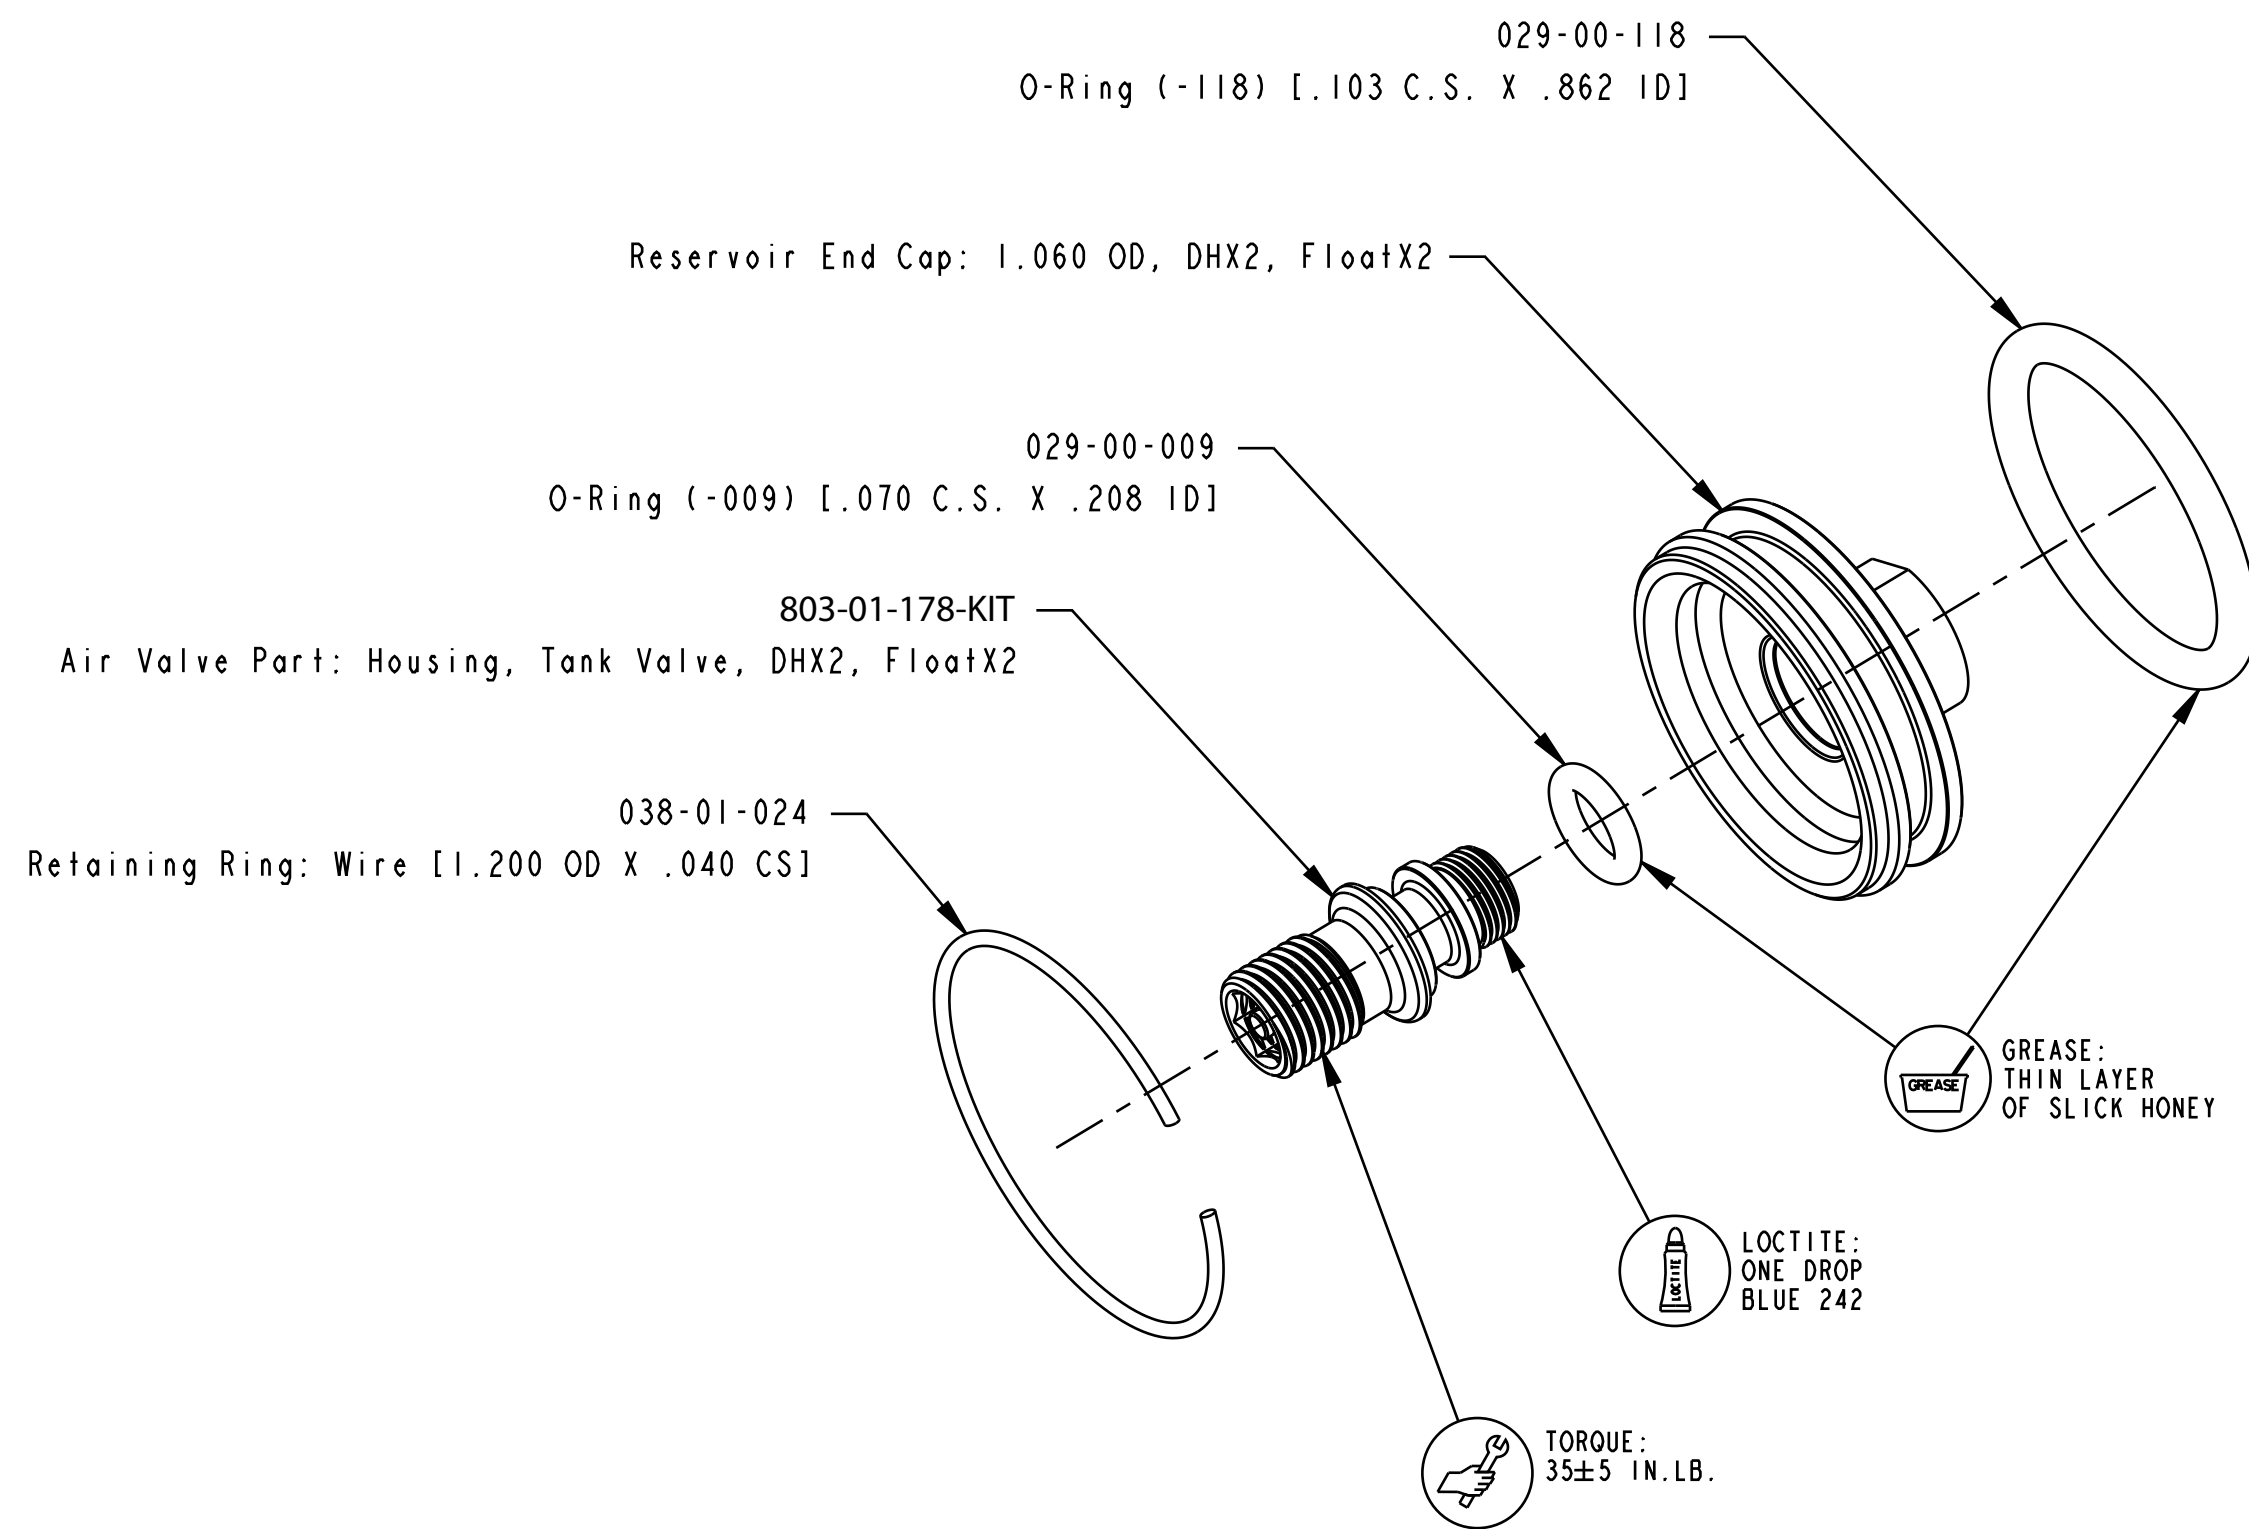

4

3

2

1

SECTION A-A

FOX FOX Factory, Inc. Ph 831-768-1100
130 Hangar Way, Watsonville, CA 95076 USA Fax 831-768-9312

TITLE Reservoir Cap Assembly:
2016 DHX2

SIZE DWG. NO. 813-00-095-KIT

PLOT SCALE 2.00:1

SHEET 1 OF 1

- PROPRIETARY -
THIS DOCUMENT CONTAINS CONFIDENTIAL, PROPRIETARY INFORMATION
THAT IS FOX PROPERTY. DO NOT DISCLOSE TO OR DUPLICATE
FOR OTHERS EXCEPT AS AUTHORIZED BY FOX.

4