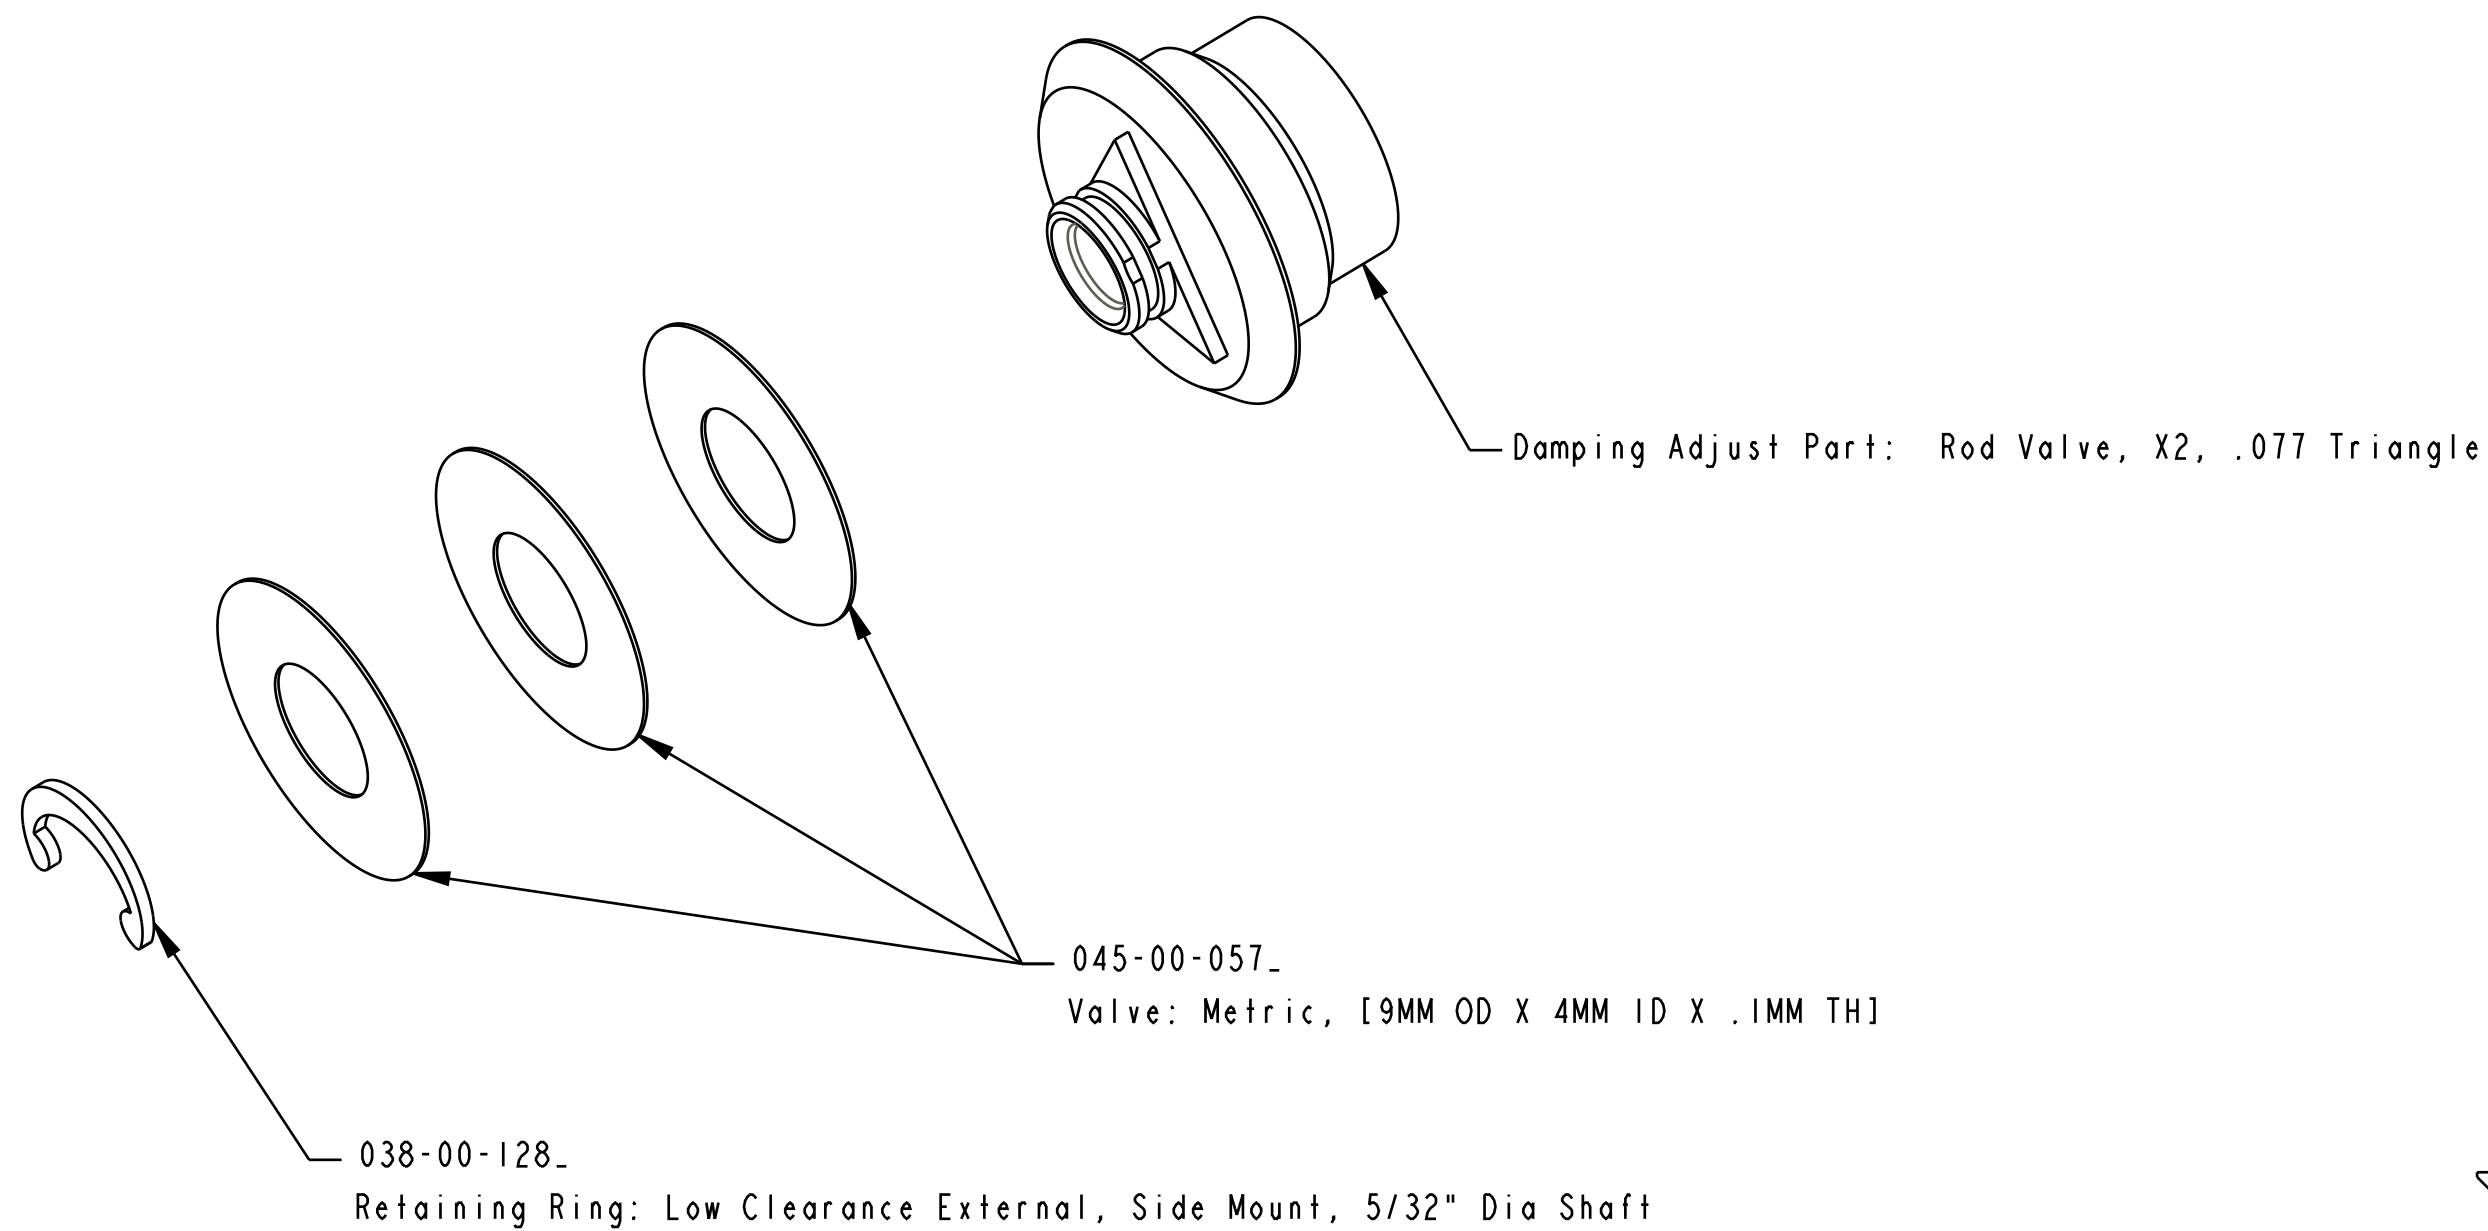

B

B

A

A

SECTION A-A

FOX **FOX Factory, Inc.** Ph 831-768-1100
 130 Hangar Way, Watsonville, CA 95076 USA Fax 831-768-9312

TITLE Damping Adj Assy: Poppet,
 X2, .077 Triangle

SIZE DWG. NO. **C** 815-02-064-KIT

PLOT SCALE 5.00:1 SHEET 1 OF 1

- PROPRIETARY -
 THIS DOCUMENT CONTAINS CONFIDENTIAL, PROPRIETARY INFORMATION
 THAT IS FOX PROPERTY. DO NOT DISCLOSE TO OR DUPLICATE
 FOR OTHERS EXCEPT AS AUTHORIZED BY FOX.