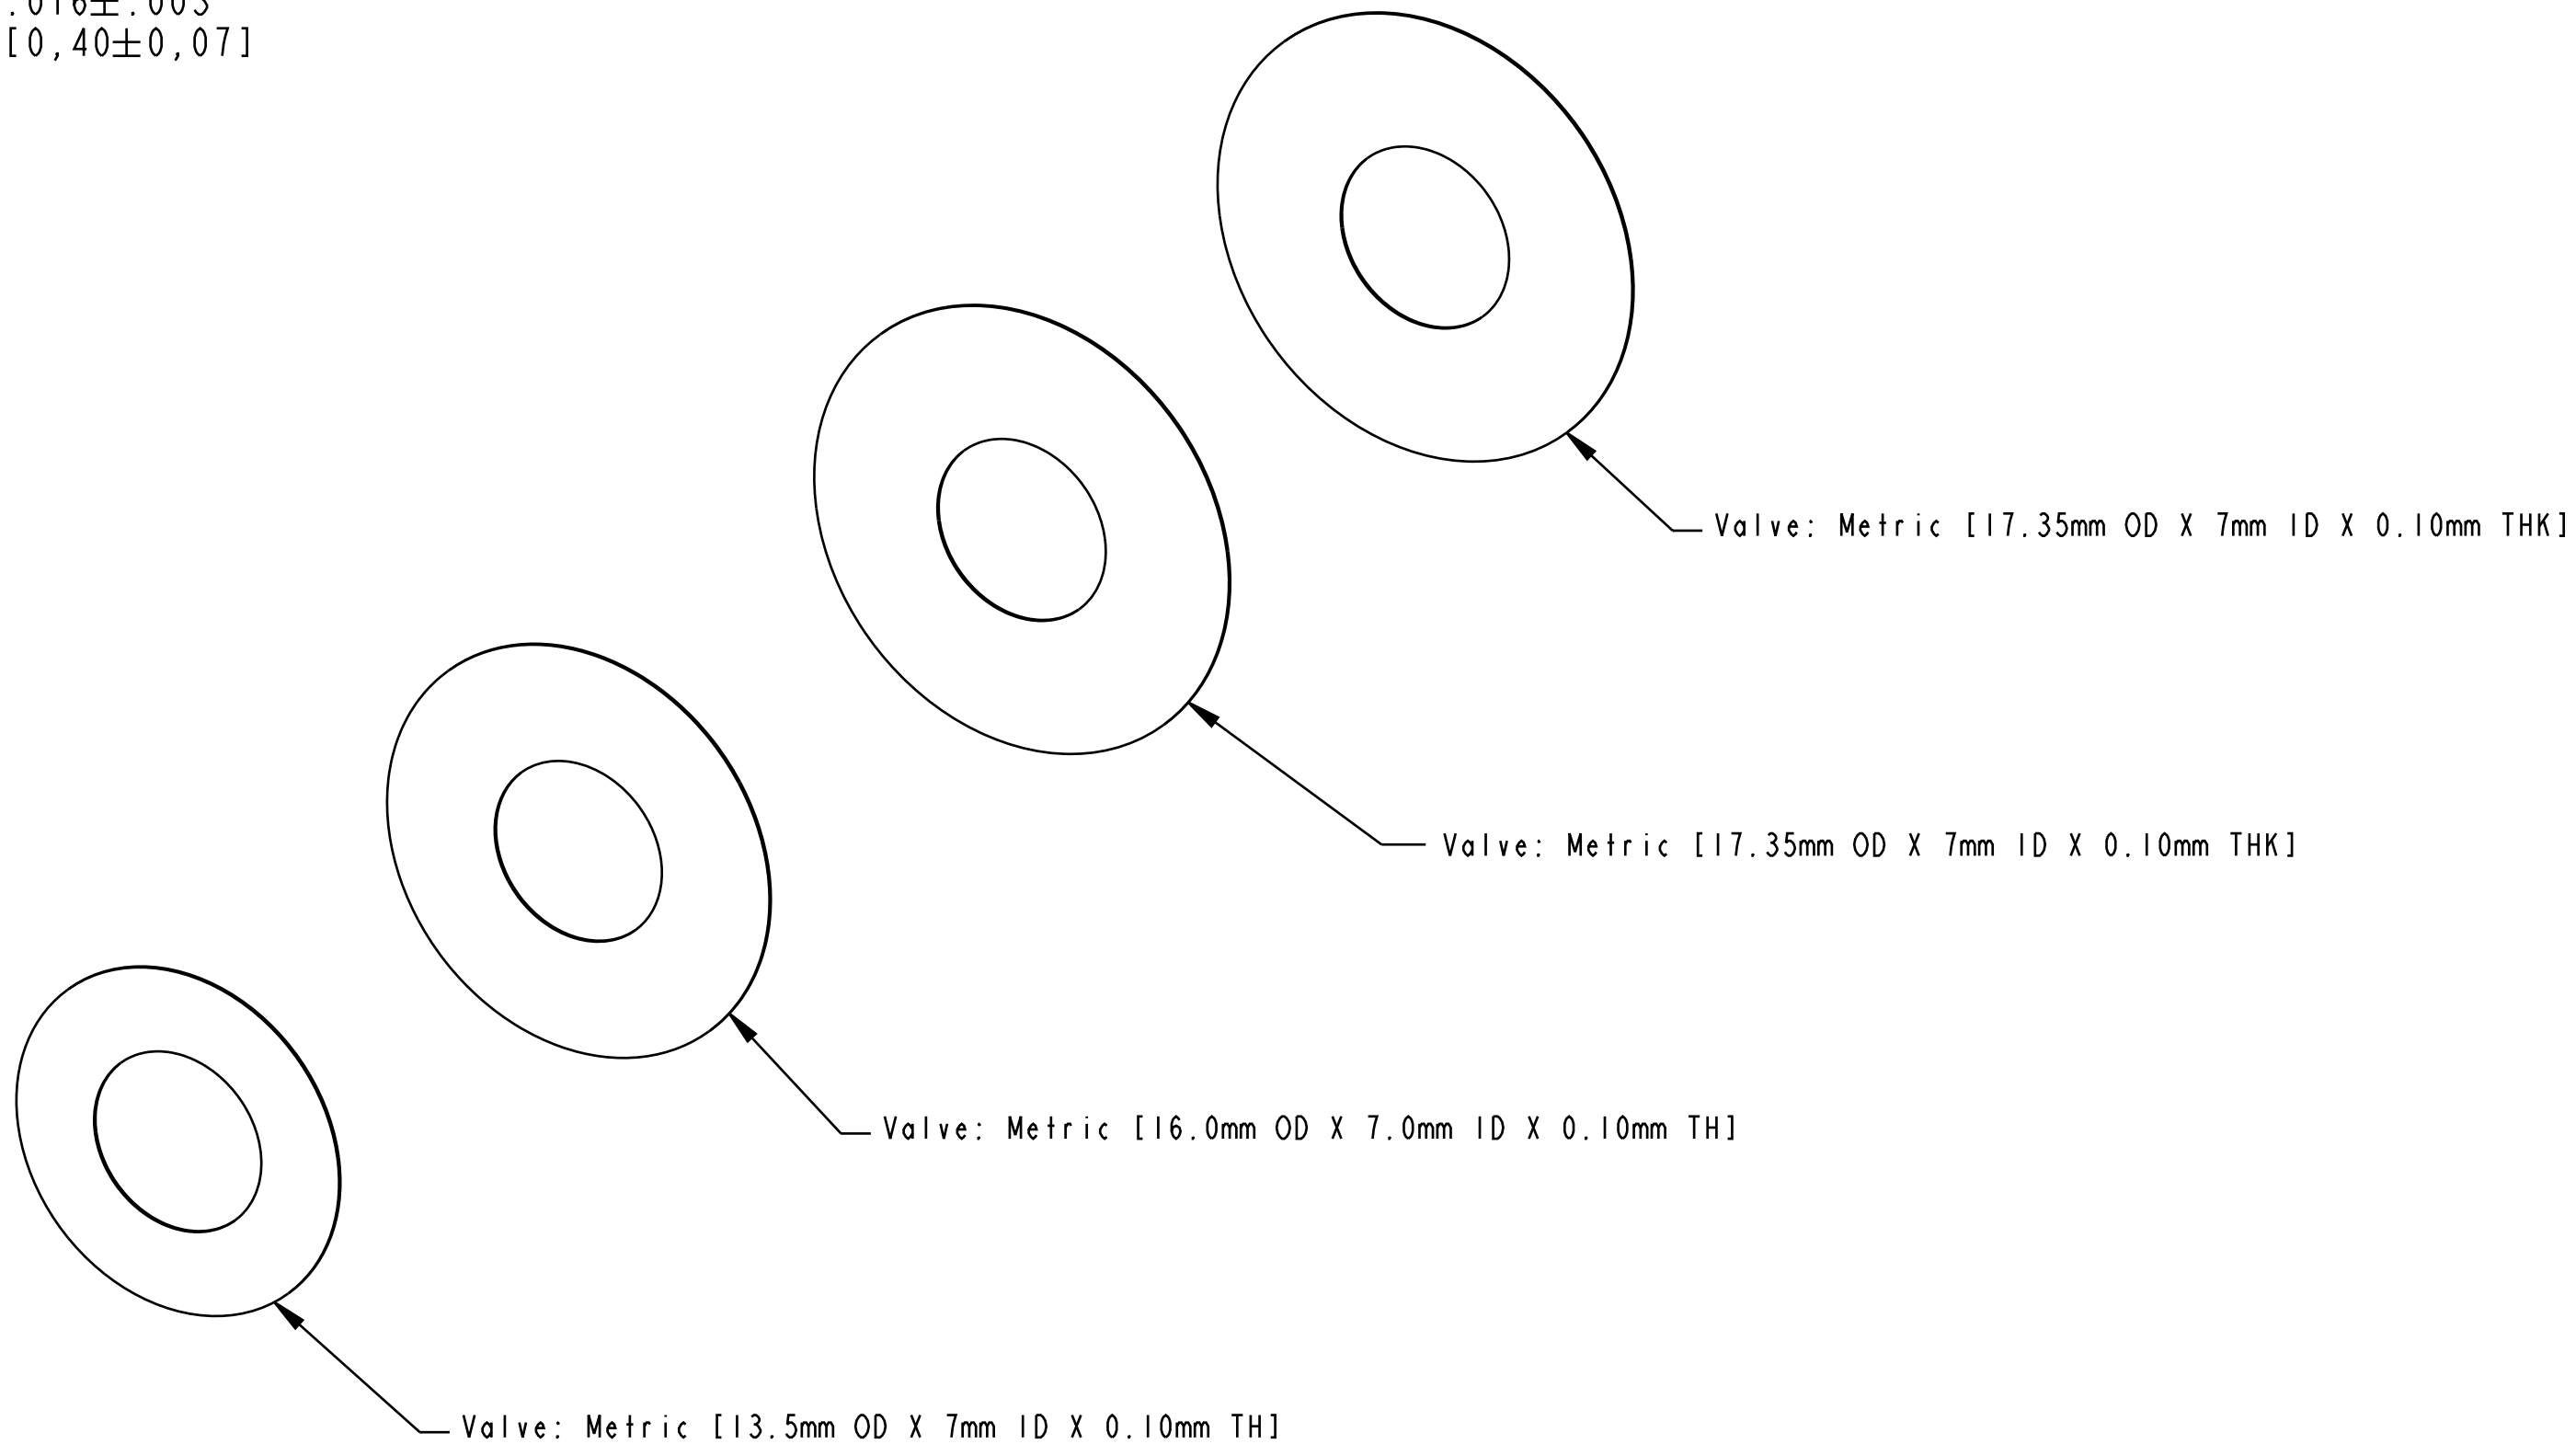

4

3

2

1

D

D

SCALE 6.000

C

C

B

B

A

A

FOX FOX Factory, Inc. Ph 831-768-1100
130 Hangar Way, Watsonville, CA 95076 USA Fax 831-768-9312

TITLE
2025 Grip Mid-Valving

SIZE DWG. NO. **C** 820-03-747-KIT

PLOT SCALE 4.00:1 SHEET 1 OF 1

- PROPRIETARY -
THIS DOCUMENT CONTAINS CONFIDENTIAL, PROPRIETARY INFORMATION
THAT IS FOX PROPERTY. DO NOT DISCLOSE TO OR DUPLICATE
FOR OTHERS EXCEPT AS AUTHORIZED BY FOX.

4

3

2

1