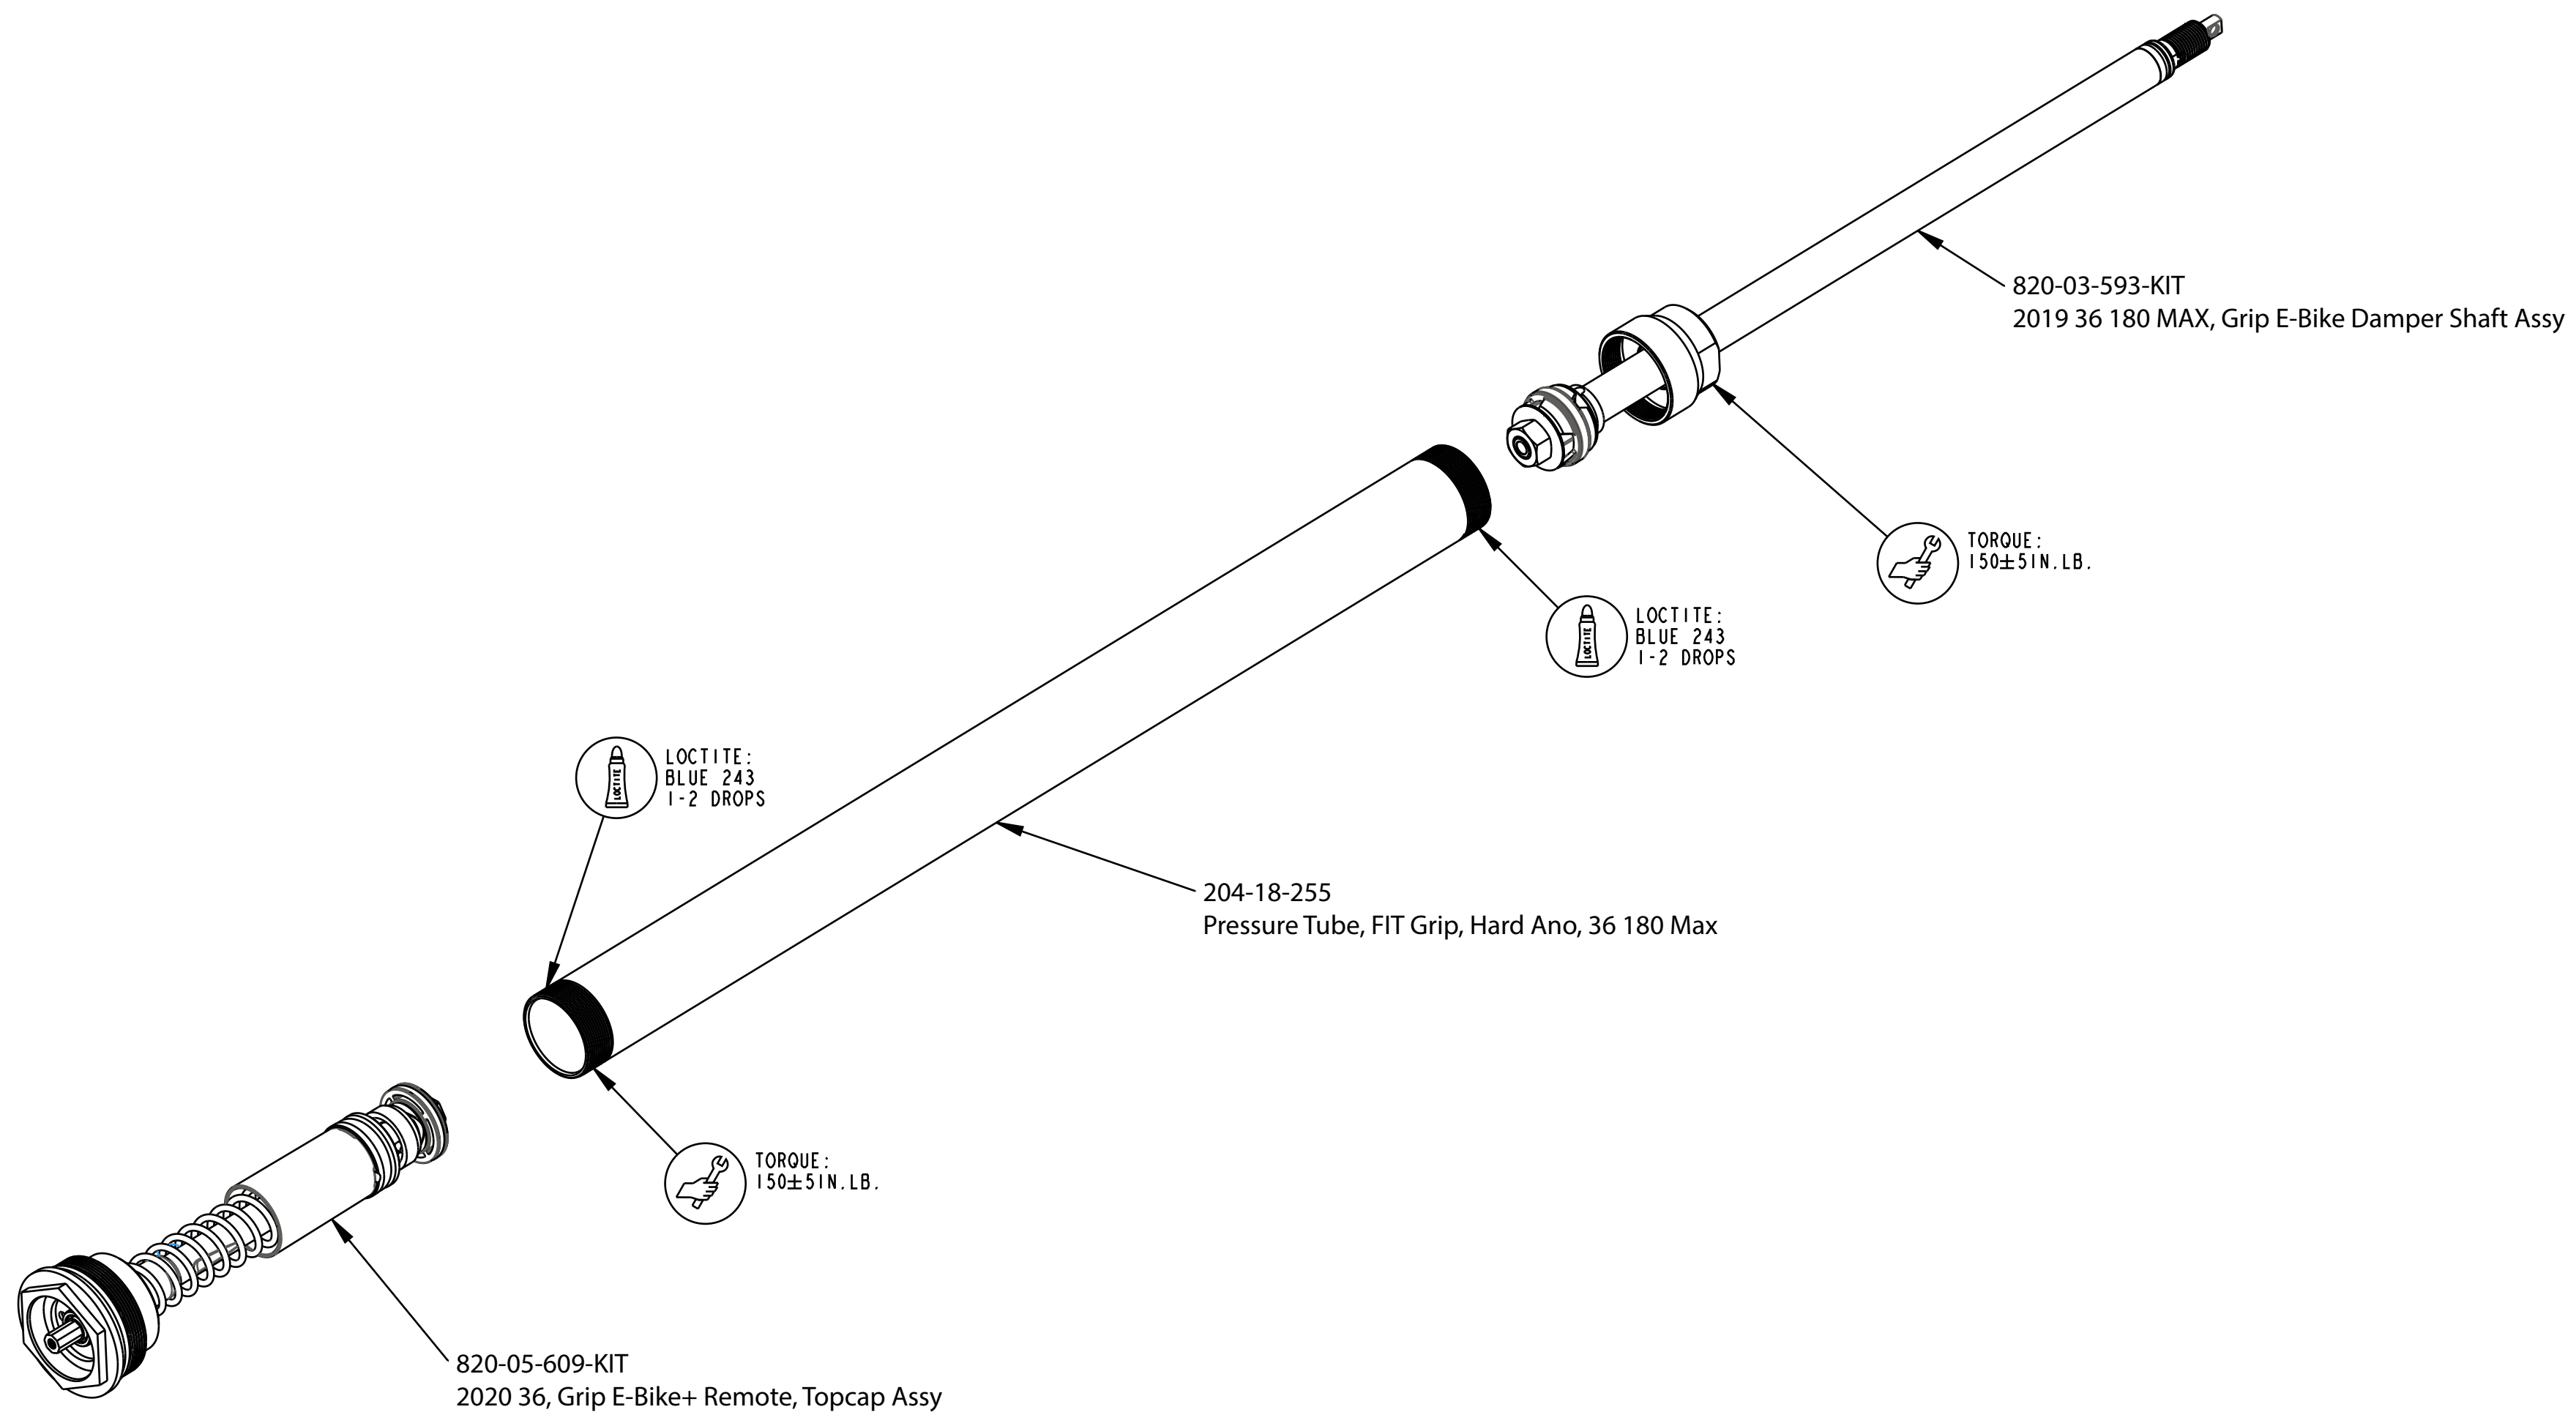

B

B

A

A

- PROPRIETARY -  
THIS DOCUMENT CONTAINS CONFIDENTIAL, PROPRIETARY INFORMATION  
THAT IS FOX PROPERTY. DO NOT DISCLOSE TO OR DUPLICATE  
FOR OTHERS EXCEPT AS AUTHORIZED BY FOX.

		<b>FOX Factory, Inc.</b>	Ph 831-768-1100
		130 Hangar Way, Watsonville, CA 95076 USA	Fax 831-768-9312
TITLE			
2020 36 180 MAX, Grip E-Bike+ Remote Cart Assy			
SIZE DWG. NO.			
<b>C</b>			
PLOT SCALE 0.75:1		SHEET 1 OF 1	