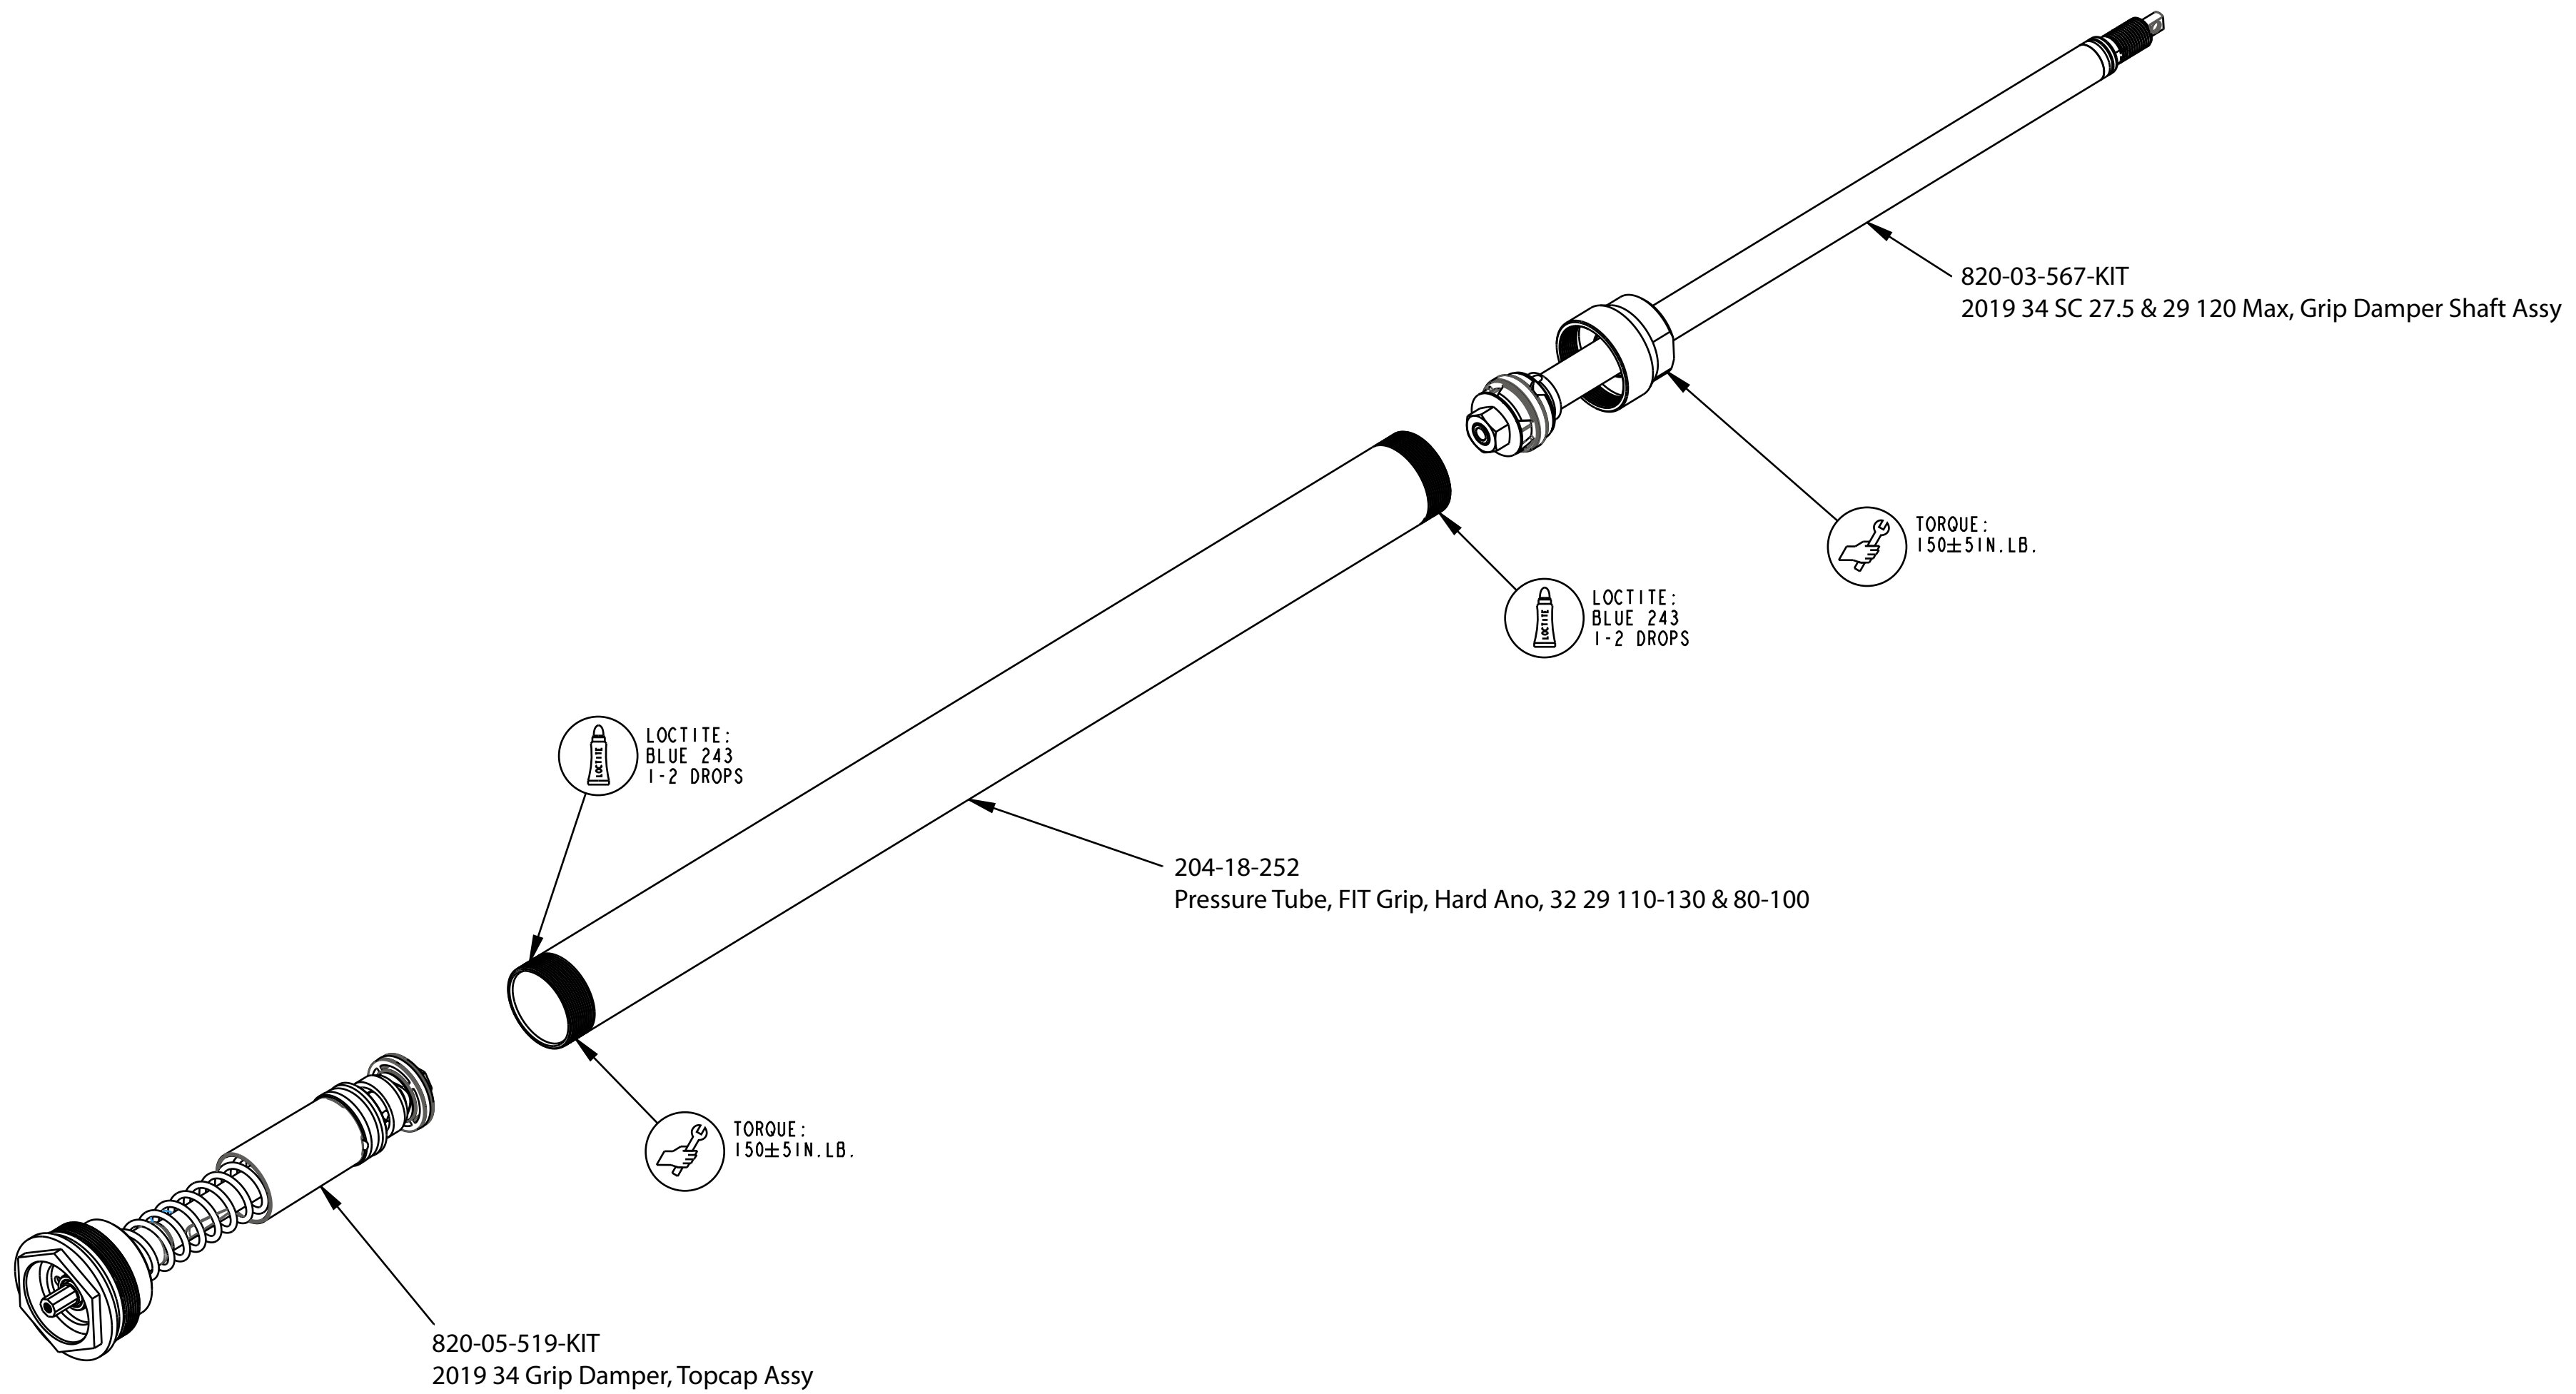

B

B

A

A

- PROPRIETARY -
 THIS DOCUMENT CONTAINS CONFIDENTIAL, PROPRIETARY INFORMATION
 THAT IS FOX PROPERTY. DO NOT DISCLOSE TO OR DUPLICATE
 FOR OTHERS EXCEPT AS AUTHORIZED BY FOX.

		FOX Factory, Inc.	Ph 831-768-1100
		130 Hangar Way, Watsonville, CA 95076 USA	Fax 831-768-9312
TITLE	2019 34 SC 27.5 & 29 120 Max, Grip Cart Assy		
SIZE	DWG. NO.		
C			
PLOT SCALE	0.75:1	SHEET 1 OF 1	