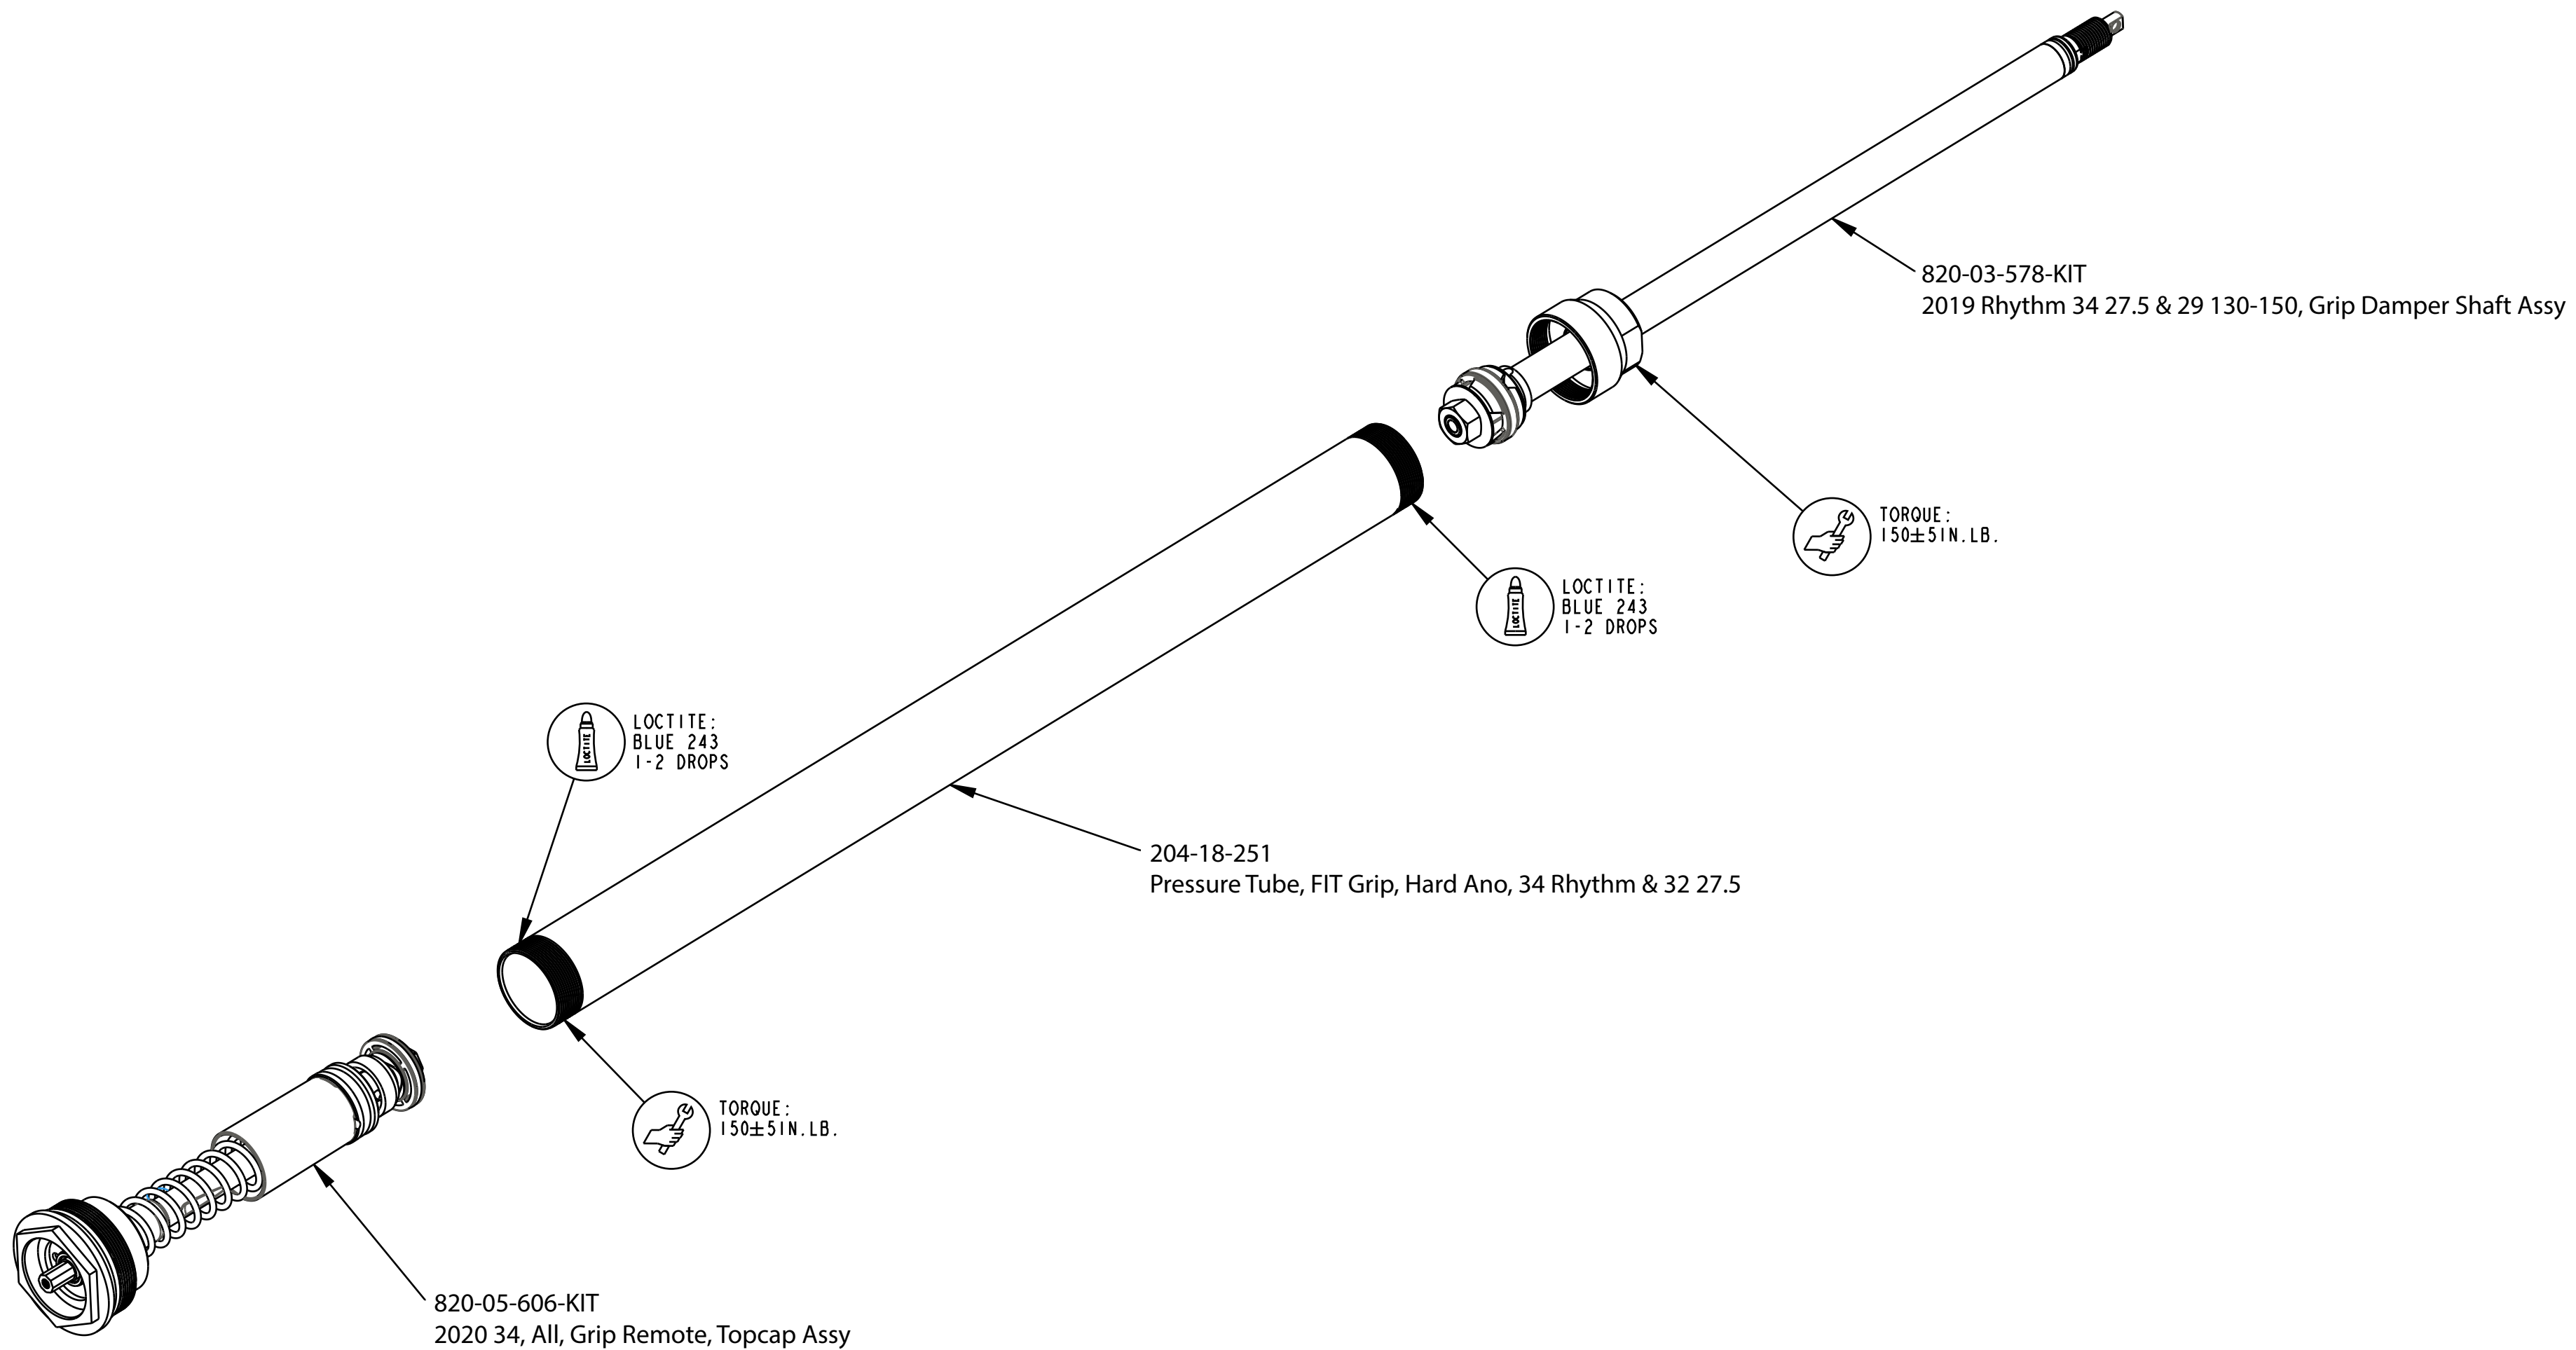

B

B

A

A

820-05-606-KIT  
2020 34, All, Grip Remote, Topcap Assy

204-18-251  
Pressure Tube, FIT Grip, Hard Ano, 34 Rhythm & 32 27.5

820-03-578-KIT  
2019 Rhythm 34 27.5 & 29 130-150, Grip Damper Shaft Assy

LOCTITE:  
BLUE 243  
1-2 DROPS

LOCTITE:  
BLUE 243  
1-2 DROPS

TORQUE:  
150±5 IN. LB.

TORQUE:  
150±5 IN. LB.

- PROPRIETARY -  
THIS DOCUMENT CONTAINS CONFIDENTIAL, PROPRIETARY INFORMATION  
THAT IS FOX PROPERTY. DO NOT DISCLOSE TO OR DUPLICATE  
FOR OTHERS EXCEPT AS AUTHORIZED BY FOX.